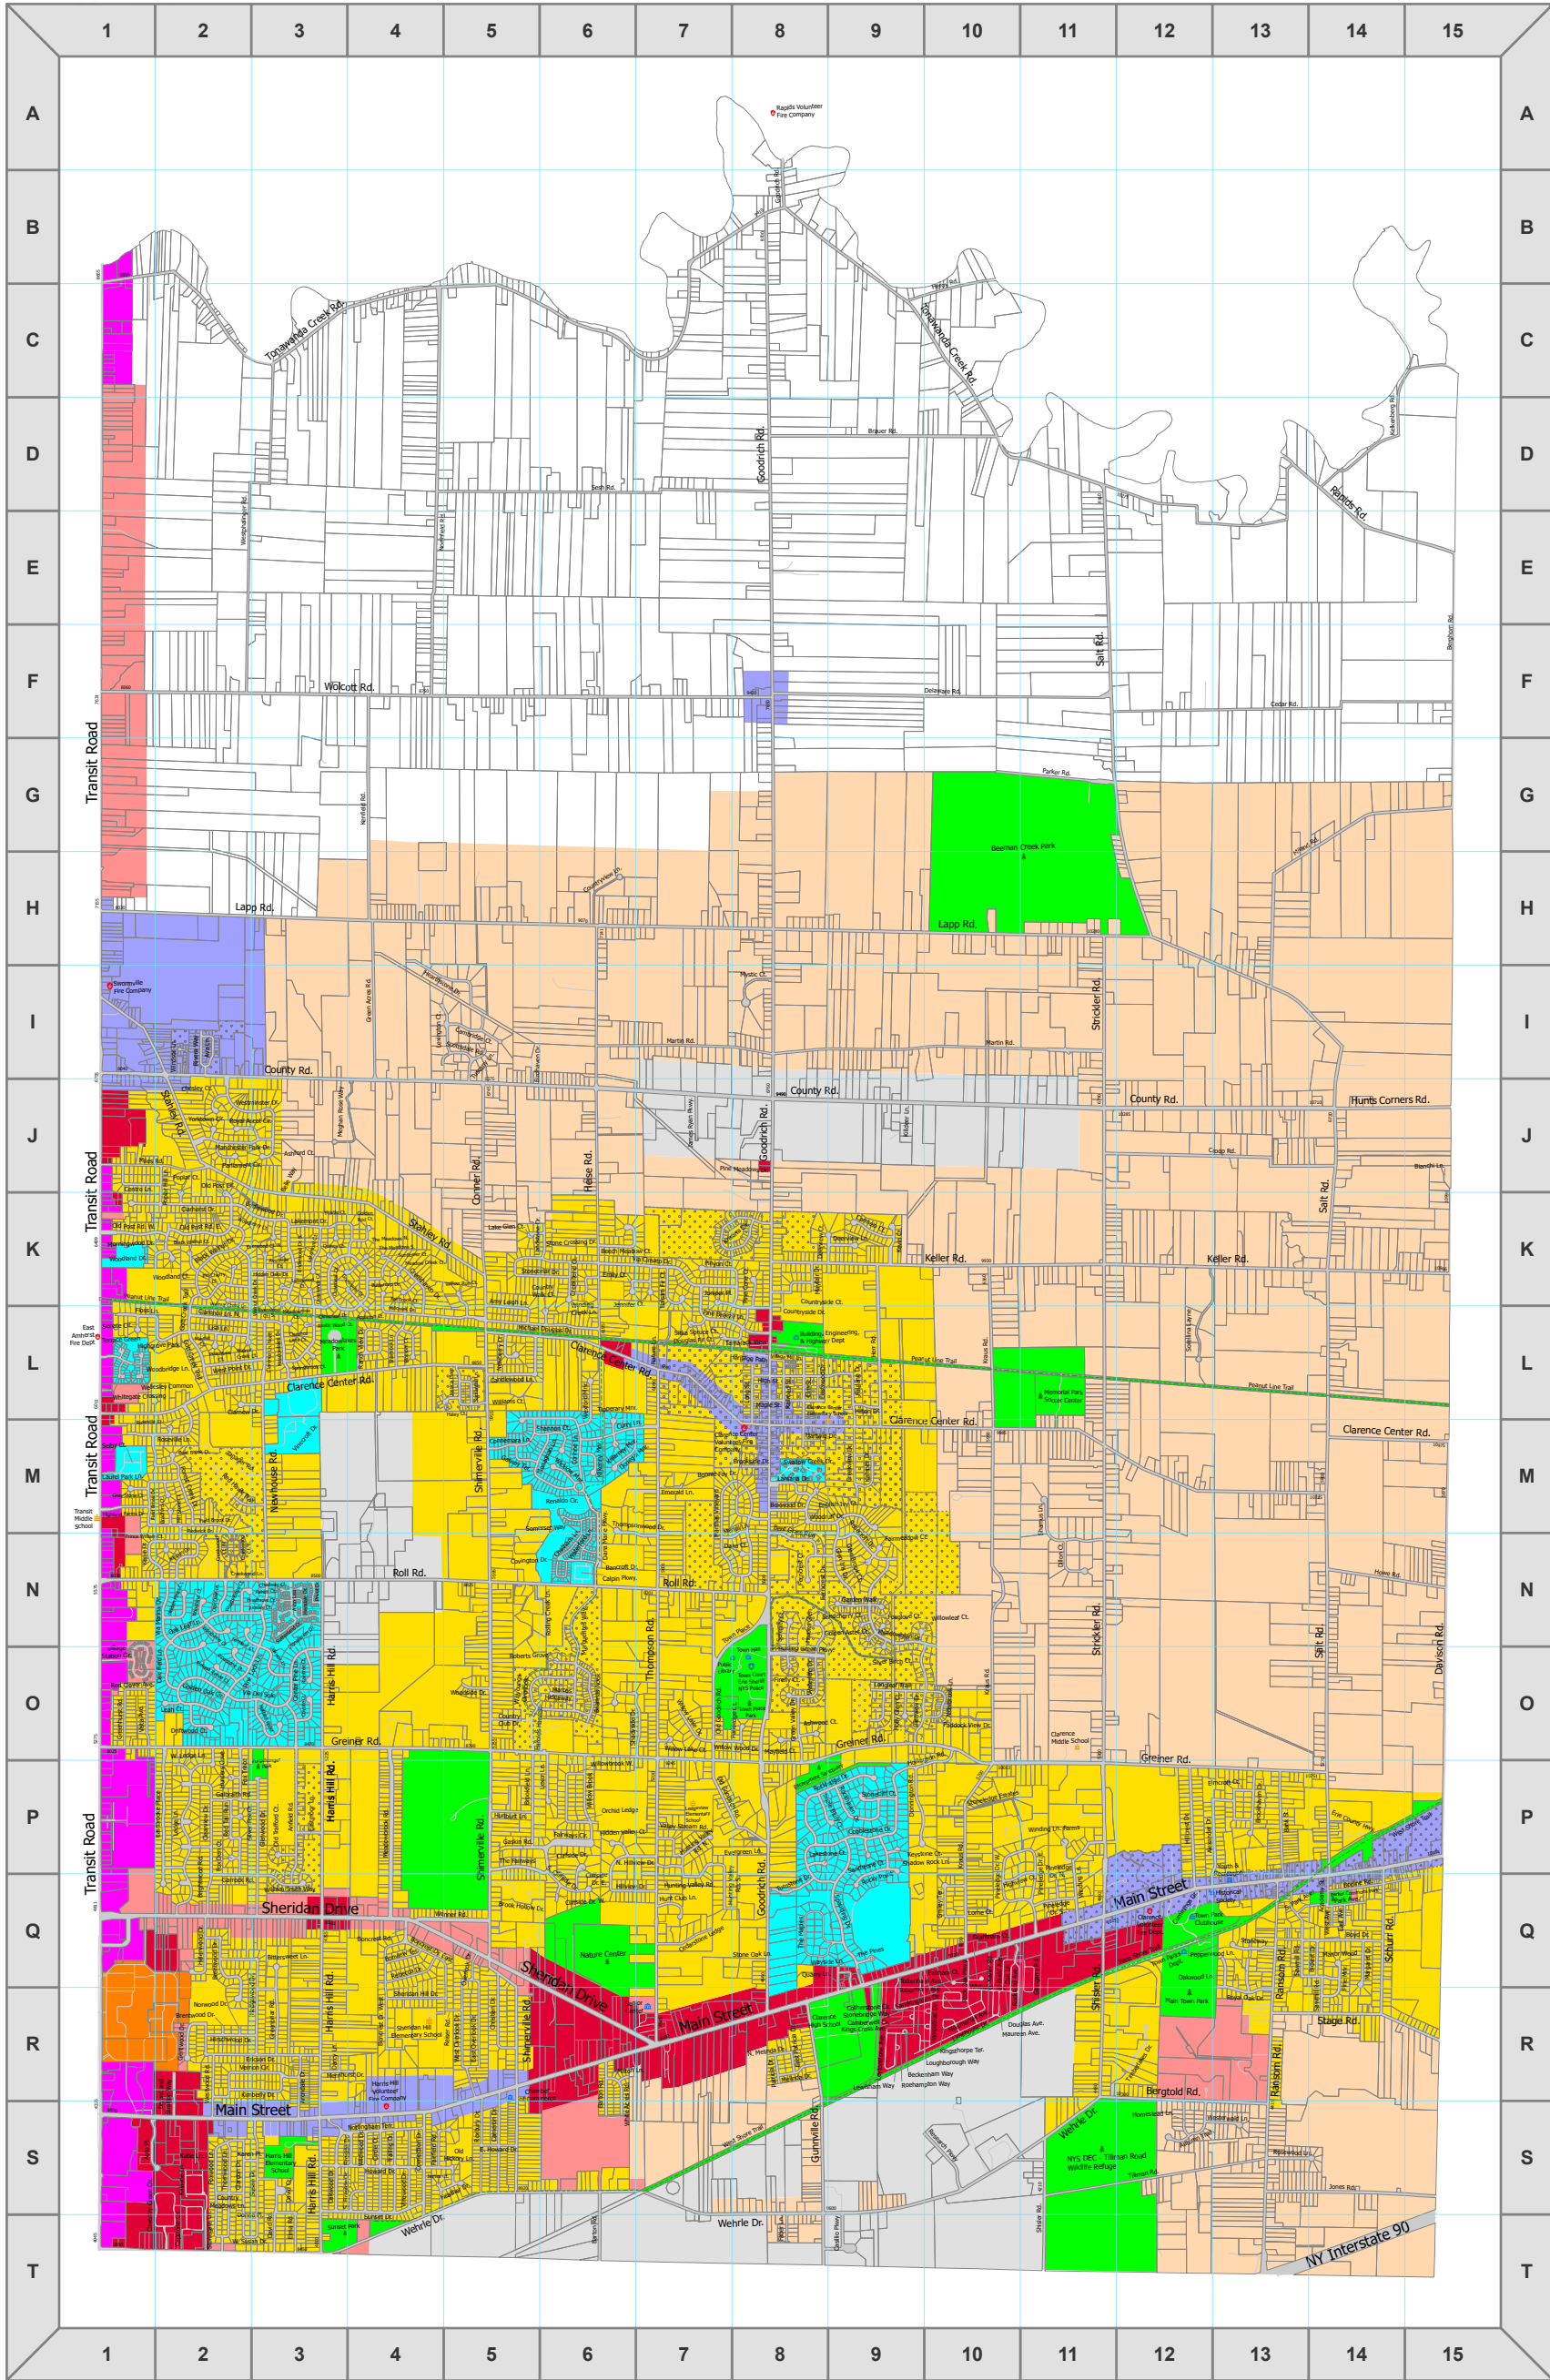

TOWN OF CLARENCE

ERIE COUNTY | NEW YORK

ZONING MAP

JANUARY 2024

- Clarence Center Overlay District
- Clarence Hollow Overlay District
- Open Space Design Development Overlay
- Agricultural-Floodzone
- Agricultural-Rural Residential
- Commercial
- Community Facility
- Industrial Business Park
- Lifestyle Center
- Major Arterial
- Planned Unit Residential Development (Repealed)
- Residential Single-Family
- Restricted Business
- Traditional Neighborhood

- Fire Department
- Police Station
- School
- Town Building
- Town Park
- Recreational Trail
- Roadways