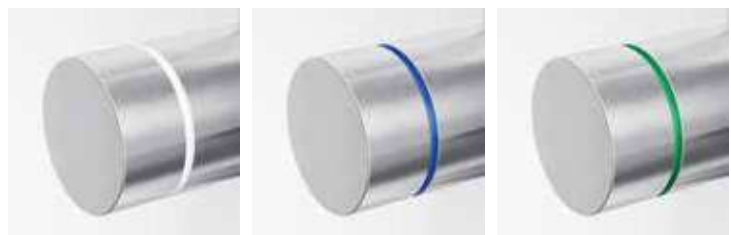

Stand-by

Chilled

Sparkling

Boiling

Ambient

Sparkling medium

Mythos Water Hub Sparkling

Μοντέλο
Water Hub Sparkling