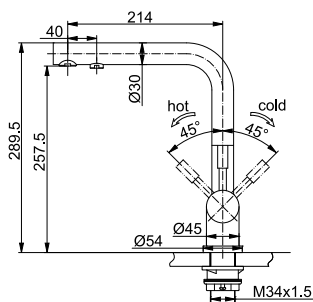

Τύπος **Αναμεικτική μπαταρία διπλής ροής**
Βάση Διάμετρος **54mm**
Περιστρεφόμενο ρουζούνι **360°**
Κίνηση μοχλού **45-50°**
AISI 304
Κεραμικός δίσκος **Ναι**
*Ρυθμός ροής (**3bar**) **l/min 10**
Σημειώσεις **Τα φίλτρα καθαρισμού δεν περιλαμβάνονται**

Inox 120.0179.978

χωρίς ΦΠΑ **€ 352,94**
με ΦΠΑ **€ 420,00**

Μοντέλο
Atlas Triflow

AISI
304

Αναμεικτική μπαταρία τριών ροών

Μία από τις κορυφαίες σειρές της Franke, η σειρά μπαταριών φιλτραρίσματος νερού τριπλής εξόδου εκ των οποίων οι δύο προορίζονται για παροχή ζεστού και κρύου νερού και η τρίτη για φιλτραρισμένο νερό.

AISI
304

Οι αναμεικτικές μπαταρίες κατασκευάζονται εξ ολοκλήρου από ανοξείδωτο χάλυβα AISI 304.