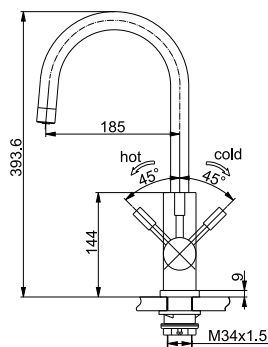

Μοντέλο
Eos Triflow

AISI
304

Τύπος **Αναμεικτική μπαταρία διπλής ροής**
Βάση Διάμετρος **54mm**
Περιστρεφόμενο ρουζούνι **360°**
Κίνηση μοχλού **45-50°**
AISI 304
Κεραμικός δίσκος **Ναι**
*Ρυθμός ροής (**3bar**) **l/min 10**
Σημειώσεις **Τα φίλτρα καθαρισμού δεν περιλαμβάνονται**

Inox
120.0179.979

χωρίς ΦΠΑ **€ 361,34**
με ΦΠΑ **€ 430,00**

Αναμεικτική μπαταρία τριών ροών

Μία από τις κορυφαίες σειρές της Franke, η σειρά μπαταριών φιλτραρίσματος νερού τριπλής εξόδου εκ των οποίων οι δύο προορίζονται για παροχή ζεστού και κρύου νερού και η τρίτη για φιλτραρισμένο νερό.

AISI 304 Οι αναμεικτικές μπαταρίες κατασκευάζονται εξ ολοκλήρου από ανοξείδωτο χάλυβα AISI 304.