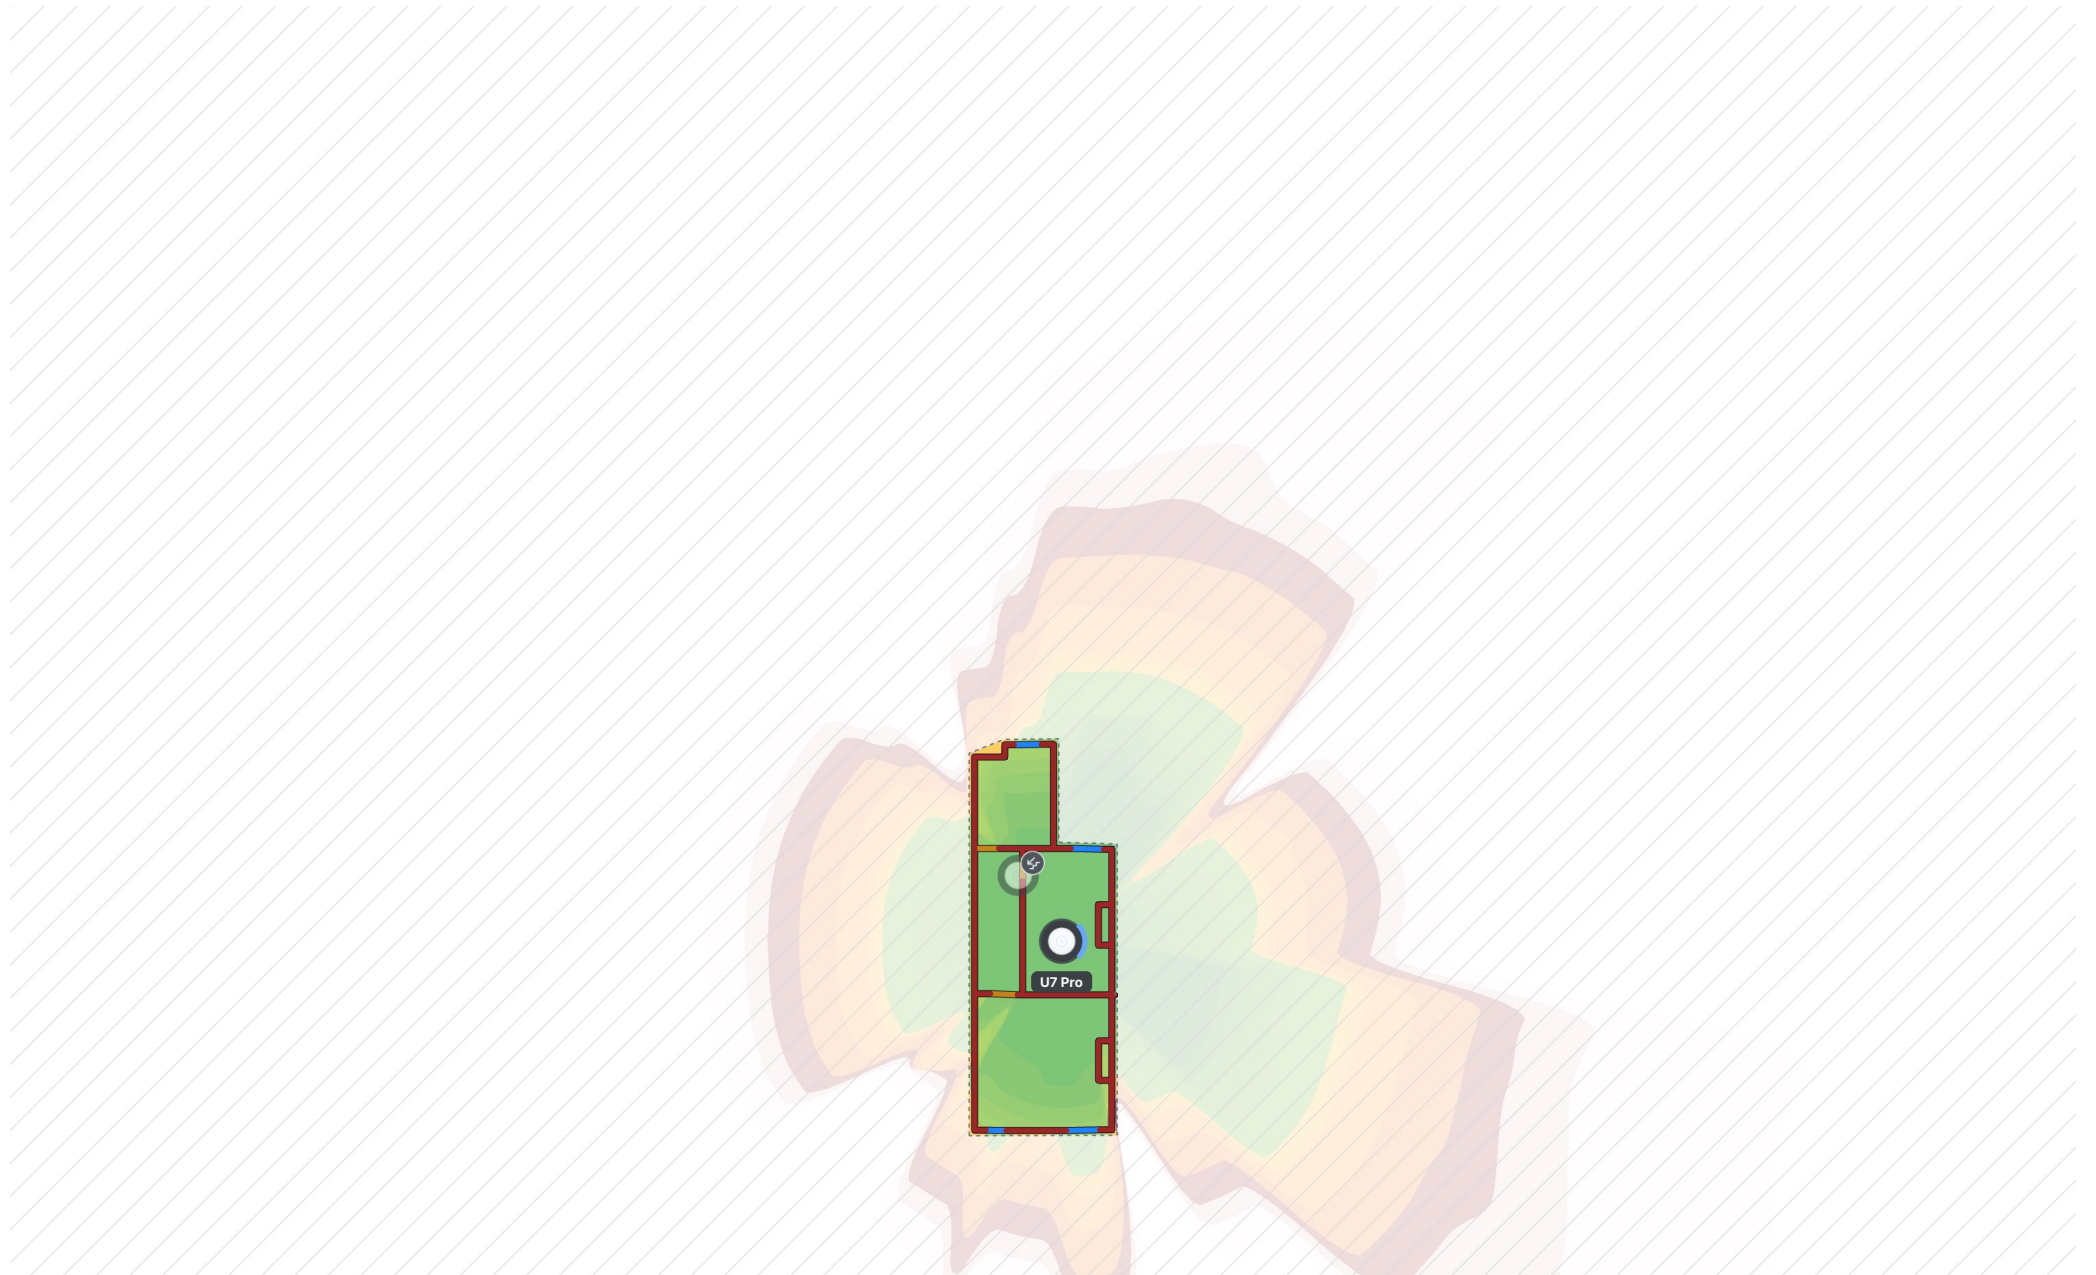

Example Property Design Sheet

Manchester

June 16, 2026

First Floor

Estimated 2.4 GHz WiFi Coverage
First Floor

Estimated 5 GHz WiFi Coverage
First Floor

Estimated 6 GHz WiFi Coverage
First Floor

Ground Floor

Estimated 2.4 GHz WiFi Coverage

Ground Floor

Estimated 5 GHz WiFi Coverage

Ground Floor

Estimated 6 GHz WiFi Coverage

Ground Floor

Camera Coverage

Ground Floor