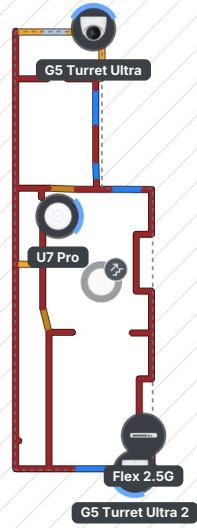

Example Property Design Sheet

Manchester

June 16, 2026

First Floor

Estimated 2.4 GHz WiFi Coverage
First Floor

Estimated 5 GHz WiFi Coverage
First Floor

Estimated 6 GHz WiFi Coverage
First Floor

Ground Floor

Estimated 2.4 GHz WiFi Coverage

Ground Floor

Estimated 5 GHz WiFi Coverage

Ground Floor

Estimated 6 GHz WiFi Coverage

Ground Floor

Camera Coverage

Ground Floor