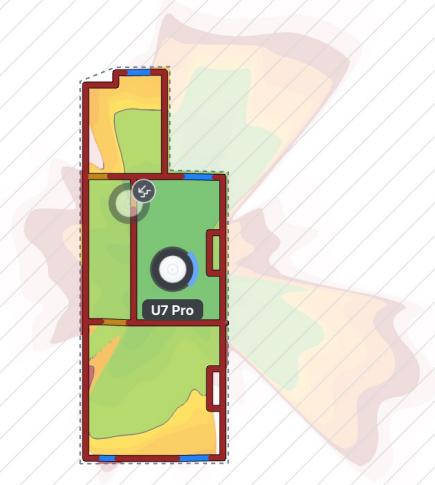

Example Property Design Sheet

Manchester

June 16, 2026

First Floor

Estimated 2.4 GHz WiFi Coverage
First Floor

Estimated 5 GHz WiFi Coverage
First Floor

Estimated 6 GHz WiFi Coverage
First Floor

Ground Floor

Estimated 2.4 GHz WiFi Coverage

Ground Floor

Estimated 5 GHz WiFi Coverage

Ground Floor

Estimated 6 GHz WiFi Coverage

Ground Floor

Camera Coverage

Ground Floor