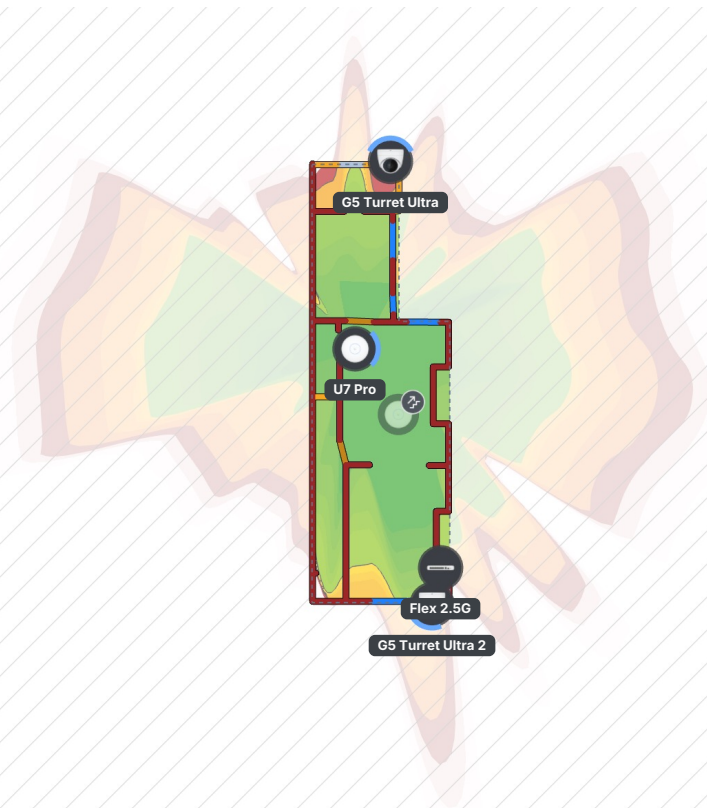

Example Property Design Sheet

Manchester

June 16, 2026

First Floor

Estimated 2.4 GHz WiFi Coverage
First Floor

Estimated 5 GHz WiFi Coverage
First Floor

Estimated 6 GHz WiFi Coverage
First Floor

Ground Floor

Estimated 2.4 GHz WiFi Coverage

Ground Floor

Estimated 5 GHz WiFi Coverage

Ground Floor

Estimated 6 GHz WiFi Coverage

Ground Floor

Camera Coverage

Ground Floor