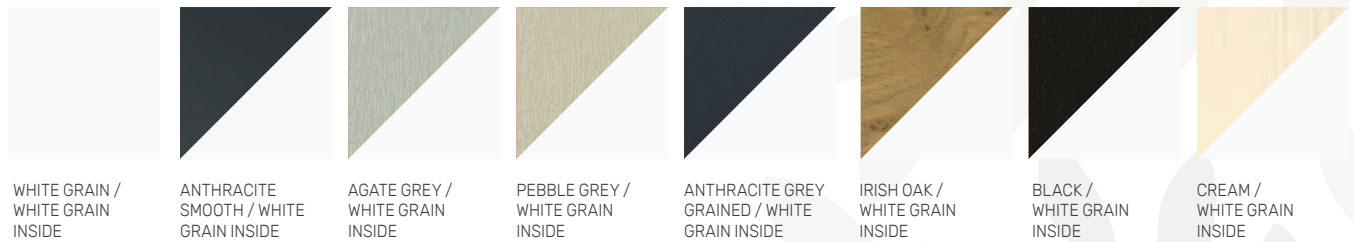

TIMELESS COLOUR COLLECTION

Heritage Colour Collection

Woodgrain outside, White Grain inside

Standard Colours

Woodgrain outside, White Smooth inside

Colour both sides

OTHER RAL COLOURS AVAILABLE ON REQUEST

Due to possible variations in the printing process, please refer to physical colour swatches for an accurate representation of the above colours.

FULL SUITE OF TIMELESS TRIMS AVAILABLE

BLACK & WHITE

CHOOSE A TIMELESS CLASSIC FROM THE BLACK & WHITE COLLECTION

The classic black and white colour combination compliments 1930s architecture and characterful cottages as well as being a popular choice in traditional townhouses and apartments. The iconic black outer frame and flush white inner sash provides authentic styling to update traditional properties, whilst the white internal styling compliments most interior colour schemes.