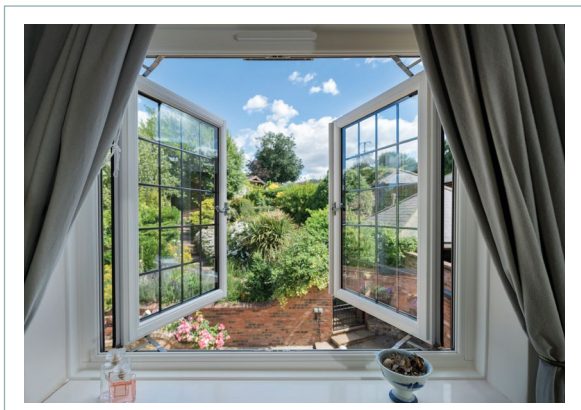

Timeless Flush Sash can be specified in bespoke sizes to suit the windows of your home, whether it's a tall townhouse or a quaint and cosy cottage.

SHAPED & FRENCH WINDOWS

TIMELESS SHAPED & FRENCH WINDOWS

Our stunning Shaped and French Windows allow you to bring the outside in

A mullion is the centre post which sits between two sashes.

KEY FEATURES

- Traditional mullion option with mullion in centre between 2 sashes
- Mullion is attached to one sash and opens out with the sash
- Mullion visible from the outside when windows are closed