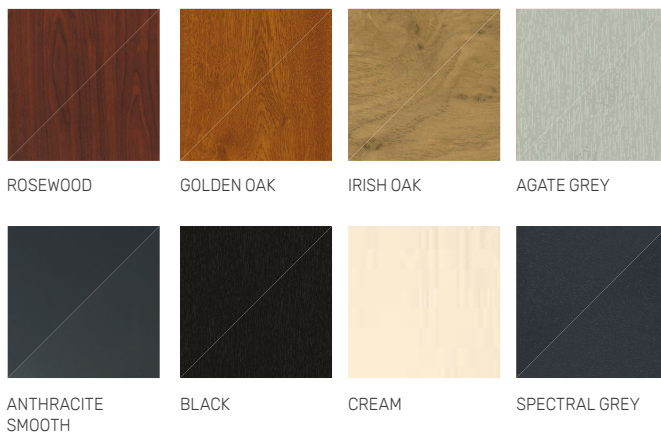

TIMELESS COLOUR COLLECTION

Heritage Colour Collection

Woodgrain outside, White Grain inside

Standard Colours

Woodgrain outside, White Smooth inside

Colour both sides

OTHER RAL COLOURS AVAILABLE ON REQUEST

Due to possible variations in the printing process, please refer to physical colour swatches for an accurate representation of the above colours.

FULL SUITE OF TIMELESS TRIMS AVAILABLE

BLACK & WHITE

CHOOSE A TIMELESS CLASSIC FROM THE BLACK & WHITE COLLECTION

The classic black and white colour combination compliments 1930s architecture and characterful cottages as well as being a popular choice in traditional townhouses and apartments. The iconic black outer frame and flush white inner sash provides authentic styling to update traditional properties, whilst the white internal styling compliments most interior colour schemes.