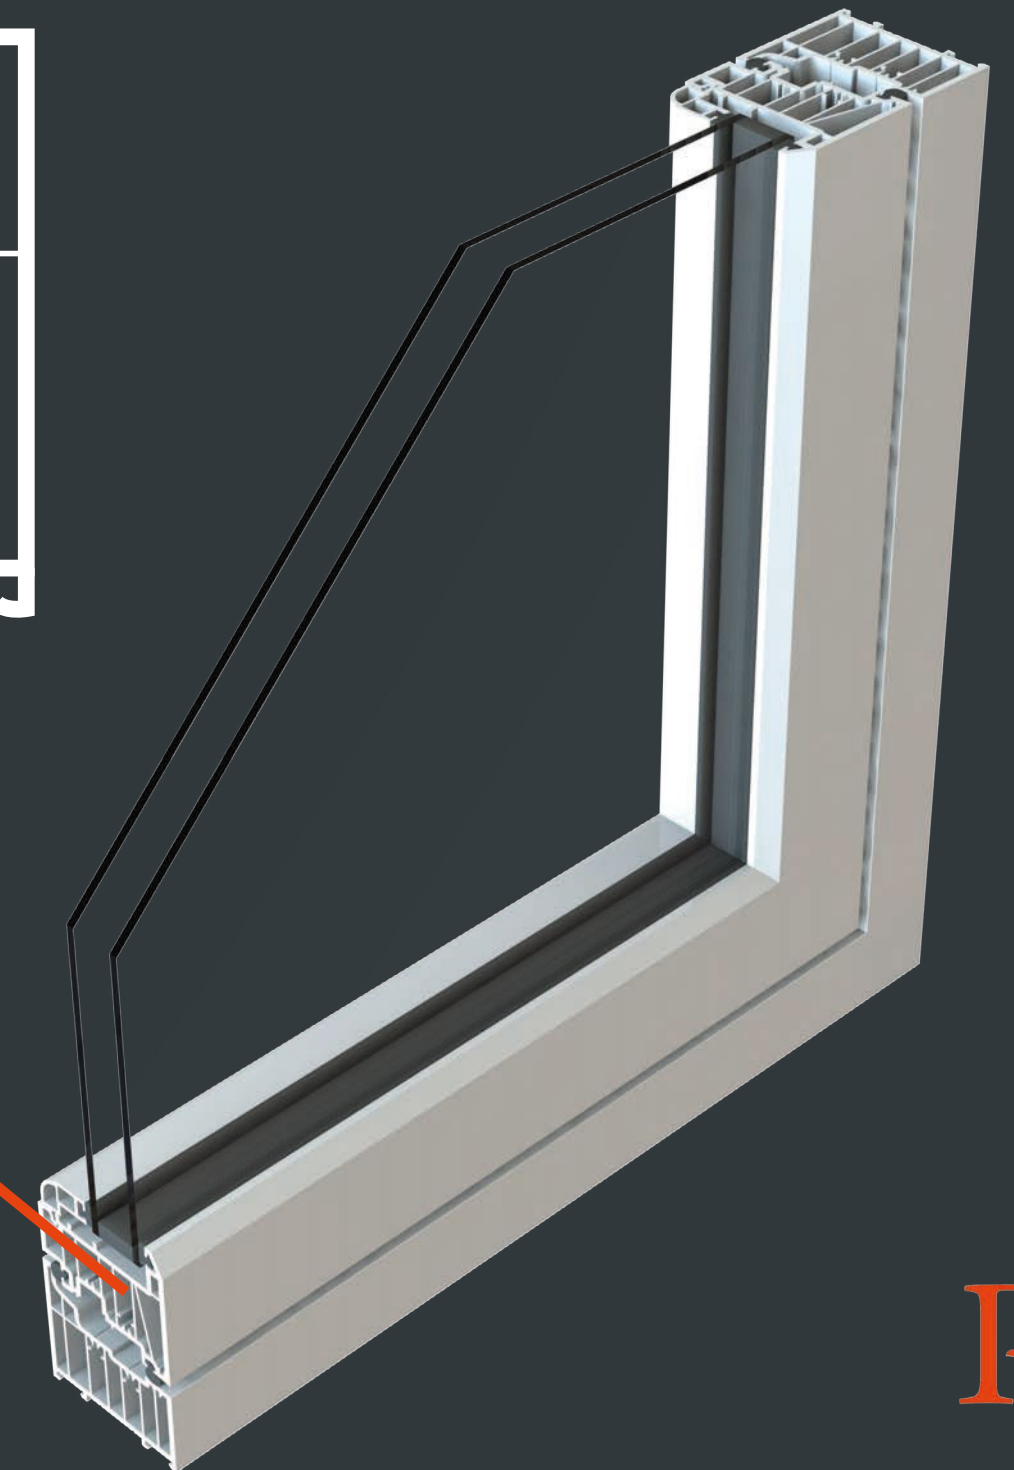

Lock & Hinge Retention

Residence 7 boasts superior design details and screw retention reinforcements, locks and hinges are secured firmly into position. Residence 7 is also specifically designed to accommodate the additional weight of triple glazed units, allowing heavy duty hinges to fit and operate perfectly.

7 Chamber Design

Residence 7 has been engineered to meet current and anticipated future standards. Other window frames typically offer 3 or 5 chambers and are usually 70mm wide, R7 has 7 chambers and is 75mm wide, resulting in superior thermal, acoustic, strength and security performance.

Energy Efficient Glazing

Residence 7 is designed to accommodate 'energy efficient glazing' this term is used to describe double glazing or triple glazing used in modern windows. R7 has options for 28mm double glazing or 44mm triple glazing. The glazing bead is always on the inside which contributes to a higher security performance.