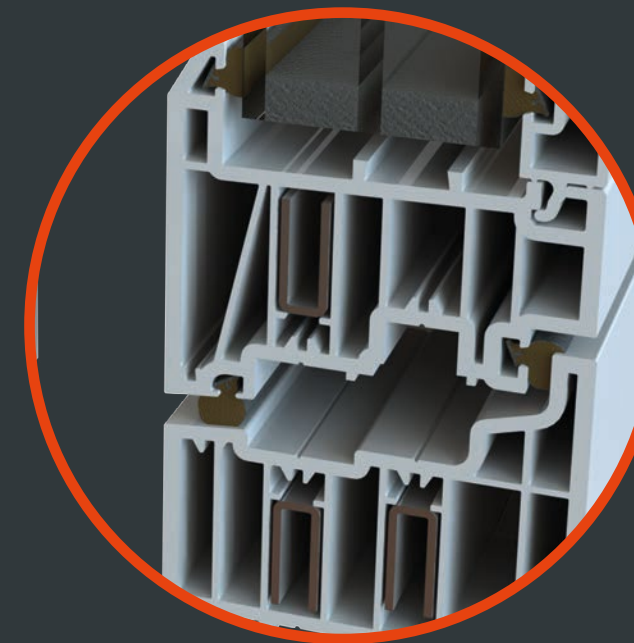

Greener Than You Realise

PVCu is greener than you realise. It's an insulating material, keeping you cosy in the winter and cool in the summer, contributing to lower energy bills and carbon emissions. R7 is to achieve a Window Energy Rating (WER) of A+ and a U-value of 0.8W/(m²K) which is Passivhaus standard so it's future proof too. All our windows and doors can be fully recycled and actually include a recycled material section within them. As for maintenance, there's very little, no toxic paints, primers, preservatives or fungicides to keep your windows looking fresh!

7 Chamber Design

Residence 7 has been engineered to meet current and anticipated future standards. Other window frames typically offer 3 or 5 chambers and are usually 70mm wide, R7 has 7 chambers and is 75mm wide, resulting in superior thermal, acoustic, strength and security performance.

Energy Efficient Glazing

Residence 7 is designed to accommodate 'energy efficient glazing' this term is used to describe double glazing or triple glazing used in modern windows. R7 has options for 28mm double glazing or 44mm triple glazing. The glazing bead is always on the inside which contributes to a higher security performance.