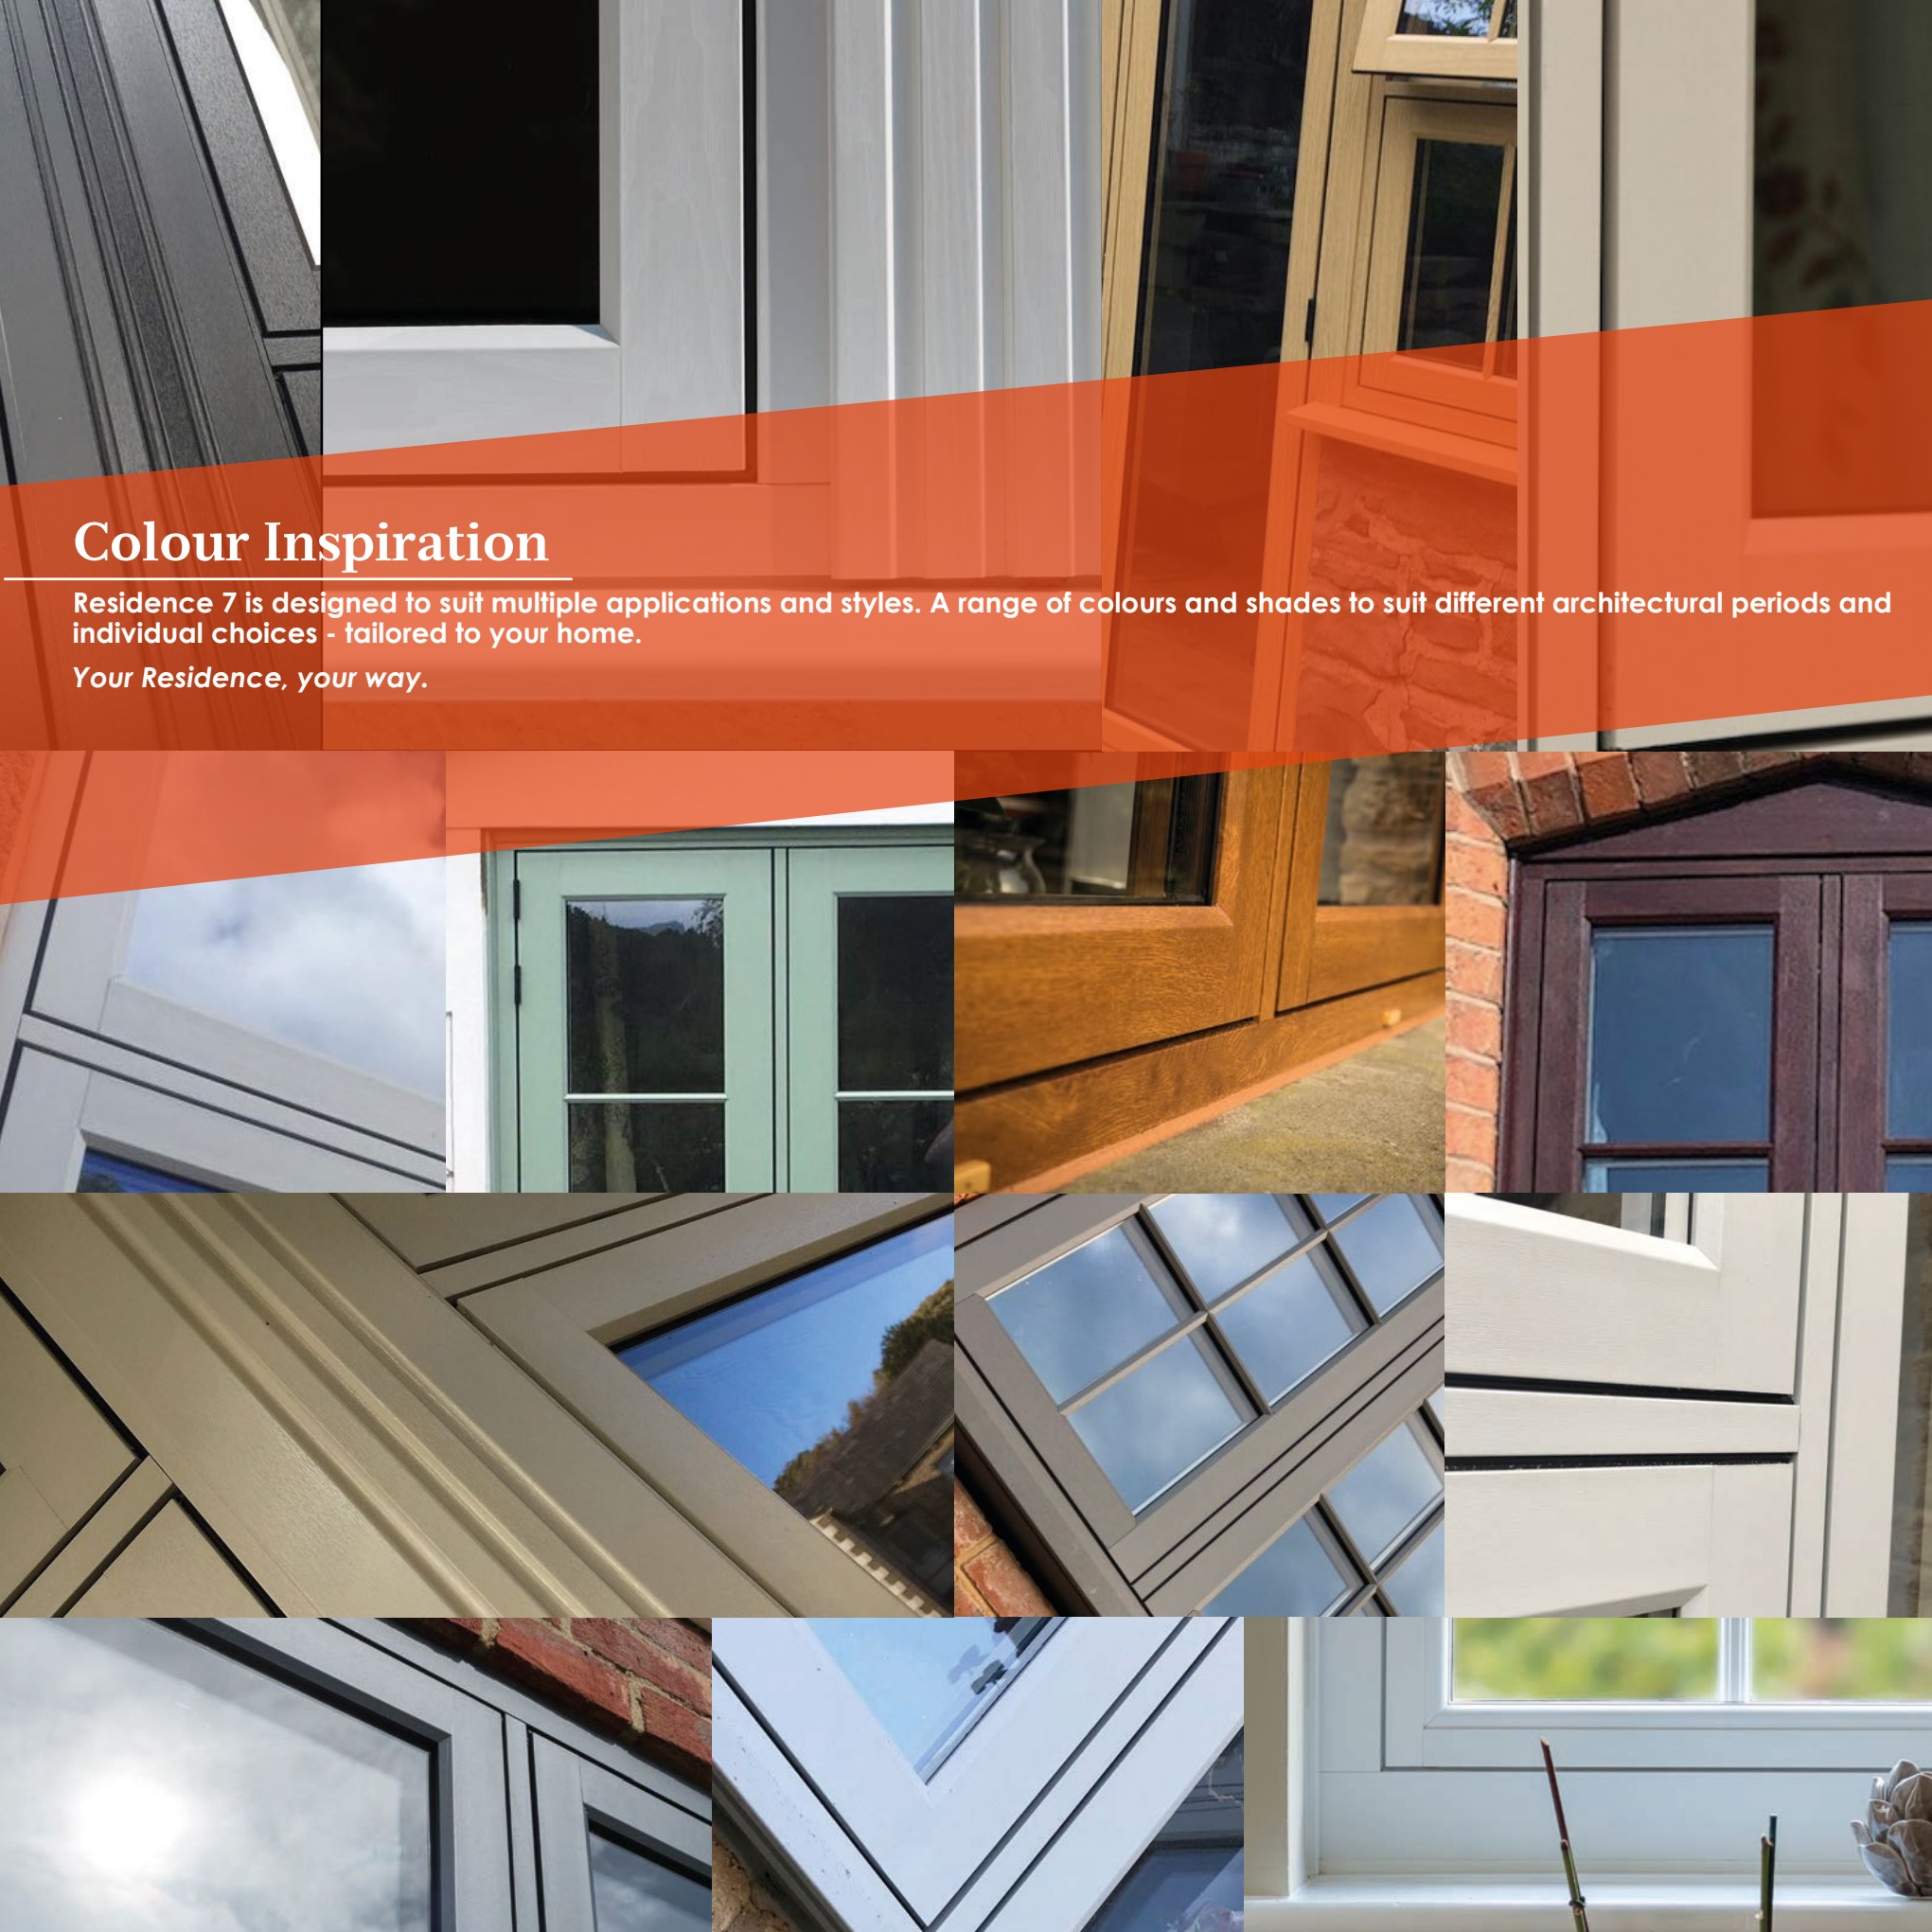

Colour Inspiration

Residence 7 is designed to suit multiple applications and styles. A range of colours and shades to suit different architectural periods and individual choices - tailored to your home.

Your Residence, your way.

Graduate Colour Options

A range of foil colours to create your perfect look.

Element Colour Options

A range of matt colours for the ultimate modern aesthetic.