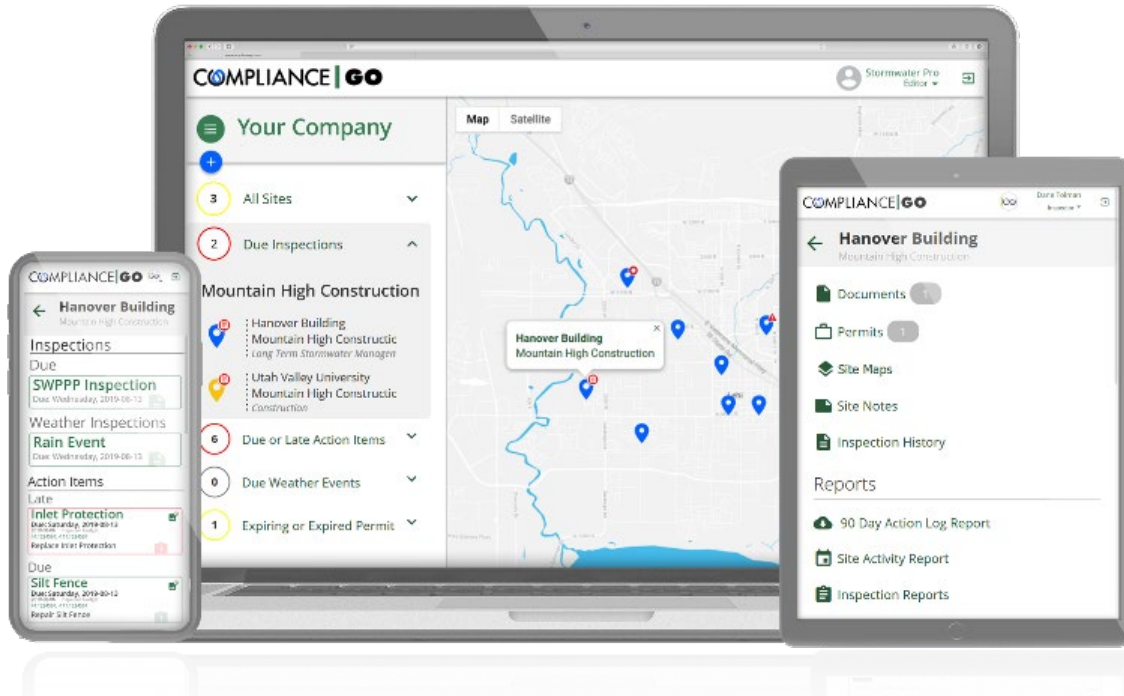

# COMPLIANCE|GO

## Stormwater Inspections Management

### Summary of Software Services

#### Increase Productivity

- Real time compliance dashboard
- Permit Tracking and Management