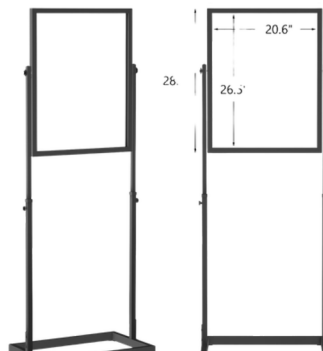

Lollipop Sign
22"x28" $15

AUDIO VISUAL-SIGNAGE