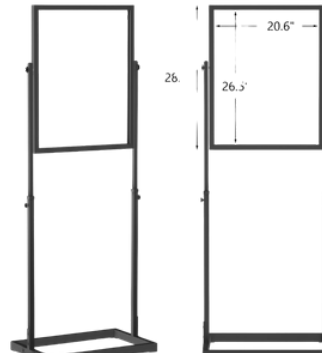

# DECOR

Projector \$125

Projector Screen  
\$75

Portable Sound  
System w/mic \$100

Uplight Packages  
2 - \$75  
4 - \$125  
6 - \$175  
8 - \$200

Lollipop Sign  
22"x28" \$15

A-Frame Sign  
24"x36" \$15

Assorted Frames +  
Signage \$5