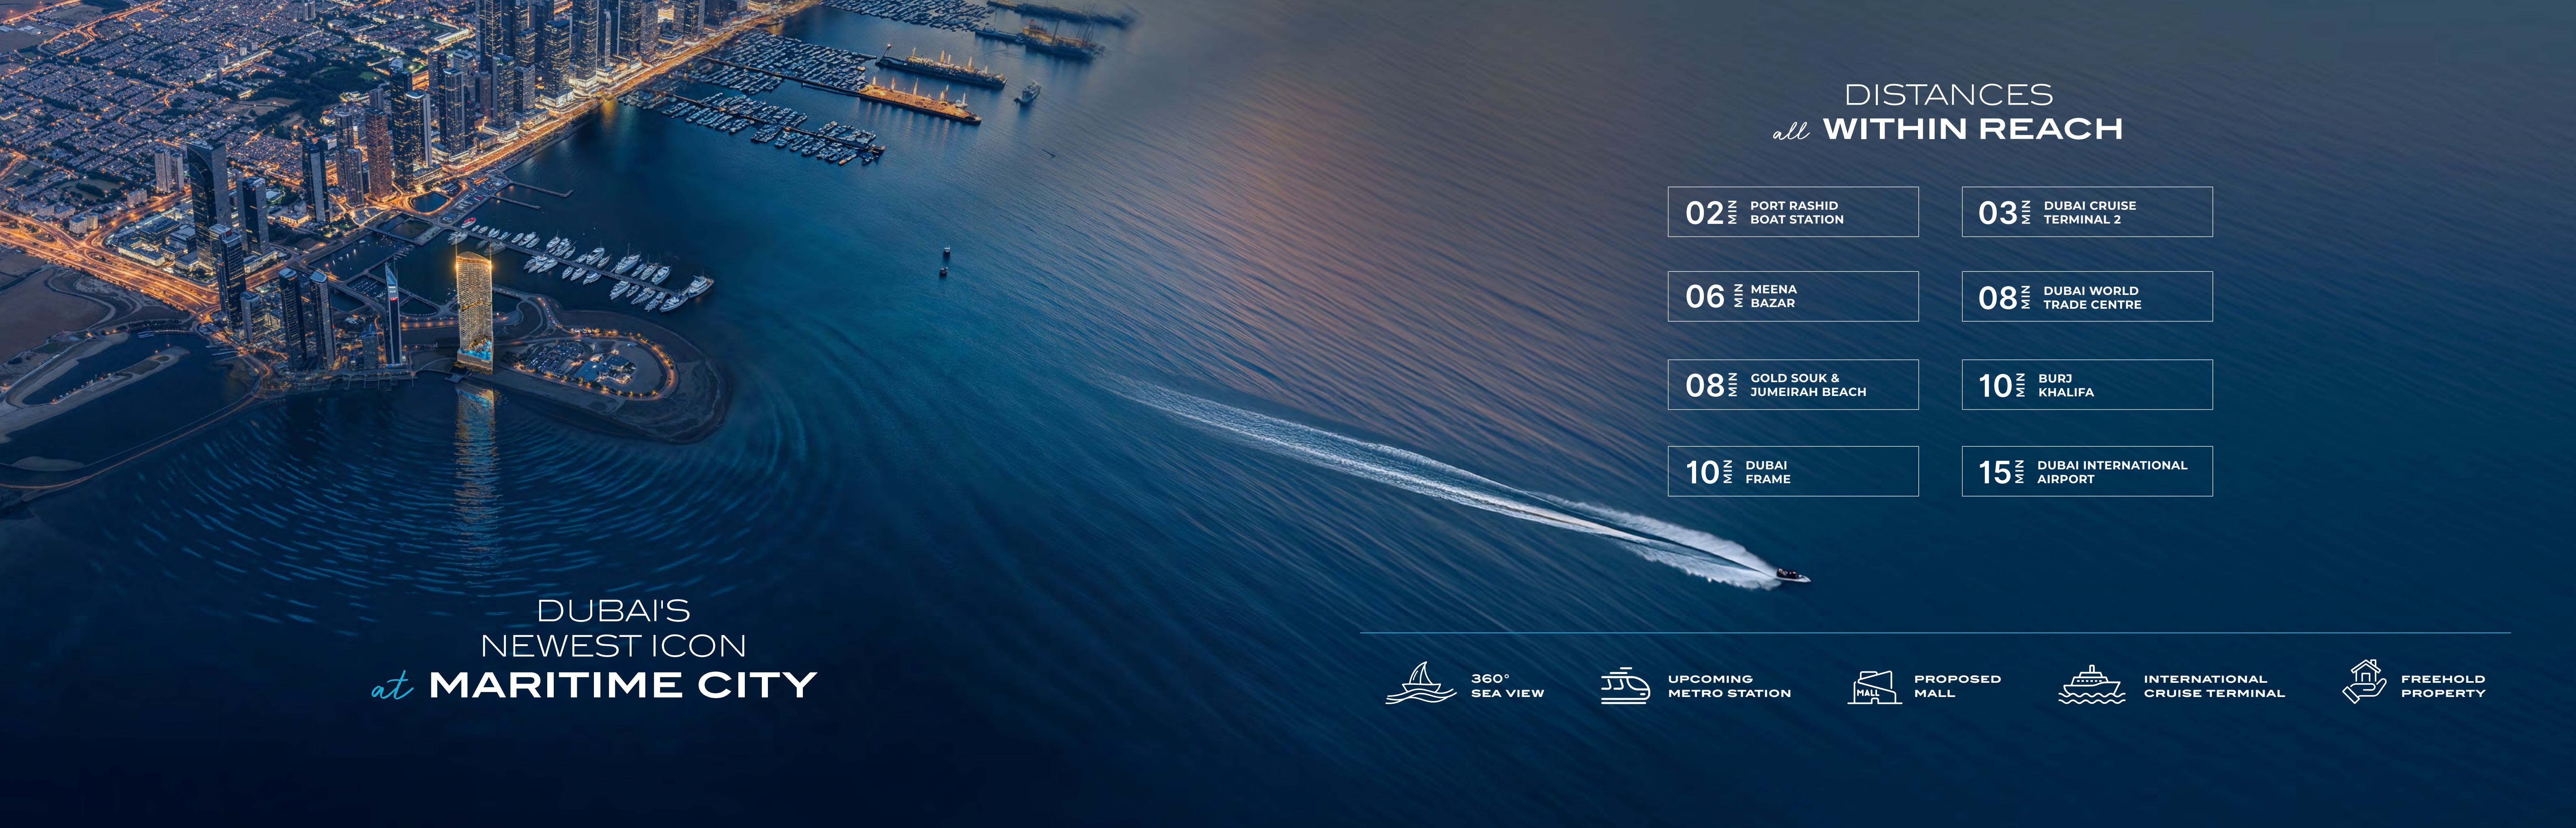

Breez
BY **DANUBE**

WAKE UP TO
THIS VIEW
everyday

Breez BY DANUBE

Breez by Danube is a premium 60-floor waterfront residential tower in **Dubai Maritime City**. Inspired by seaside serenity and elevated living, Breez offers **Fully Furnished Oceanfront Homes** with over **40+ resort-style amenities** for a lifestyle that flows as effortlessly as its name.

More than just a residence, Breez is your invitation to experience a life where the city's pulse meets the calm of the sea.

DISTANCES
all **WITHIN REACH**

02 MIN PORT RASHID
BOAT STATION

03 MIN DUBAI CRUISE
TERMINAL 2

06 MIN MEENA
BAZAR

08 MIN DUBAI WORLD
TRADE CENTRE

08 MIN GOLD SOUK &
JUMEIRAH BEACH

10 MIN BURJ
KHALIFA

10 MIN DUBAI
FRAME

15 MIN DUBAI INTERNATIONAL
AIRPORT

DUBAI'S
NEWEST ICON
at **MARITIME CITY**

 360°
SEA VIEW

 UPCOMING
METRO STATION

 PROPOSED
MALL

 INTERNATIONAL
CRUISE TERMINAL

 FREEHOLD
PROPERTY

WHERE ARRIVAL
ITSELF IS AN
experience

STEP INTO A
GRAND LOBBY

With an Aquarium to
mark your entry

WATERFALL ATRIUM
Inspired by the Ocean's Rhythm