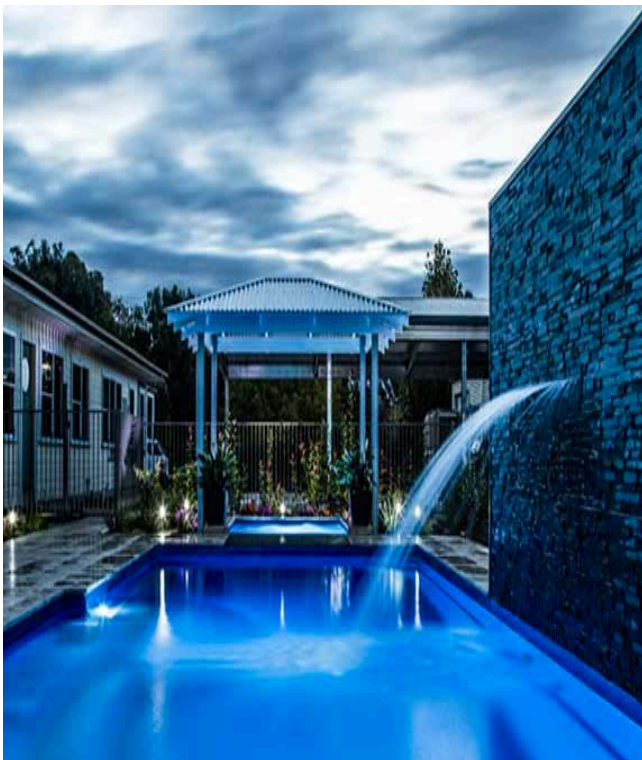

Available Colours:

Premier Range.

Transform your backyard into something very special with a finely detailed pool from Splash Pool Installations, a large range of exciting shapes. Create a private refuge for relaxing, or your own unique outdoor spot for fitness and fun.

ATLANTIC

SHELL DIMENSIONS

	Length	Width	Depth
9m	9.5m	3.6m	1.25m - 1.86m
9m	9.5m	4.5m	1.25m - 1.86m
10m	10.5m	4.5m	1.25m - 1.86m
11m	11.8m	4.5m	1.25m - 1.86m

CONTEMPORARY

SHELL DIMENSIONS

	Length	Width	Depth
6m	6.4m	3.5m	1.16m - 1.68m
7m	7.4m	3.5m	1.08m - 1.72m
8m	8.3m	4.47m	1.08m - 1.74m
9m	9.3m	4.47m	1.015m - 1.80m
10m	10.7m	4.47m	0.93m - 1.87m

ALFRESCO

SHELL DIMENSIONS

	Length	Width	Depth
6m	6.2m	2.8m	1.10m - 1.5m
7m	7.2m	2.8m	1.10m - 1.6m
8m	8.2m	2.8m	1.00m - 1.87m