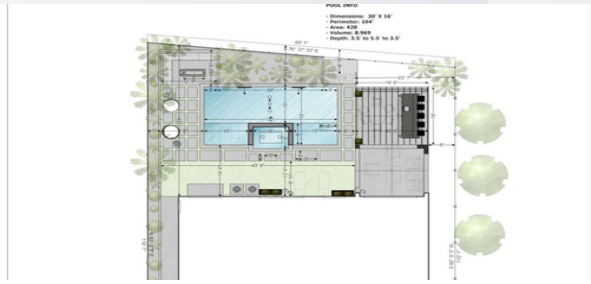

SHELL DIMENSIONS

	Length	Width	Depth
2m	1.8m	3.0m	0.82m
2m	1.8m	2.3m	0.82m

THE HAVEN SPA

The haven spa

SHELL DIMENSIONS

Length	Width	Depth
2.05m	2.05m	0.90m

THE HAVEN SPA WITH OVERFLOW

The haven spa
with overflow

SHELL DIMENSIONS

Length	Width	Depth
2.05m	2.05m	0.90m

THE SPRING SPA

The spring spa

SHELL DIMENSIONS

Length	Width	Depth
1.80m	1.60m	0.90m

Our Services

DESIGN & POOL INSTALLATION