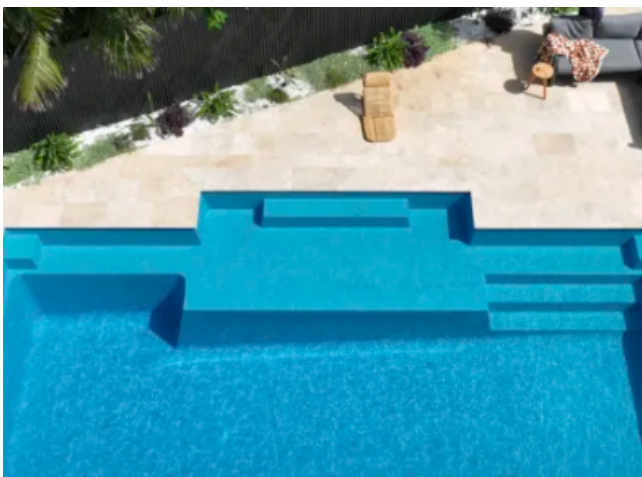

Available Colours:

Premier Range.

Transform your backyard into something very special with a finely detailed pool from Splash Pool Installations, a large range of exciting shapes. Create a private refuge for relaxing, or your own unique outdoor spot for fitness and fun.

ATLANTIC

SHELL DIMENSIONS

	Length	Width	Depth
9m	9.5m	3.6m	1.25m - 1.86m
9m	9.5m	4.5m	1.25m - 1.86m
10m	10.5m	4.5m	1.25m - 1.86m
11m	11.8m	4.5m	1.25m - 1.86m

CONTEMPORARY

SHELL DIMENSIONS

	Length	Width	Depth
6m	6.4m	3.5m	1.16m - 1.68m
7m	7.4m	3.5m	1.08m - 1.72m
8m	8.3m	4.47m	1.08m - 1.74m
9m	9.3m	4.47m	1.015m - 1.80m
10m	10.7m	4.47m	0.93m - 1.87m

ALFRESCO

SHELL DIMENSIONS

	Length	Width	Depth
6m	6.2m	2.8m	1.10m - 1.5m
7m	7.2m	2.8m	1.10m - 1.6m
8m	8.2m	2.8m	1.00m - 1.87m