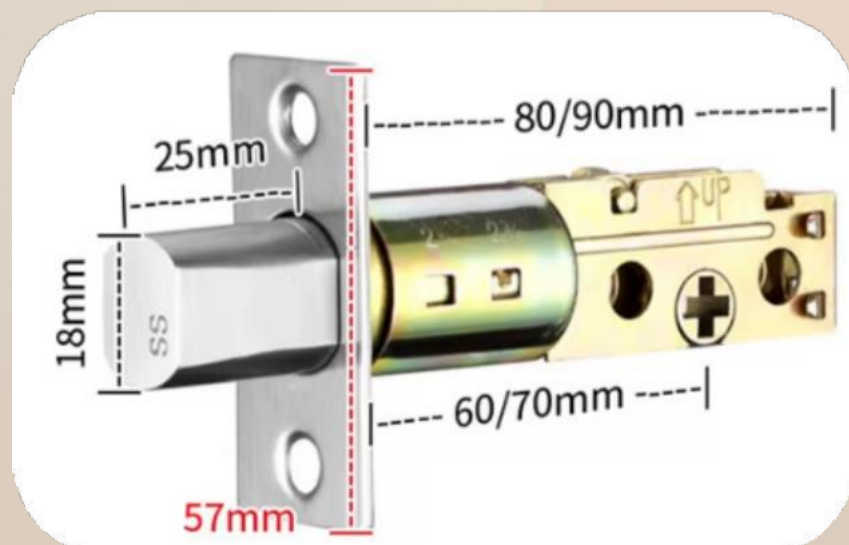

2 YEAR WARRANTY

RM 1250
(Include Installation)

D4

2 YEAR WARRANTY

RM 1180
(Include Installation)

D11

Adjustable Single Latch
Center distance can be adjusted to 70mm

DEADBOLT SERIES