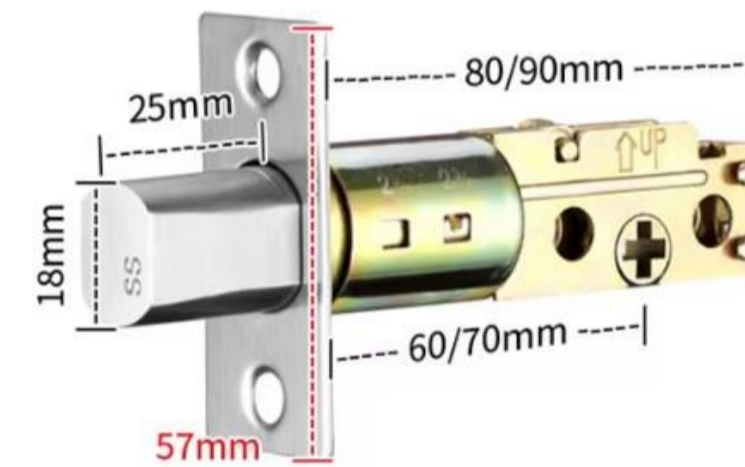

Technical Details

- Adjustable Deadbolt Latch 60-70mm.
- Working temperature: 20-60°C.
- Fits door thickness: 35mm - 65mm.

4 QUALITY
★★★★☆

3 SECURITY
★★★★☆

5 USER FRIENDLY
★★★★★

Adjustable Single Latch