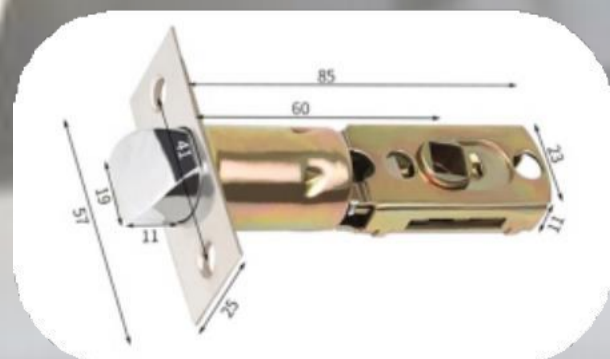

Adjustable Single Latch
Center distance can be adjusted to 70mm