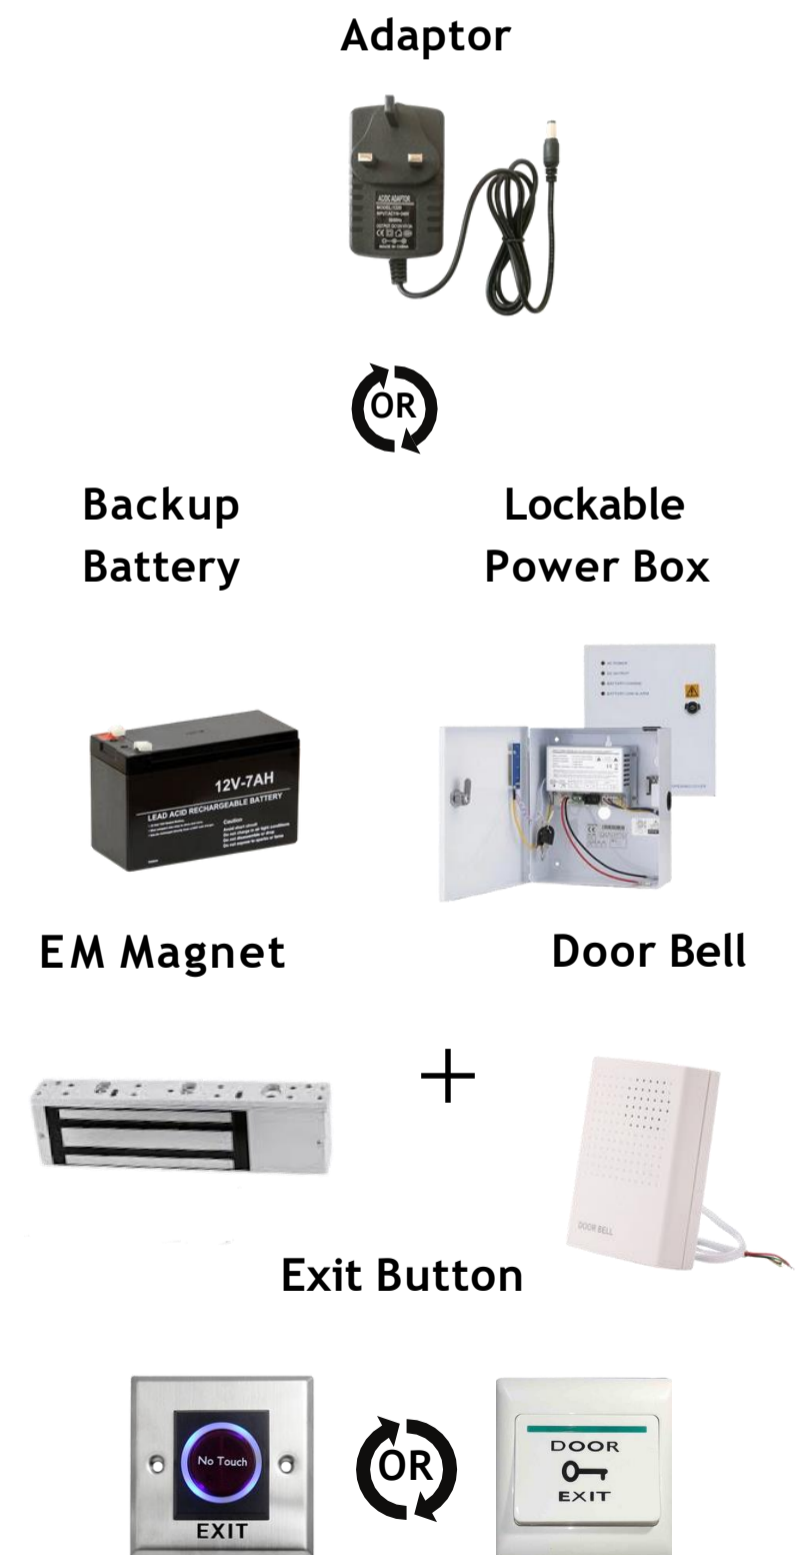

Capacity

- Admin capacity: 1
- User capacity: 100
- Passcode: 150
- Fingerprint and card capacity: 200 each
- Face Recognition : 100

Technical Details

- Working temperature: 20-60°C.

Additional Option

1. Em Magnet
2. Lockable Power Box
3. Backup Battery
4. Adaptor
5. Door Bell
6. Exit Button
7. No Touch Exit Button

3 **QUALITY**
★★★★☆

4 **SECURITY**
★★★★☆

4 **USER FRIENDLY**
★★★★☆

Access Control System

Option 1

Front View

Access Control Panel

Door Bell