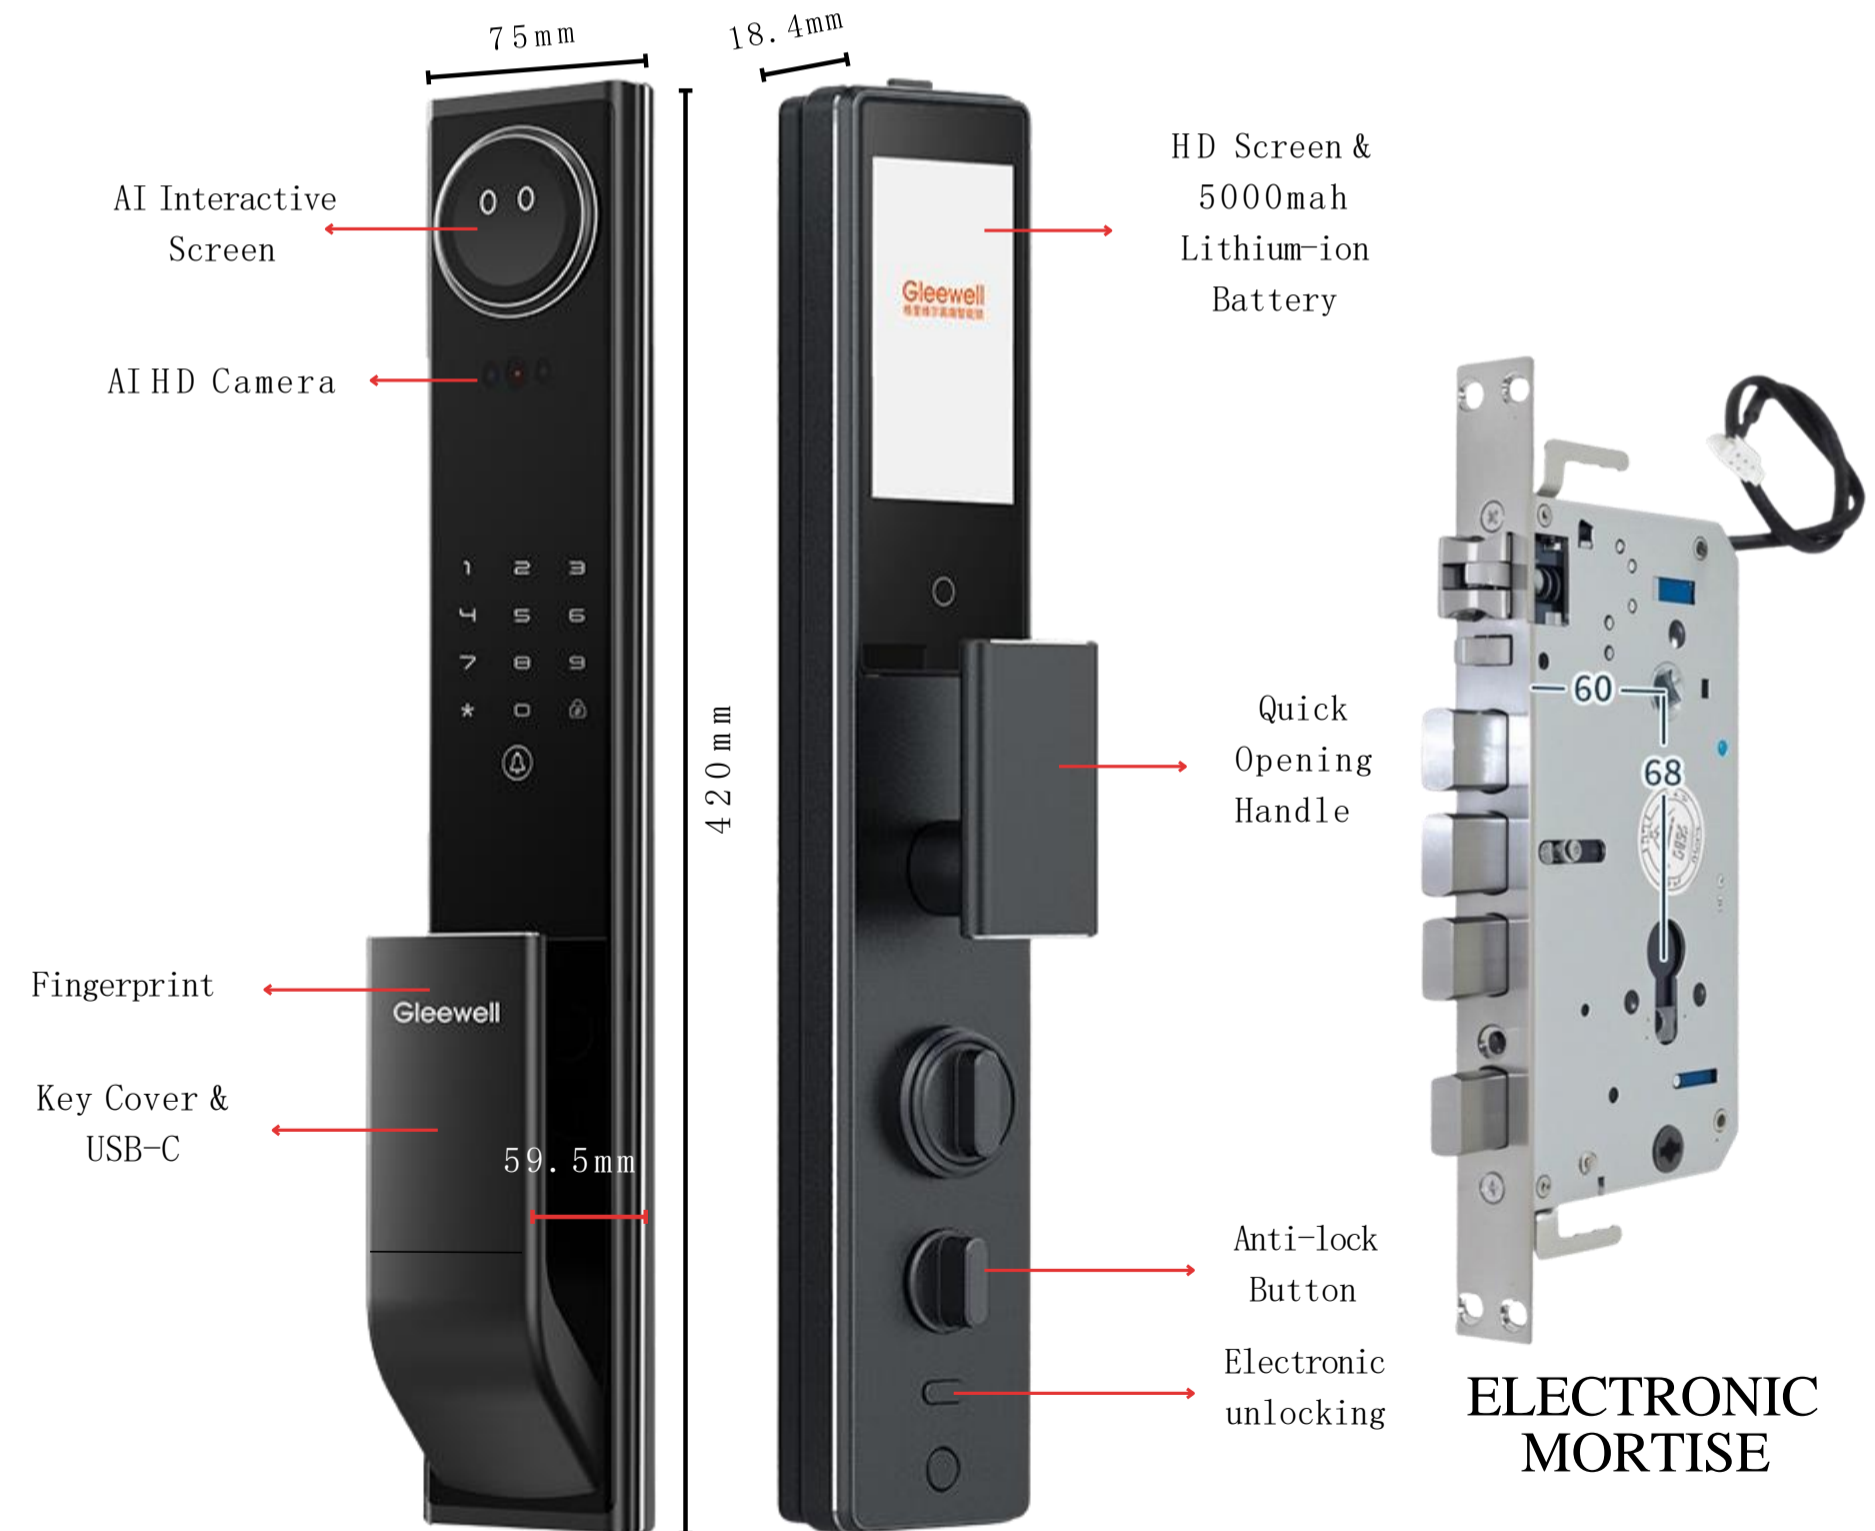

Technical Details

- Electronic mortise: 6068.
- Working temperature: 20-60°C.
- Fits door thickness: 38mm - 120mm.