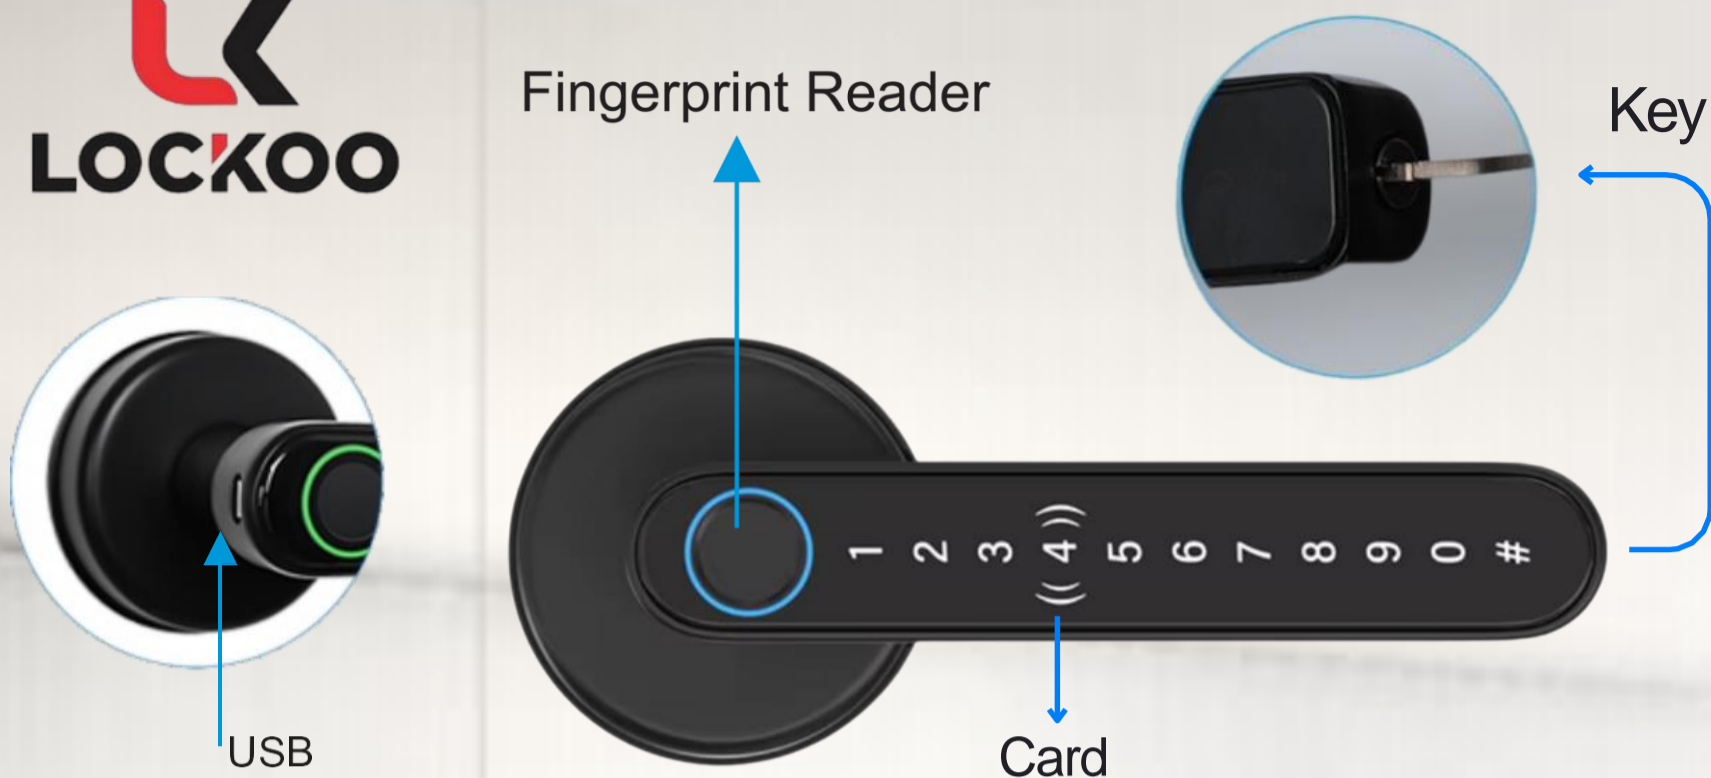

Capacity

- Admin capacity: 1
- User capacity: 100
- Fingerprint: 50
- Passcode: 100 each

Technical Details

- Adjustable Tubular latch 60-70mm.
- Working temperature: 20-60°C.
- Fits door thickness: 35mm - 65mm.

Adjustable Single Latch
Center distance can be adjusted to 70mm

RM 570
(Include Installation)

TUBULAR HANDLE SERIES

T120

3 **QUALITY**
★ ★ ★ ☆ ☆

2 **SECURITY**
★ ★ ☆ ☆ ☆

4 **USER FRIENDLY**
★ ★ ★ ★ ☆

Product Specifications