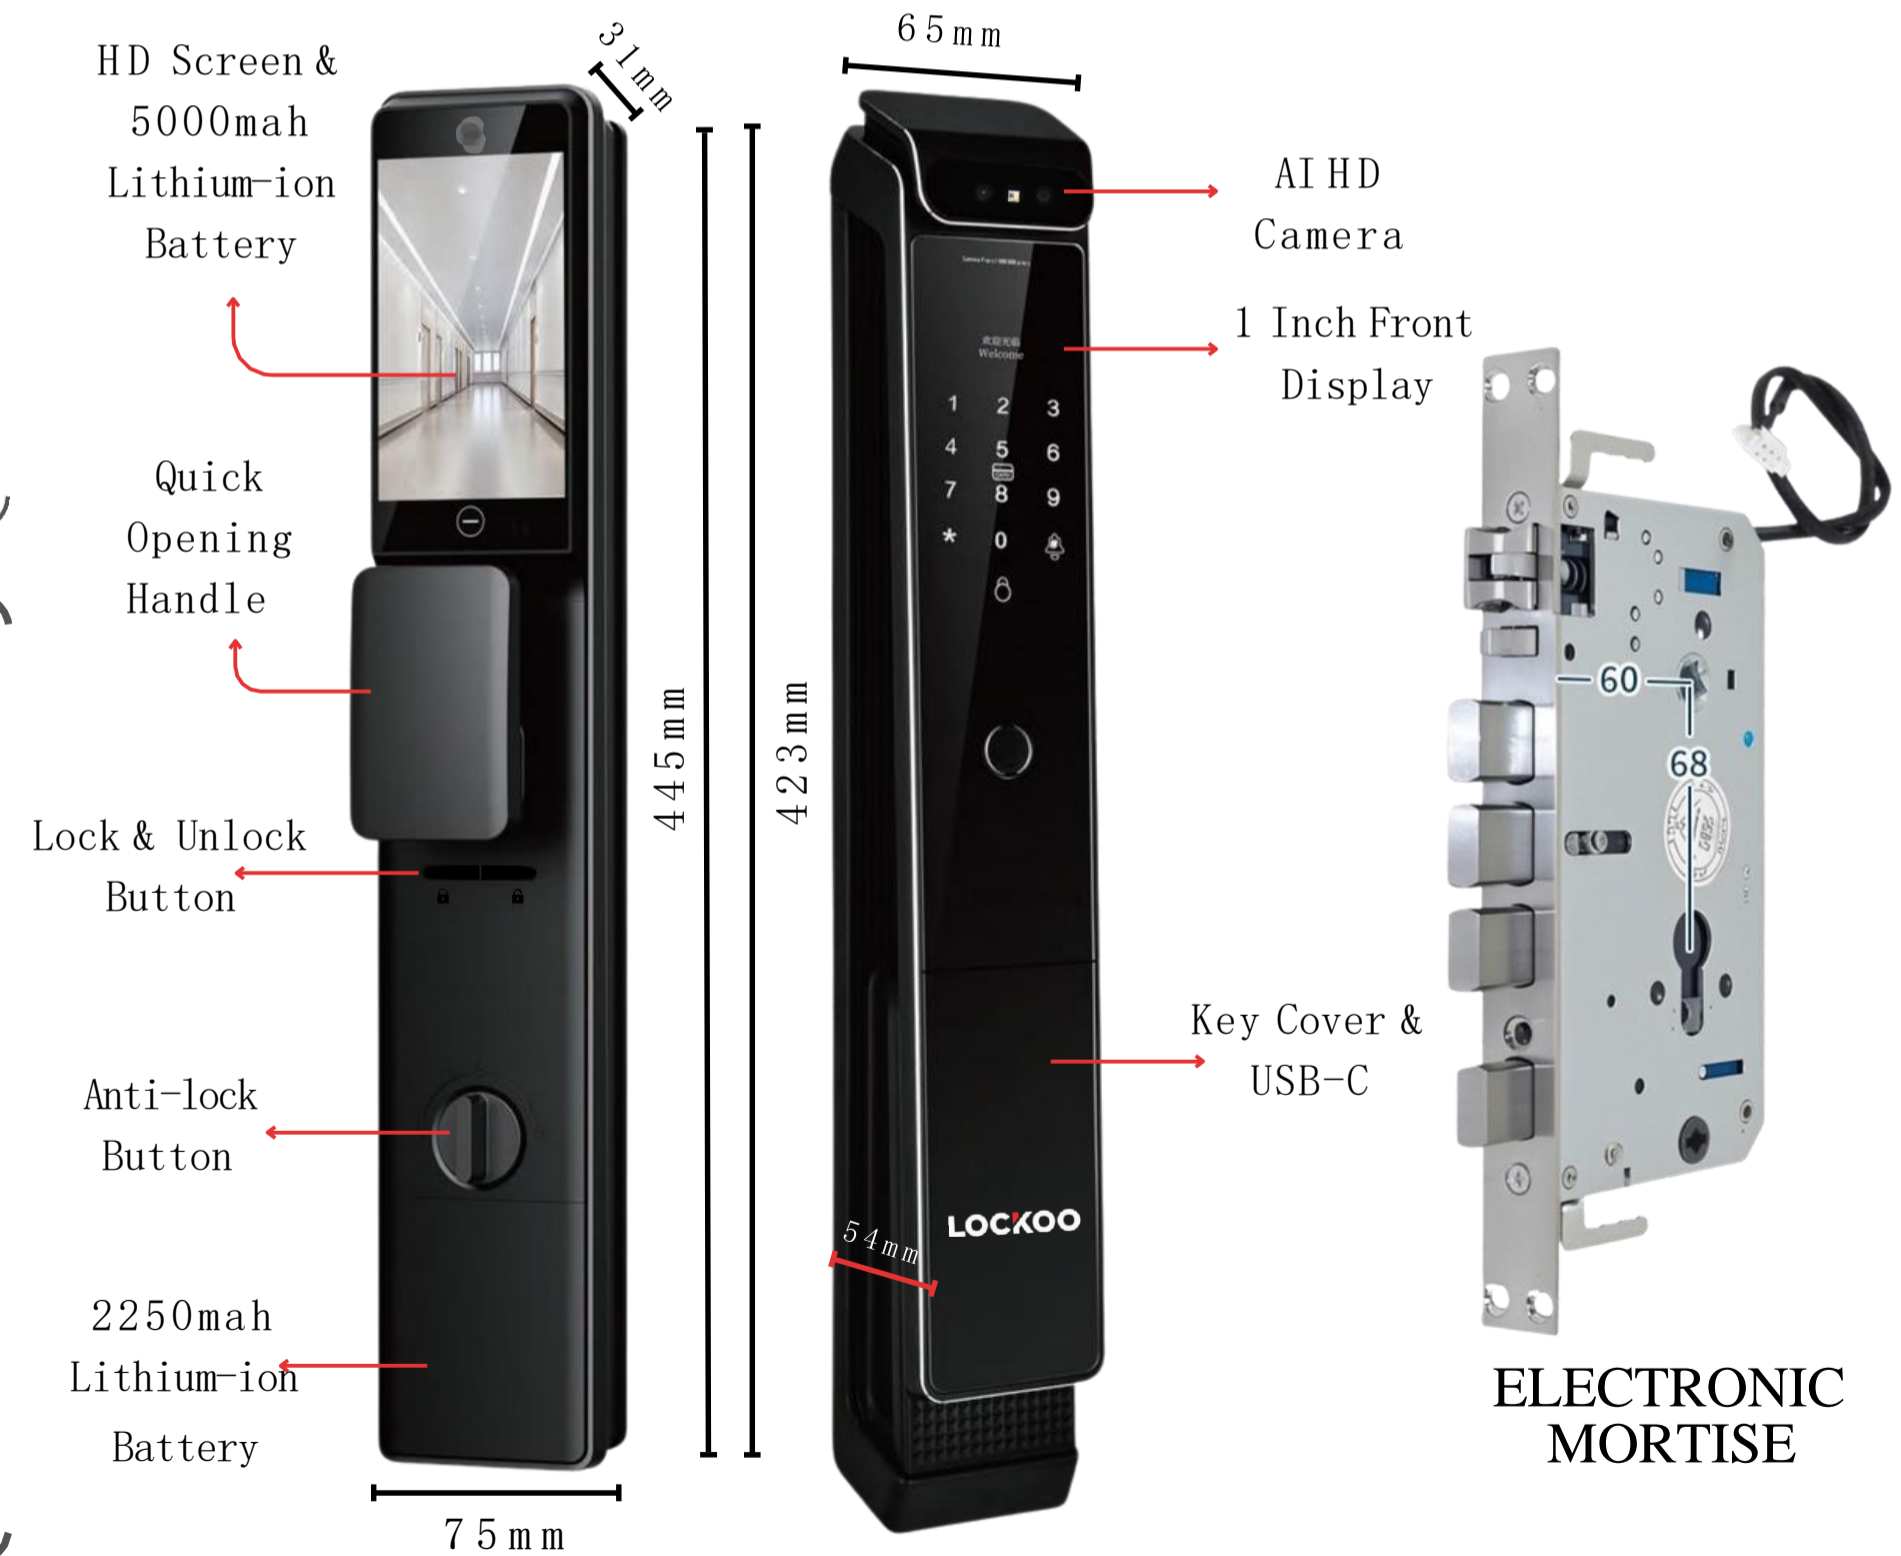

Technical Details

- Electronic mortise: 6068.
- Working temperature: 20-60°C.
- Fits door thickness: 38mm - 120mm.