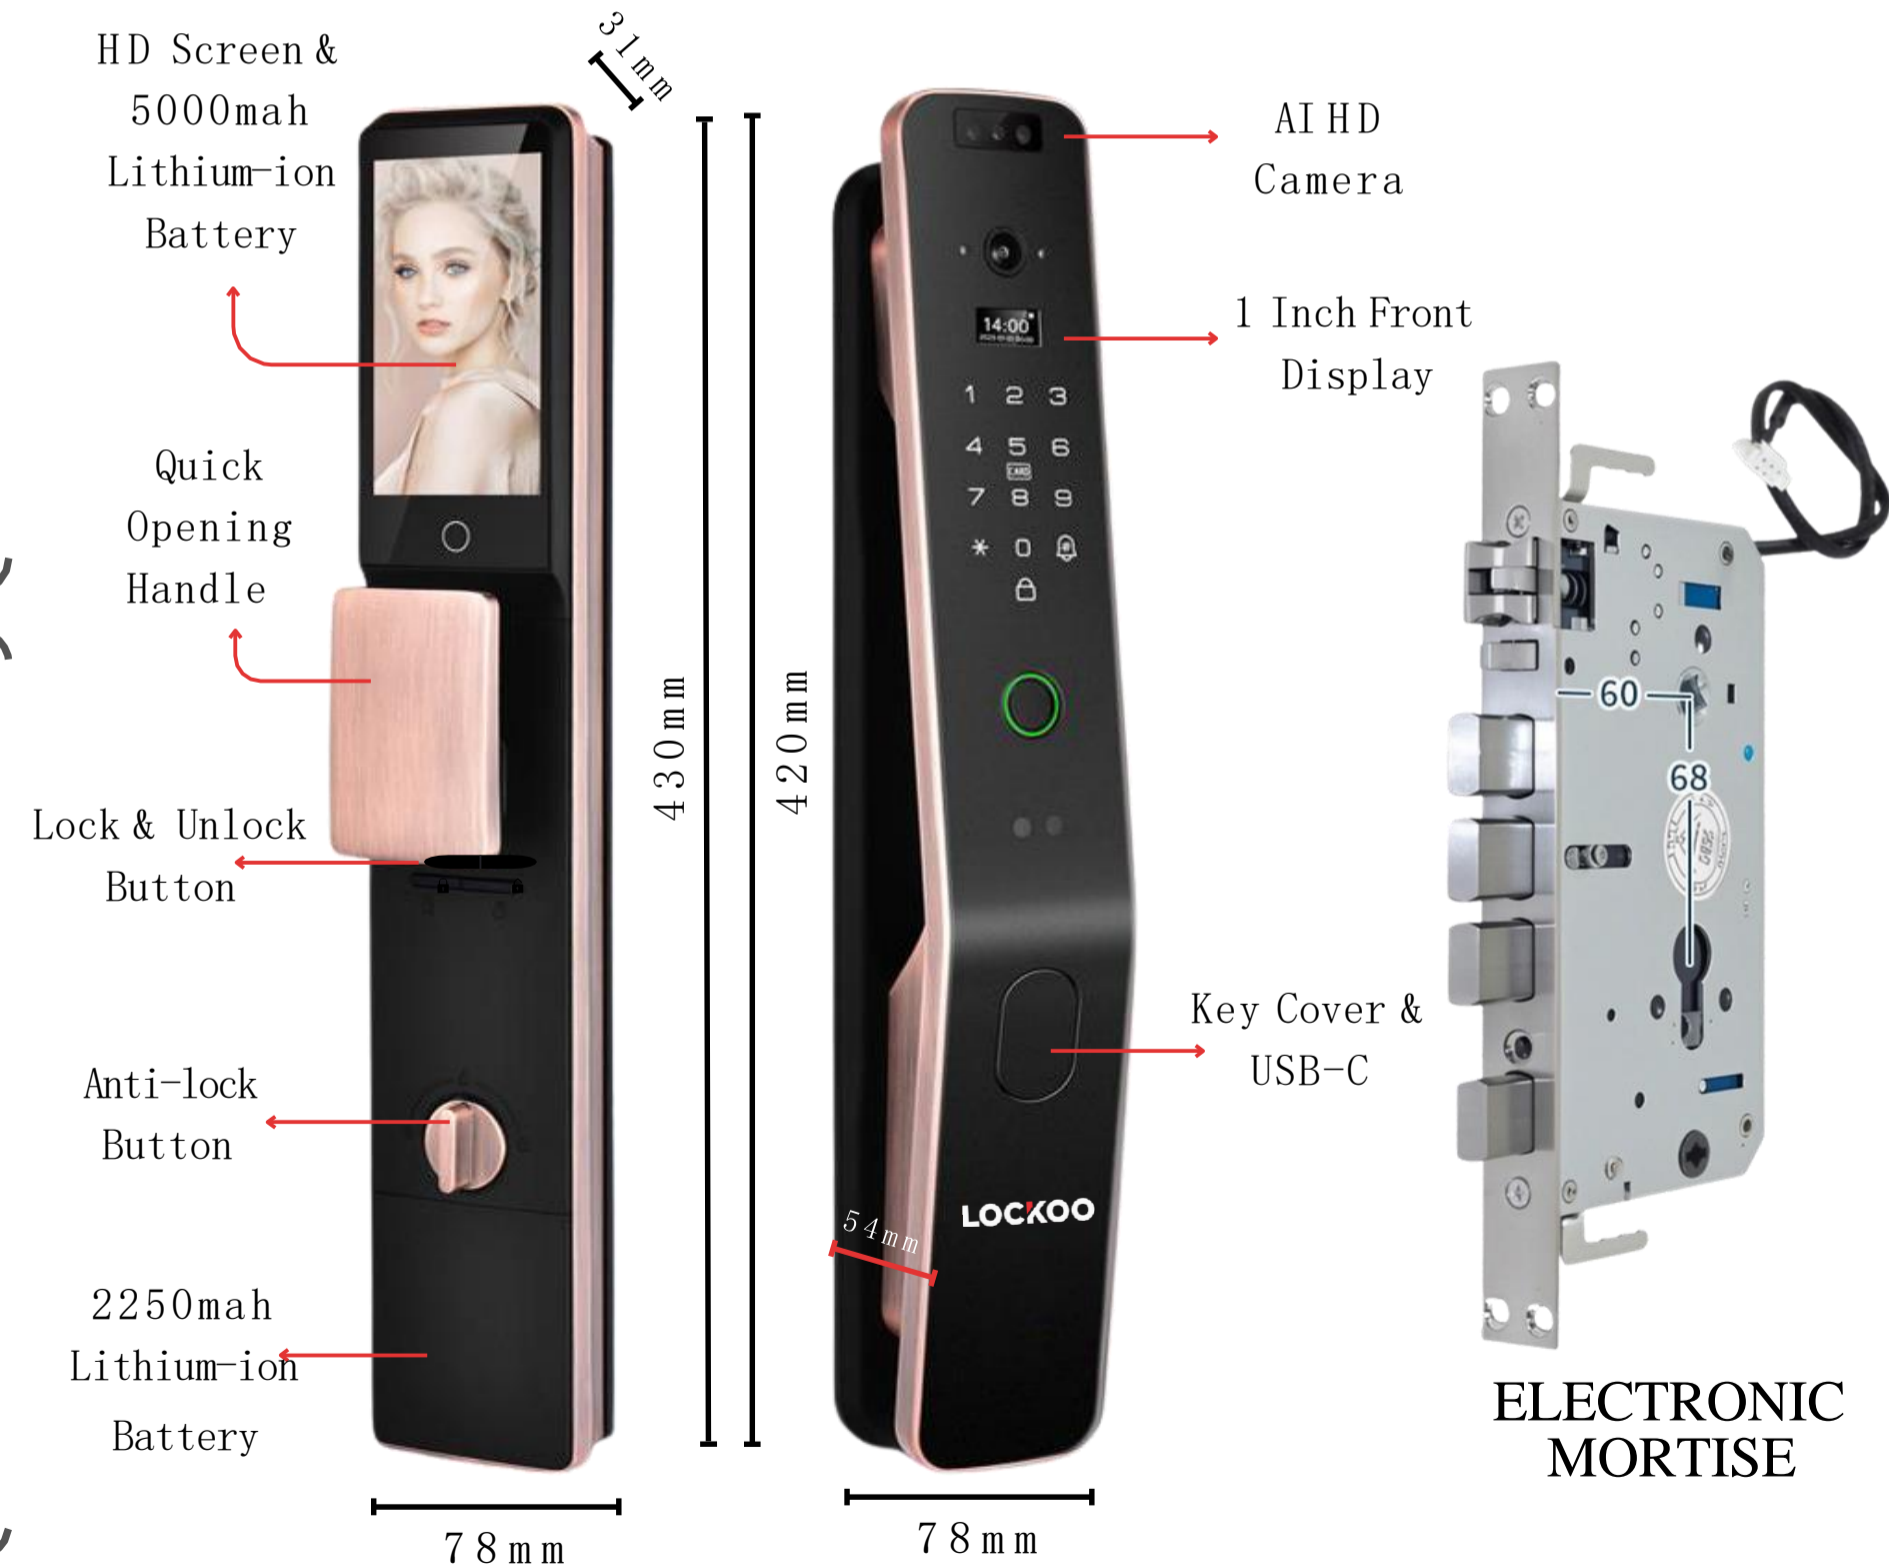

Technical Details

- Electronic mortise: 6068.
- Working temperature: 20-60°C.
- Fits door thickness: 38mm - 120mm.