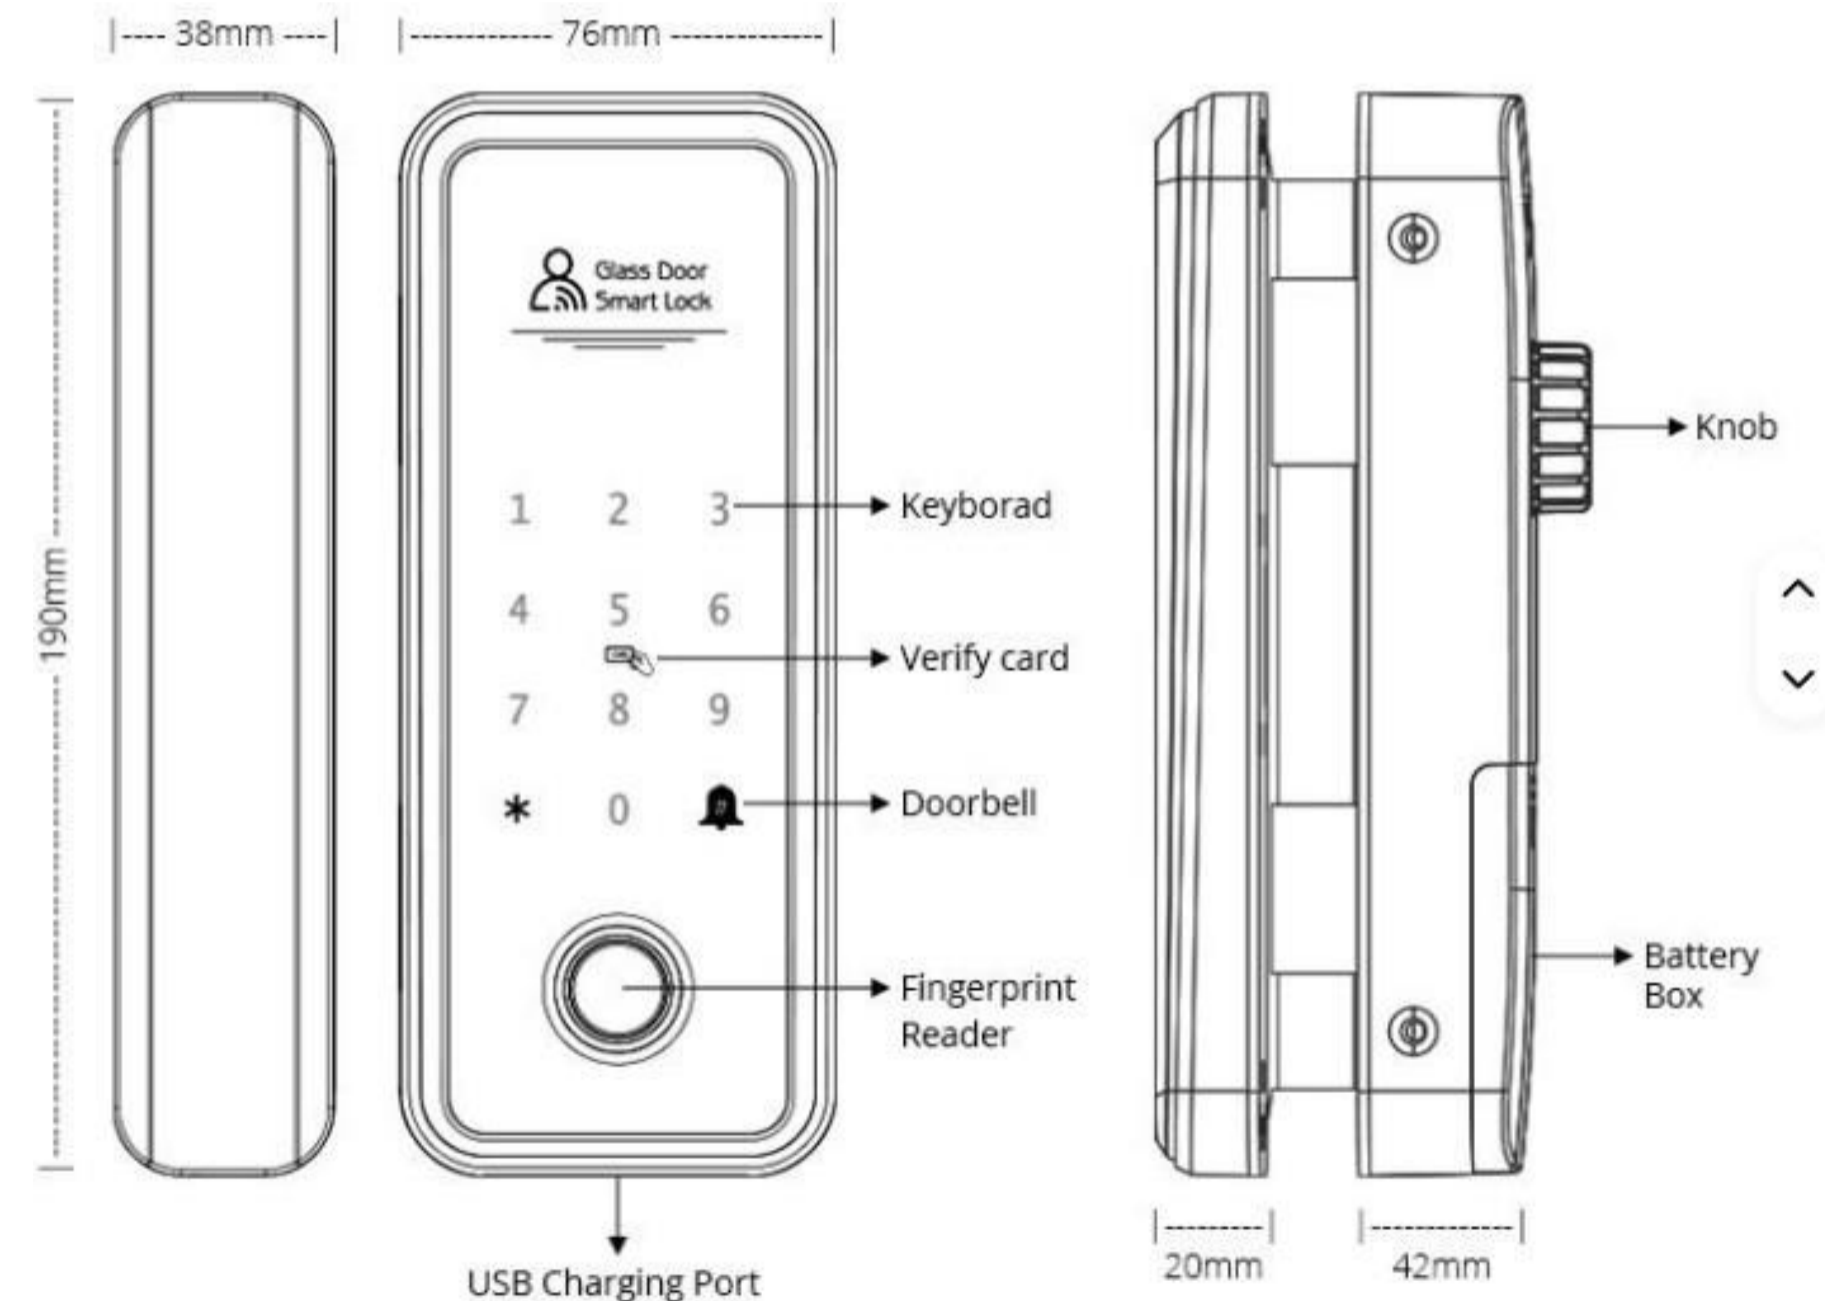

GLASS DOOR SERIES

GL4

Product Specifications

- Material: ABS + Aluminum Alloy .
- Dimensions: 190mm (H) x 76mm (W).
- Power: 4pcs AA Battery, USB Port (Type C).
- Color available: Matt Black ■
- Applicable For: Wooden / Aluminium and Glass Door.

Capacity

- Admin capacity: 1
- User capacity: 100
- Passcode: 150
- Fingerprint and card capacity: 200 each

Technical Details

- Working temperature: 20-60°C.
- Fits door thickness: 25mm - 65mm.