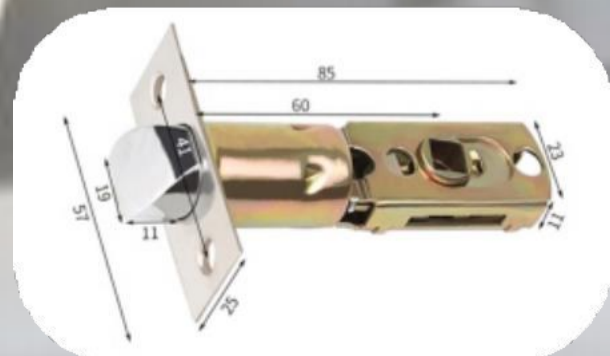

WORKS WITH
Amazon Alexa

PUSH PULL SERIES

G40 AI

Product Specifications

- Material: Titanium Alloy + IML Tempered Glass.
- Dimensions: 420mm (H) x 75mm (W) x 59.5mm (L).
- Power: Rechargeable Lithium Battery + USB Port (Type C).
- Color available: Matt Black ■
- Applicable For: Wooden, Steel, Stainless Steel, Aluminum door and Security Door.

WORKS WITH
Amazon Alexa

PUSH PULL SERIES

V80

5 **QUALITY**
★★★★★

4 **SECURITY**
★★★★☆

4 **USER FRIENDLY**
★★★★☆

Product Specifications

- Material: CNC Aluminum Alloy + IML Tempered Glass.
- Dimensions: 420mm (H) x 74mm (W) x 35mm (L).
- Power: Rechargeable Lithium, USB Port (Type C).
- Color available: Matt Black ■ Rose Gold ■
- Applicable For: Wooden Door.

Adjustable Single Latch
Center distance can be adjusted to 70mm

RM 570
(Include Installation)

TUBULAR HANDLE SERIES

T120

3 **QUALITY**
★ ★ ★ ☆ ☆

2 **SECURITY**
★ ★ ☆ ☆ ☆

4 **USER FRIENDLY**
★ ★ ★ ★ ☆

Product Specifications