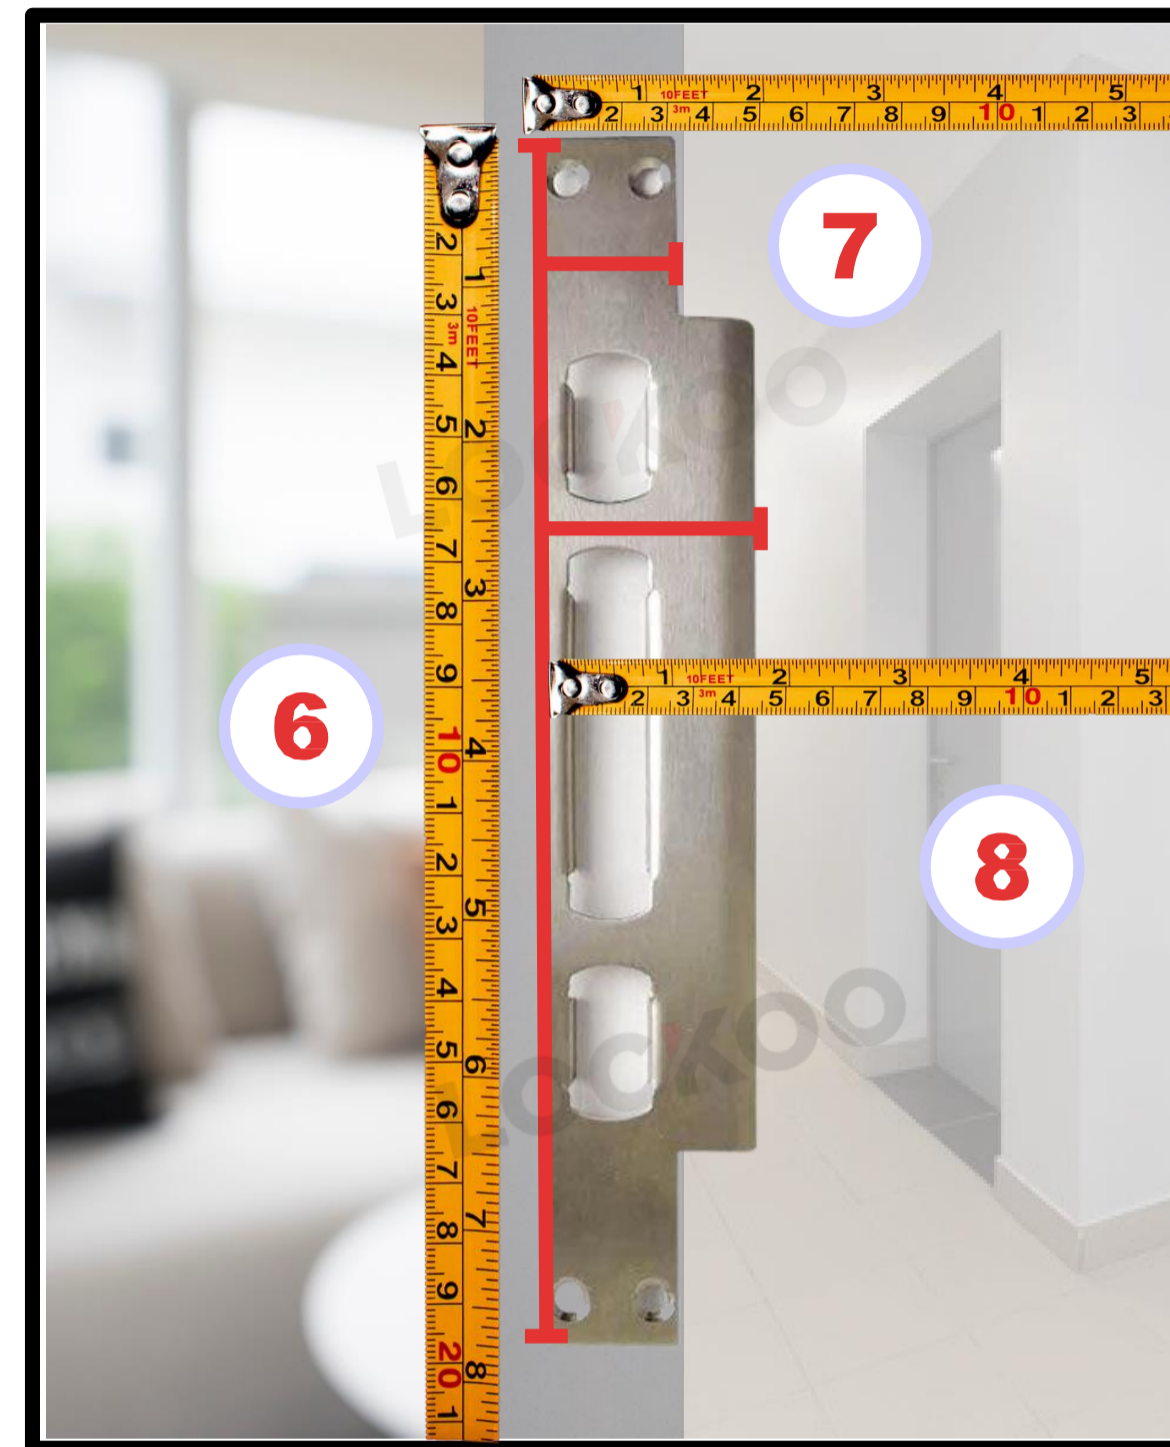

Door Frame Length

锁门框长度

Door Frame Hole 7

门框扣板曹7

Door Frame Hole 8

门框扣板曹8