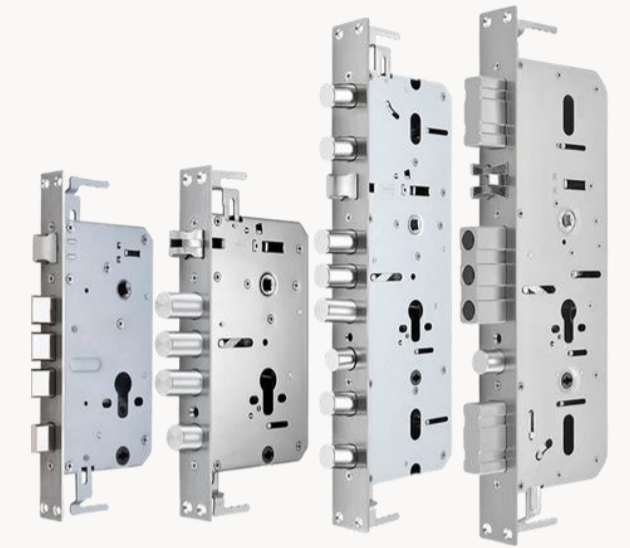

Semi lock Body
6085/7085

RM 80

China Mini Mortise

Semi lock Body
5050

RM 80

Security Door lock Body

Anti-theft Lock Body
30*388 / 40*388 (Custom Size)

RM 120-180

Semi lock Body

Semi lock Body
6068/7068 Anti-Thief Mortise

RM 100

Electronic Lock Body

Auto Lock Body
6068/7068 Anti-Thief Mortise

RM 150

Adjustable Single Latch

Tubular Latch
Center Distance 50mm 60mm 70mm