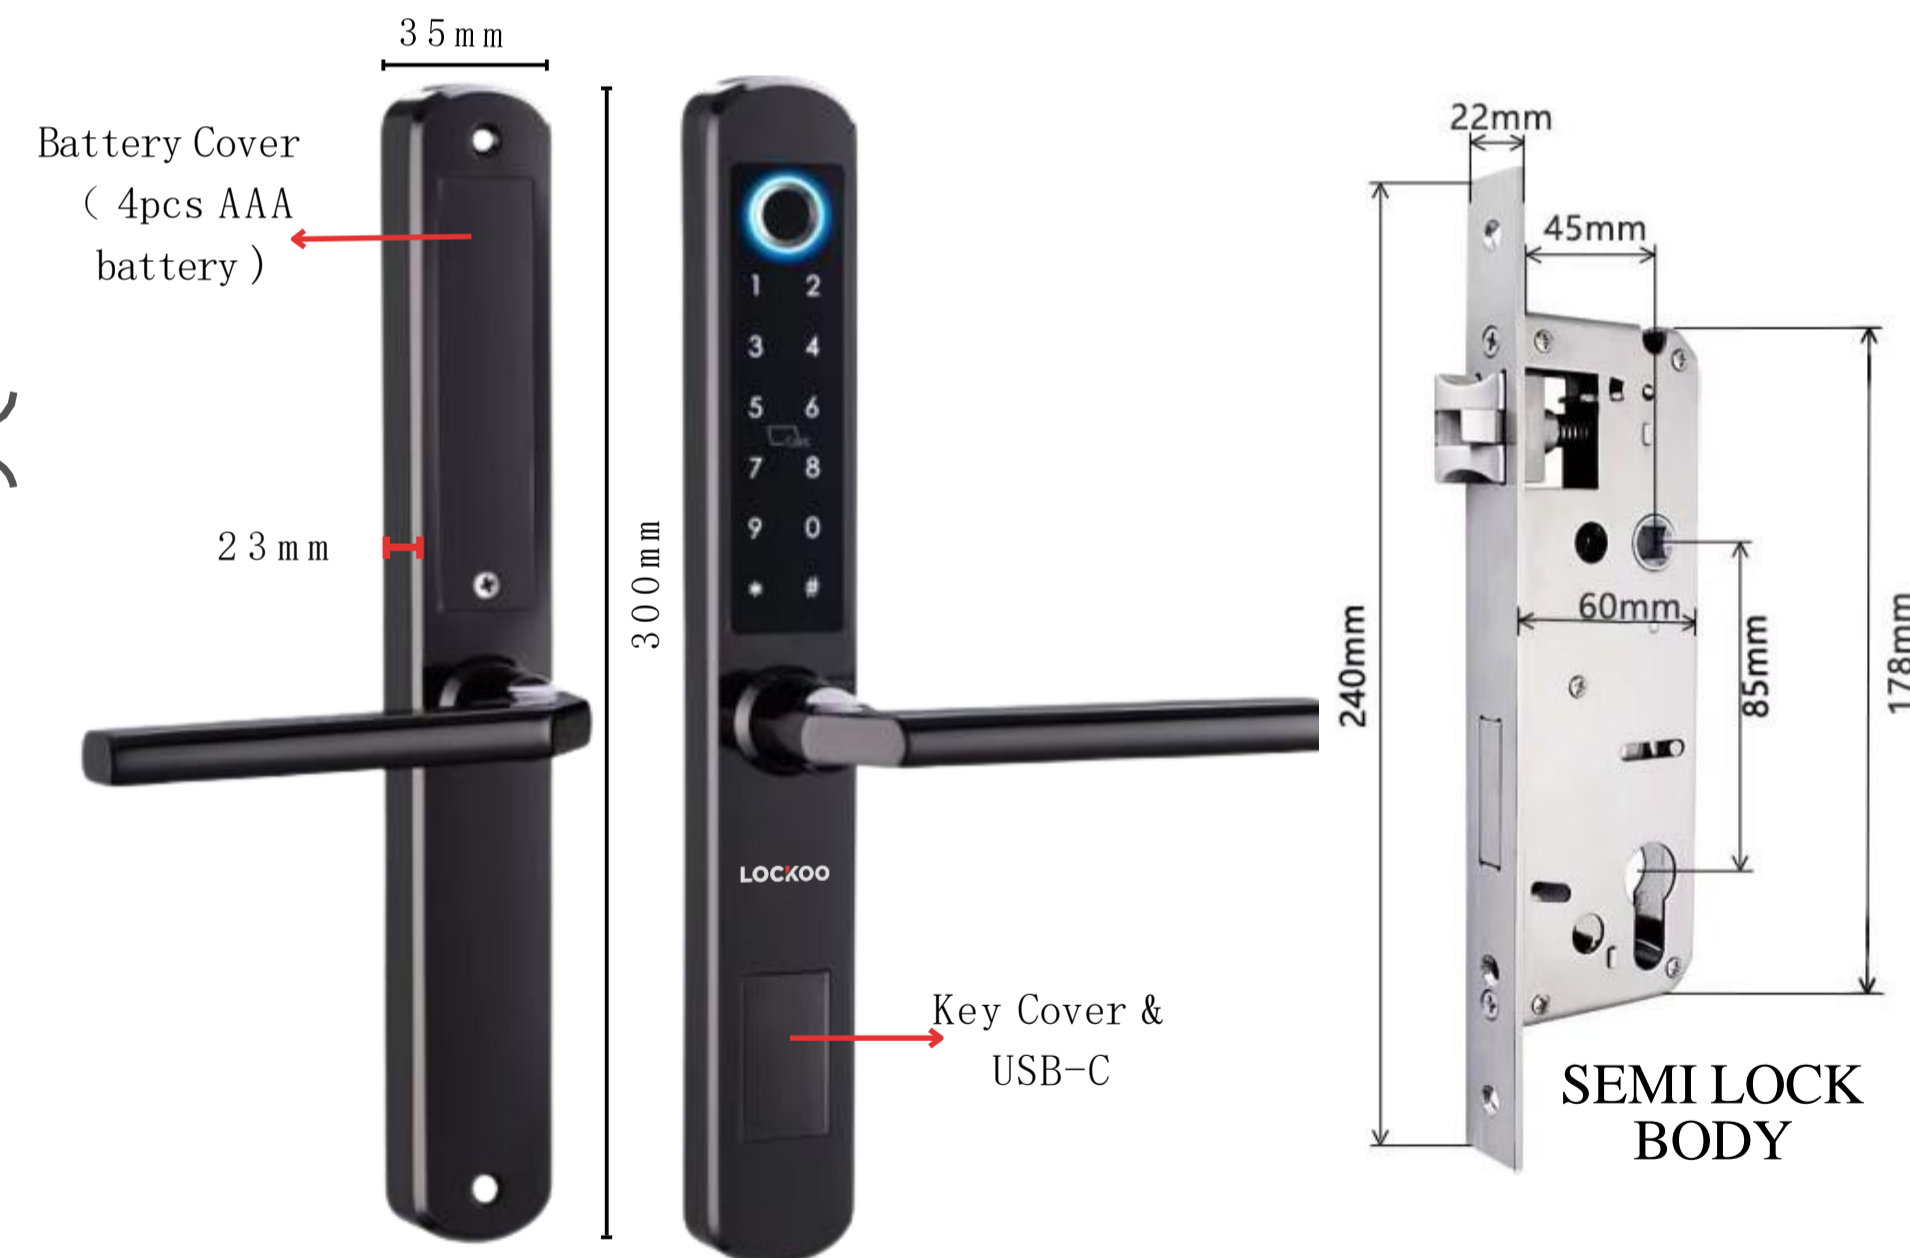

WORKS WITH
Amazon Alexa

PUSH PULL SERIES

V80

5 **QUALITY**
★★★★★

4 **SECURITY**
★★★★☆

4 **USER FRIENDLY**
★★★★☆

Product Specifications

- Material: CNC Aluminum Alloy + IML Tempered Glass.
- Dimensions: 420mm (H) x 74mm (W) x 35mm (L).
- Power: Rechargeable Lithium, USB Port (Type C).
- Color available: Matt Black ■ Rose Gold ■
- Applicable For: Wooden Door.

4 QUALITY
★★★★☆

3 SECURITY
★★★★☆

5 USER FRIENDLY
★★★★★

GRILL DOOR SERIES

AL9

Product Specifications

- Made from Aluminum Alloy .
- Dimensions: 320mm (H) x 35mm (W) x 42mm (L).
- Power: Rechargeable Lithium, USB Port (Type C).
- Color available: Matt Black ■
- Applicable For: Iron Grill, Glass Door and Aluminium Door.