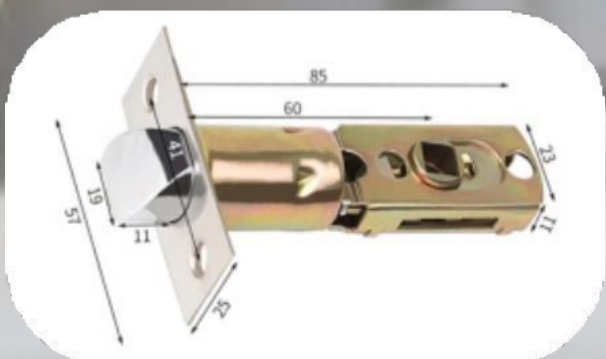

Adjustable Single Latch
Center distance can be adjusted to 70mm