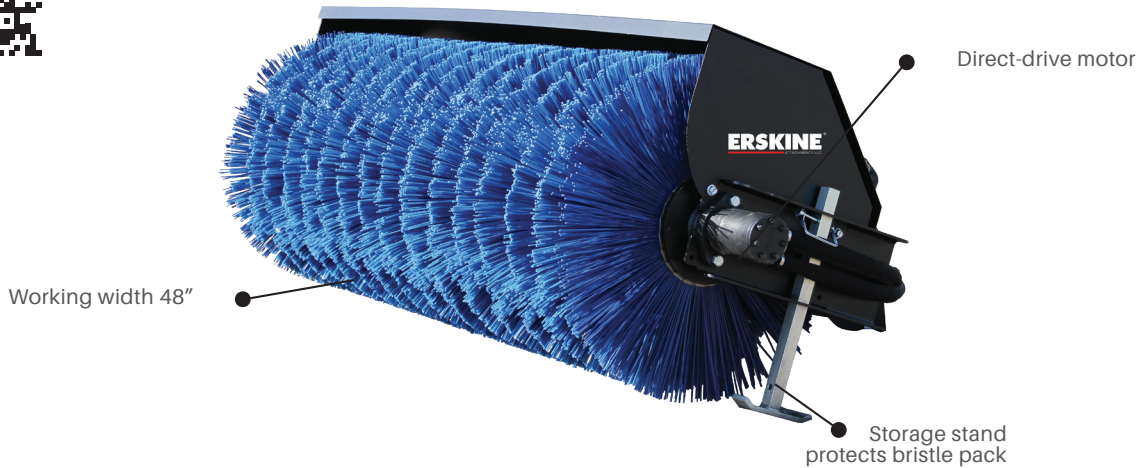

Mini Power Angle Broom

The Mini Power Angle Broom is designed for heavy-duty sweeping of dirt, snow, and other unwanted material. It quickly mounts to your mini skid steer. Featuring a 48" or 60" width and optional hydraulic angle change, this attachment is designed to go anywhere to get the job done!

FLOATING TORSION SUSPENSION SYSTEM
ALLOWS THE BROOM TO FLOAT WHILE
SWEEPING UNEVEN AREAS

EXCELLENT FOR PARKING LOTS

SHOWN WITH STANDARD POLY BRISTLE
PACK AND STORAGE STAND

Take a Picture of This QR Code With Your Smart Phone to See it in Action

FEATURES & BENEFITS

- 24" bristle pack
- Floating Torison suspension system helps keeping consistent bristle down pressure
- Direct-drive motor gives higher production with lower maintenance
- Optional power angling angles 25° to the right and left
- Poly is our standard bristle pack, optional poly/ steel or steel is available
- Storage stand comes standard

SPECIFICATIONS / OPTIONS

Model	48"	60"
Part Number	900360	900361
Working Width	48"	60"
Working Width Fully Angled	43.5"	43.5"
Angling	Manual	Manual
Maximum Angle	25°	25°
Overall Width	58.5"	70.4"
Overall Length	47.8"	47.8"
Overall Height	25"	25"
Weight	325	385
Bristle Diameter	24"	24"
Rated Flow	7-17 GPM	7-17 GPM
Operating Pressure	2,000-3,000 psi	2,000-3,000 psi