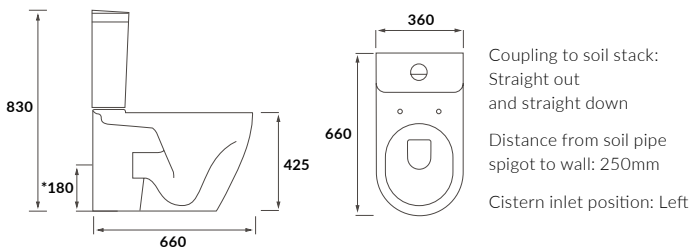

BASIN WITH SEMI PEDESTAL
555 x 430mm

RIMLESS CLOSE COUPLED PAN AND CISTERN FULLY SHROUDED