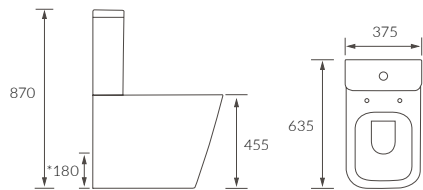

CLOSE COUPLED WC RIMLESS COMFORT HEIGHT FULLY SHROUDED

Coupling to soil stack:
Straight out
and straight down
Distance from soil pipe
spigot to wall: 205mm
Cistern inlet position:
Left