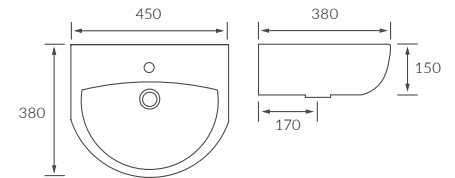

CLOAKROOM BASIN

450 x 380mm