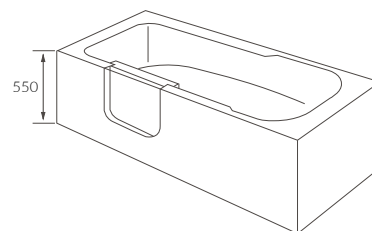

Capacity 1500mm - 135 litres, 1600mm - 142 litres, 1700mm - 156 litres

ORIH BATH

Capacity 190 litres

HARO SQUARE SINGLE END BATH

Capacity 230 litres

HARO ROUND SINGLE END BATH

Capacity 185 litres

Access bath