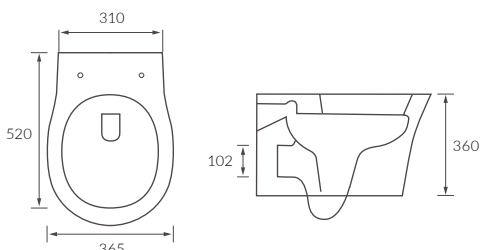

WALL HUNG PAN

Coupling to soil stack: Straight out and straight down
Distance from soil pipe spigot to wall: 75mm
For use with concealed cistern