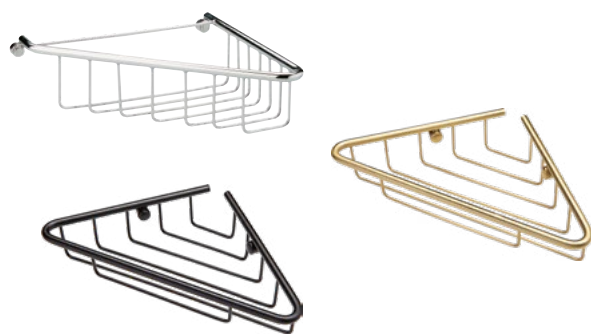

10 YEAR GUARANTEE

on all accessories

Shower Storage

Chrome, Matt Black
& Brushed Brass

KARINA 2 TIER CADDY

W250 x H540 x D175mm

Chrome	KBBS101700	£247
--------	------------	-------------

FELISA 1 TIER CORNER CADDY