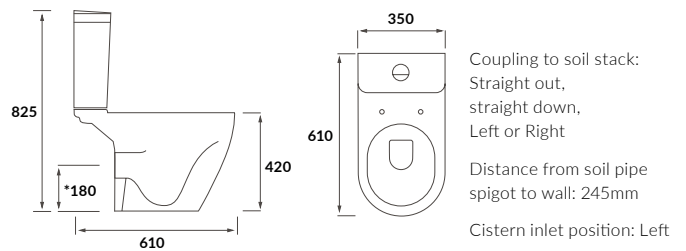

SWIRLUX CLOSE COUPLED SHORT PROJECTION PAN AND CISTERN OPEN BACK