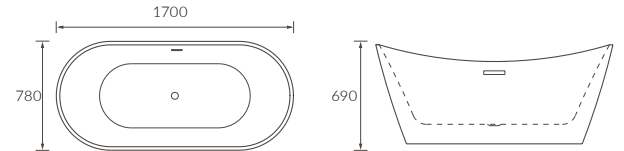

BENAVENTE FLOORSTANDING BATH

Capacity 245 litres