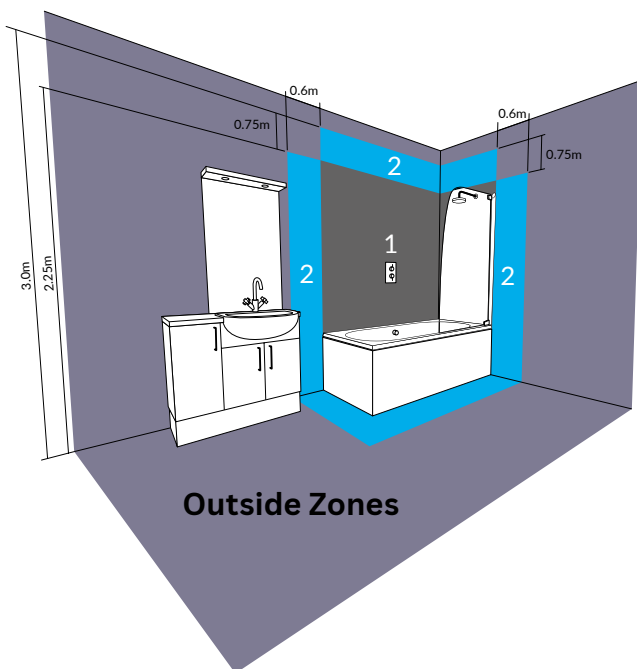

Gravity Fed System

This is usually a tank in the loft space or inside an airing cupboard. A basic guide to establish how much pressure it will deliver is how high the tank is above the tap or shower. If the tank is 2 metres above the level of the tap or shower, the water pressure will be 0.2 bar. If it is 5 metres, the water pressure will be 0.5 bar. Generally this type of system is low pressure however you can increase the pressure by installing a pump. It is recommended to seek advice from a qualified engineer or manufacturer before choosing your pump as these vary in performance.

Combination Boilers

These are high pressure systems and are usually set to operate between 0.8 to 1.5 bar. Minimum and maximum pressure can be checked with the manufacturer however most boilers have a gauge to show what pressure it is operating at. Combination boilers have an integrated pump so if the water pressure is too low for your required application, adding another pump can damage the boiler.

Sealed/Unvented Systems

These are modern systems. If you have a hot water tank, but you don't have a cold water tank (cistern) in your loft or garage, this is an unvented high pressure system. They are quite uncommon as they are more expensive however they can usually deliver around 3.0 bar of water pressure.

Mirrors

Zone 1

Electrical fittings in this zone require a separate extra low voltage and a minimum rating of IP65 (splash-proof).

Zone 2

Electrical fittings in this zone require a minimum rating of IP44 (splash-proof).

Outside Zones

Electrical fittings in this zone require no IP rating (unless cleaned by water jets).

*Tray waste is in a central position on this size tray