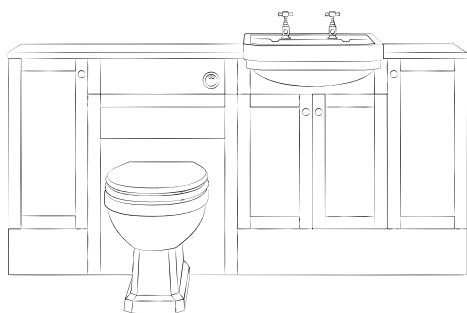

- **72-81** Chincho furniture
- **82-91** Ecija furniture
- **92-101** Anto furniture
- **102-103** Complementary basins
- **104-105** Complementary worktops
- **106-107** Complementary handles