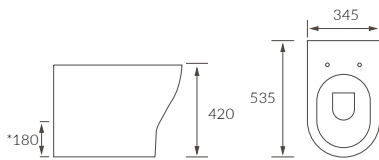

RIMLESS BACK TO WALL PAN

Coupling to soil stack: Straight out and straight down
Distance from soil pipe spigot to wall: 105mm
For use with Concealed cistern