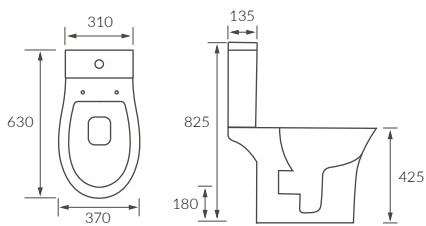

Sagunto

CLOSE COUPLED PAN AND CISTERN

Open back
Coupling to soil stack:
Straight out and straight down
Distance from soil pipe spigot to wall: 194mm
Cistern inlet position: Right