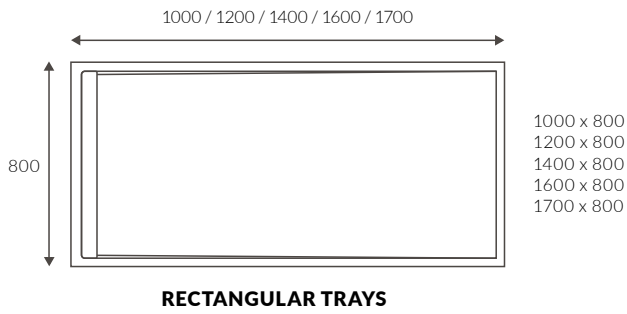

Slate trays 25mm high