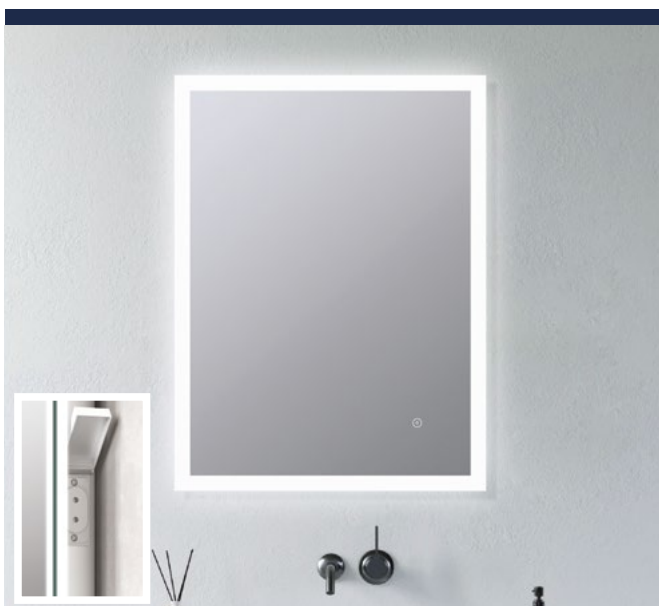

PEDRE RECTANGLE MIRROR

W600 x H800 x D55mm	KBBS106283	£352
W1200 x H600 x D55mm	KBBS106282	£520

- LED surround lighting
- Rotatable • Charging socket
- Touch sensor • Demister pad • IP44 rated
- Cool to warm lighting (6500k - 3000k)
- 2 year guarantee