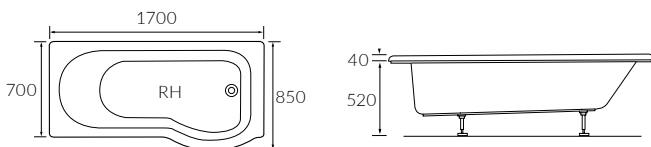

OURENSE 1700MM P SHAPE SHOWER BATH LH AND RH

Overall height including screen 2055mm. Capacity 200 litres