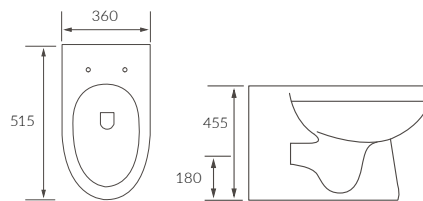

BACK TO WALL RIMLESS PAN COMFORT HEIGHT

Coupling to soil stack:
Straight out, straight down
Distance from soil pipe spigot to wall: 110mm
For use with concealed cistern
Not compatible with Linares or Vigo WC units