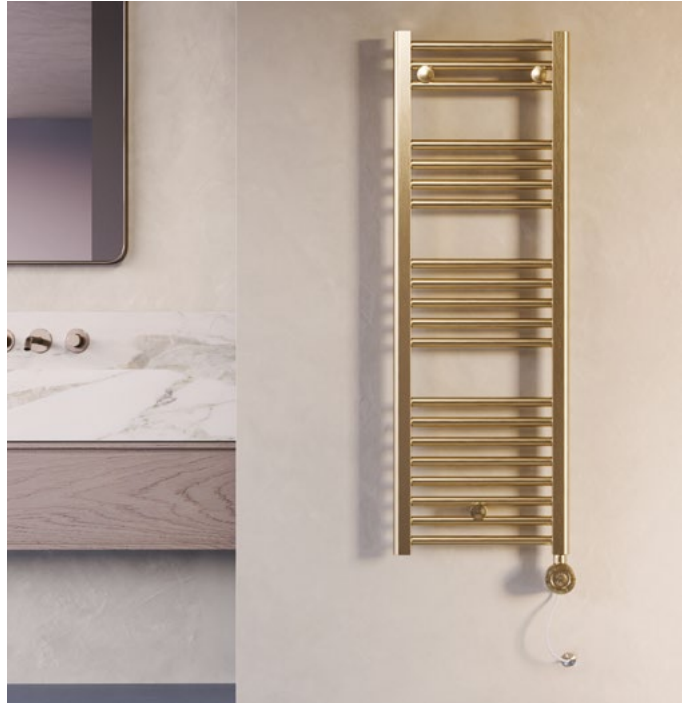

* Element kit is required see page 262

Effortless Comfort with Electric Towel Rails

Smart Heating. Stylish Design. Everyday Luxury.

 **Electric**

Our electric towel rails are the ideal solution for warm, dry towels whenever you need them - bringing both comfort and practicality to your home. Each model in our collection comes pre-fitted with a heating element and advanced thermostat control, combining intelligent functionality with sleek, modern design. It's a perfect fit for contemporary living.