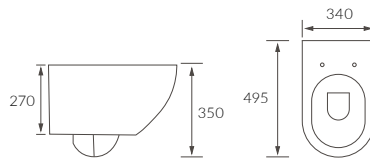

RIMLESS WALL HUNG PAN

Coupling to soil stack: Straight out and straight down
Distance from soil pipe spigot to wall: 105mm
For use with Concealed cistern