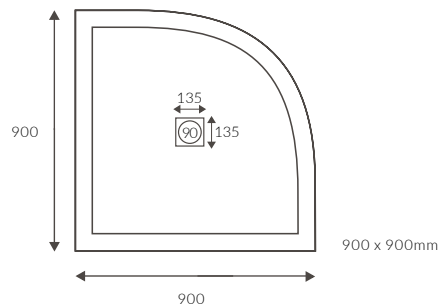

ULTRASLIM QUADRANT TRAY