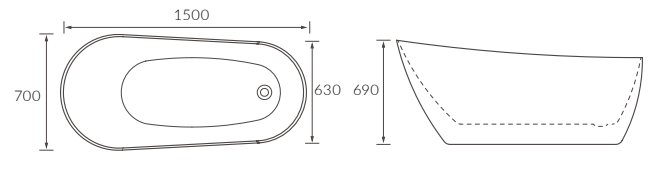

ALTEA FLOORSTANDING BATH

Capacity 212 litres