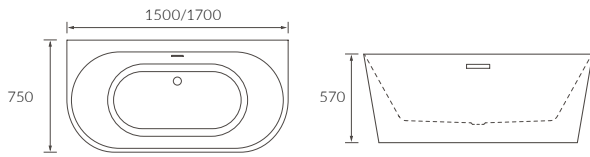

Freestanding baths

LUGO FLOORSTANDING BATH

Capacity 1550mm - 187 litres / Capacity 1700mm - 210 litres