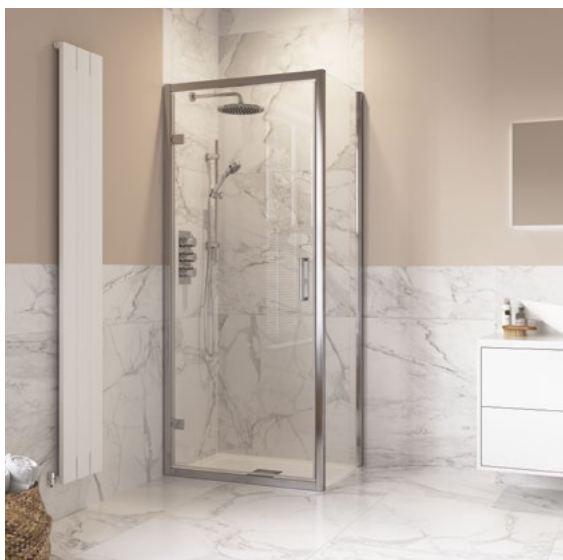

LIFETIME GUARANTEE

on all enclosures

Luz 8mm

2000MM HIGH

HINGE DOOR			True wall adjustments (min/max mm)		Door Opening (mm)
			Corner Application	Recess Application	
760mm	KBBS3813	£395	730 - 750	728 - 768	620
800mm	KBBS3814	£395	770 - 790	768 - 808	660
900mm	KBBS3815	£395	870 - 890	868 - 908	760
OPTIONAL SIDE PANEL FOR HINGE DOOR					
800mm	KBBS3819	£235	770 - 790		
900mm	KBBS3820	£255	870 - 890