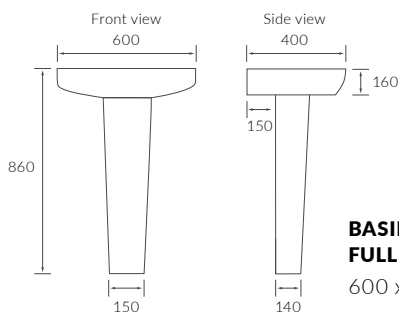

Tarifa

BASIN WITH FULL PEDESTAL
600 x 400mm