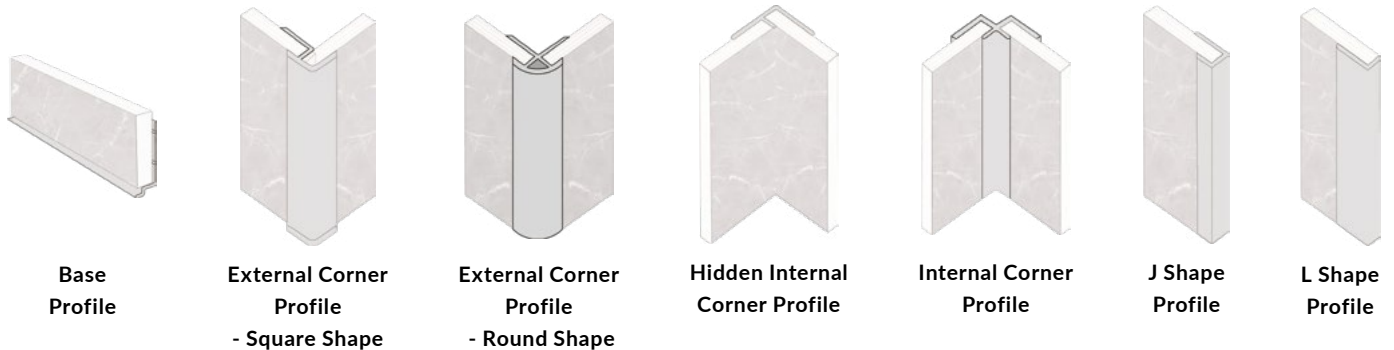

Pebble Granite
Microdot

Pack x2
DIWW0488 **£475**
Single
DIWW0490 **£255**

Arctic Onyx
Extreme Matt

Pack x2
DIWW0500 **£475**
Single
DIWW0502 **£255**

Profiles & Accessories

PROFILES

Internal corner profile	Aluminium	DIWW0418	£35	Use hidden internal corners if you want a seamless room with no metal strips in the corners
Internal corner profile	Chrome	DIWW0426	£40	
Internal corner profile	White	DIWW0450	£20	Hide exposed edges with a J or L shape profile – this works with half walls
135° Internal corner profile	Aluminium	DIWW0406	£35	
Hidden internal corner profile	Aluminium	DIWW0434	£35	Use an L shape for windows and boxing in
2 Part internal corner profile	Aluminium	DIWW0408	£35	
2 Part internal corner profile	Black	DIWW0410	£35	
135° External corner profile	Aluminium	DIWW0404	£35	
External corner profile round shape	Aluminium	DIWW0412	£35	
External corner profile round shape	Chrome	DIWW0422	£40	
External corner profile round shape	White	DIWW0448	£20	
External corner profile square shape	Aluminium	DIWW0430	£35	
External corner profile square shape	Black	DIWW0432	£35	
Base profile	Aluminium	DIWW0436	£35	
Base profile	Black	DIWW0438	£35	
J shape profile	Aluminium	DIWW0420	£35	
J shape profile	Chrome	DIWW0428	£40	
L shape profile	Aluminium	DIWW0440	£35	
L shape profile	Black	DIWW0442	£35	
L shape profile	White	DIWW0452	£20	
L shape profile small	Aluminium	DIWW0444	£35	
L shape profile small	Black	DIWW0446	£35	
H shape stacking 2 part profile	Aluminium	DIWW0414	£35	
H shape stacking 2 part profile	Black	DIWW0416	£35	
H shape stacking 2 part profile	Chrome	DIWW0424	£40	
H shape stacking 2 part profile	White	DIWW0454	£20	