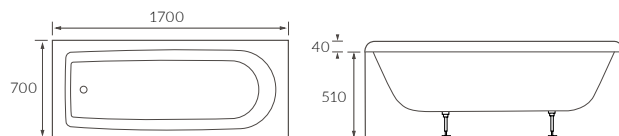

Capacity 1500mm - 135 litres, 1600mm - 142 litres, 1700mm - 156 litres

ORIH BATH

Capacity 190 litres

HARO SQUARE SINGLE END BATH

Capacity 230 litres

HARO ROUND SINGLE END BATH

Capacity 185 litres

Access bath