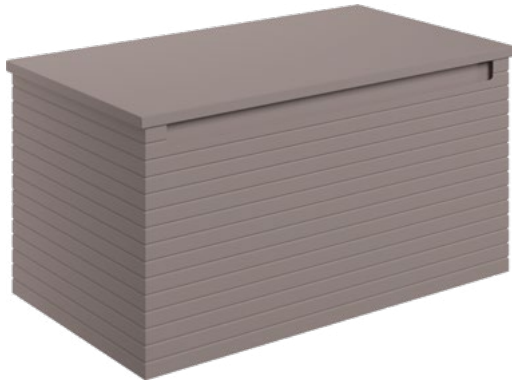

CHOOSE A WASHBOWL (PAGE 71)

WALL HUNG 810MM 1 DRAWER BASIN UNIT & TOP
W810 x H413 x D460mm

Matt Cotton	KBBS106930	£750	<i>Includes colour matched worktop</i>
Matt Taupe	KBBS116029	£750	
Matt Willow Green	KBBS106940	£750