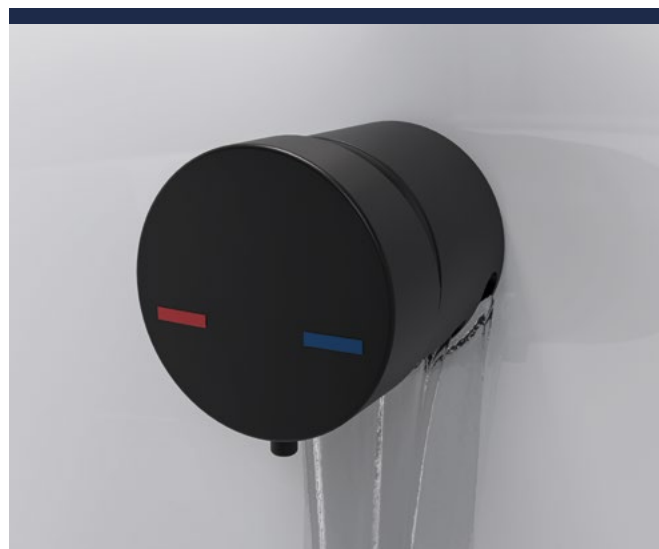

BLACK BATH OVERFLOW FILLER

Black KBBS108977 **£169**