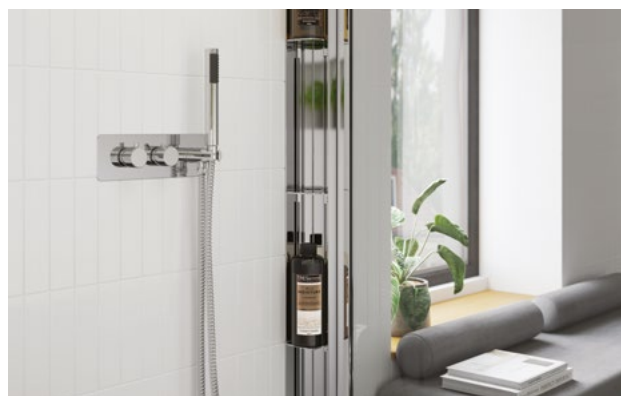

Storage Shelf

Keep your shower space sleek, organised, and effortlessly stylish with our new Wetroom Storage Shelf. Designed to integrate seamlessly with your wetroom profile, the elegant shelf column attaches directly to the wall - providing a discreet, space-saving solution for storing shower essentials.

Available in Chrome, Matt Black and Brushed Brass, the shelf coordinates beautifully with our wetroom panels, maintaining a unified and contemporary aesthetic.

Clean lines, smart design, and total convenience - the perfect finishing touch for your modern wetroom.

WETROOM STORAGE SHELF

Chrome	KBBS116972	£140
Matt Black	KBBS116973	£150
Brushed Brass	KBBS116974	£160

Grab Rails & Shower Seats

Designed with both accessibility and elegance in mind, our shower grab rails and fold-down shower seats offer the perfect balance of support and style. Each piece provides extra confidence and comfort for those who need it - without compromising on design.