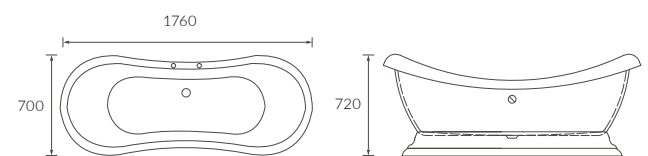

Capacity 212 litres

ESTEPONA FLOORSTANDING BATH

Capacity 207 litres

JAEN FLOORSTANDING BATH

Capacity 1550 x 745 x 580mm - 200 litres
Capacity 1655 x 745 x 580mm - 220 litres

BLANES BATH

Capacity 1530 x 670 x 760mm - 147 litres