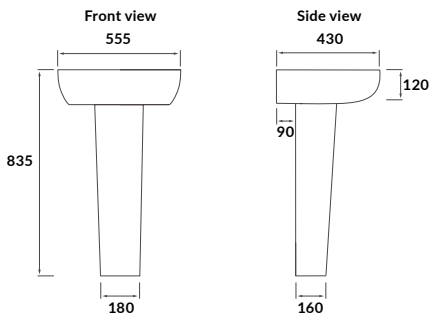

Cadiz

BASIN WITH FULL PEDESTAL
555 x 430mm