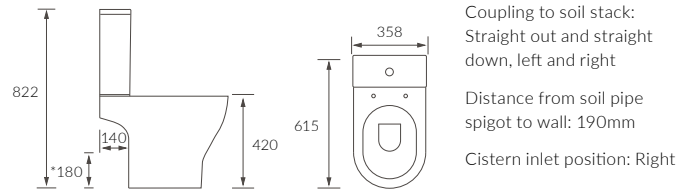

RIMLESS CLOSE COUPLED PAN AND CISTERN OPEN BACK

Coupling to soil stack:
Straight out and straight
down, left and right
Distance from soil pipe
spigot to wall: 190mm
Cistern inlet position: Right