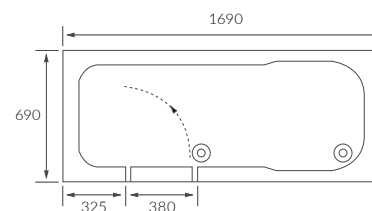

Capacity 1500mm - 135 litres, 1600mm - 142 litres, 1700mm - 156 litres

ORIH BATH

Capacity 190 litres

HARO SQUARE SINGLE END BATH

Capacity 230 litres

HARO ROUND SINGLE END BATH

Capacity 185 litres

Access bath