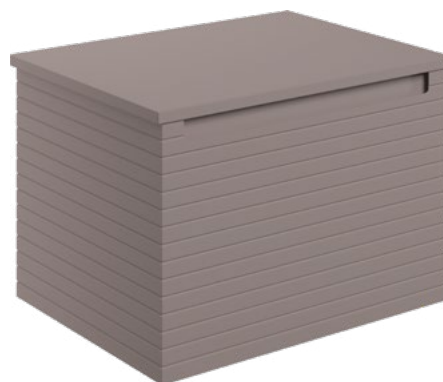

WALL HUNG 815MM 1 DRAWER BASIN UNIT

W815 x H435 x D460mm

Matt Cotton	KBBS106931	£825	<i>Including 1 tap hole ceramic basin</i>
Matt Taupe	KBBS116030	£825	
Matt Willow Green	KBBS106941	£825	

CHOOSE A WASHBOWL (PAGE 71)

WALL HUNG 610MM 1 DRAWER BASIN UNIT & TOP

W610 x H413 x D460mm

Matt Cotton	KBBS106928	£675	<i>Includes colour matched worktop</i>
Matt Taupe	KBBS116026	£675	
Matt Willow Green	KBBS106938	£675