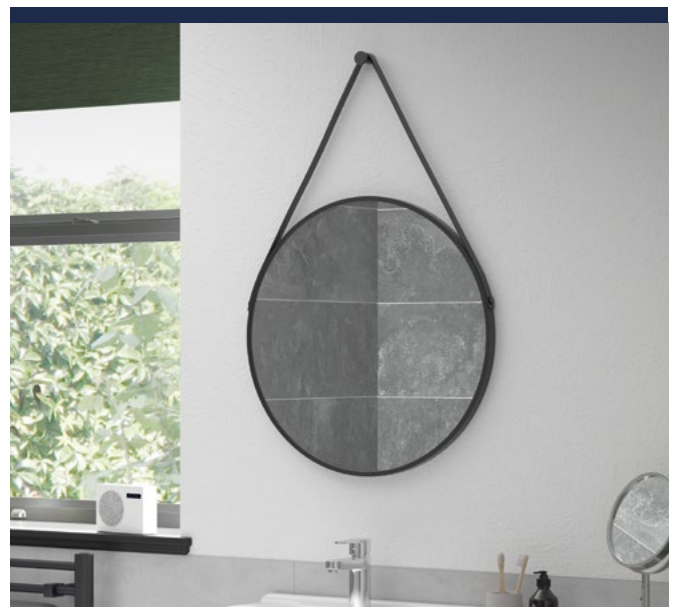

SIERRA ROUND MIRROR

Matt Black

Dia 500mm

H989 (inc. strap) x D32mm

KBBS106271

£184

- Matt black coated aluminium frame with leather effect black strap and black hanging hook
- 2 year guarantee