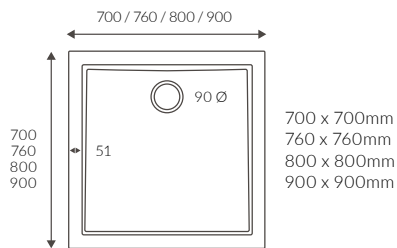

Low profile trays 40mm high

LOW PROFILE SQUARE TRAYS