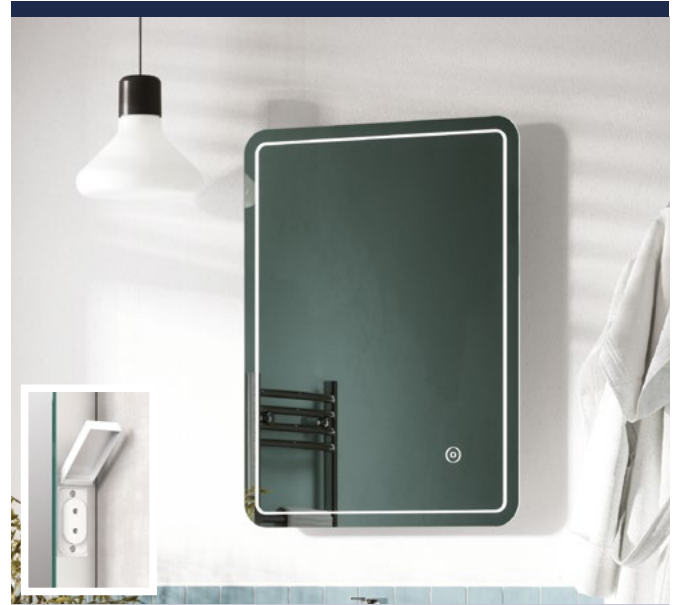

REUS RECTANGLE MIRROR

W500 x H700 x D45mm KBBS106293 **£289**
W600 x H800 x D45mm KBBS106294 **£321**

- Front curved LED strip • Rotatable
- Charging socket • Touch sensor
- Demister pad • IP44 rated
- Cool to warm lighting (6500k - 3000k)
- 2 year guarantee