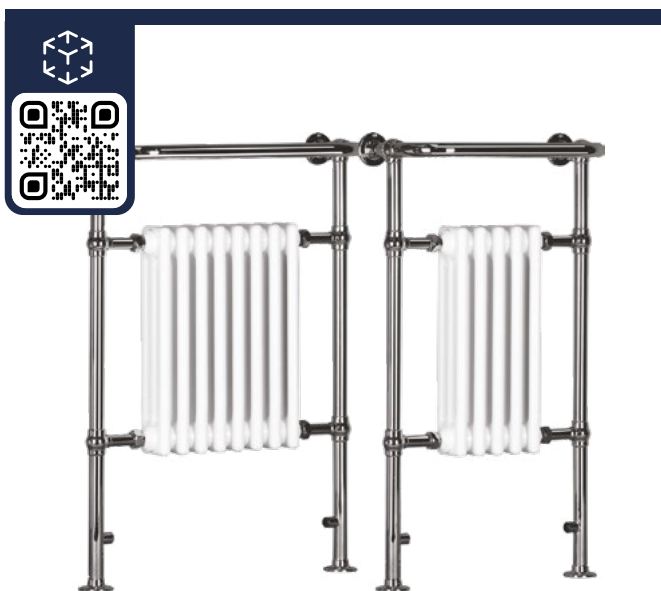

CARLOS

H963 x D230mm

W538 White	BTU's: 1246	KBBS103009	£504
W673 White	BTU's: 1778	KBBS103008	£552