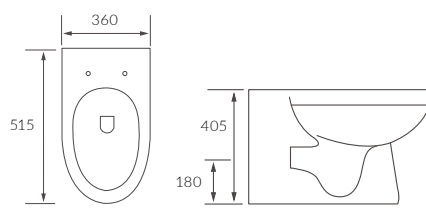

BACK TO WALL RIMLESS PAN

Coupling to soil stack:
Straight out and straight down
Distance from soil pipe spigot to wall: 110mm
For use with concealed cistern