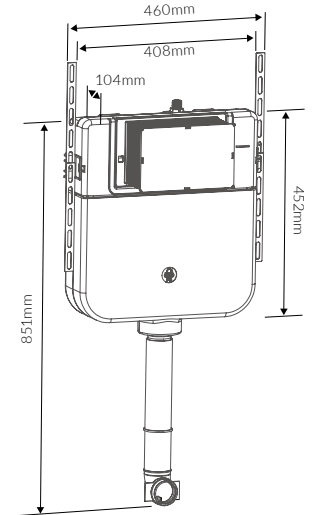

Wall hung frames, concealed cisterns & flush plates

WALL HUNG WC FRAME
Incl. Cistern

WALL HUNG WC FRAME
Excl. Cistern

LOW HEIGHT WC FRAME
Incl. Cistern

SLIM CONCEALED CISTERN

ROUND FLUSH PLATE

RECTANGLE FLUSH PLATE