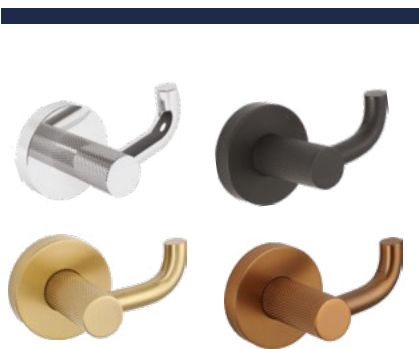

Alora

Chrome

TOWEL RING
W180 x H200 x D54mm

Chrome	KBBS116323	£40
Matt Black	KBBS116324	£40
Brushed Brass	KBBS116325	£45
Brushed Bronze	KBBS116326	£45

ROBE HOOK
W75 x H50 x D54mm

Chrome	KBBS116327	£29
Matt Black	KBBS116328	£29
Brushed Brass	KBBS116329	£32
Brushed Bronze	KBBS116330	£32