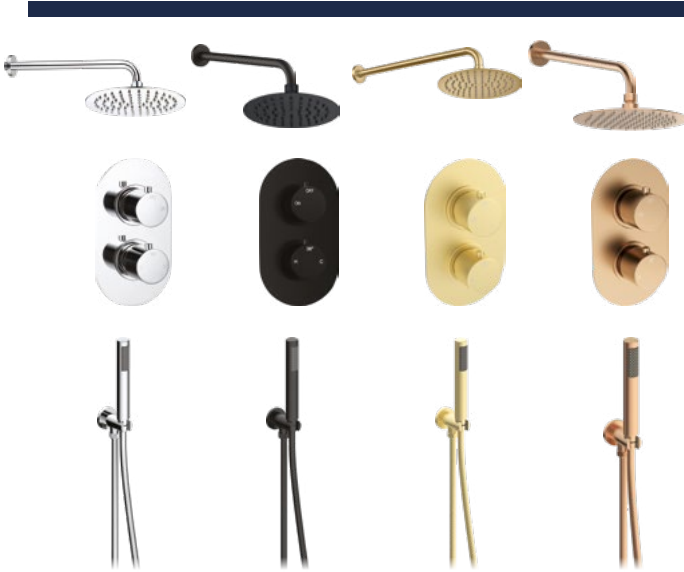

Round Mixer Showers

ASTO PACK 4

Chrome	KBBS116244	£400
Matt Black	KBBS116246	£450
Brushed Brass	KBBS116248	£500
Brushed Bronze	KBBS116250	£500

- Two outlet thermostatic valve
- Premium cast valve with stainless steel cover plate
- 250mm stainless steel showerhead with 320mm brass shower arm
- Integrated wall elbow with hand shower and hose
- Minimum pressure 0.1 bar