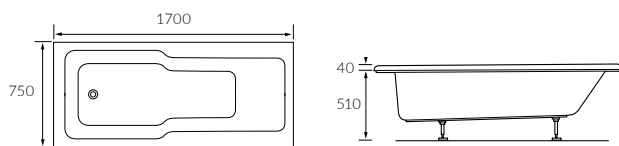

Capacity 1500mm - 135 litres, 1600mm - 142 litres, 1700mm - 156 litres

ORIH BATH

Capacity 190 litres

HARO SQUARE SINGLE END BATH

Capacity 230 litres

HARO ROUND SINGLE END BATH

Capacity 185 litres

Access bath