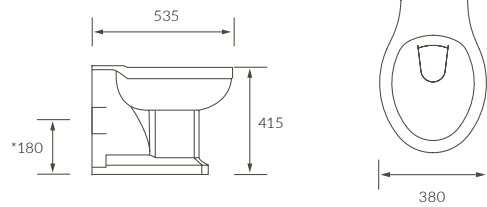

BACK TO WALL PAN

Coupling to soil stack: Straight out and straight down
Distance from soil pipe spigot to wall: 100mm
For use with concealed cistern