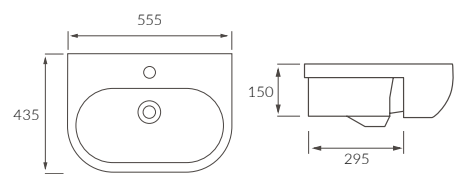

SEMI RECESSED BASIN

555 x 435mm