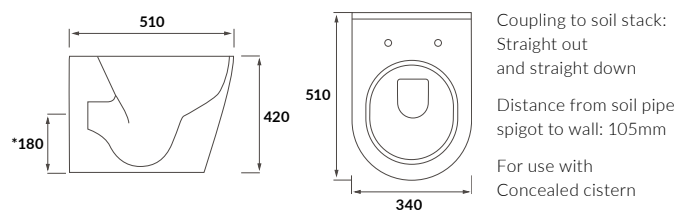

SWIRLUX SHORT PROJECTION BACK TO WALL PAN