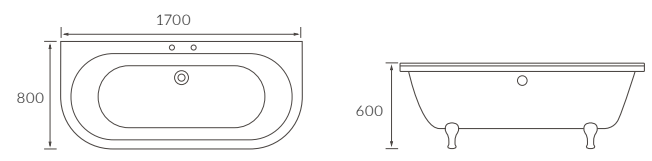

FERRO BATH

Capacity 182 litres