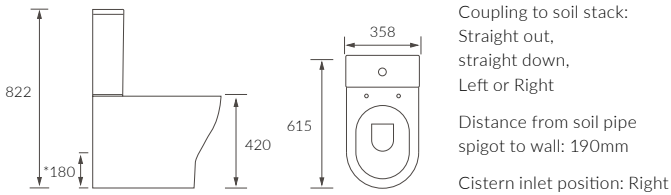

Leon

RIMLESS CLOSE COUPLED PAN AND CISTERN FULLY SHROUDED

Coupling to soil stack:
Straight out,
straight down,
Left or Right
Distance from soil pipe
spigot to wall: 190mm
Cistern inlet position: Right