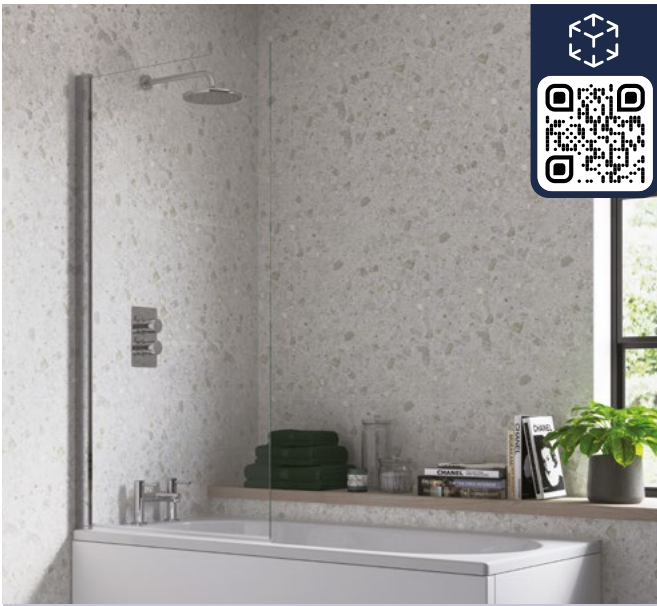

TORREV ACRYLIC PANELS

1700mm front panel	KBBS3476	£108
700mm end panel	KBBS3478	£66
750mm end panel	KBBS3479	£66

VINAROS CONTEMPORARY TWO PIECE LACQUERED GLOSS PANELS

White Gloss Height		
450mm to 560mm		
1700mm Front panel	KBBS103383	£150
700mm End panel	KBBS103384	£70

5 YEAR GUARANTEE
on Bath Screens

SINGLE STRAIGHT BATH SCREEN

Chrome KBBS3769 **£184**

- 6mm glass
- 1500mm high
- Easy clean glass
- 180° pivot
- Modern square profile

SINGLE STRAIGHT BATH SCREEN

Matt Black KBBS104939 **£220**

- 6mm glass
- 1500mm high
- Easy clean glass
- 180° pivot

SINGLE STRAIGHT BATH SCREEN

Brushed Brass KBBS107501 **£250**

- 6mm glass
- 1500mm high
- Easy clean glass
- 180° pivot

SINGLE STRAIGHT BATH SCREEN