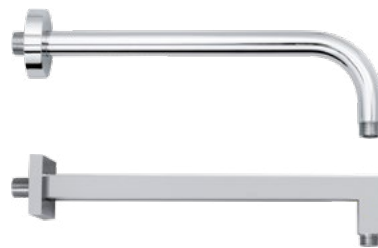

WALL ARM

Round 300mm	DICM0490	£74
Round 400mm	DICM0440	£79
Square 300mm	DICM0496	£111
Square 400mm	DICM0442	£118