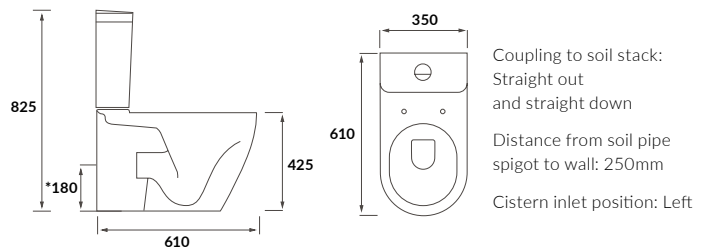

BASIN WITH SEMI PEDESTAL
555 x 430mm

SEMI RECESSED BASIN
555 x 435mm

SWIRLUX CLOSE COUPLED SHORT PROJECTION PAN AND CISTERN FULLY SHROUDED