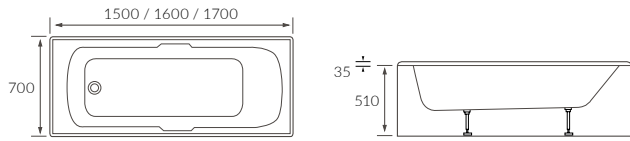

Single end baths

BURGOS SINGLE END BATH

Capacity 1500mm - 160 litres, 1600mm - 170 litres, 1700mm - 190 litres