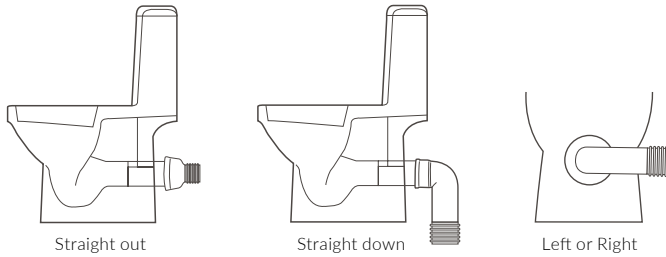

Coupling to soil stack guide