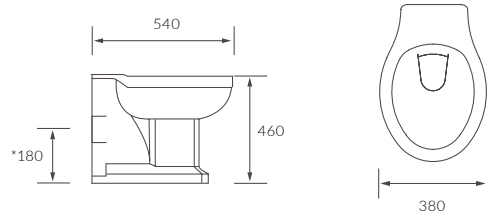

COMFORT HEIGHT BACK TO WALL PAN

Coupling to soil stack: Straight out and straight down
Distance from soil pipe spigot to wall: 100mm
For use with concealed cistern