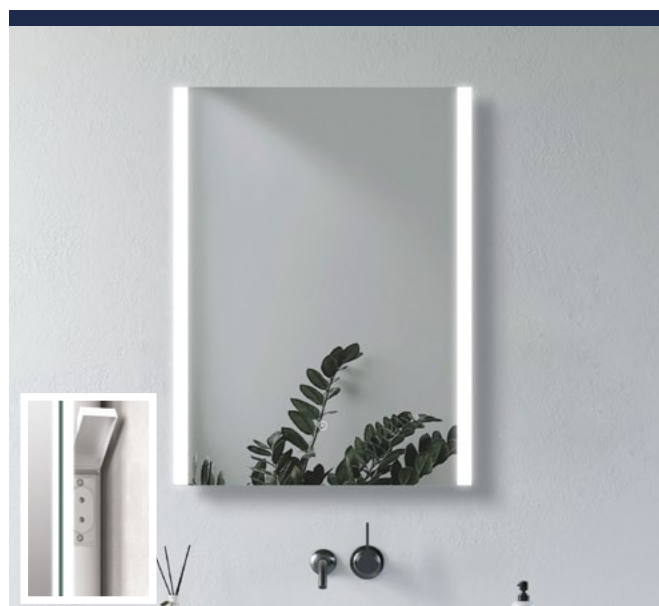

CUENCA RECTANGLE MIRROR

W500 x H700 x D55mm	KBBS106241	£319
W600 x H800 x D55mm	KBBS106242	£376

- 40mm side lit LED strips • Frosted mirror design to edges
- Charging socket • Touch sensor
- Cool to warm lighting (6500k - 3000k)
- Demister pad • IP44 rated • 2 year guarantee