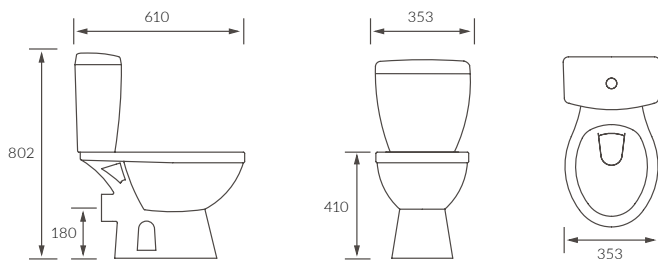

CLOSE COUPLED PAN AND CISTERN

Coupling to soil stack: Straight out, straight down, Left or Right

Distance from soil pipe spigot to wall: 100mm

Cistern inlet position: Left