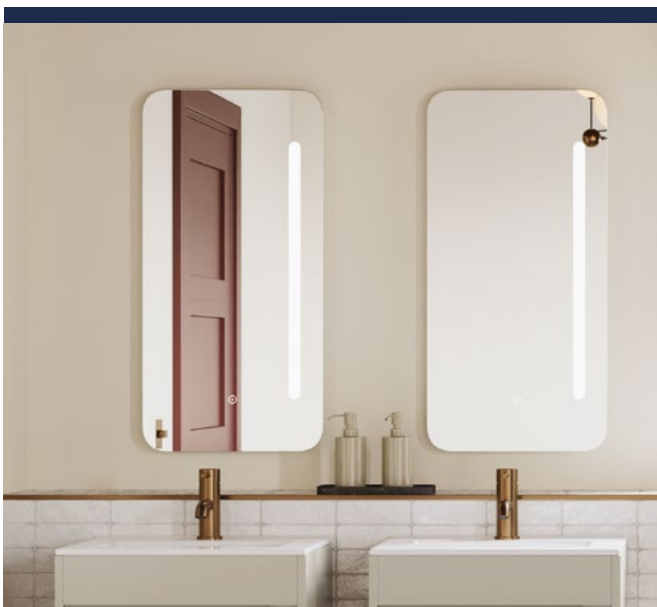

KAMAK OBLONG MIRROR

W400 x H800 x D31mm

Aluminium

KBBS116288

£205

- Oblong aluminium frame with LED strip
- Touch sensor
- Demister pad
- IP44 rated
- Cool to warm lighting (6000k-3000k)
- 2 year guarantee