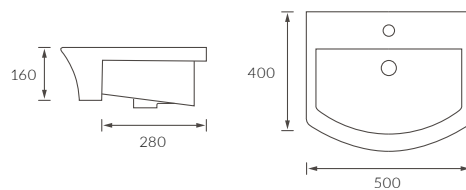

SEMI RECESSED BASIN

500 x 400mm