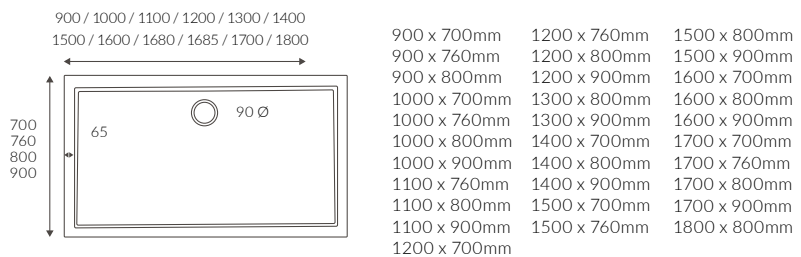

LOW PROFILE RECTANGULAR TRAYS