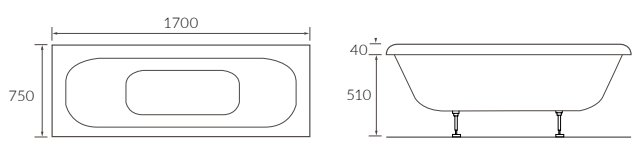

Double end baths

MANRESA LUXURY DOUBLE END BATH

Capacity 225 litres