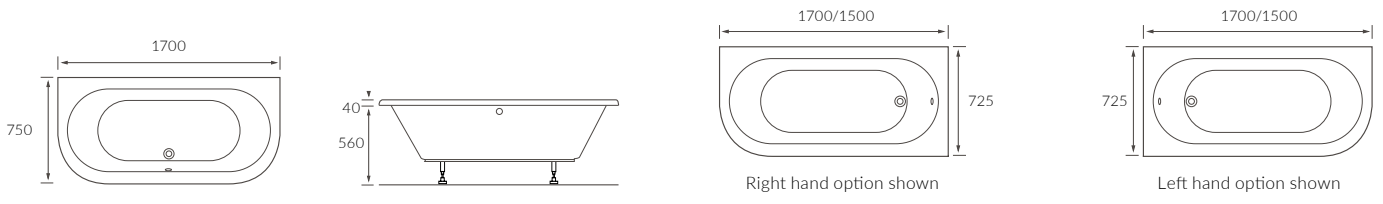

Back to wall baths

SEBASTIAN BACK TO WALL BATH

Capacity 205 litres

SORIA BACK TO WALL BATH

Capacity 1695 x 745mm - 195 litres
Capacity 1500 x 745mm - 165 litres