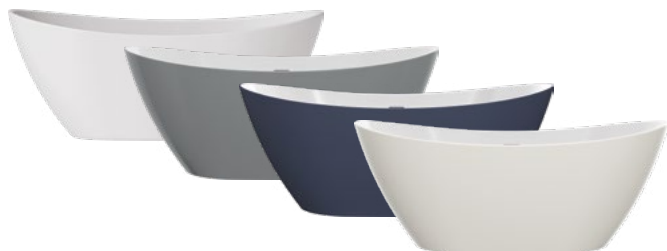

Modern Freestanding Baths

Fuen

FREESTANDING BATH

L1500 x W720 x H720mm

White KBBS104116 **£1,389**

0 tap hole, Includes pre-fitted integrated waste.

Benavente

FREESTANDING BATH