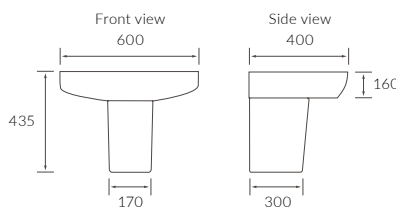

BASIN WITH FULL PEDESTAL
600 x 400mm

BASIN WITH SEMI PEDESTAL
600 x 400mm