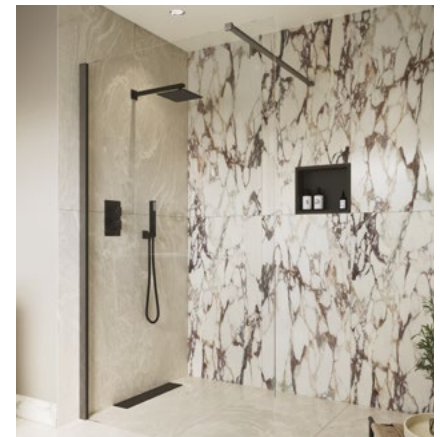

800mm	780 - 800	1000mm	980 - 1000
900mm	880 - 900	1200mm	1180 - 1200

TOUGHENED
SAFETY GLASS

TOTALLY
HIDDEN FIXINGS

POWER SHOWER
COMPATIBLE

1950MM HIGH

Luz Clear Glass

8MM CLEAR GLASS

	Chrome		Matt Black		Brushed Brass		Brushed Bronze		Gunmetal	
500mm	KBBS107513	£220	KBBS107537	£230	KBBS107561	£240	KBBS108945	£240	KBBS117138	£240
700mm	KBBS107514	£225	KBBS107538	£235	KBBS107562	£245	KBBS108946	£245	KBBS117139	£245
760mm	KBBS107515	£230	KBBS107539	£240	KBBS107563	£250	KBBS108947	£250	KBBS117140	£250
800mm	KBBS107516	£235	KBBS107540	£245	KBBS107564	£255	KBBS108948	£255	KBBS117141	£255
900mm	KBBS107517	£245	KBBS107541	£255	KBBS107565	£265	KBBS108949	£265	KBBS117142	£265
1000mm	KBBS107518	£260	KBBS107542	£270	KBBS107566	£280	KBBS108950	£280	KBBS117143	£280
1100mm	KBBS108936	£280	KBBS108937	£290	KBBS108938	£300	KBBS108951	£300	KBBS117144	£300
1200mm	KBBS107519	£300	KBBS107543	£310	KBBS107567	£320	KBBS108952	£320	KBBS117145	£320
1400mm	KBBS107520	£340	KBBS107544	£350	KBBS107568	£360	KBBS108953	£360	KBBS117146	£360