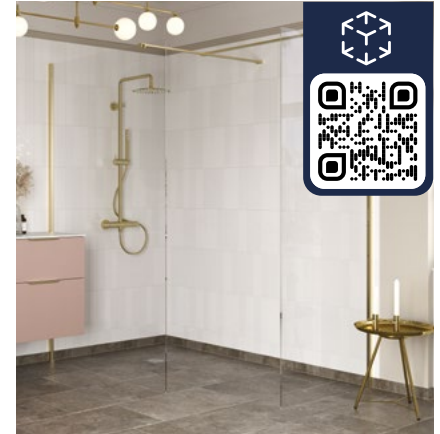

800mm	780 - 800	1000mm	980 - 1000
900mm	880 - 900	1200mm	1180 - 1200

TOUGHENED
SAFETY GLASS

TOTALLY
HIDDEN FIXINGS

POWER SHOWER
COMPATIBLE

1950MM HIGH

Luz Clear Glass

8MM CLEAR GLASS

	Chrome		Matt Black		Brushed Brass		Brushed Bronze		Gunmetal	
500mm	KBBS107513	£220	KBBS107537	£230	KBBS107561	£240	KBBS108945	£240	KBBS117138	£240
700mm	KBBS107514	£225	KBBS107538	£235	KBBS107562	£245	KBBS108946	£245	KBBS117139	£245
760mm	KBBS107515	£230	KBBS107539	£240	KBBS107563	£250	KBBS108947	£250	KBBS117140	£250
800mm	KBBS107516	£235	KBBS107540	£245	KBBS107564	£255	KBBS108948	£255	KBBS117141	£255
900mm	KBBS107517	£245	KBBS107541	£255	KBBS107565	£265	KBBS108949	£265	KBBS117142	£265
1000mm	KBBS107518	£260	KBBS107542	£270	KBBS107566	£280	KBBS108950	£280	KBBS117143	£280
1100mm	KBBS108936	£280	KBBS108937	£290	KBBS108938	£300	KBBS108951	£300	KBBS117144	£300
1200mm	KBBS107519	£300	KBBS107543	£310	KBBS107567	£320	KBBS108952	£320	KBBS117145	£320
1400mm	KBBS107520	£340	KBBS107544	£350	KBBS107568	£360	KBBS108953	£360	KBBS117146	£360