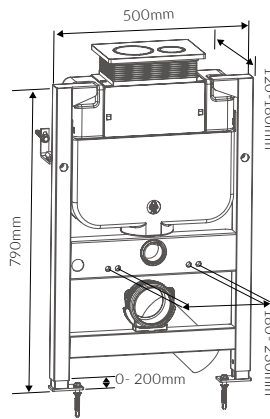

LOW HEIGHT WC FRAME
Incl. Cistern