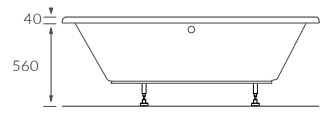

Back to wall baths

SEBASTIAN BACK TO WALL BATH

Capacity 205 litres

SORIA BACK TO WALL BATH

Capacity 1695 x 745mm - 195 litres
Capacity 1500 x 745mm - 165 litres

Double end baths

MANRESA LUXURY DOUBLE END BATH

Capacity 225 litres

MARTOS LUXURY DOUBLE END BATH

Capacity 1600 x 750 - 180 litres, 1700 x 700 - 180 litres,
1700 x 750 - 190 litres, 1800 x 800 - 210 litres

NULES LUXURY DOUBLE END BATH

Capacity 1700 x 700 - 205 litres, 1700 x 750 - 215 litres,
1700 x 800 - 225 litres, 1800 x 800 - 235 litres

Corner baths

MATARO CORNER BATH LH AND RH

Capacity 180 litres

VILLENA CORNER BATH

Capacity 390 litres