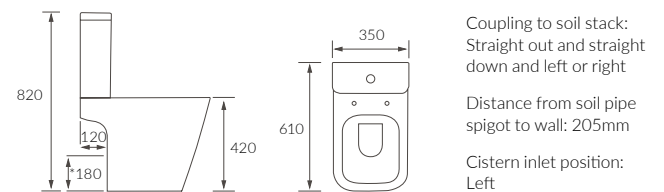

CLOSE COUPLED WC RIMLESS OPEN BACK SHORT PROJECTION

Coupling to soil stack:
Straight out and straight
down and left or right
Distance from soil pipe
spigot to wall: 205mm
Cistern inlet position:
Left