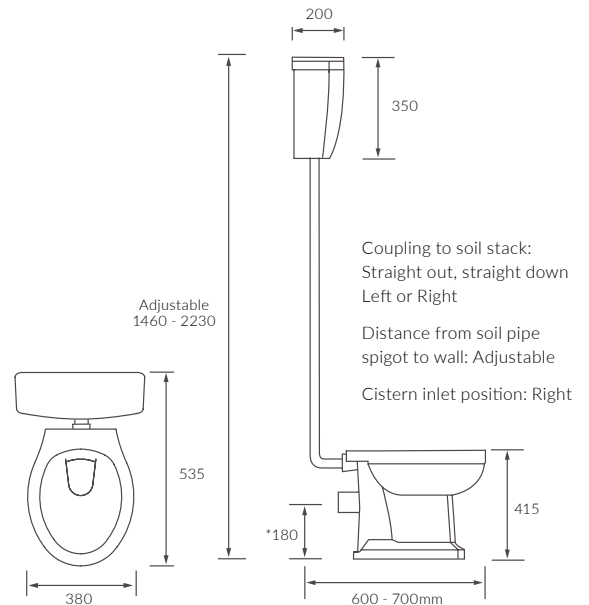

High Level Pan and Cistern

Coupling to soil stack:
Straight out, straight down
Left or Right
Distance from soil pipe
spigot to wall: Adjustable
Cistern inlet position: Right