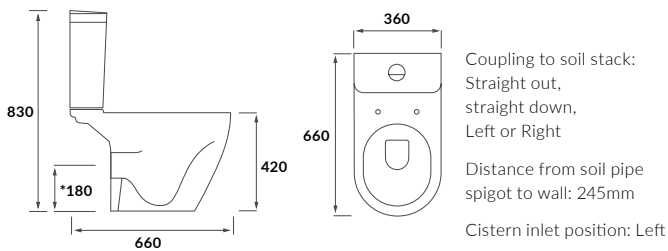

RIMLESS CLOSE COUPLED PAN AND CISTERN OPEN BACK