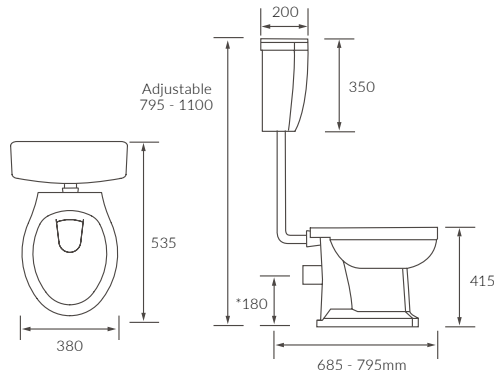

Coupling to soil stack:
Straight out, straight down,
Left or Right
Distance from soil pipe
spigot to wall: Adjustable
Cistern inlet position: Left

LOW LEVEL PAN AND CISTERN