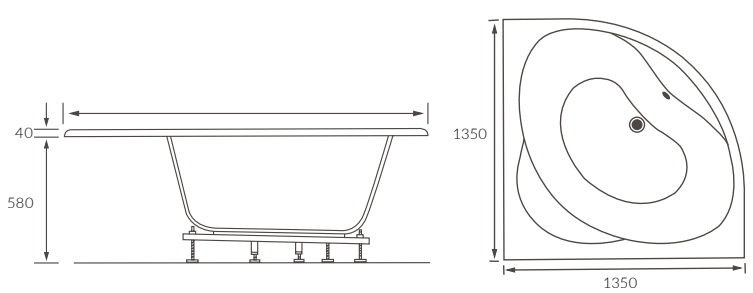

VILLENA CORNER BATH

Capacity 390 litres