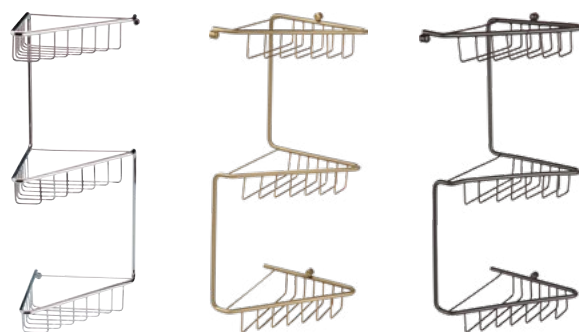

W210 x H50 x D188mm

Chrome	KBBS101696	£100
Matt Black	KBBS105489	£100
Brushed Brass	KBBS105486	£111

FELISA 2 TIER CORNER CADDY

W210 x H280 x D195mm

Chrome	KBBS101697	£153
Matt Black	KBBS105490	£153
Brushed Brass	KBBS105487	£168