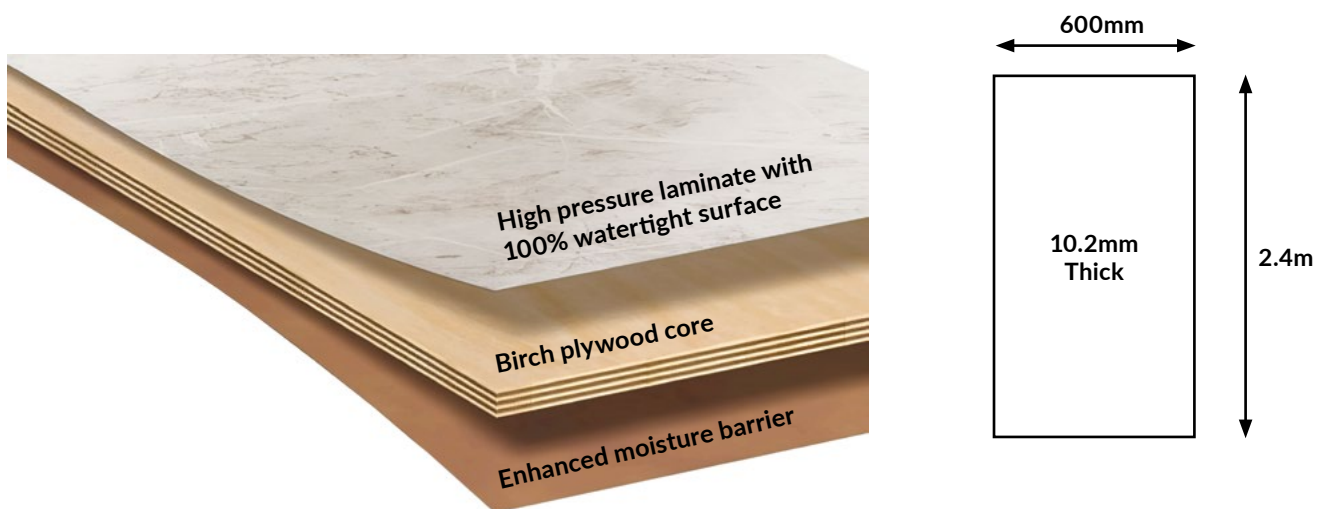

25 YEAR GUARANTEE
on all Fibo wall panels

Fibo

Fibo Wall Panels

Designed & manufactured in Norway, Fibo wall panels give you 100 percent waterproof walls with exceptional durability.

Made with a 7 layer Birch core, panels simply click together with Fibo's unique Aqualock system which provides virtually invisible joints. With the membrane in the panel front, you never have to worry about hidden damage on the back wall.

Panels can be installed up to five times faster than tiles too, which makes them a great option for fitters.

The panels are available with a range of profiles and accessories to make installation and maintenance easy. With fantastic antibacterial as well as environmental credentials, plus a 25 year warranty, the only question is which style of panel will you choose?

- 10.2mm thick wall panels available in a wide range of tile effect styles to suit any bathroom
- Choose from Urban, Scandinavian, Contemporary or Stone collections
- Range of profile trims and accessories available
- Panels are easily cut to size and can be screwed or glued directly onto solid or stud walls, meaning no need for backing boards
- Use the QR code above to visit Fibo's and find out more about the benefits of waterproof wall panels

Visit [Fibo.co.uk](https://www.fibo.co.uk)
to find out more