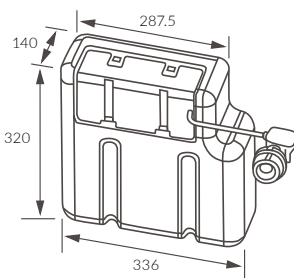

Concealed cisterns

CONCEALED CISTERN - SIDE INLET