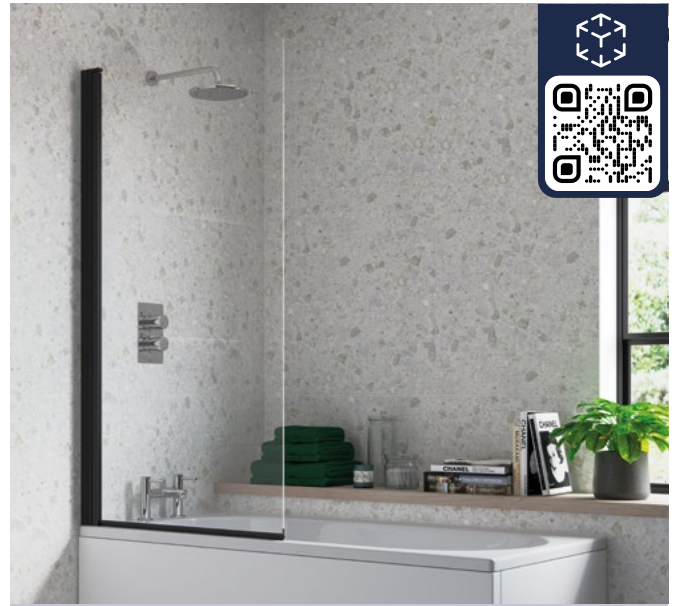

TORREV ACRYLIC PANELS

1700mm front panel	KBBS3476	£108
700mm end panel	KBBS3478	£66
750mm end panel	KBBS3479	£66

VINAROS CONTEMPORARY TWO PIECE LACQUERED GLOSS PANELS

White Gloss Height		
450mm to 560mm		
1700mm Front panel	KBBS103383	£150
700mm End panel	KBBS103384	£70

5 YEAR GUARANTEE
on Bath Screens

SINGLE STRAIGHT BATH SCREEN

Chrome KBBS3769 **£184**

- 6mm glass
- 1500mm high
- Easy clean glass
- 180° pivot
- Modern square profile

SINGLE STRAIGHT BATH SCREEN

Matt Black KBBS104939 **£220**

- 6mm glass
- 1500mm high
- Easy clean glass
- 180° pivot

SINGLE STRAIGHT BATH SCREEN

Brushed Brass KBBS107501 **£250**

- 6mm glass
- 1500mm high
- Easy clean glass
- 180° pivot

SINGLE STRAIGHT BATH SCREEN

Brushed Bronze KBBS108939 **£250**

- 6mm glass
- 1500mm high
- Easy clean glass
- 180° pivot
- Modern square profile

FLUTED SINGLE STRAIGHT BATH SCREEN

Chrome KBBS111394 **£210**

- 5mm glass
- 1500mm high
- Easy clean glass
- 180° pivot