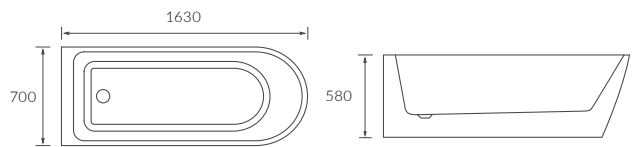

ELCHA FLOORSTANDING BATH

Capacity 1500 x 700 x 580mm - 195 litres

Capacity 1630 x 700 x 580mm - 212 litres