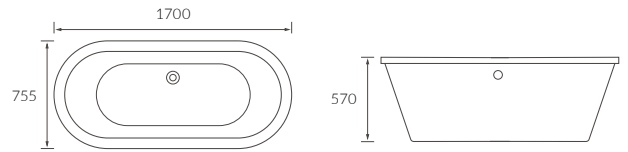

SEVILLA SKIRTED BATH

Capacity 180 litres