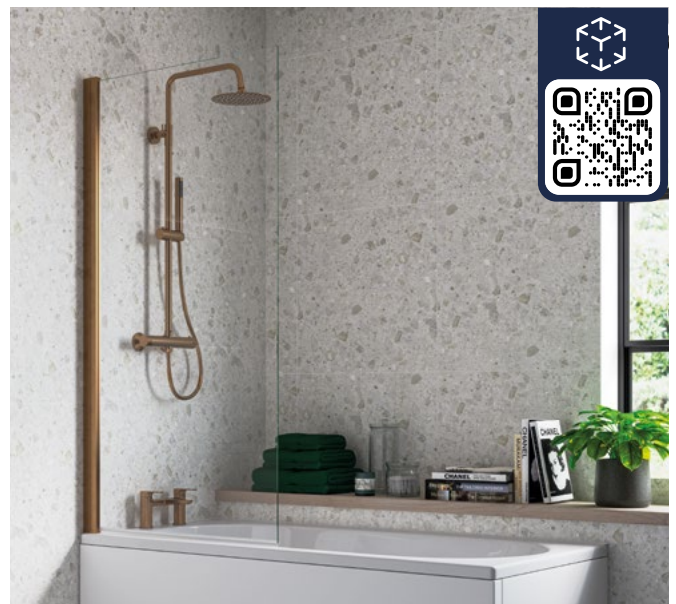

5 YEAR GUARANTEE
on Bath Screens

SINGLE STRAIGHT BATH SCREEN

Chrome KBBS3769 **£184**

- 6mm glass
- 1500mm high
- Easy clean glass
- 180° pivot
- Modern square profile

SINGLE STRAIGHT BATH SCREEN

Matt Black KBBS104939 **£220**

- 6mm glass
- 1500mm high
- Easy clean glass
- 180° pivot

SINGLE STRAIGHT BATH SCREEN

Brushed Brass KBBS107501 **£250**

- 6mm glass
- 1500mm high
- Easy clean glass
- 180° pivot

SINGLE STRAIGHT BATH SCREEN

Brushed Bronze KBBS108939 **£250**

- 6mm glass
- 1500mm high
- Easy clean glass
- 180° pivot
- Modern square profile

FLUTED SINGLE STRAIGHT BATH SCREEN

Chrome KBBS111394 **£210**

- 5mm glass
- 1500mm high
- Easy clean glass
- 180° pivot