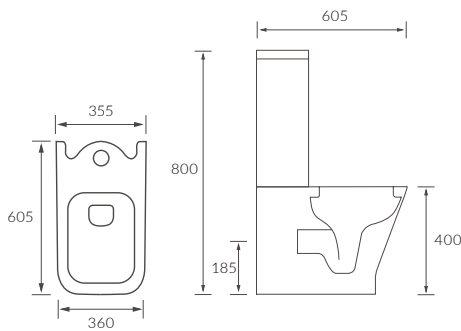

CLOSE COUPLED PAN AND CISTERN

Fully Shrouded

Coupling to soil stack:
Straight out and straight down

Distance from soil pipe spigot to wall: 164mm

Cistern inlet position: Left