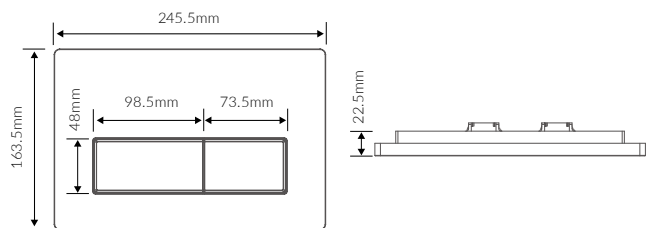

RECTANGLE FLUSH PLATE