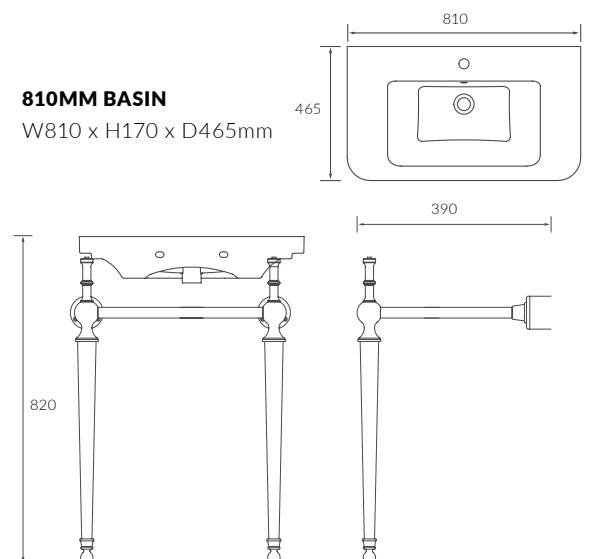

810MM BASIN

W810 x H170 x D465mm