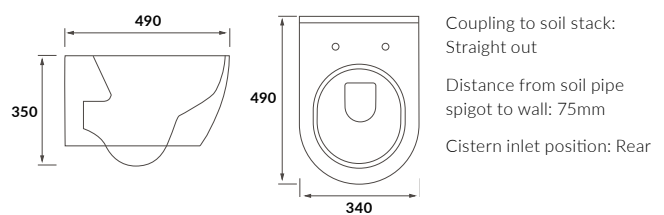

SWIRLUX SHORT PROJECTION WALL HUNG PAN