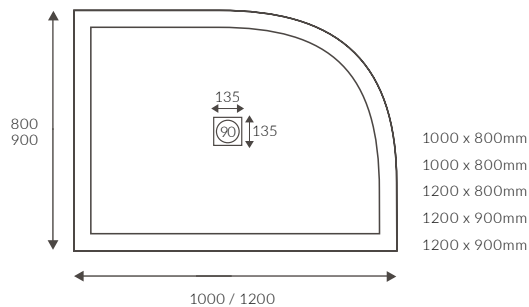

ULTRASLIM OFFSET QUADRANT TRAY