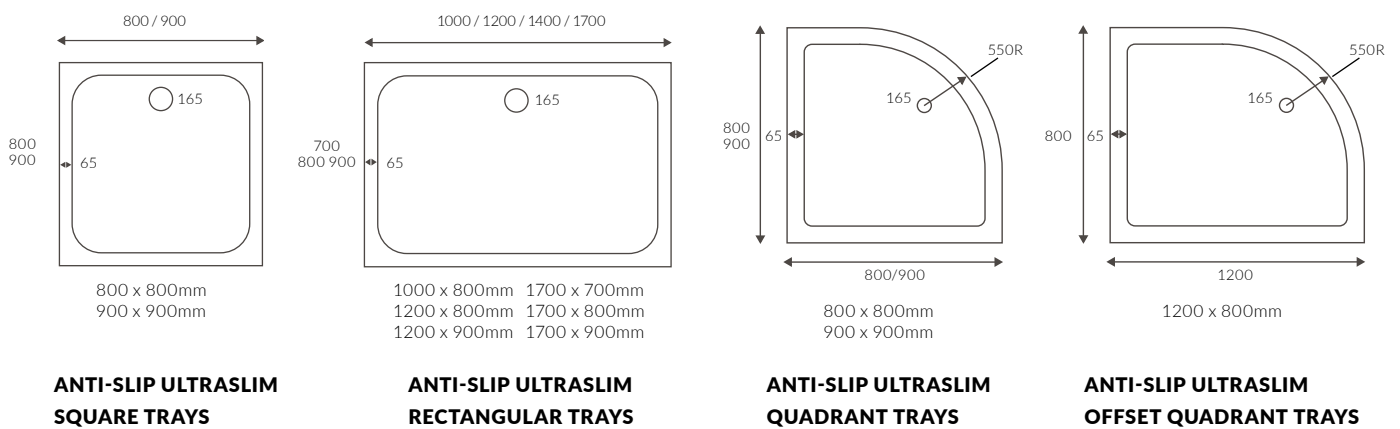

Capacity 390 litres

Slate trays 25mm high

Linear trays 25mm high

Anti-slip ultraslim trays 25mm high

Ultralim trays 25mm high

ULTRASLIM SQUARE TRAY

ULTRASLIM RECTANGULAR TRAYS

ULTRASLIM QUADRANT TRAY