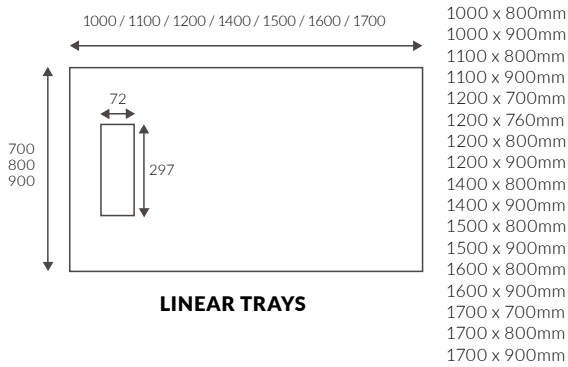

Linear trays 25mm high