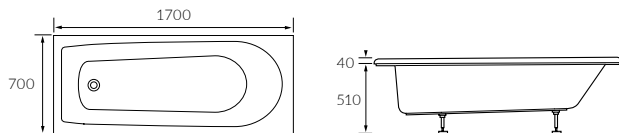

PATERNA SINGLE END BATH

Capacity 180 litres