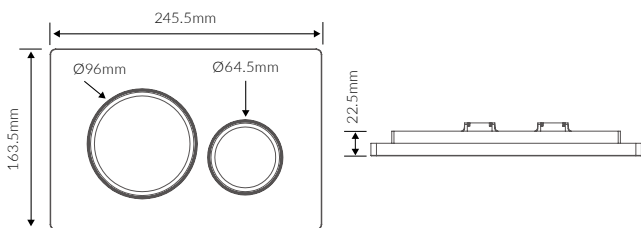

Wall hung frames, concealed cisterns & flush plates

WALL HUNG WC FRAME
Incl. Cistern

WALL HUNG WC FRAME
Excl. Cistern

LOW HEIGHT WC FRAME
Incl. Cistern

SLIM CONCEALED CISTERN

ROUND FLUSH PLATE

RECTANGLE FLUSH PLATE