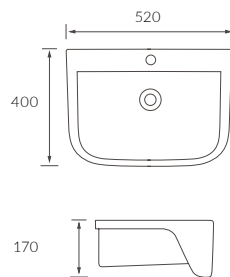

SEMI RECESSED BASIN

520 x 400mm