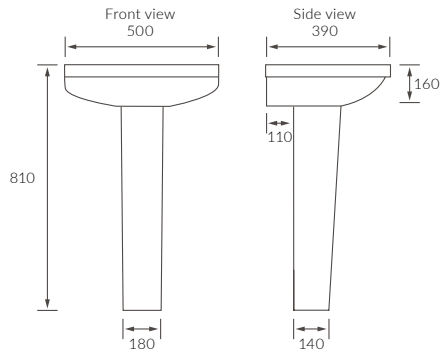

Langreo

BASIN WITH FULL PEDESTAL
500 x 390mm