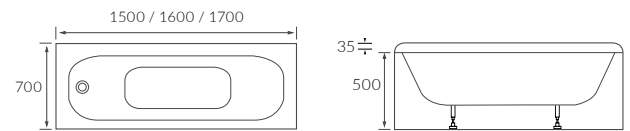

EUROWA STEEL SINGLE END BATH

Capacity 1500mm - 135 litres, 1600mm - 142 litres, 1700mm - 156 litres