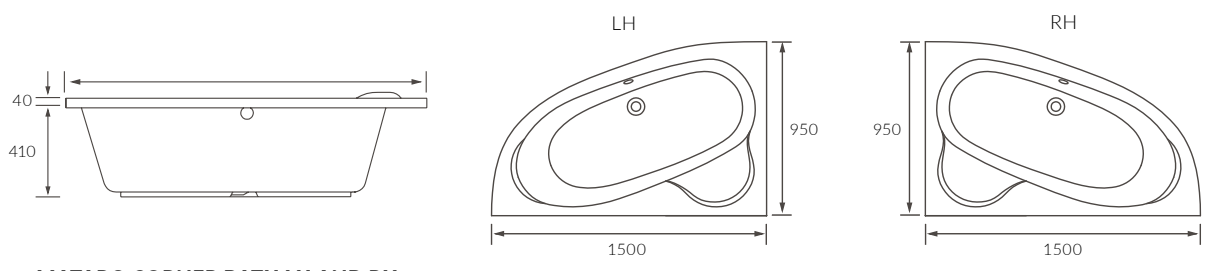

Corner baths

MATARO CORNER BATH LH AND RH

Capacity 180 litres