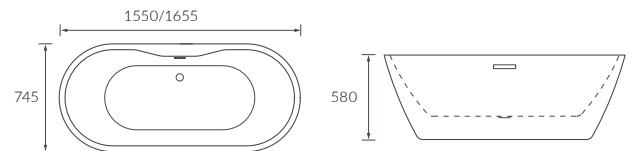

Capacity 212 litres

ESTEPONA FLOORSTANDING BATH

Capacity 207 litres

JAEN FLOORSTANDING BATH

Capacity 1550 x 745 x 580mm - 200 litres
Capacity 1655 x 745 x 580mm - 220 litres

BLANES BATH

Capacity 1530 x 670 x 760mm - 147 litres