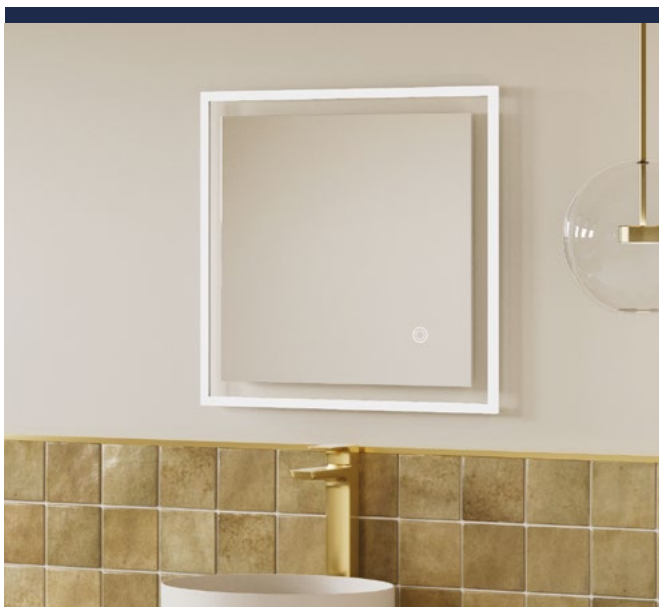

CATERINA SQUARE MIRROR

W500 x H500 x D31mm

Glass KBBS116284

£289

- Square tempered glass frame
- Touch sensor
- Demister pad
- IP44 rated
- Cool lighting (6500k)
- 2 year guarantee