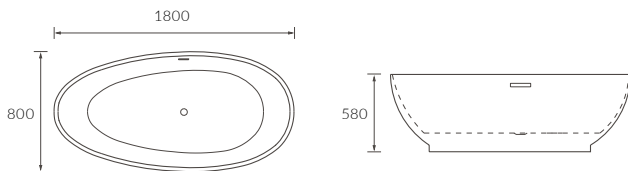

Capacity 212 litres

ESTEPONA FLOORSTANDING BATH

Capacity 207 litres

JAEN FLOORSTANDING BATH

Capacity 1550 x 745 x 580mm - 200 litres
Capacity 1655 x 745 x 580mm - 220 litres

BLANES BATH

Capacity 1530 x 670 x 760mm - 147 litres