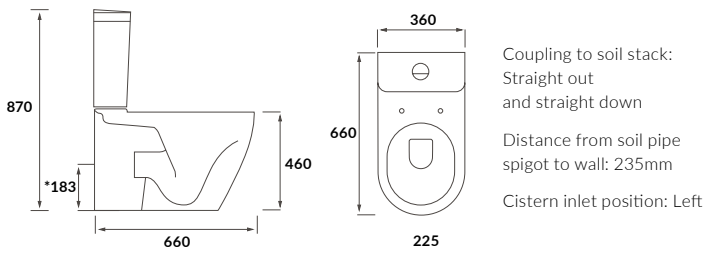

RIMLESS CLOSE COUPLED PAN AND CISTERN FULLY SHROUDED COMFORT HEIGHT

Coupling to soil stack:
Straight out
and straight down
Distance from soil pipe
spigot to wall: 235mm
Cistern inlet position: Left