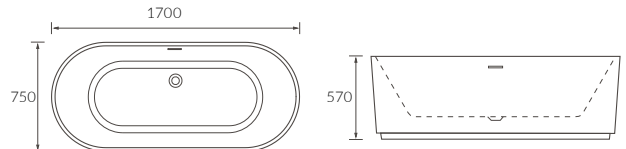

TOLEDO FLOORSTANDING BATH

Capacity 260 litres