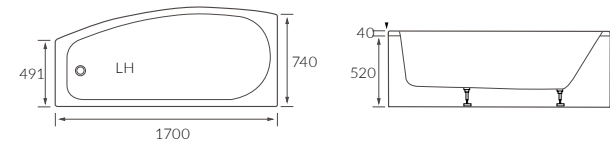

MERIDA SINGLE END BATH LH AND RH

Capacity 170 litres