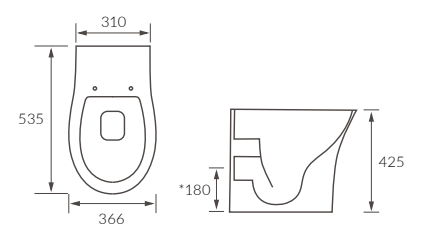

BACK TO WALL PAN

Coupling to soil stack:
Straight out and straight down
Distance from soil pipe spigot to wall: 105mm
For use with concealed cistern