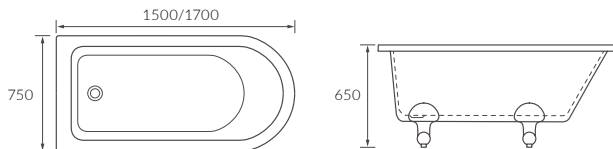

CALAFELL FLOORSTANDING BATH

W1500 Capacity 220 litres

W1700 Capacity 260 litres