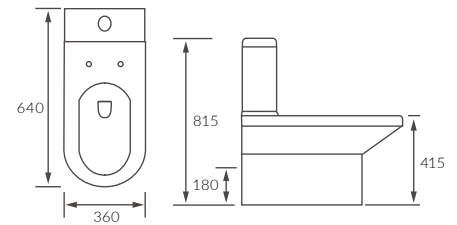

CLOSE COUPLED RIMLESS PAN AND CISTERN FULLY SHROUDED

Coupling to soil stack:
Straight out, straight down
Distance from soil pipe spigot to wall: 180mm
Cistern inlet position: Right