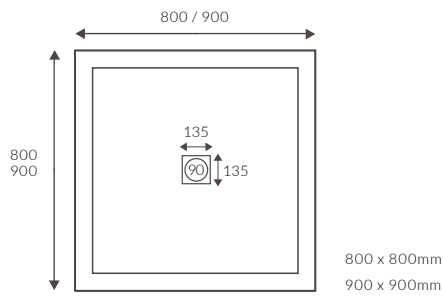

Ultralim trays 25mm high

ULTRASLIM SQUARE TRAY