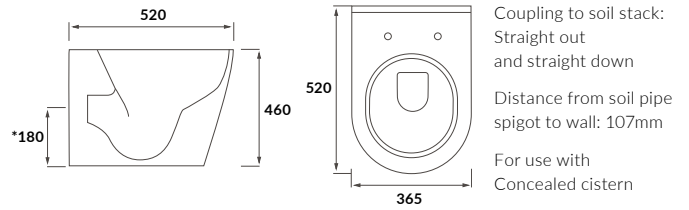

RIMLESS BACK TO WALL PAN COMFORT HEIGHT

Coupling to soil stack:
Straight out
and straight down
Distance from soil pipe
spigot to wall: 107mm
For use with
Concealed cistern