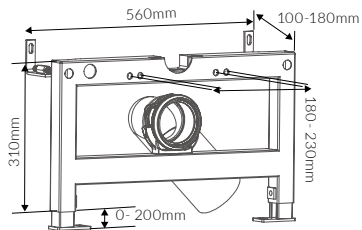

Wall hung frames, concealed cisterns & flush plates

Concealed cisterns