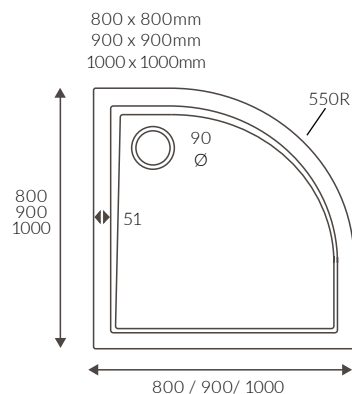

LOW PROFILE QUADRANT TRAYS