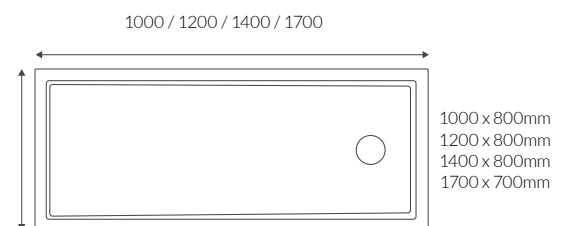

Ultralim trays 25mm high

Low profile trays 40mm high