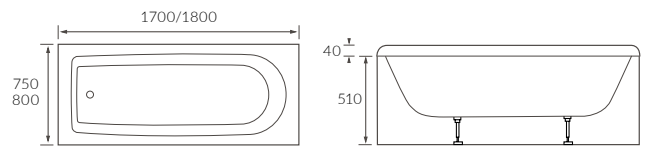

MARTOS SINGLE END BATH

Capacity 1700 x 750mm 180 litres, 1700 x 800mm - 190 litres, 1800 x 800mm 200 litres