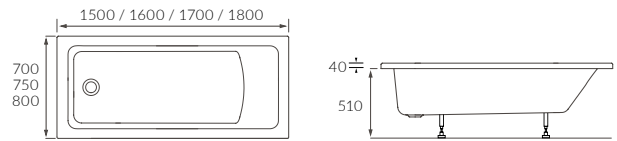

NULES SINGLE END BATH

Capacity 1500 x 700mm - 170 litres, 1600 x 700mm - 185 litres, 1700 x 700mm - 200 litres, 1700 x 750mm - 210 litres, 1800 x 800mm - 225 litres