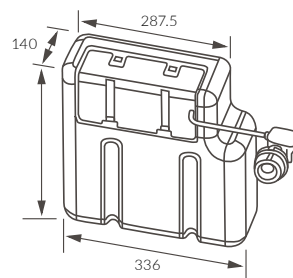

CONCEALED CISTERN - BOTTOM INLET