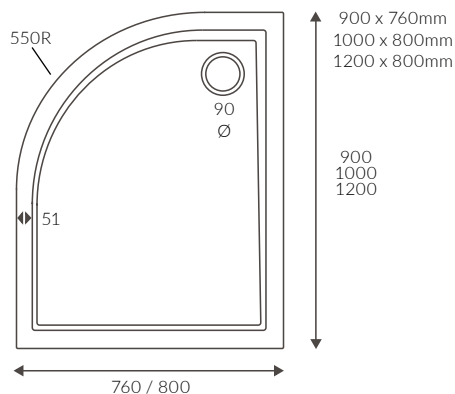

LOW PROFILE BLACK RECTANGULAR TRAYS

LOW PROFILE OFFSET QUADRANT TRAYS