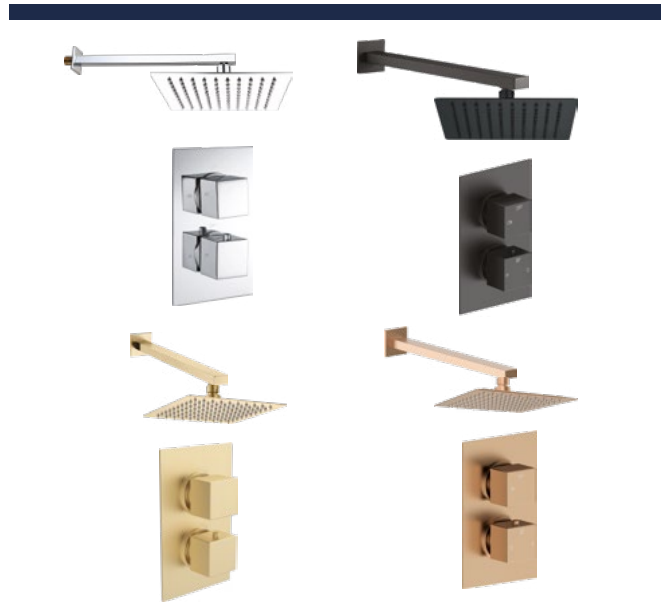

CIEZA PACK 1

Chrome	KBBS111591	£400
Matt Black	KBBS111592	£450
Brushed Brass	KBBS111593	£500
Brushed Bronze	KBBS111594	£500

- Single outlet thermostatic mixer
- Premium cast valve with stainless steel cover plate
- 250mm stainless steel showerhead and 350mm brass shower arm
- Minimum pressure 0.1 bar