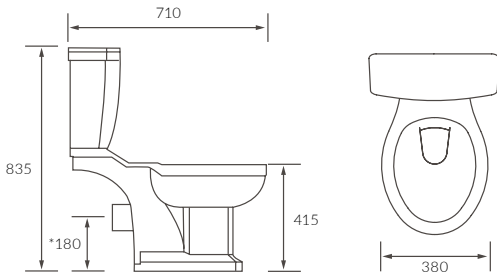

COMFORT HEIGHT CLOSE COUPLED PAN AND CISTERN

Coupling to soil stack: Straight out, straight down, Left or Right
Distance from soil pipe spigot to wall: 130mm
Cistern inlet position: Left