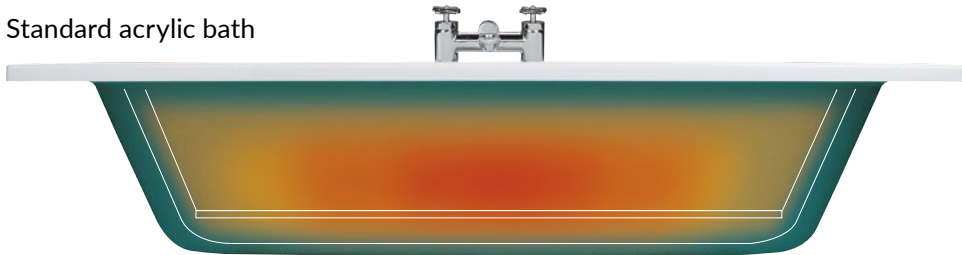

30 YEAR GUARANTEE
on all Supercast® Baths

Supercast® baths

What is Supercast®? Strength and beauty combined

Supercast® is a substantial reinforcement process for an acrylic bath.

This reinforcement process results in each bath being incredibly strong and hard-wearing. This gives you the reminiscent assurance of an old cast iron bath with the natural warmth and quality acrylic has.

Acrylic's unique properties make it ideal for manufacturing baths. Acrylic allows itself to be moulded into many shapes giving many possibilities for varied designs, an attribute that enables baths to be manufactured with design and function working in harmony. The natural gloss is cast all the way through the acrylic resulting in a product that is smooth and ever so easy to clean.

The intensive reinforcement processes and final (grey) 'flow coat' jacket to the entire underside of the bath adds strength and insulating properties. This keeps your bath water hotter for longer!

Standard acrylic bath