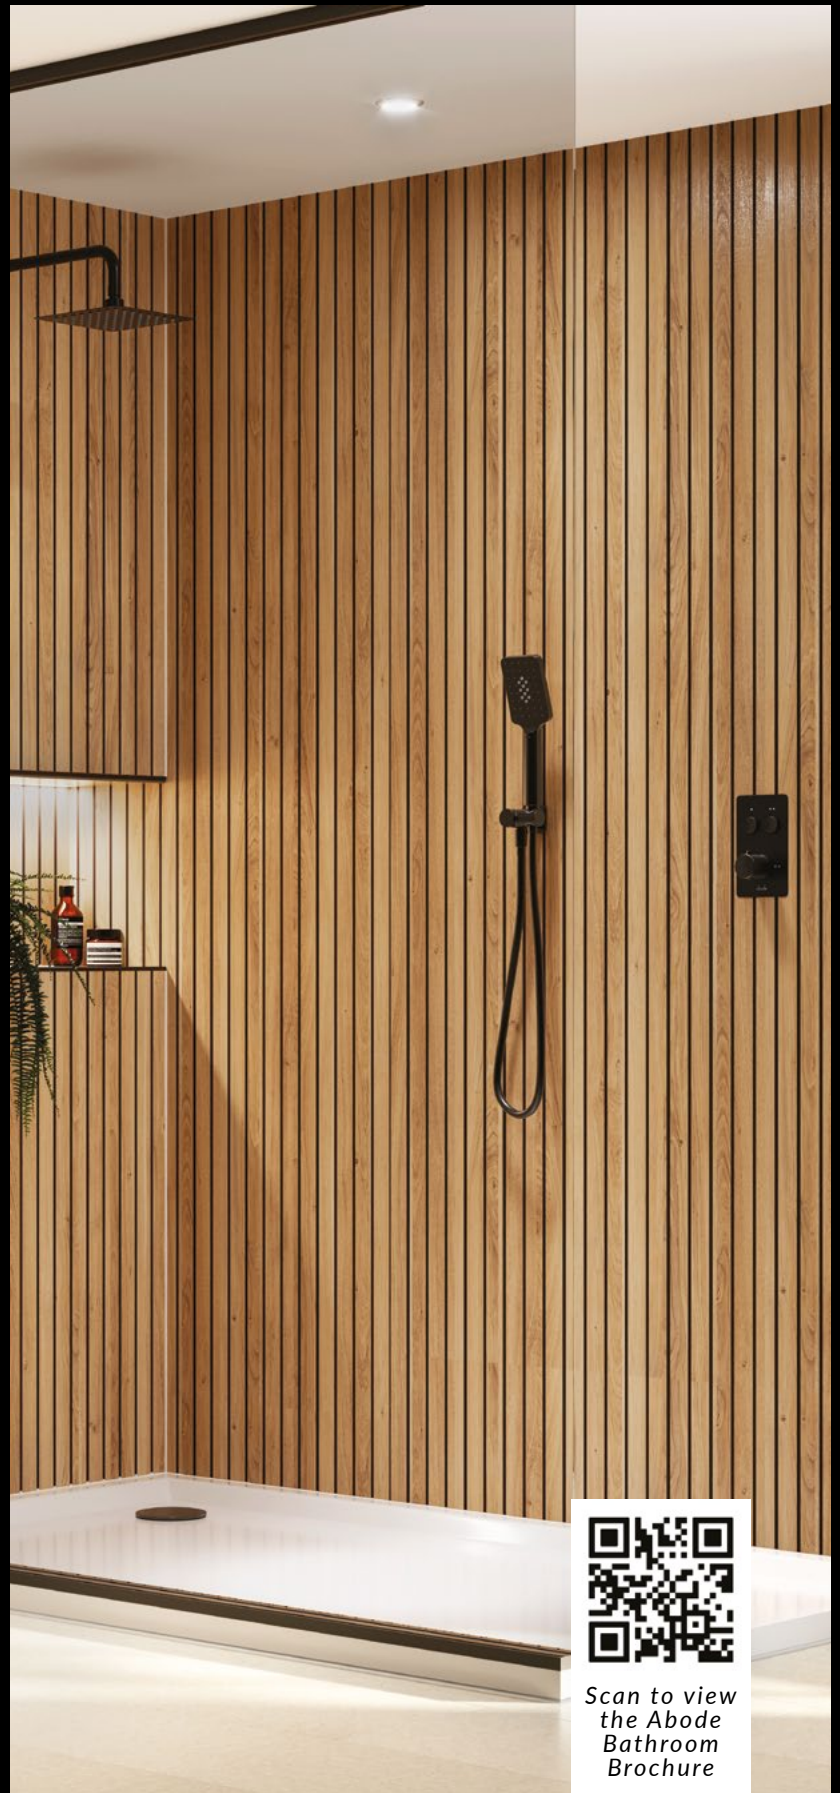

abode

focus | 60 |

Abode FOCUS 60 Showering

Abode's FOCUS 60 showering collection combines elegant design with practical functionality, making a bold statement in any bathroom. The sleek and contemporary Uno shower adds versatility and features soft square detailing to complement the Abode brassware collection.

With a wide range of shower heads and modern finishes, this collection allows effortless customisation. Push-button controls make it easy to select the desired function, and multiple functions can be used simultaneously if desired. Concealed thermostatic controls maintain a constant, safe water temperature, combining style with everyday comfort.

Scan to view
the Abode
Bathroom
Brochure