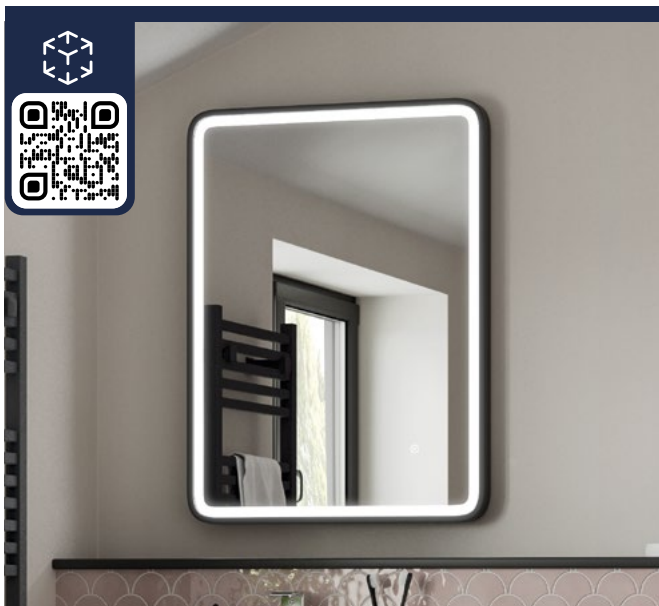

2 YEAR GUARANTEE

on all mirrors

TEGUISE RECTANGLE MIRROR

W600 x H800 x D55mm

Matt Black	KBBS106270	£368
Brushed Brass	KBBS109012	£368
Brushed Bronze	KBBS109013	£368

- 30mm front lit LED strip • Touch sensor
- Demister pad • IP44 rated
- Cool to warm lighting (6500k - 3000k)
- 2 year guarantee