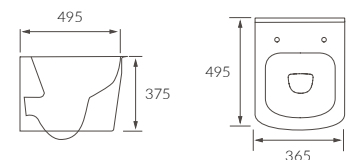

RIMLESS WALL HUNG PAN SHORT PROJECTION

Coupling to soil stack: Straight out
Distance from soil pipe spigot to wall: 60mm