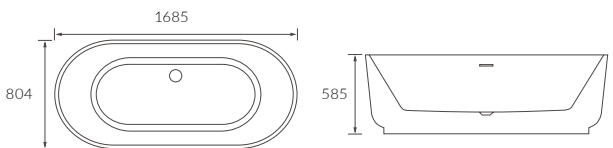

LUGO FLOORSTANDING BATH

Capacity 270 litres