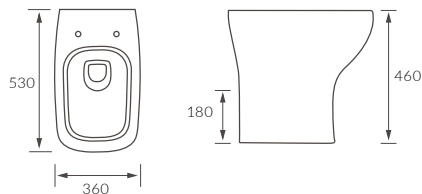

BTW RIMLESS & COMFORT HEIGHT PAN

Coupling to soil stack: Straight out and straight down

Distance from soil pipe spigot to wall: 30mm

For use with concealed cistern