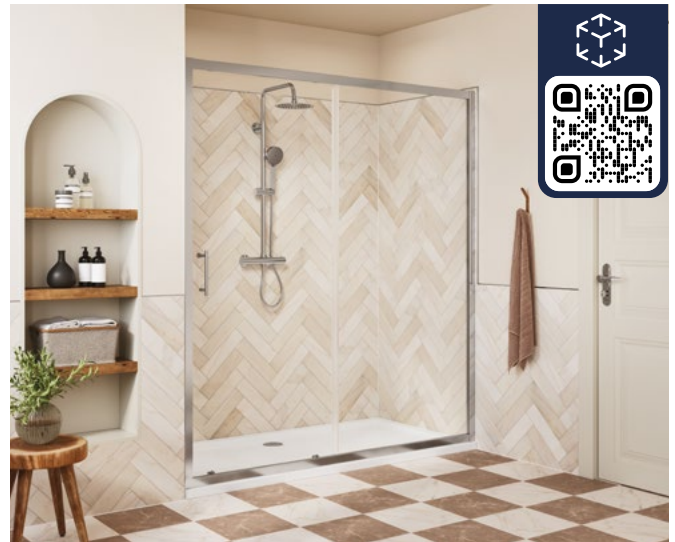

LIFETIME GUARANTEE

on all chrome enclosures

Calpe 6mm Sliding Door

SLIDING DOOR

					True wall adjustments (min/max mm)		Door Opening (mm)		
					Corner Application	Recess Application			
	CHROME		BLACK		BRUSHED BRASS				
1000mm	KBBS101419	£270	KBBS104945	£290	KBBS107506	£335	970 - 990	970 - 1010	390
1100mm	KBBS101420	£290	KBBS116172	£310	KBBS116176	£355	1070 - 1090	1070 - 1110	440
1200mm	KBBS101421	£310	KBBS104946	£330	KBBS107507	£375	1170 - 1190	1170 - 1210	490
1400mm	KBBS101422	£335	KBBS116173	£355	KBBS116177	£400	1370 - 1390	1370 - 1410	590
1500mm	KBBS101423	£345	KBBS104947	£365	KBBS116178	£410	1470 - 1490	1470 - 1510	640
1600mm	KBBS101424	£355	KBBS116174	£375	KBBS116179	£420	1570 - 1590	1570 - 1610	690
1700mm	KBBS101425	£365	KBBS116175	£385	KBBS116180	£430	1670 - 1690	1670 - 1710	740

OPTIONAL SIDE PANEL

700mm	KBBS101409	£175	KBBS116170	£190	KBBS116181	£210	670 - 690	QUICK RELEASE ROLLERS
760mm	KBBS101410	£180	KBBS116171	£195	KBBS107509	£215	730 - 750	
800mm	KBBS101411	£185	KBBS104942	£200	KBBS107510	£220	770 - 790	SLIDE DOOR OPENING
900mm	KBBS101412	£190	KBBS104943	£205	KBBS107511	£225	870 - 890	

TOUGHENED
SAFETY GLASS

TOTALLY
HIDDEN FIXINGS

POWER SHOWER
COMPATIBLE

1850MM HIGH