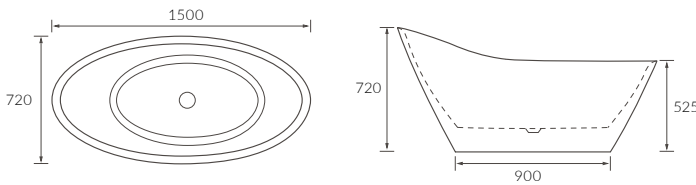

FUEN FLOORSTANDING BATH

Capacity - 142 litres