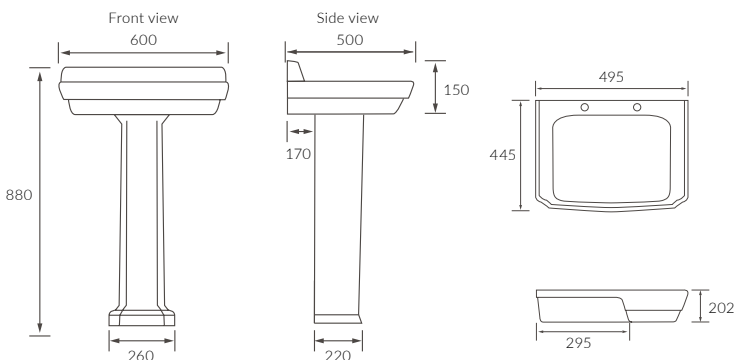

Basin with Full Pedestal
600 x 500mm

Semi Recessed Basin
495 x 445mm