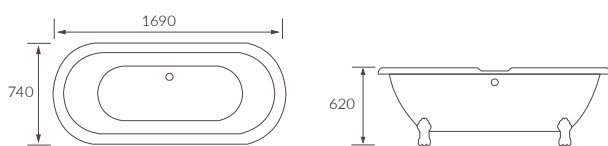

REQUENA DOUBLE END BATH

Capacity 170 litres