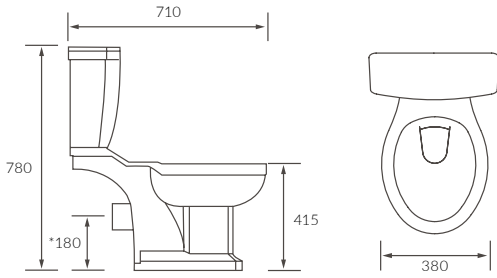

Santiago

CLOSE COUPLED PAN AND CISTERN

Coupling to soil stack: Straight out, straight down, Left or Right
Distance from soil pipe spigot to wall: 130mm
Cistern inlet position: Left