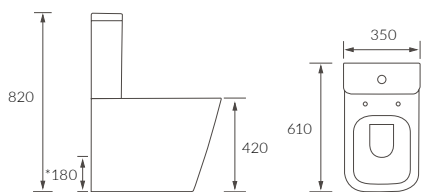

CLOSE COUPLED WC RIMLESS FULLY SHROUDED SHORT PROJECTION

Coupling to soil stack:
Straight out
and straight down
Distance from soil pipe
spigot to wall: 205mm
Cistern inlet position:
Left