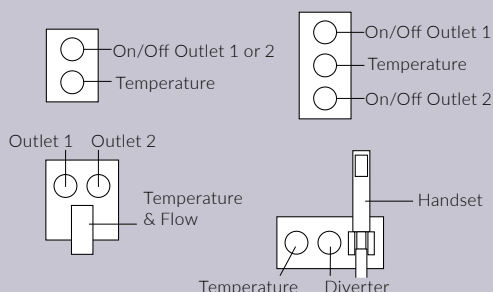

Three outlet

Operates two outlets but gives the option for up to 3 outlet fixtures such as a slide rail kit AND a fixed showerhead AND an overflow bath filler.

CIEZA THERMOSTATIC TWIN SHOWER VALVE

Single Outlet