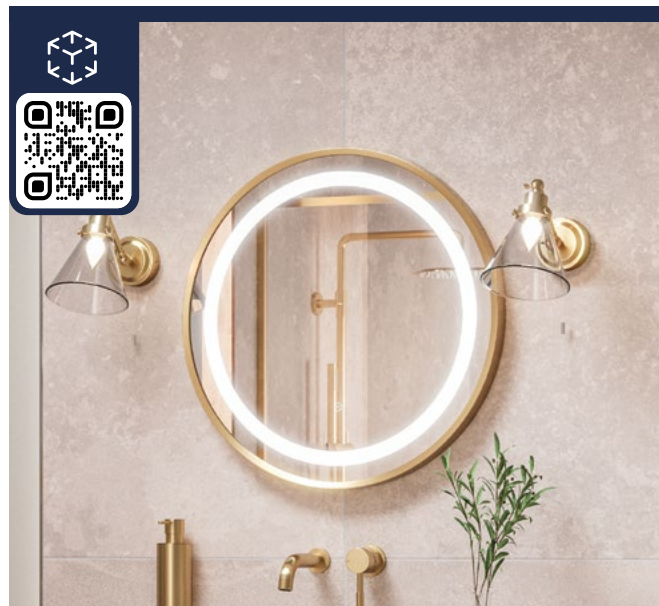

TEGUISE RECTANGLE MIRROR

W600 x H800 x D55mm

Matt Black	KBBS106270	£368
Brushed Brass	KBBS109012	£368
Brushed Bronze	KBBS109013	£368

- 30mm front lit LED strip • Touch sensor
- Demister pad • IP44 rated
- Cool to warm lighting (6500k - 3000k)
- 2 year guarantee