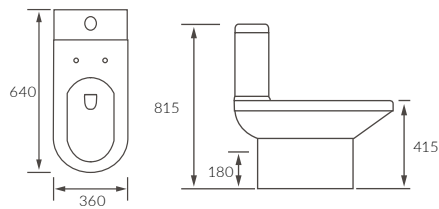

CLOSE COUPLED RIMLESS PAN AND CISTERN

Coupling to soil stack:
Straight out, straight down, Left or Right
Distance from soil pipe spigot to wall: 170mm
Cistern inlet position: Right