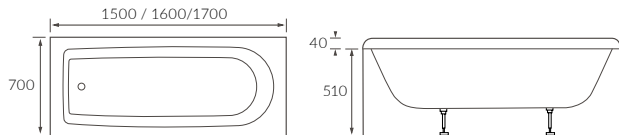

MARTOS SINGLE END BATH

Capacity 1500 x 700mm - 160 litres, 1600 x 700mm - 170 litres, 1700 x 700mm - 180 litres