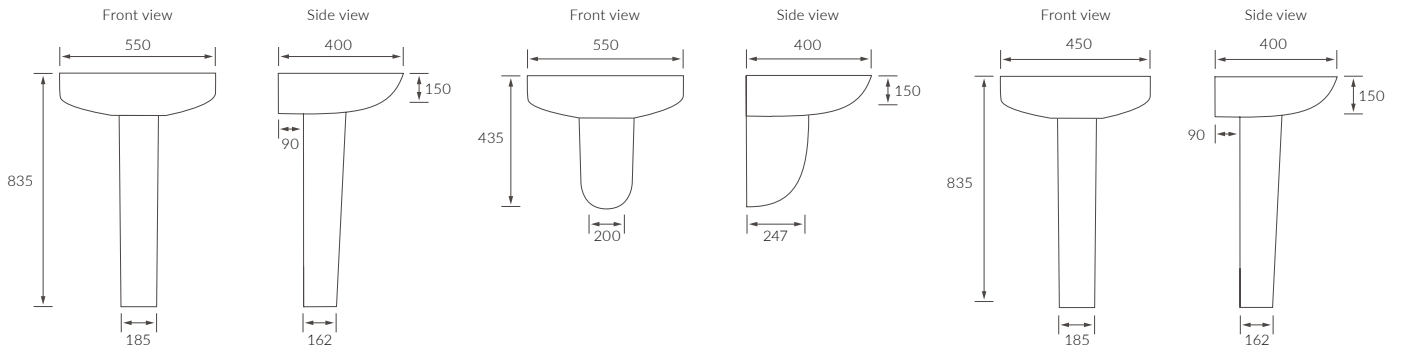

Tarragona

BASIN WITH FULL PEDESTAL

550 x 400mm

BASIN WITH SEMI PEDESTAL

550 x 400mm

BASIN WITH FULL PEDESTAL

450 x 400mm

BASIN WITH SEMI PEDESTAL