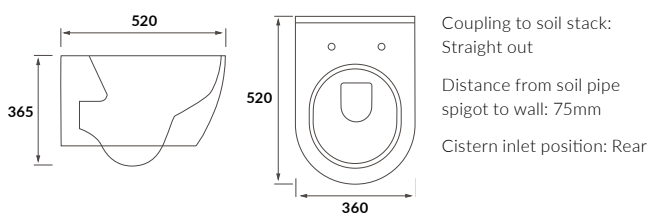

RIMLESS WALL HUNG PAN