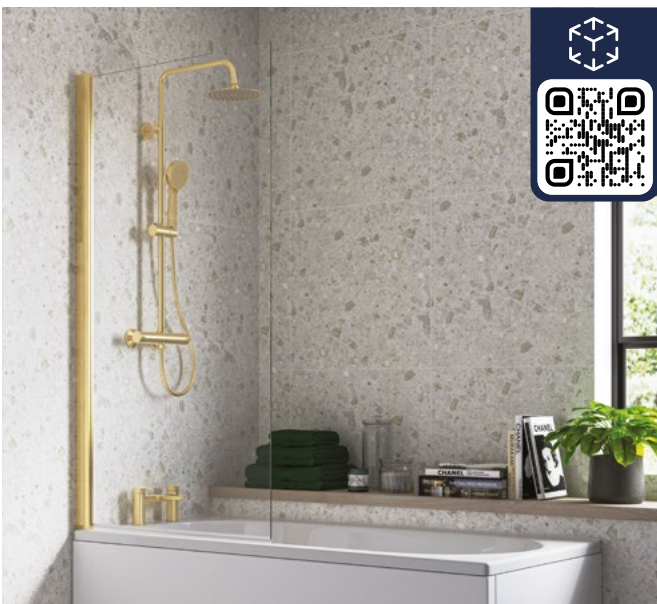

5 YEAR GUARANTEE
on Bath Screens

SINGLE STRAIGHT BATH SCREEN

Chrome KBBS3769 **£184**

- 6mm glass
- 1500mm high
- Easy clean glass
- 180° pivot
- Modern square profile

SINGLE STRAIGHT BATH SCREEN

Matt Black KBBS104939 **£220**

- 6mm glass
- 1500mm high
- Easy clean glass
- 180° pivot

SINGLE STRAIGHT BATH SCREEN

Brushed Brass KBBS107501 **£250**

- 6mm glass
- 1500mm high
- Easy clean glass
- 180° pivot

SINGLE STRAIGHT BATH SCREEN

Brushed Bronze KBBS108939 **£250**

- 6mm glass
- 1500mm high
- Easy clean glass
- 180° pivot
- Modern square profile

FLUTED SINGLE STRAIGHT BATH SCREEN

Chrome KBBS111394 **£210**

- 5mm glass
- 1500mm high
- Easy clean glass
- 180° pivot