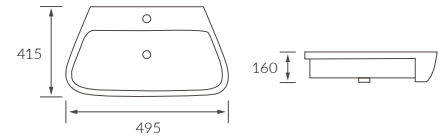

SEMI RECESSED BASIN
495 x 415mm