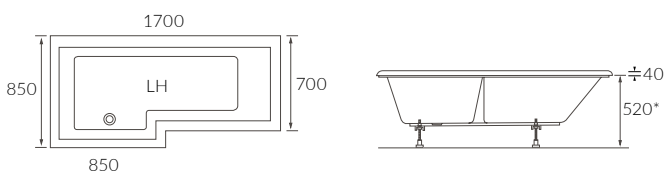

Shower baths

NULES 1700 L SHAPE SHOWER BATH LH AND RH

Overall height including screen 2050mm. Capacity 180 litres