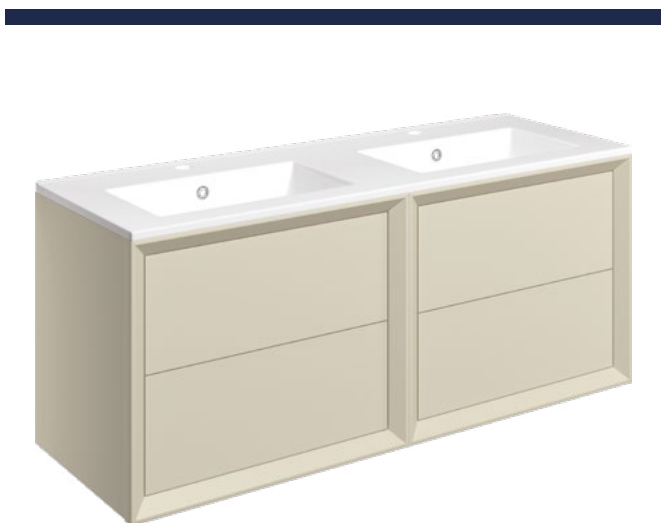

WALL HUNG 1210MM 4 DRAWER BASIN UNIT

W1210 x H518 x D460mm

	2 TAP HOLE	0 TAP HOLE	
Matt Storm Blue	KBBS111319	KBBS111316	£1,600
Matt Cotton	KBBS111317	KBBS111314	£1,600
Matt Clay	KBBS111318	KBBS111315	£1,600
Matt White	KBBS116152	KBBS116151	£1,600

Includes 0 or 2 tap hole ceramic basin