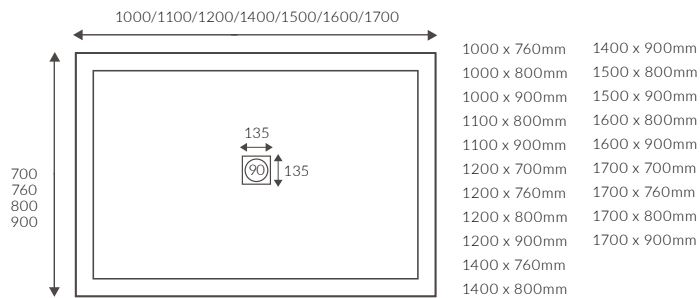

ULTRASLIM RECTANGULAR TRAYS