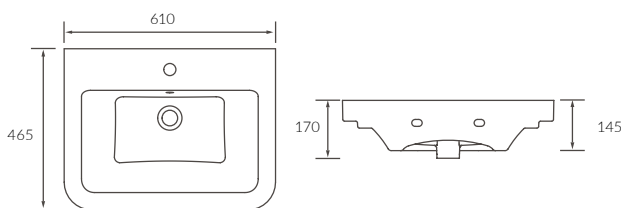

Tarragona

BASIN WITH FULL PEDESTAL

550 x 400mm

BASIN WITH SEMI PEDESTAL

550 x 400mm

BASIN WITH FULL PEDESTAL

450 x 400mm

BASIN WITH SEMI PEDESTAL

450 x 400mm

SEMI RECESSED BASIN

500 x 390mm

CLOAKROOM BASIN

450 x 380mm

CLOSE COUPLED PAN AND CISTERN

Coupling to soil stack: Straight out, straight down, Left or Right

Distance from soil pipe spigot to wall: 100mm

Cistern inlet position: Left

BACK TO WALL PAN

Coupling to soil stack: Straight out and straight down

Distance from soil pipe spigot to wall: 100mm

For use with concealed cistern

Ceuta

610MM BASIN

W610 x H170 x D465mm

810MM BASIN

W810 x H170 x D465mm