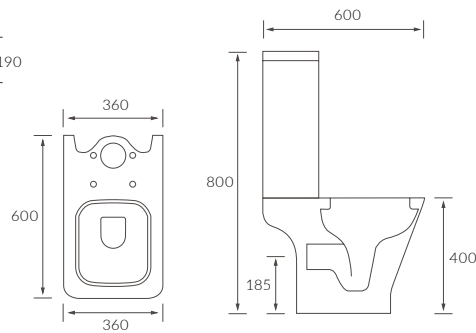

CLOSE COUPLED PAN AND CISTERN

Open back

Coupling to soil stack:
Straight out and straight down

Distance from soil pipe spigot to wall: 155mm

Cistern inlet position: Left