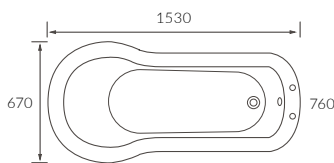

Capacity 212 litres

ESTEPONA FLOORSTANDING BATH

Capacity 207 litres

JAEN FLOORSTANDING BATH

Capacity 1550 x 745 x 580mm - 200 litres
Capacity 1655 x 745 x 580mm - 220 litres

BLANES BATH

Capacity 1530 x 670 x 760mm - 147 litres