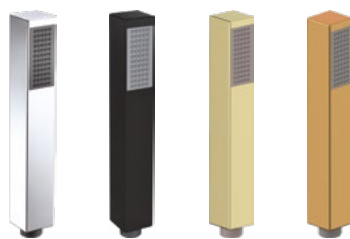

SQUARE HANDSET

Chrome	KBBS116251	£15
Matt Black	KBBS116252	£20
Brushed Brass	KBBS116253	£20
Brushed Bronze	KBBS116254	£20

STAINLESS STEEL HOSE

Stainless Steel	KBBS105881	£18
-----------------	------------	------------