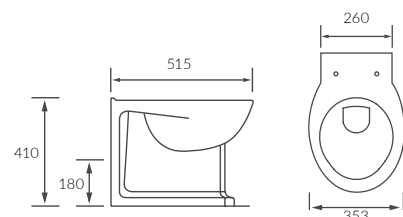

Tarragona

BASIN WITH FULL PEDESTAL

550 x 400mm

BASIN WITH SEMI PEDESTAL

550 x 400mm

BASIN WITH FULL PEDESTAL

450 x 400mm

BASIN WITH SEMI PEDESTAL

450 x 400mm

SEMI RECESSED BASIN

500 x 390mm

CLOAKROOM BASIN

450 x 380mm

CLOSE COUPLED PAN AND CISTERN

Coupling to soil stack: Straight out, straight down, Left or Right

Distance from soil pipe spigot to wall: 100mm

Cistern inlet position: Left

BACK TO WALL PAN

Coupling to soil stack: Straight out and straight down

Distance from soil pipe spigot to wall: 100mm

For use with concealed cistern

Ceuta

610MM BASIN

W610 x H170 x D465mm

810MM BASIN

W810 x H170 x D465mm