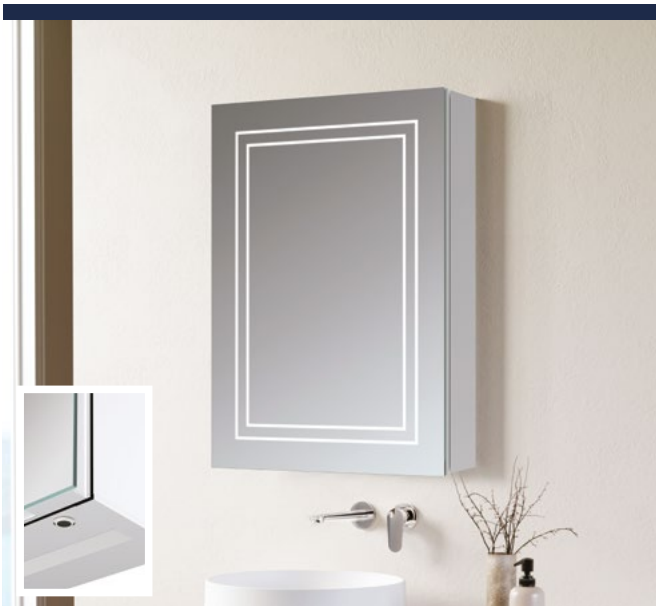

NAVALCA 2 DOOR CABINET

W600 x H700 x D135mm

KBBS106298

£625

- Front lit LED light strips • Soft close hinges
- Double sided mirrors • Infrared sensor • Demister pad
- Charging socket • IP44 rated • Cool lighting (6500k)
- 2 internal adjustable glass shelves
- 2 year guarantee