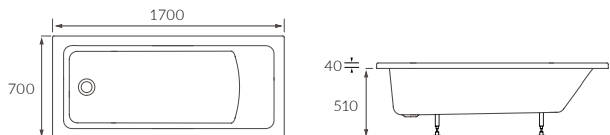

Capacity 1500mm - 135 litres, 1600mm - 142 litres, 1700mm - 156 litres

ORIH BATH

Capacity 190 litres

HARO SQUARE SINGLE END BATH

Capacity 230 litres

HARO ROUND SINGLE END BATH

Capacity 185 litres

Access bath