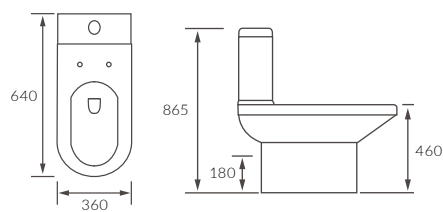

CLOSE COUPLED RIMLESS PAN AND CISTERN COMFORT HEIGHT

Coupling to soil stack:
Straight out, straight down, Left or Right
Distance from soil pipe spigot to wall: 150mm
Cistern inlet position: Right