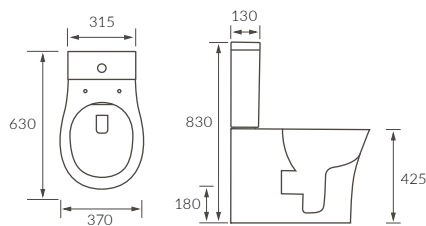

FULLY SHROUDED PAN AND CISTERN

Fully Shrouded
Coupling to soil stack:
Straight out and straight down
Distance from soil pipe spigot to wall: 194mm
Cistern inlet position: Right