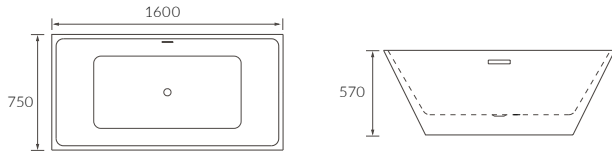

HUELVA FLOORSTANDING BATH

Capacity 215 litres