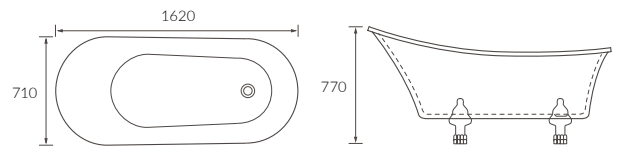

VINAROS FLOORSTANDING BATH

Capacity 165 litres