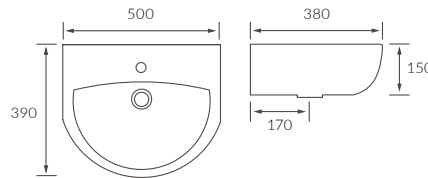

SEMI RECESSED BASIN

500 x 390mm