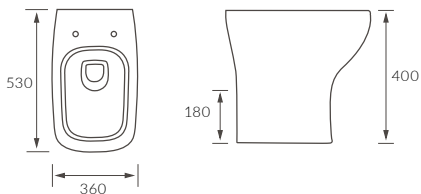

BACK TO WALL PAN

Coupling to soil stack: Straight out and straight down

Distance from soil pipe spigot to wall: 30mm

For use with concealed cistern