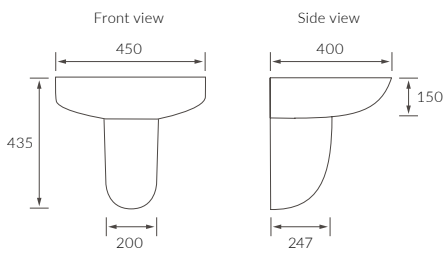

Tarragona

BASIN WITH FULL PEDESTAL

550 x 400mm

BASIN WITH SEMI PEDESTAL

550 x 400mm

BASIN WITH FULL PEDESTAL

450 x 400mm

BASIN WITH SEMI PEDESTAL