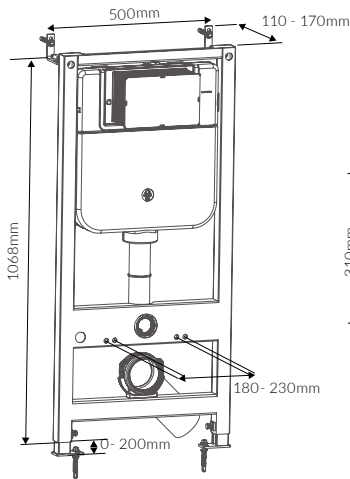

Wall hung frames, concealed cisterns & flush plates

WALL HUNG WC FRAME
Incl. Cistern

WALL HUNG WC FRAME
Excl. Cistern

LOW HEIGHT WC FRAME
Incl. Cistern

SLIM CONCEALED CISTERN

ROUND FLUSH PLATE

RECTANGLE FLUSH PLATE