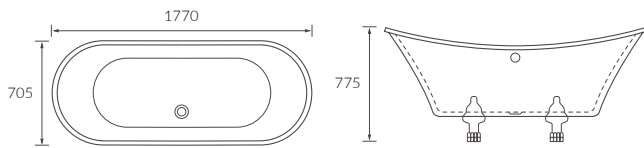

GOZON FLOORSTANDING BATH

Capacity 175 litres

REQUENA DOUBLE END BATH

Capacity 170 litres

FERRO BATH

Capacity 182 litres

Freestanding baths

FIGUERES FLOORSTANDING BATH