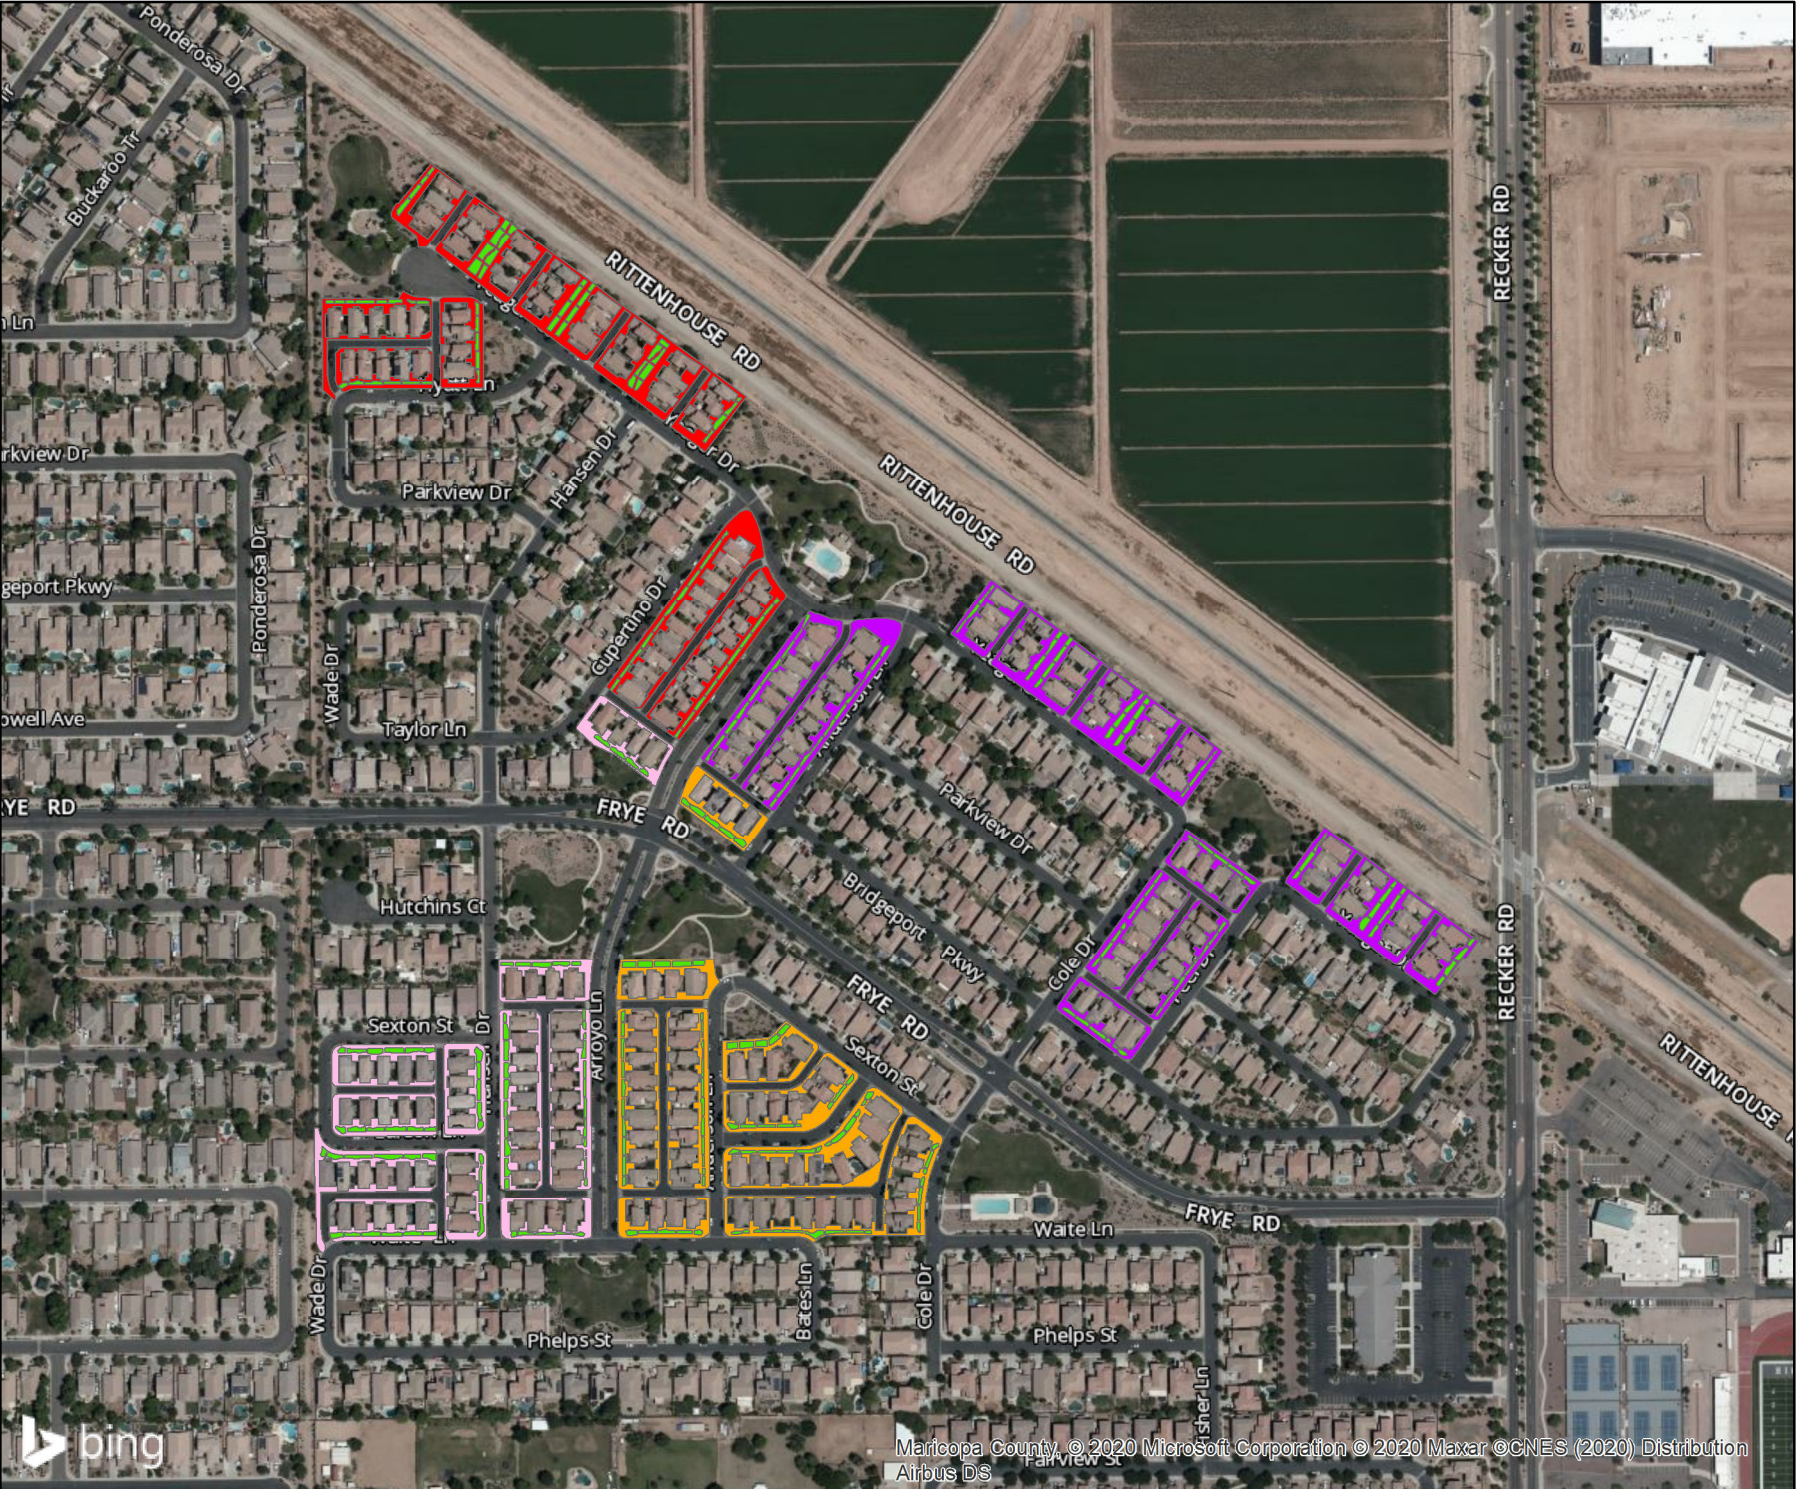

Coolley Station Alley Land Use Map

Alley Zones

- TURF
- Zone 1
- Zone 2
- Zone 3
- Zone 4

September 2020
 0 0.0150.03 0.06 0.09 Miles