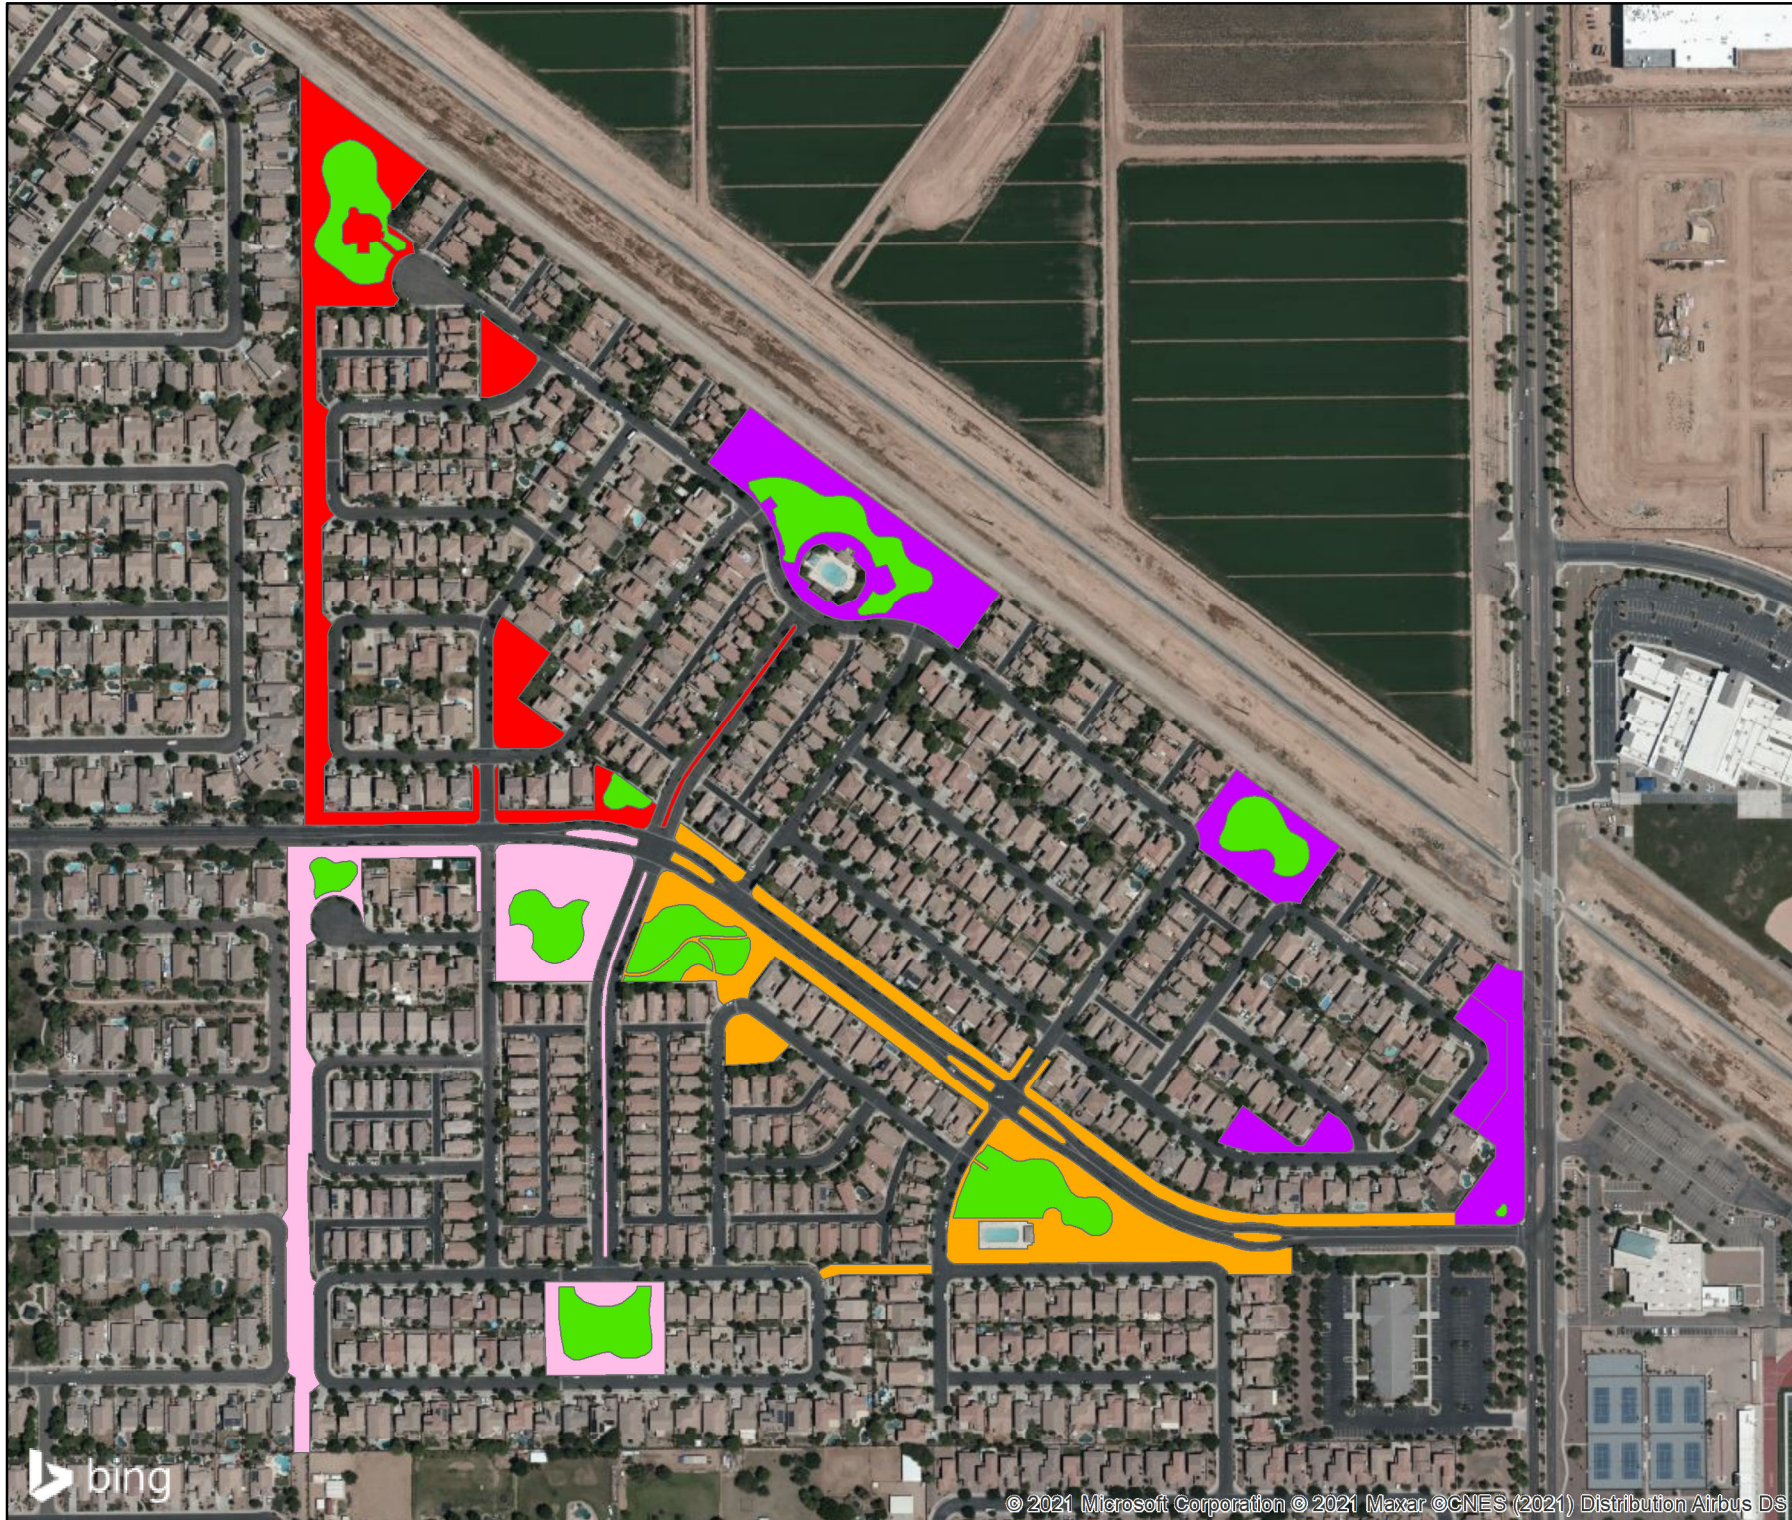

# Cooley Station Main Zone Map

## Master Zones

- TURF1
- Zone 1
- Zone 2
- Zone 3
- Zone 4

September 2020

0 0.0150.03 0.06 0.09 Miles