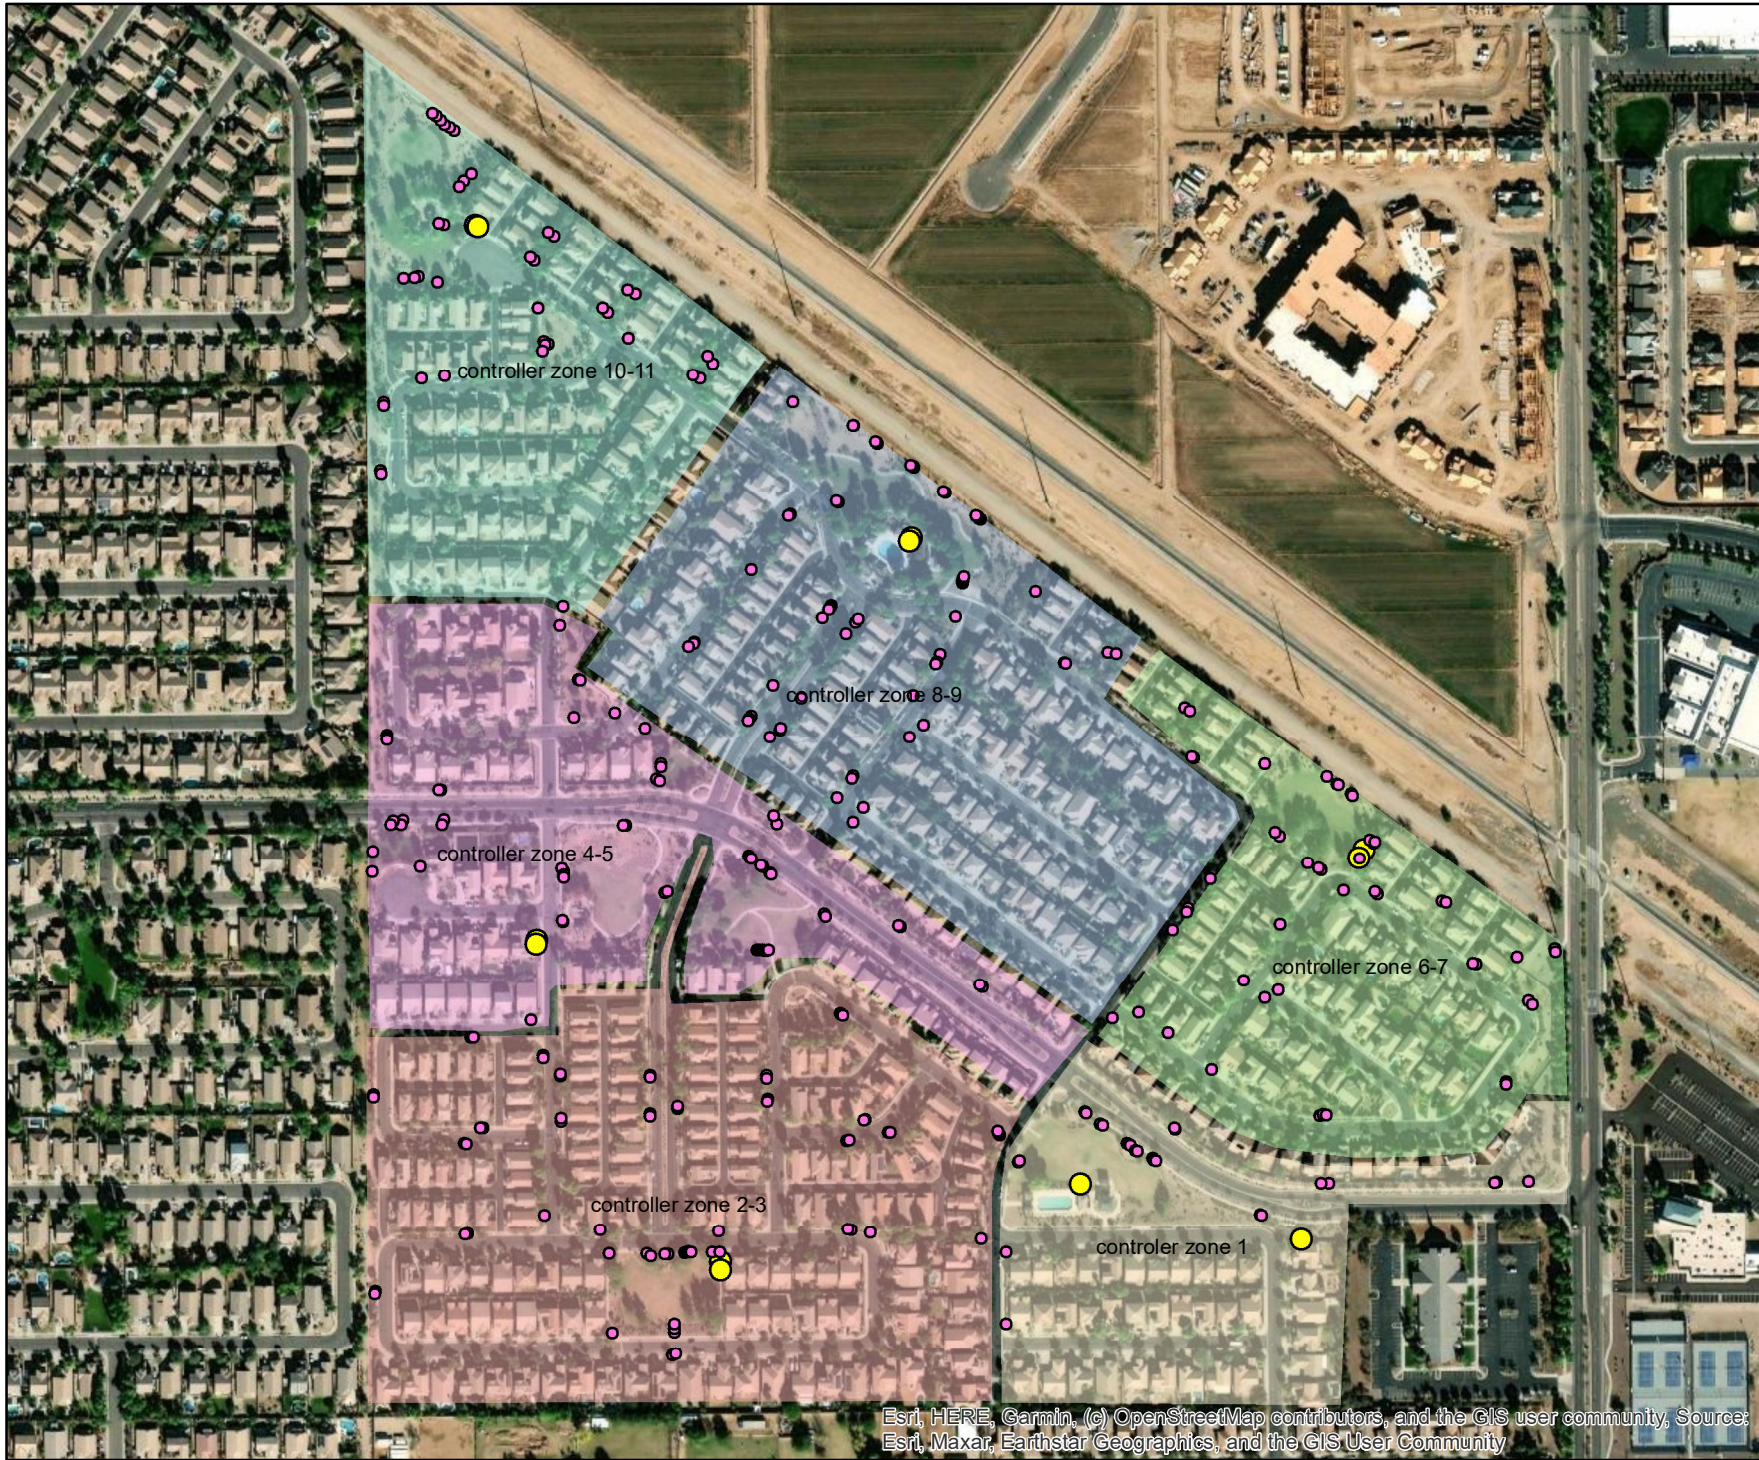

Coolley Station Irrigation Map

- Irrigation Valves
- Controllers

NAME

- controller zone 1
- controller zone 2-3
- controller zone 4-5
- controller zone 6-7
- controller zone 8-9
- controller zone 10-11

September 2020

0 0.01 0.03 0.06 0.09 Miles

Esri, HERE, Garmin, (c) OpenStreetMap contributors, and the GIS user community, Source: Esri, Maxar, Earthstar Geographics, and the GIS User Community