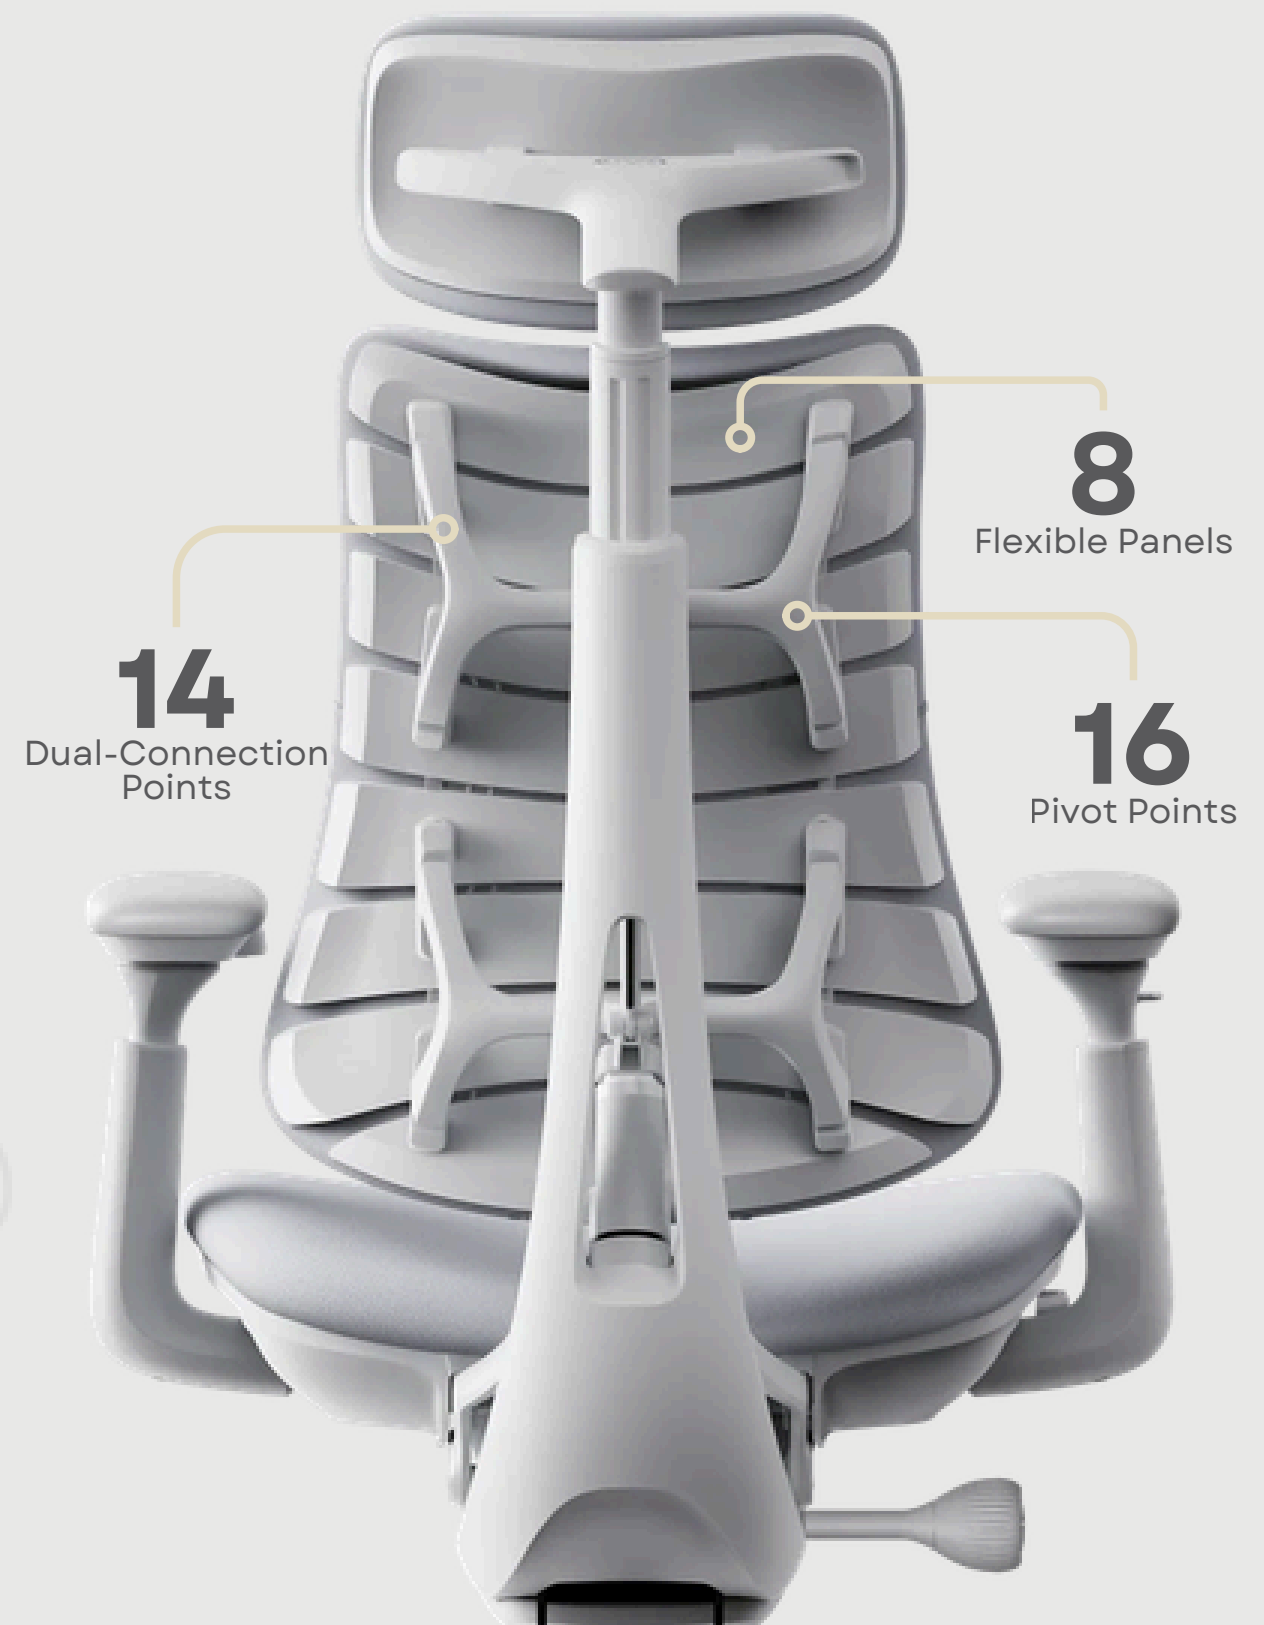

ABOUT THE OMNI CHAIR

A Chair That Curves With You

Key Ergonomic Features

Bionic Flexfit Backrest

Supports the natural curve of the spine and adjusts as you move.

Motorized Lumbar Support

Provides precision back support at the touch of a button.

4D Armrests

Adjustable in four ways for optimal arm positioning.

Adaptive Cushioning

Hydrophilic sponge enhanced memory foam.

More Smart Comfort Features

OmniStretch Spinal Massage

Lean back, decompress, and recharge with built-in spinal massage.

105°-160° Recline

Four recline positions for work, gaming, or relaxation.

Long-Lasting Battery

Rechargeable 2200mAh battery lasts up to 30 days with daily use.

SPINE SERIES

MAIN ERGONOMIC LINEUP COMPARISON

Compare our top ergonomic chairs side by side to find the right fit for your team.

Model	Raha	Sanad	Safa	Omni
 Ideal for	Everyday Users	Focused Professionals	Home Office, Gaming	Senior Leaders & High-Level Executives
 Adjustable Features	Seat height, depth, recline, and 4D armrests	Raha's features plus backrest height adjustment, metal frame, and breathable mesh	Sanad's features plus 3 zone lumbar cushion, deep backrest recline, and multi-directional armrest adjustments	Dynamic adaptive support with Bionic FlexFit backrest, motorized lumbar control & spinal massage, 105°-160° recline, and 4D armrests
 Footrest Options	None	Optional	Optional	Optional
 Price	Entry-level	Mid-level	Mid-level	Premium