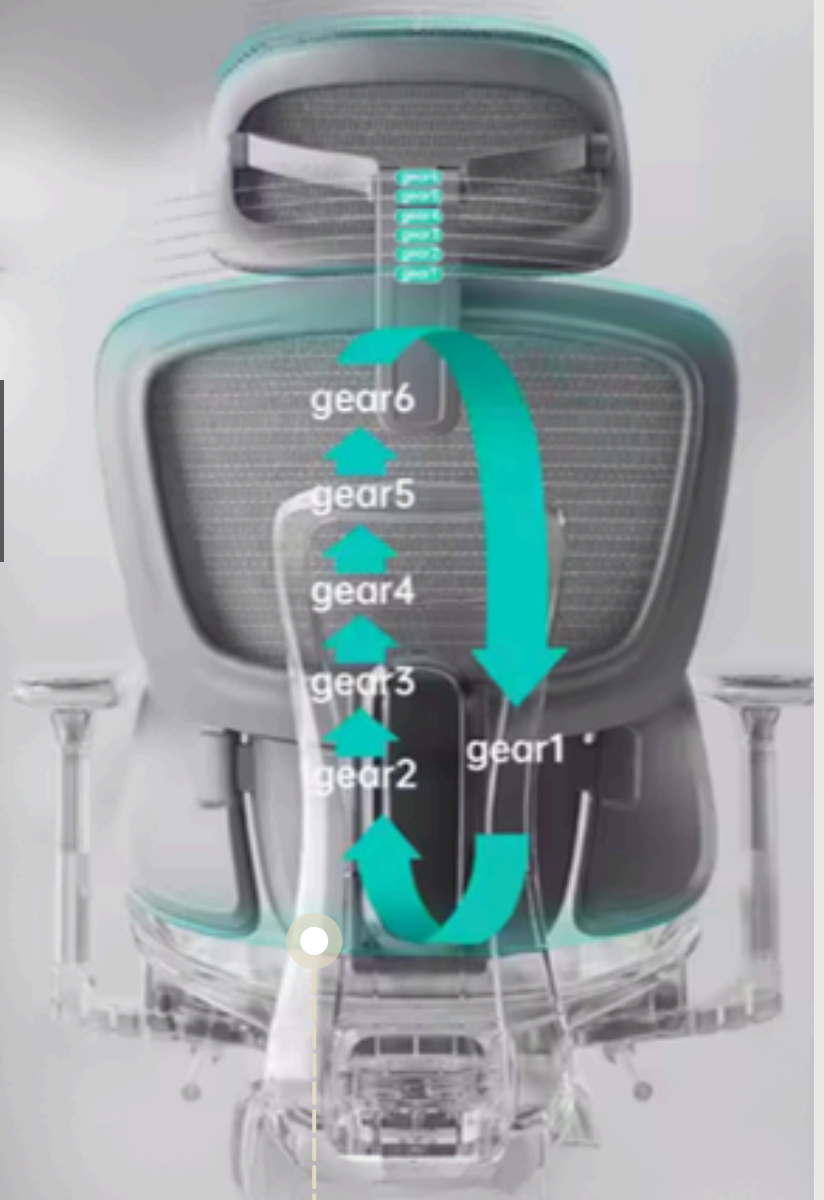

With breathable knitted seat cover and extensive adjustability, this chair is built for long hours and quiet focus.

AVAILABLE IN:

135°

90° 115°

135 DEGREE DEEP RECLINE

For upright, reclined and rest posture support

3-ZONE WRAP AROUND DESIGN

Comfortably wrapped around the waist with no dead angles

FULLY ADJUSTABLE, FULLY CONSIDERED

From seat height and depth to 8-dimensional armrests, every part of the chair is designed to move with you.