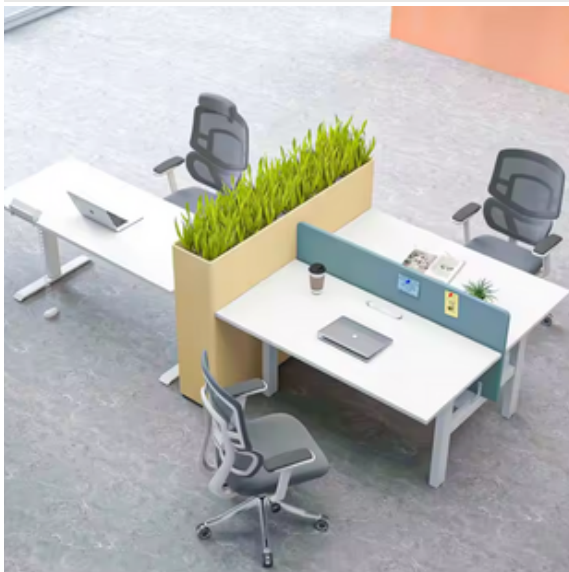

ELEVATE SERIES

HEIGHT ADJUSTABLE DESKS

ELEVATE SOLO

A height-adjustable desk designed for individual use, supporting healthy movement and focus throughout the day.

AVAILABLE IN:

ELEVATE TEAM

A customizable height-adjustable workstation built to support dynamic teams and collaborative workflows.

AVAILABLE IN:

ELEVATE C-SUITE

A spacious, height-adjustable executive desk ideal for multiple devices and corner office setups.

AVAILABLE IN: