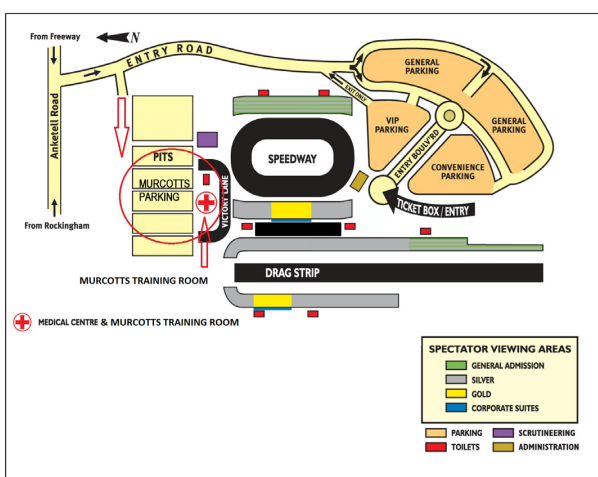

Perth Motorplex – Cnr Anketell & Rockingham Road Kwinana Beach WA 6173
Ph 08 9419 6622 Fx 08 9439 4488 Web motorplex.com.au