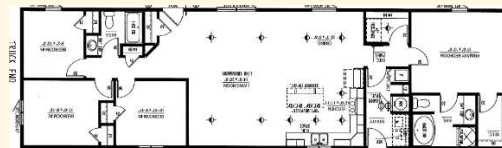

BLACKSTONE HOMES

HOME HIGHLIGHTS

Upgraded dual pane windows

Four bed two bath

1672sqft

CSA2770

Climate zone 8

Sale Price with Delivery **$255,393.00 + GST**