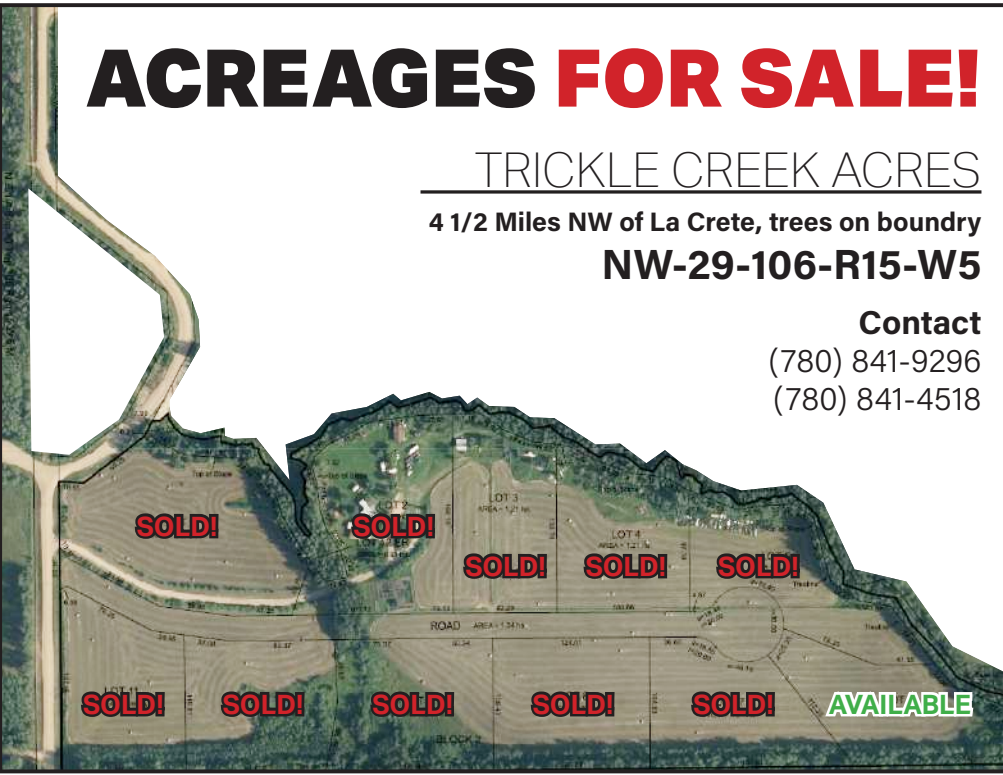

ACREAGES FOR SALE!

TRICKLE CREEK ACRES

4 1/2 Miles NW of La Crete, trees on boundry
NW-29-106-R15-W5

Contact

(780) 841-9296
(780) 841-4518