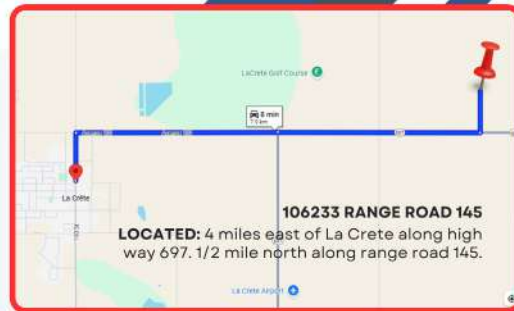

AUTOMOTIVE REPAIRS

- ✓ GENERAL REPAIRS
- ✓ SUSPENSION
- ✓ WHEEL ALIGNMENTS
- ✓ A/C SERVICE