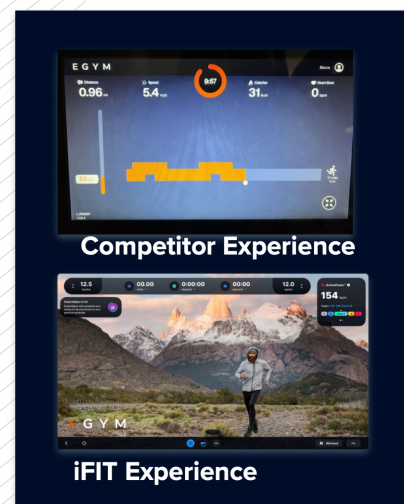

DIFFERENTIATION

This integration goes far beyond a basic equipment link. Members access 10,000+ adaptive iFIT workouts enhanced by EGYM data for deeper personalization. For operators, it delivers a premium, high-engagement experience that stands out in the market.