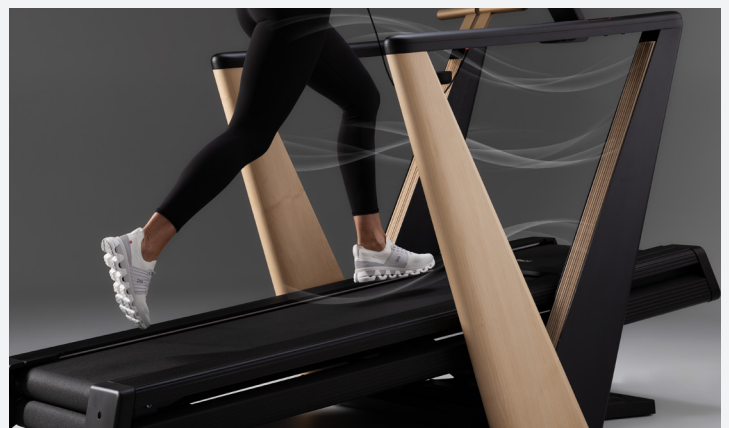

DUAL CABLE CROSS

Offering a large variety of functional exercise options with the simple and unique ability to precisely position angles with just one hand, the **GENESIS Dual Cable Cross** can simulate a multitude of movements from life and sport. Each arm rotates vertically and horizontally, independently of one another.

24" HD TOUCHSCREEN

Outdoor workouts

The touchscreen pulls you into workouts filmed around the world. To the peaks of Kilimanjaro, the city streets of Kyoto, the beaches of Seychelles, and more. Step off Ultra 1, turn the screen, and continue trainer-led yoga, strength, Pilates, and more.

DUAL TOWER FANS

Intelligent cooling

Powerful fans auto adjust to your workout intensity, keeping you cool from head to toe while simulating the sensation of running outdoors.

Ultra1

INTRODUCING THE

Pilates Reformers

Where elegance meets innovation.

The Reform RX and Reform RX-S are crafted with sleek, minimalist designs that bring a new level of sophistication to any space.

Featuring compact, efficient footprints, they fit seamlessly into various fitness spaces without compromising quality or style.