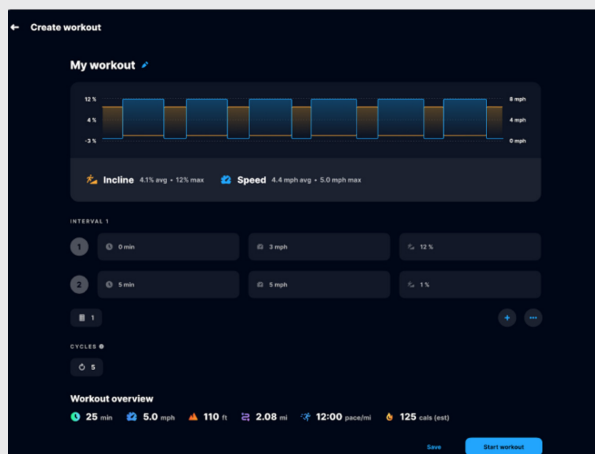

WORKOUT CREATOR

Create your own custom workouts with Workout Creator. Set your speed and incline for a specific number of intervals, sets, and cycles. Hit start and your treadmill will automatically take you through your own workout. (Available on other equipment types later this winter)