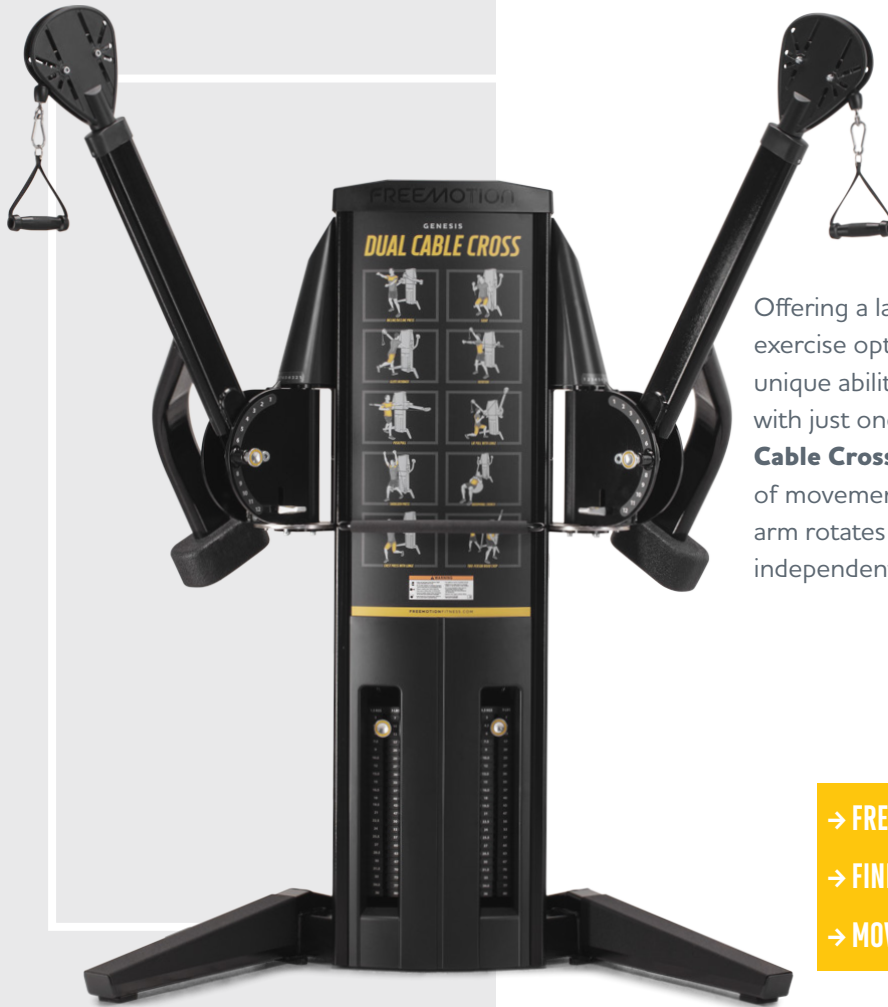

DUAL CABLE CROSS

Offering a large variety of functional exercise options with the simple and unique ability to precisely position angles with just one hand, the **GENESIS Dual Cable Cross** can simulate a multitude of movements from life and sport. Each arm rotates vertically and horizontally, independently of one another.