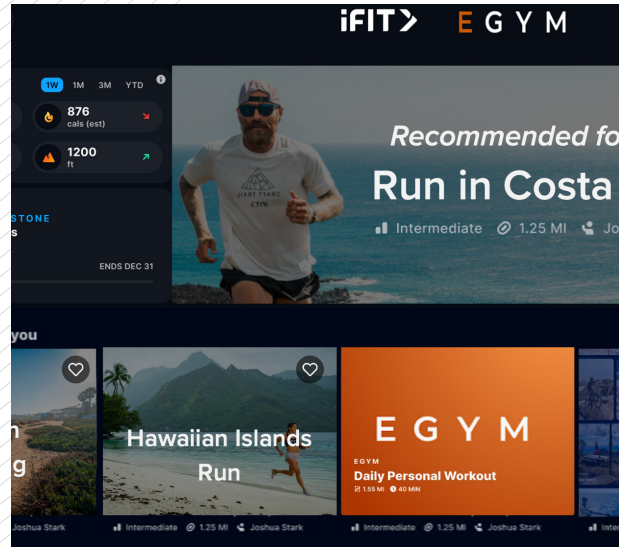

EXPERIENCE THE 24 SERIES

GENIUS + iFIT

EGYM Genius captures key performance inputs and defines each member's ideal training targets. These metrics sync into iFIT AI to generate tailored cardio sessions with real-time speed, incline, and intensity adjustments. Together, they create an adaptive, personalized program that evolves as the member progresses.