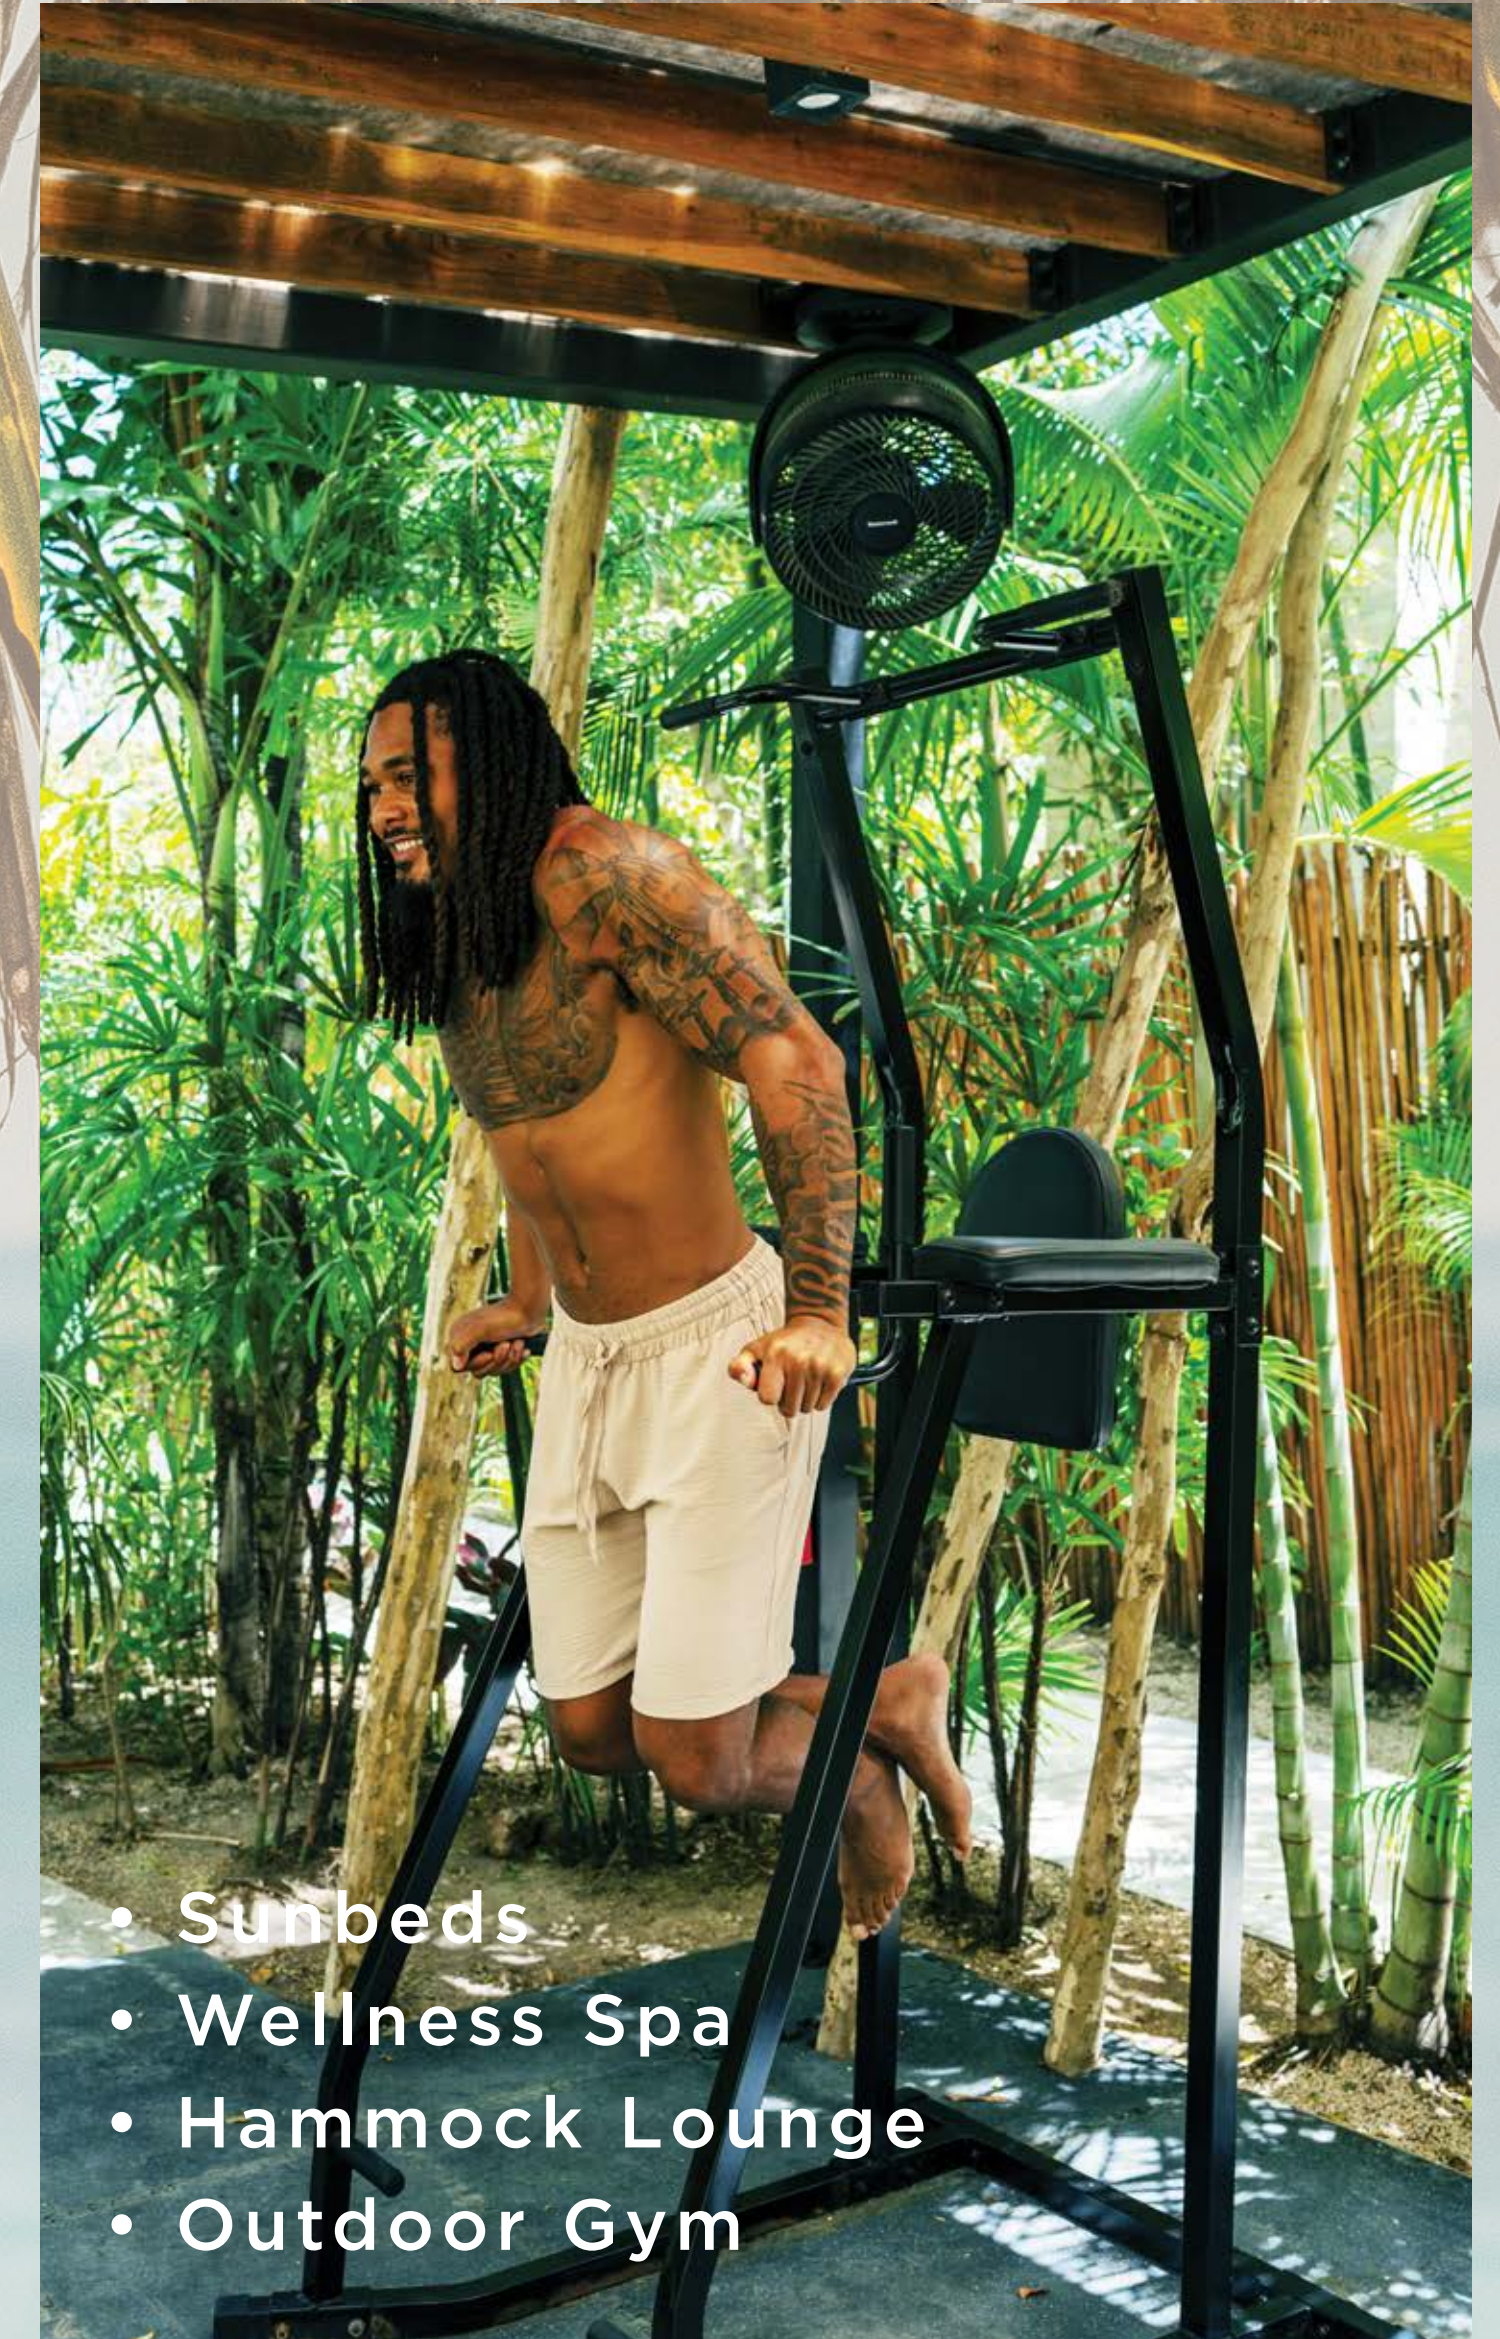

- Sunbeds
- Wellness Spa
- Hammock Lounge
- Outdoor Gym