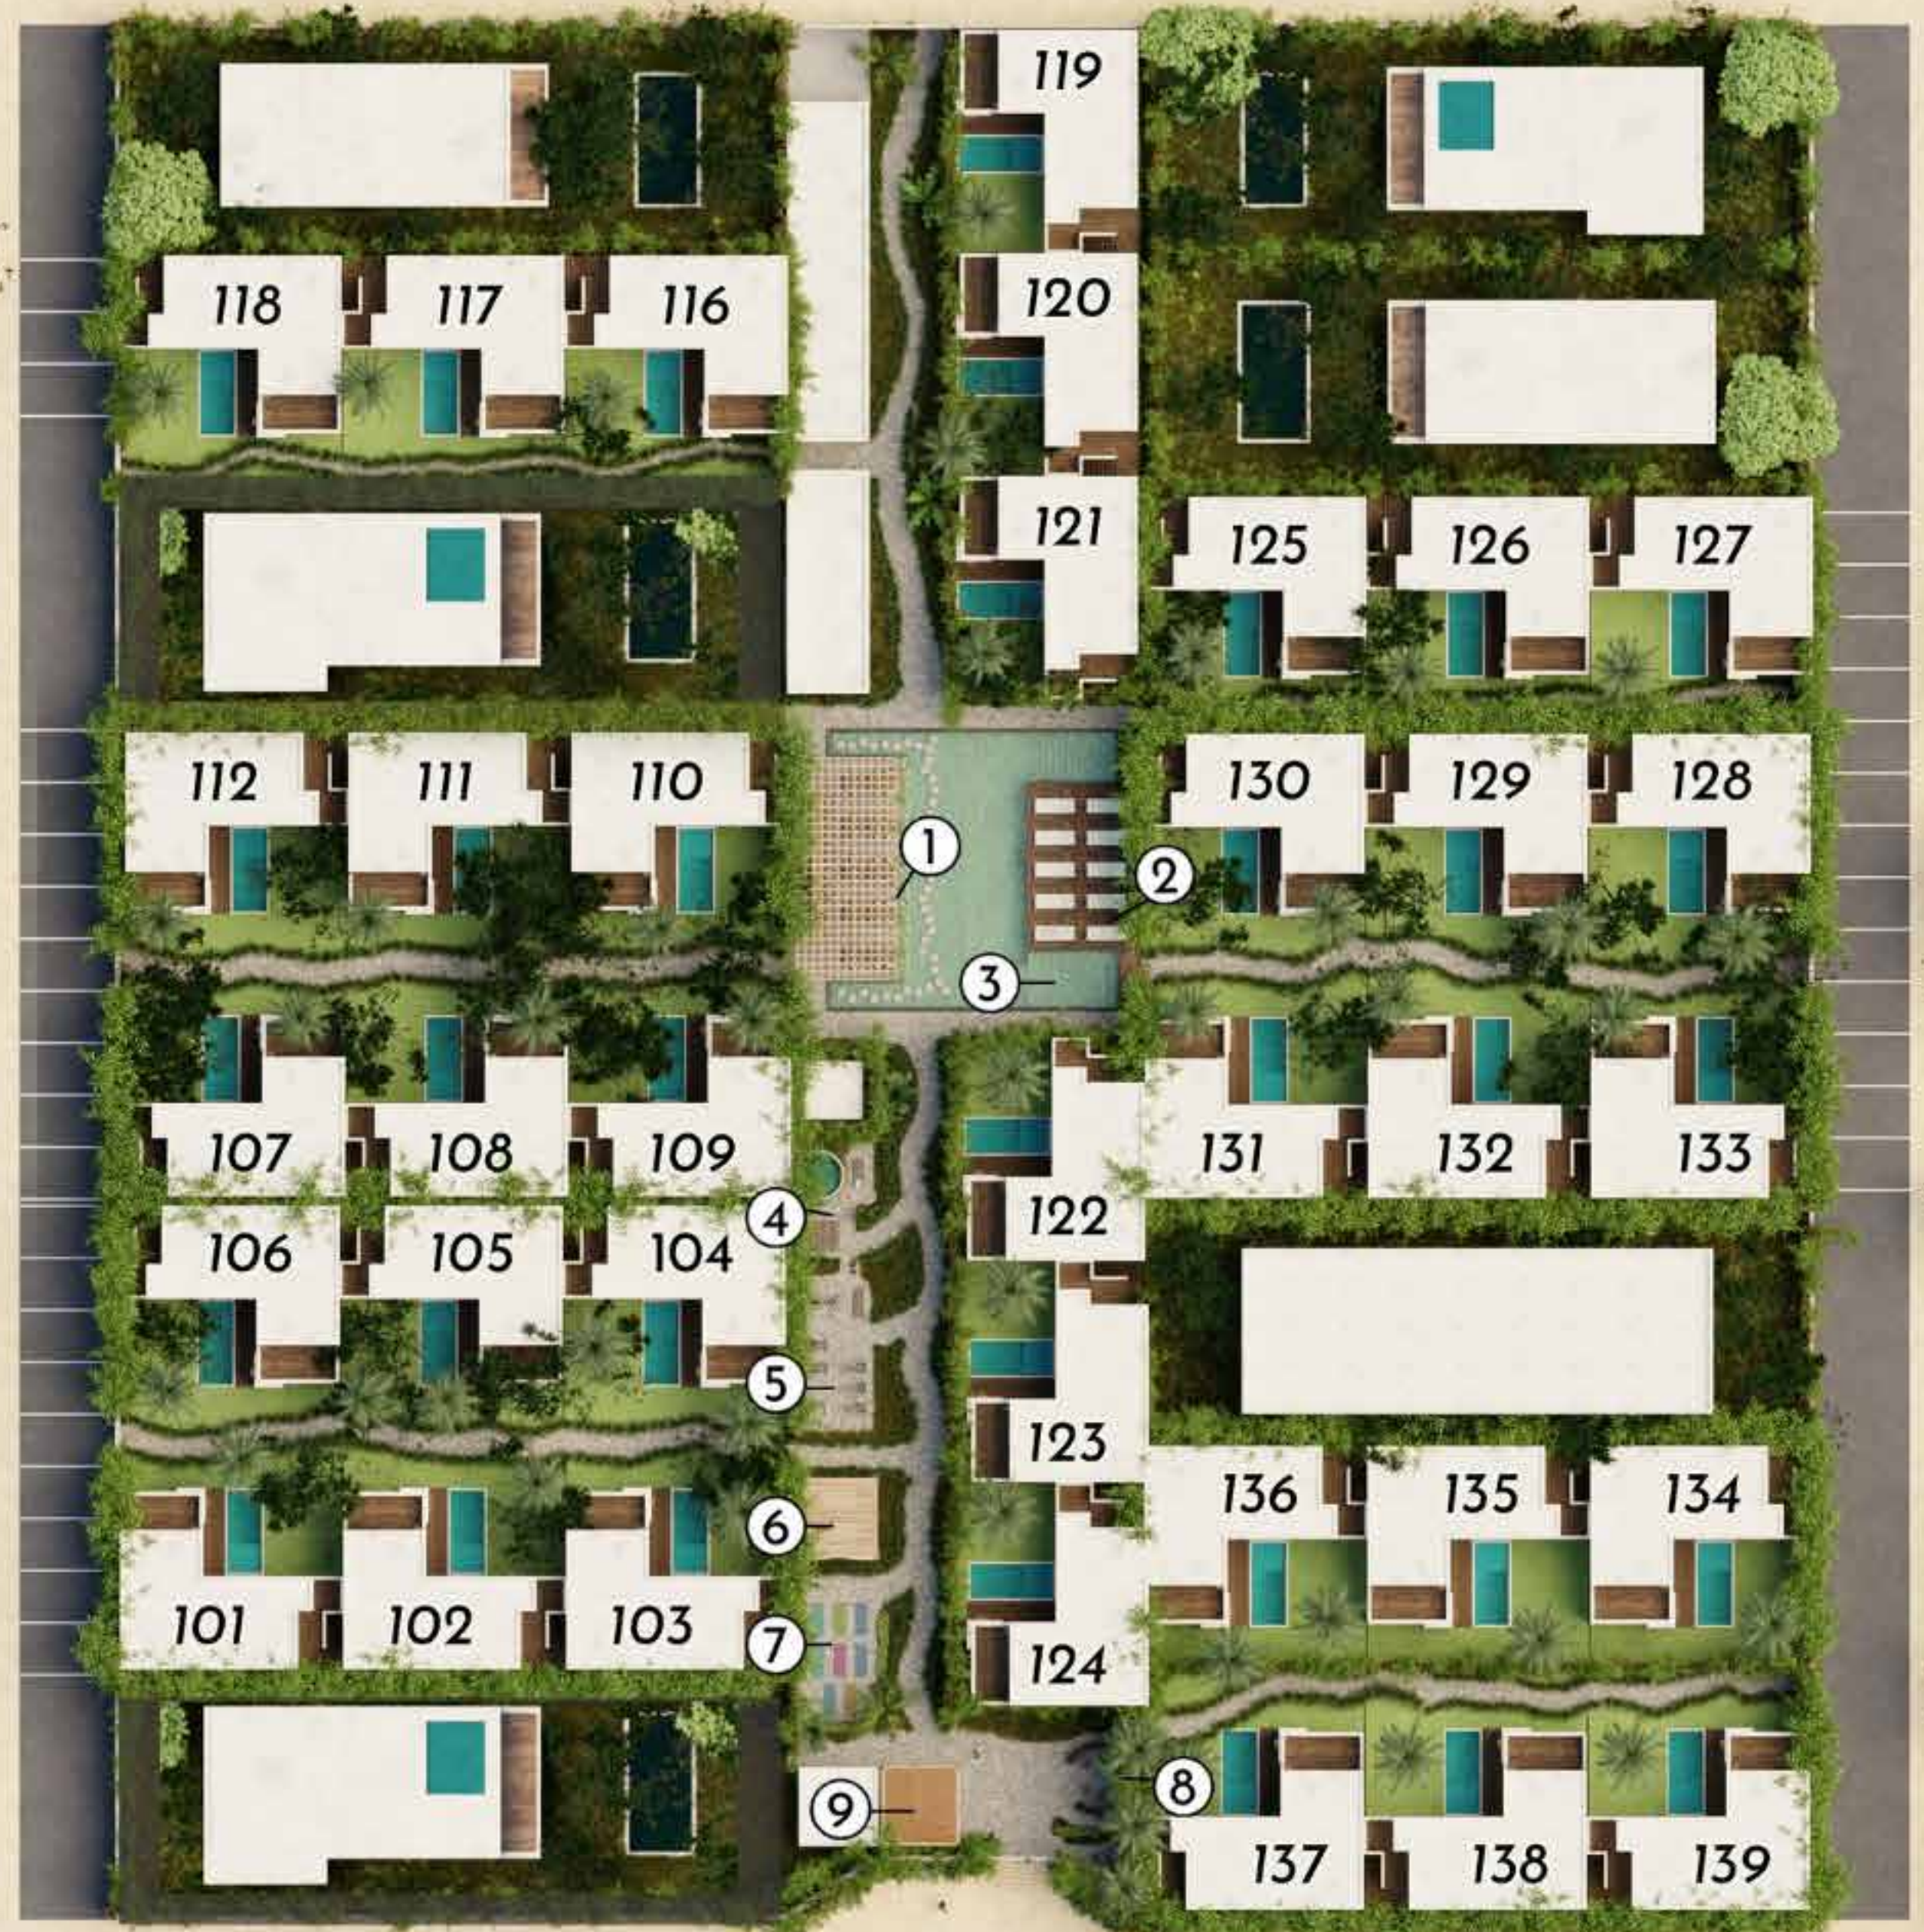

TULUM BEACH

ĀTMAN ReSidenceS

1.5 km

SIAN KA'AN BIOSPHERE RESERVE

Where Nature Meets Sea

Perfectly situated, just 1.5 km from the beach and 2.5 km from the heart of Tulum.

A modern hotel lounge area featuring a swimming pool in the foreground. The pool has a light-colored tiled deck with circular patterns. In the middle ground, there is a raised platform with four lounge chairs, each with a patterned pillow. Three large white umbrellas are open over the chairs. The background is filled with lush tropical vegetation, including palm trees and bamboo. The overall atmosphere is serene and luxurious.

ĀTMAN

ReSidenceS

Amenities

- Restaurant
- Yoga Loft
- Jacuzzi
- Lounge Bar

- Sunbeds
- Wellness Spa
- Hammock Lounge
- Outdoor Gym

- ① RESTUARANT & BAR
- ② SUN DECK
- ③ JACUZZI
- ④ COLD PLUNGE
- ⑤ JUNGLE GYM
- ⑥ OUTDOOR SPA
- ⑦ YOGA & WELLNESS
- ⑧ LOUNGE
- ⑨ CONCIERGE