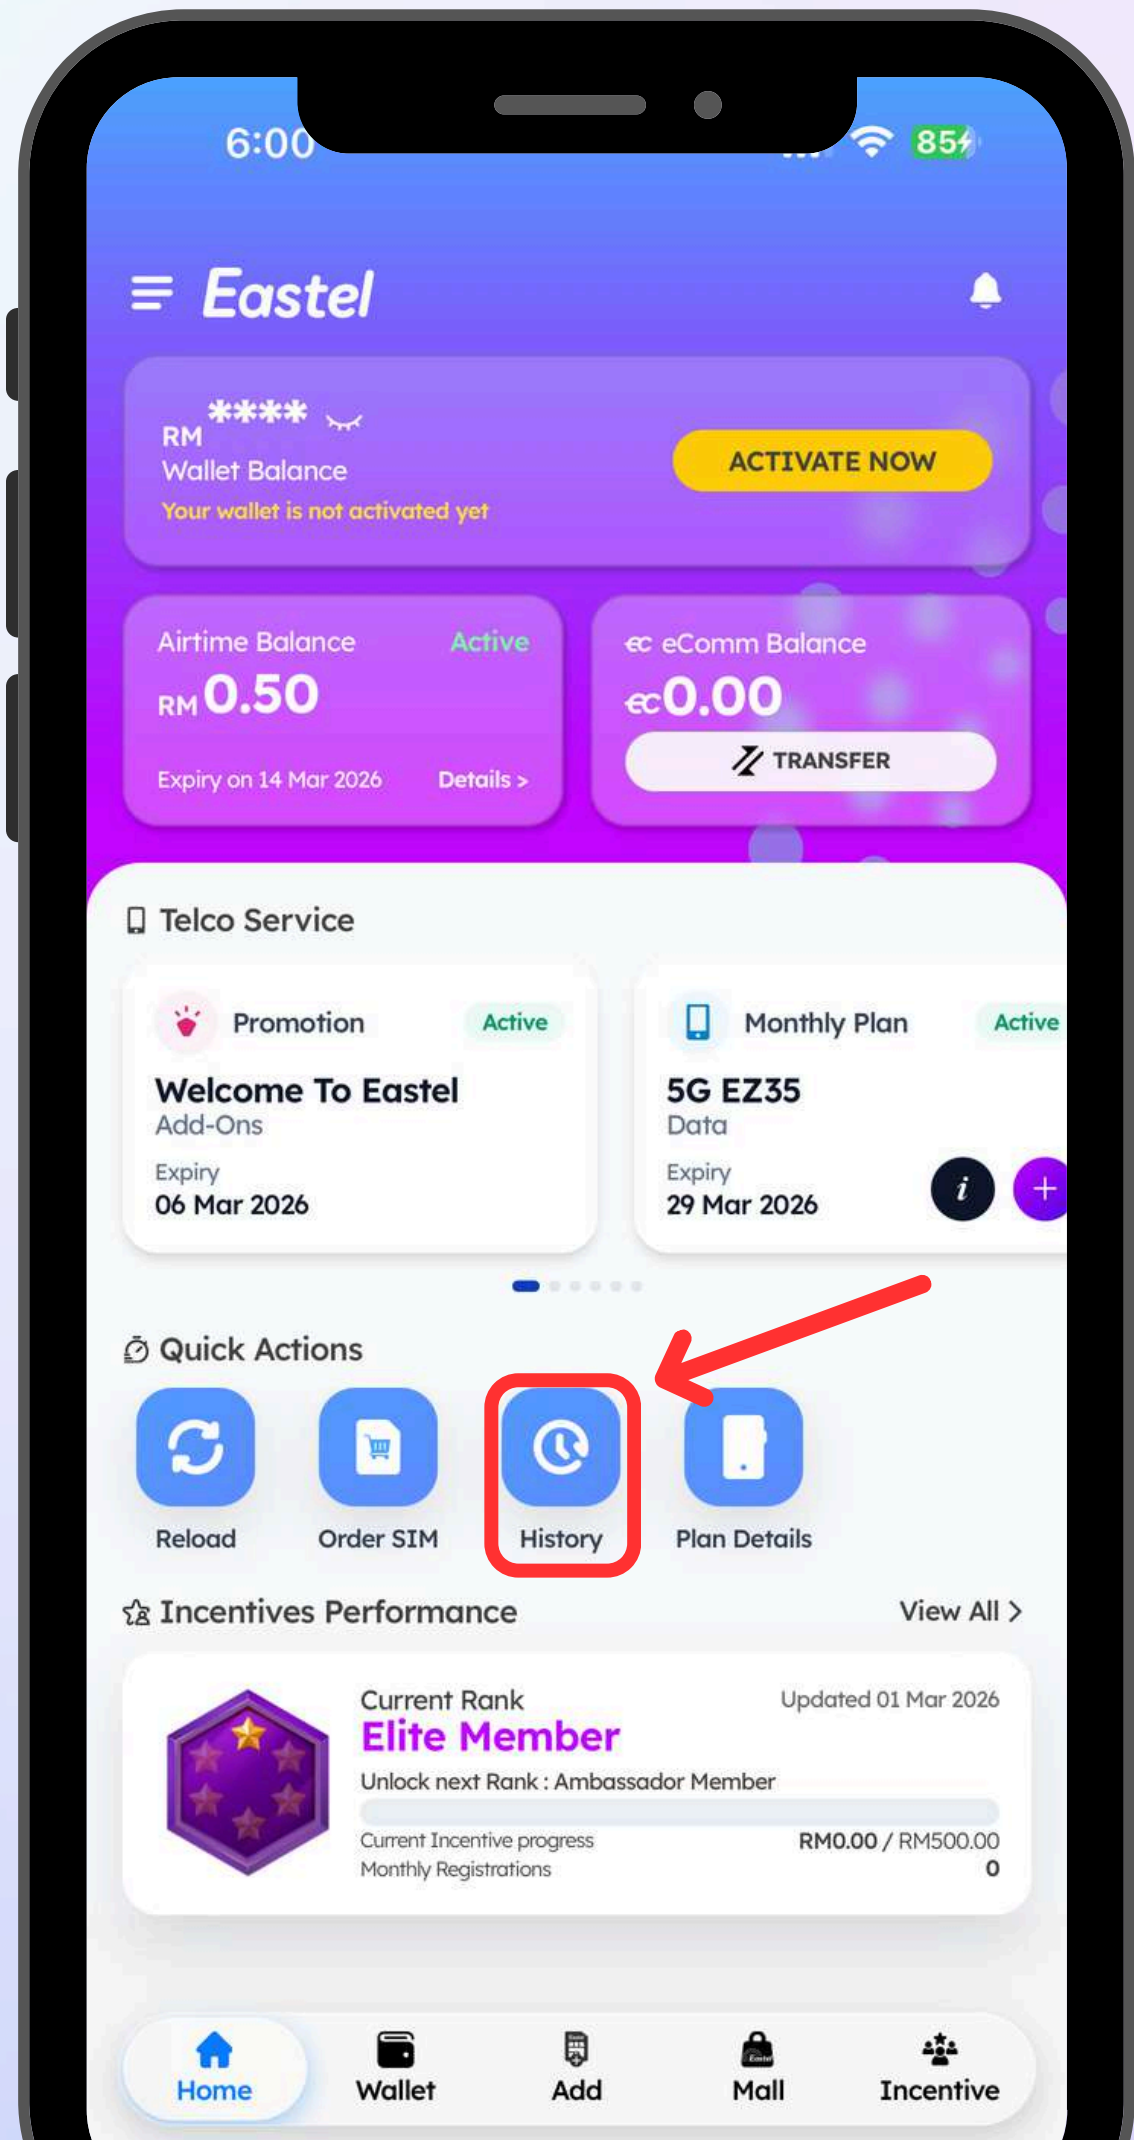

# Guide to Checking Incentives

查看奖励指南

Panduan  
Menyemak Insentif

**Step 1**

**Tap “History”**

**点击「History」**

**Tekan “History”**

## Step 2

**Tap “Incentives” to  
view your rewards.**

**点击「Incentives」，查看您的  
奖励。**

**Tekan “Incentives”  
untuk melihat ganjaran  
anda.**

先注册，先赚钱。  
天天赚，月月赚，年年赚！

**Register Today, Start Earning Right Away.  
Earn Every Day, Every Month, Every Year!**

**Daftar Hari Ini, Terus Mula Jana Pendapatan.  
Jana Setiap Hari, Setiap Bulan, Sepanjang Tahun!**

A registration card with a purple border. At the top left is a WhatsApp icon. To its right is the phone number "016-6215 820" in purple. Below the number is a QR code icon and the text "UPLINE QR CODE". Underneath the QR code icon is the instruction "Ask your new member to scan this code during registration." In the center is a large QR code. Below the QR code is the text "UPLINE ID" and "E-0000156". At the bottom is the instruction "If scanning is not possible, the new member can enter this ID manually."