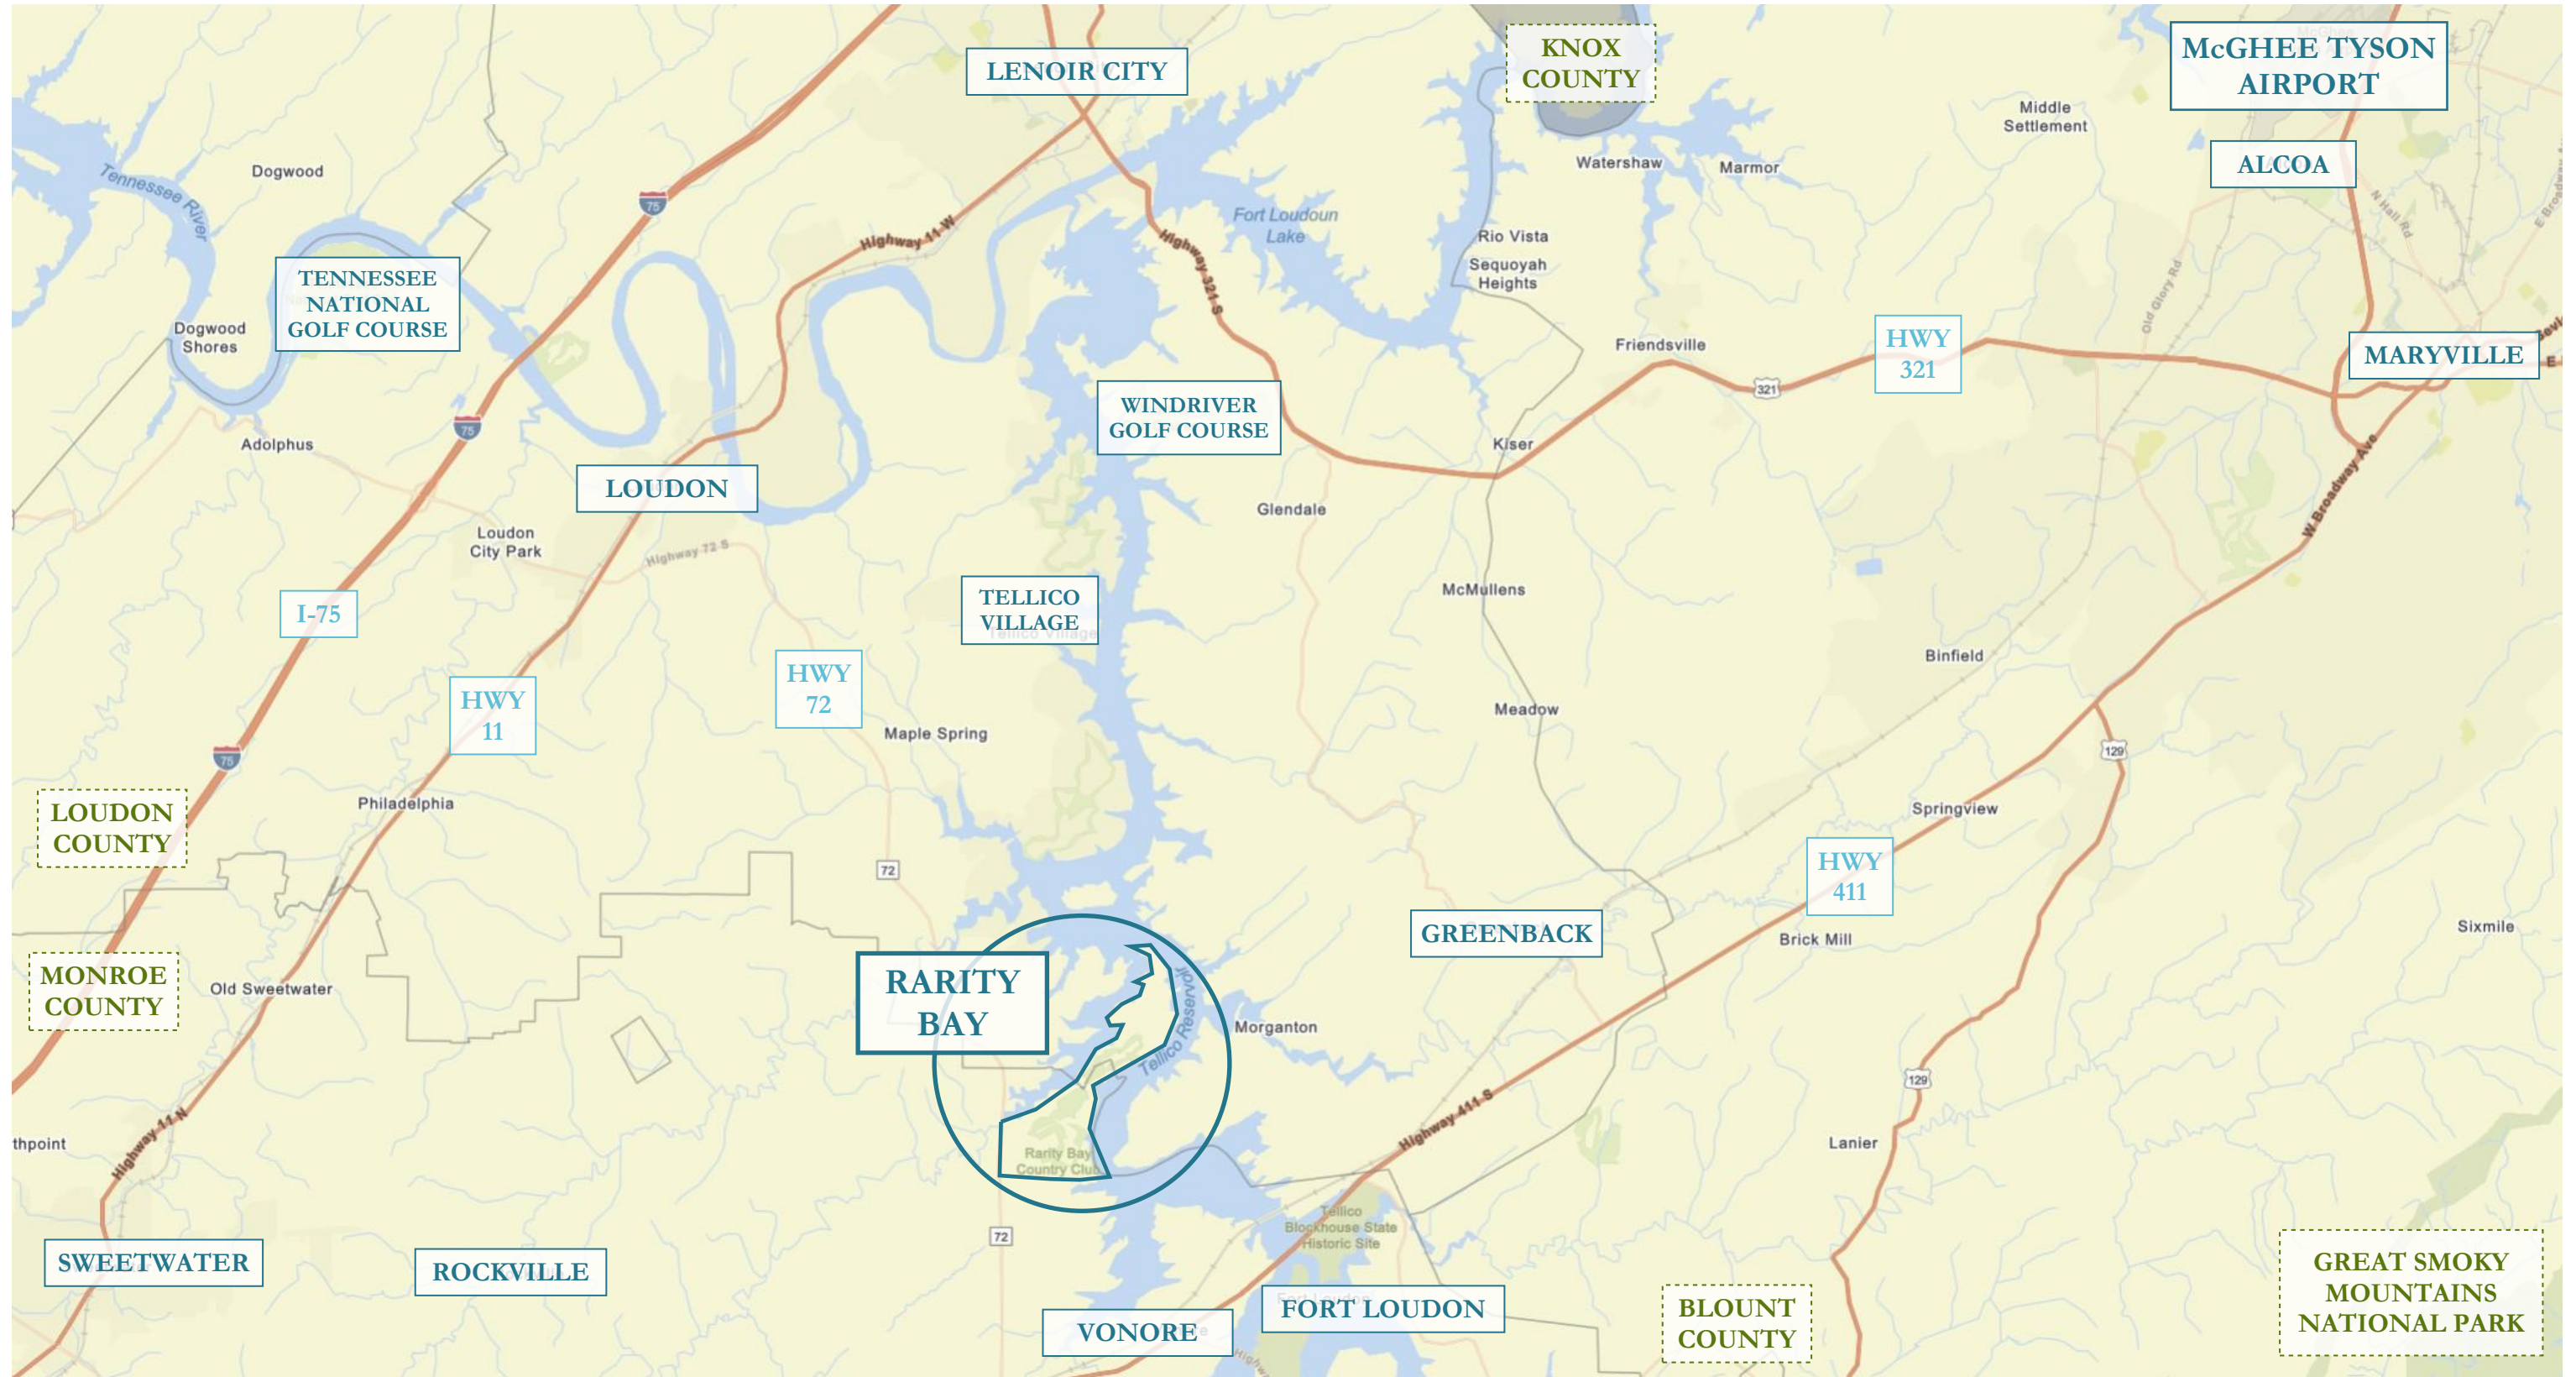

# RARITY BAY | FUTURE PHASES

A Central Hub for Monroe & Loudon Counties

# RARITY BAY | FUTURE PHASES

< 20 Mile Range Map

## Immediate Area Map

Rarity Bay is surrounded by an abundance of local recreational opportunities including hiking, boating, kayaking and more. The area has a booming industrial market providing jobs in all sectors.

1. RARITY BAY NEW TOWN CENTER
2. MASTERCRAFT BOAT COMPANY
3. SEA RAY BOATS
4. GREAT LAKES BOAT TOP
5. YAMAHA JET BOAT MANUFACTURING
6. CARLEX GLASS AMERICA
7. DHL
8. JTEKT AUTOMOTIVE
9. TELLICO RESERVOIR DEVELOPMENT AGENCY (TRDA)
10. CONAGRA GROCERY PRODUCTS
11. JOHNS MANVILLE
12. BENTON'S BACON
13. TOWN OF VONORE
14. HISTORIC FORT LOUDON
15. HAVCO WOOD PRODUCTS
16. LOWES DISTRIBUTION CENTER
17. FOOD CITY
18. FOOD LION
19. McDONALDS
20. LOCAL TRAILHEADS