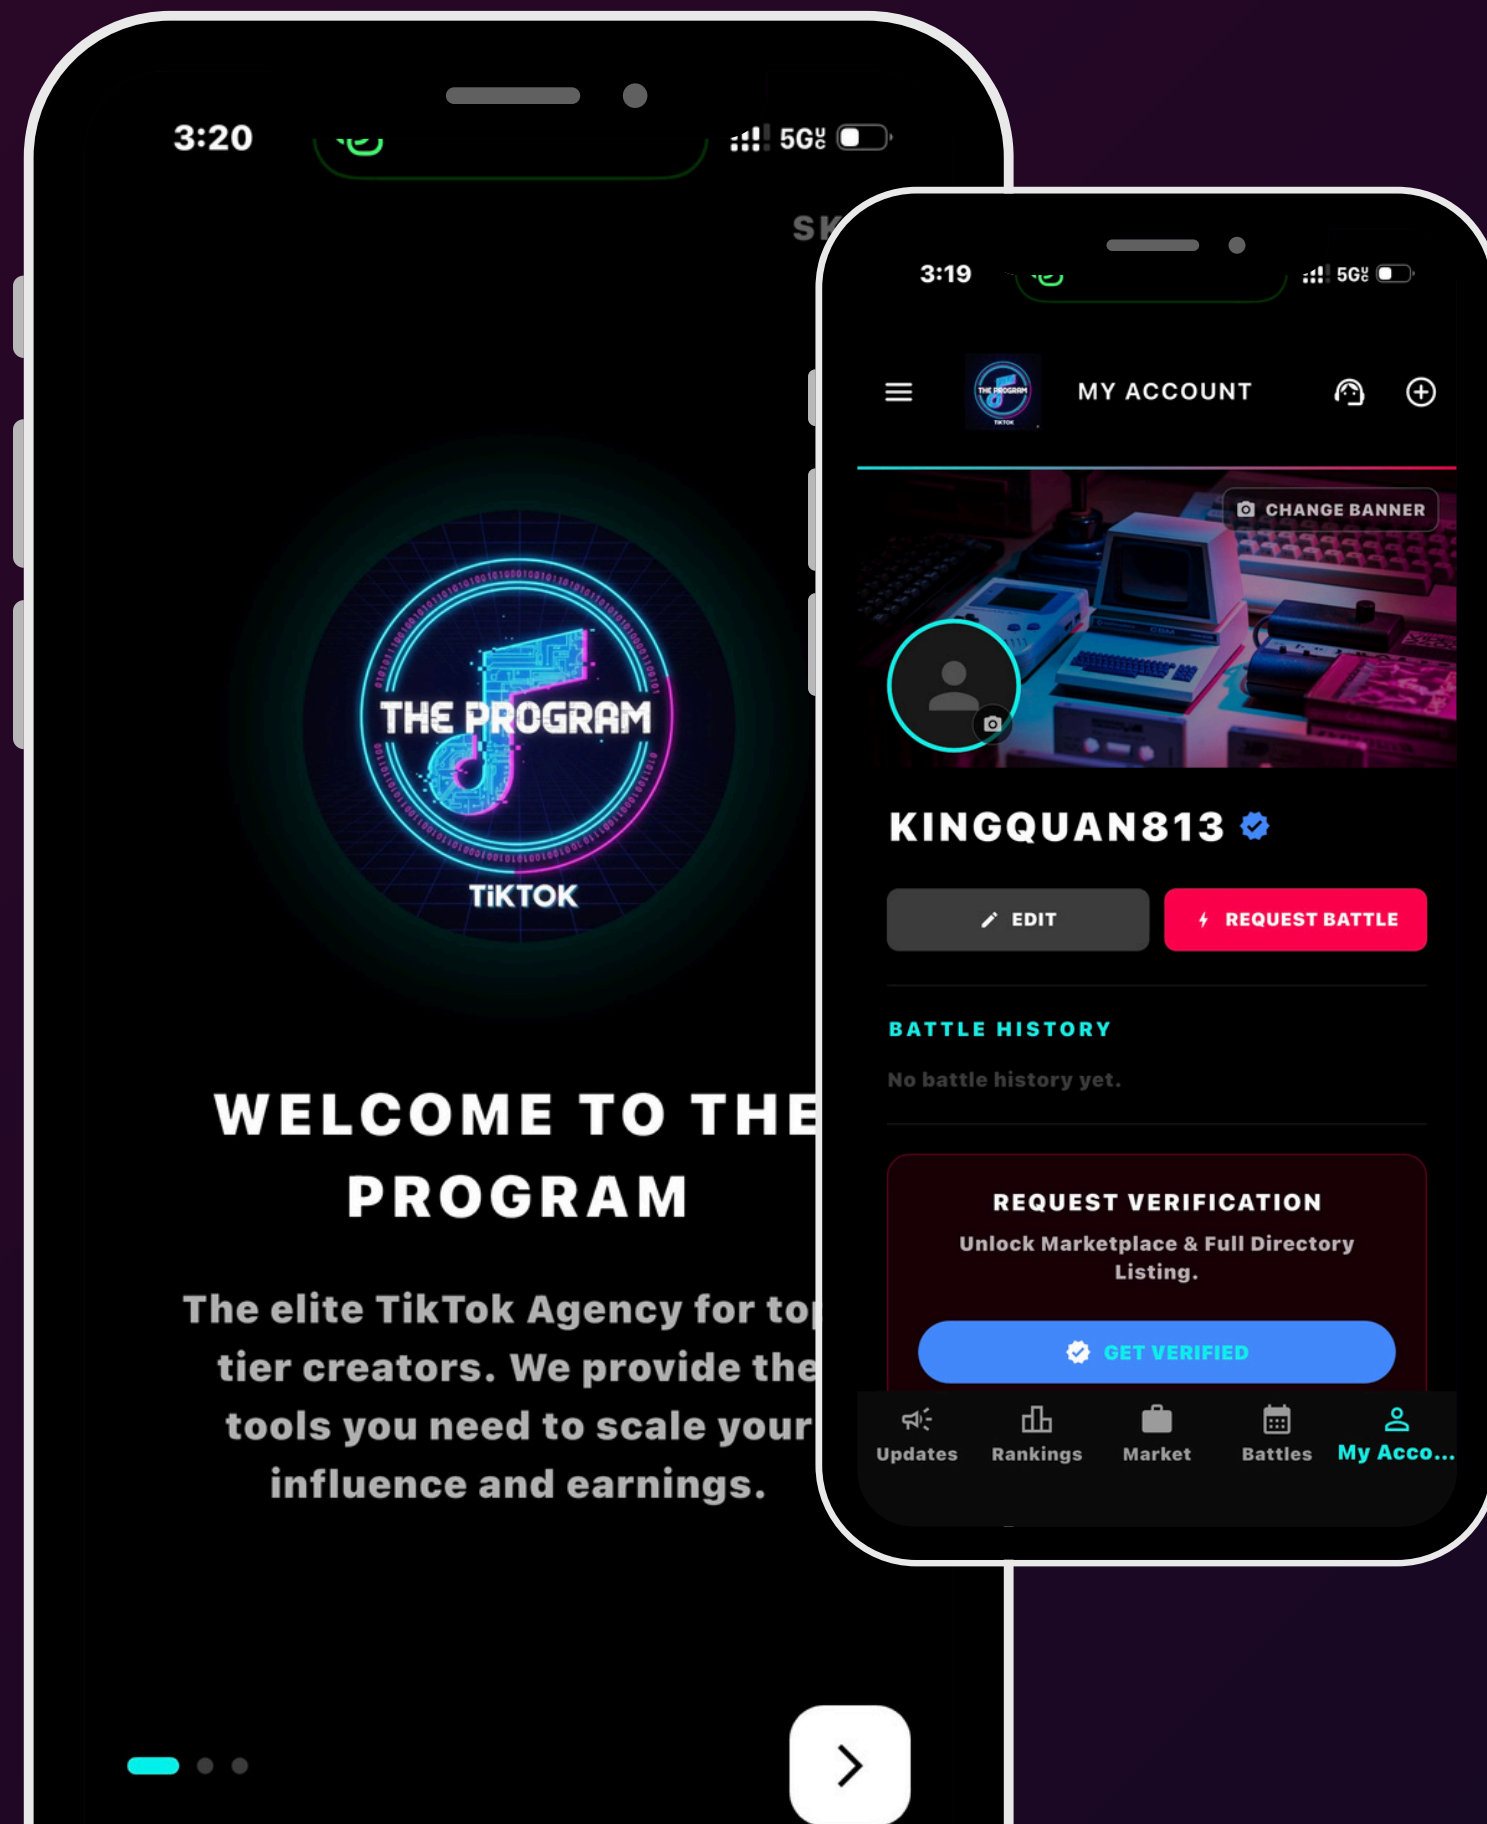

Built for The Program

Designed Specifically for This Agency

- Custom-built for King Quan 813's community
- Designed to grow with the agency
- Structured for both members and leadership
- More features to come!