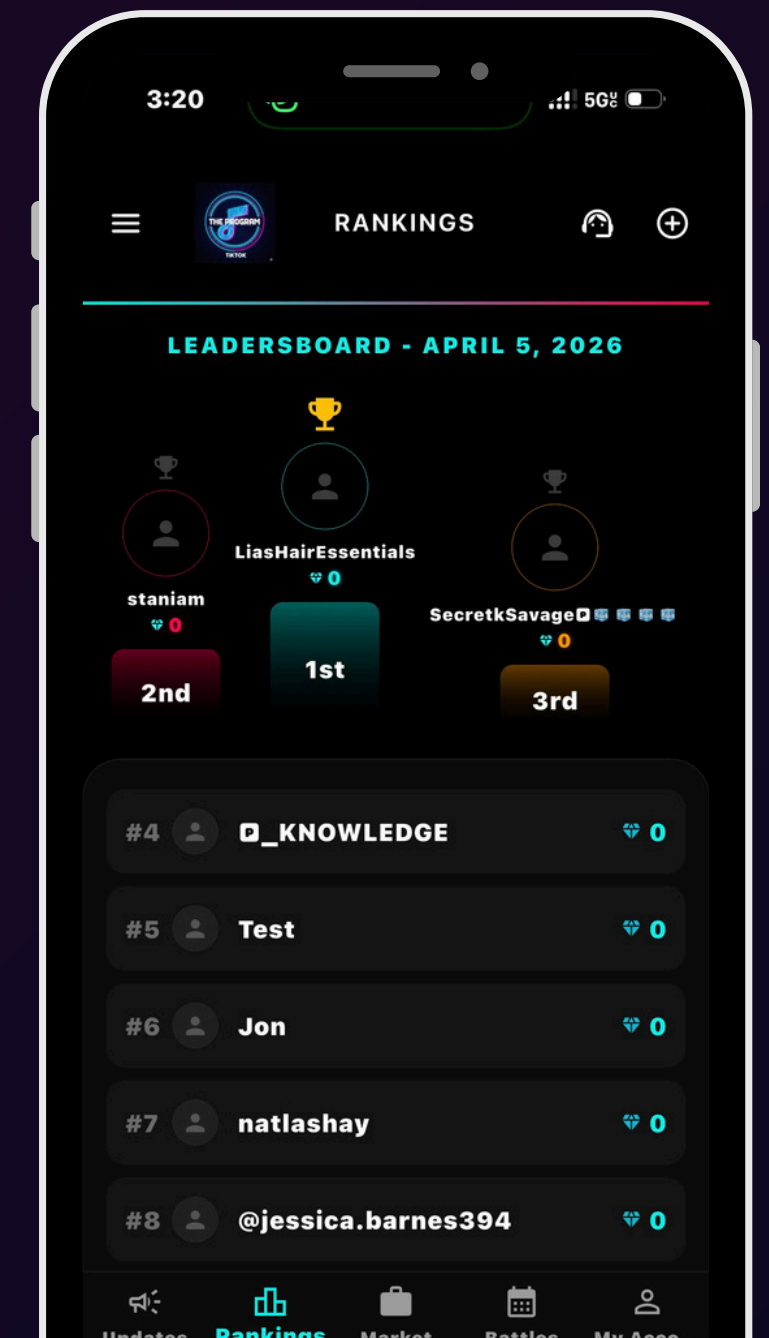

Why This Matters

More Than an App

This is infrastructure for the agency

A system that supports growth

A space where members can build, not just post