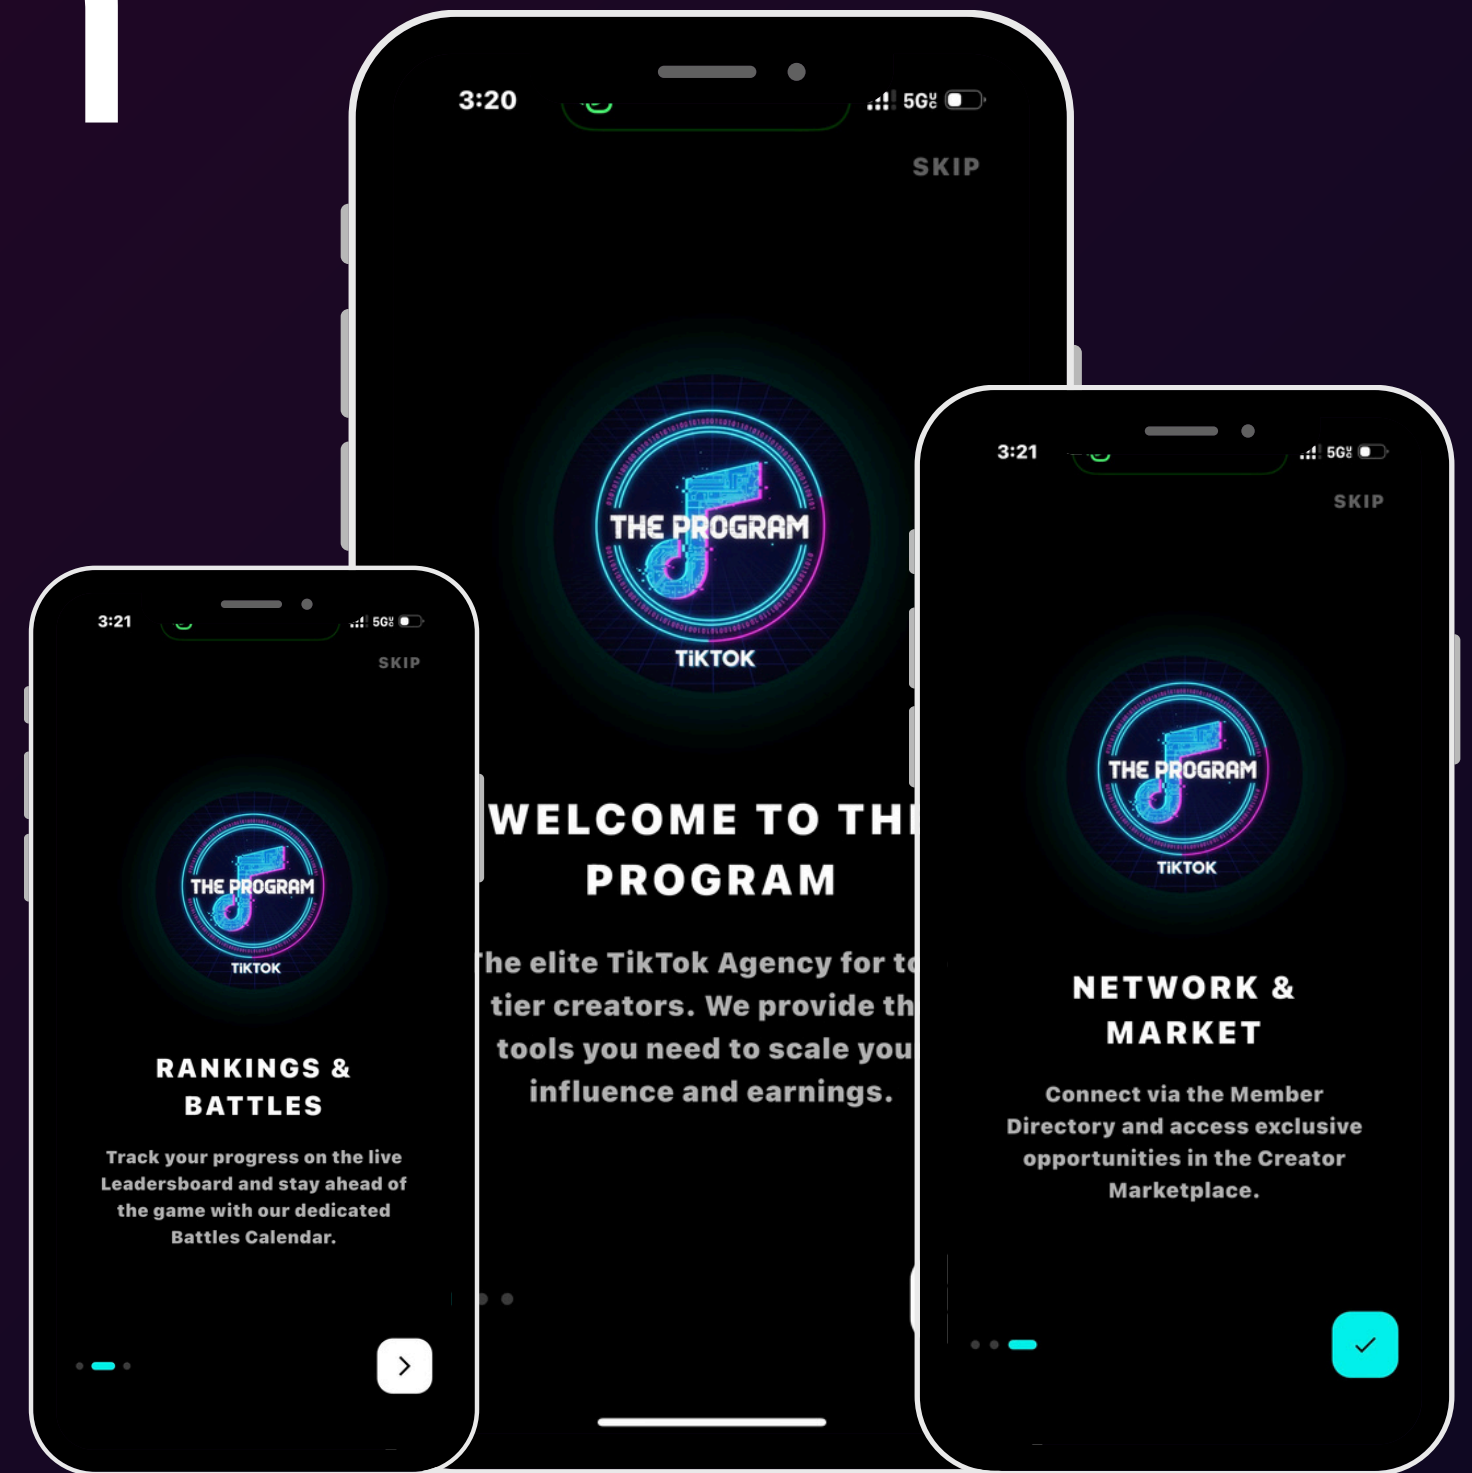

Built by Chelle Jones | Build an App Factory