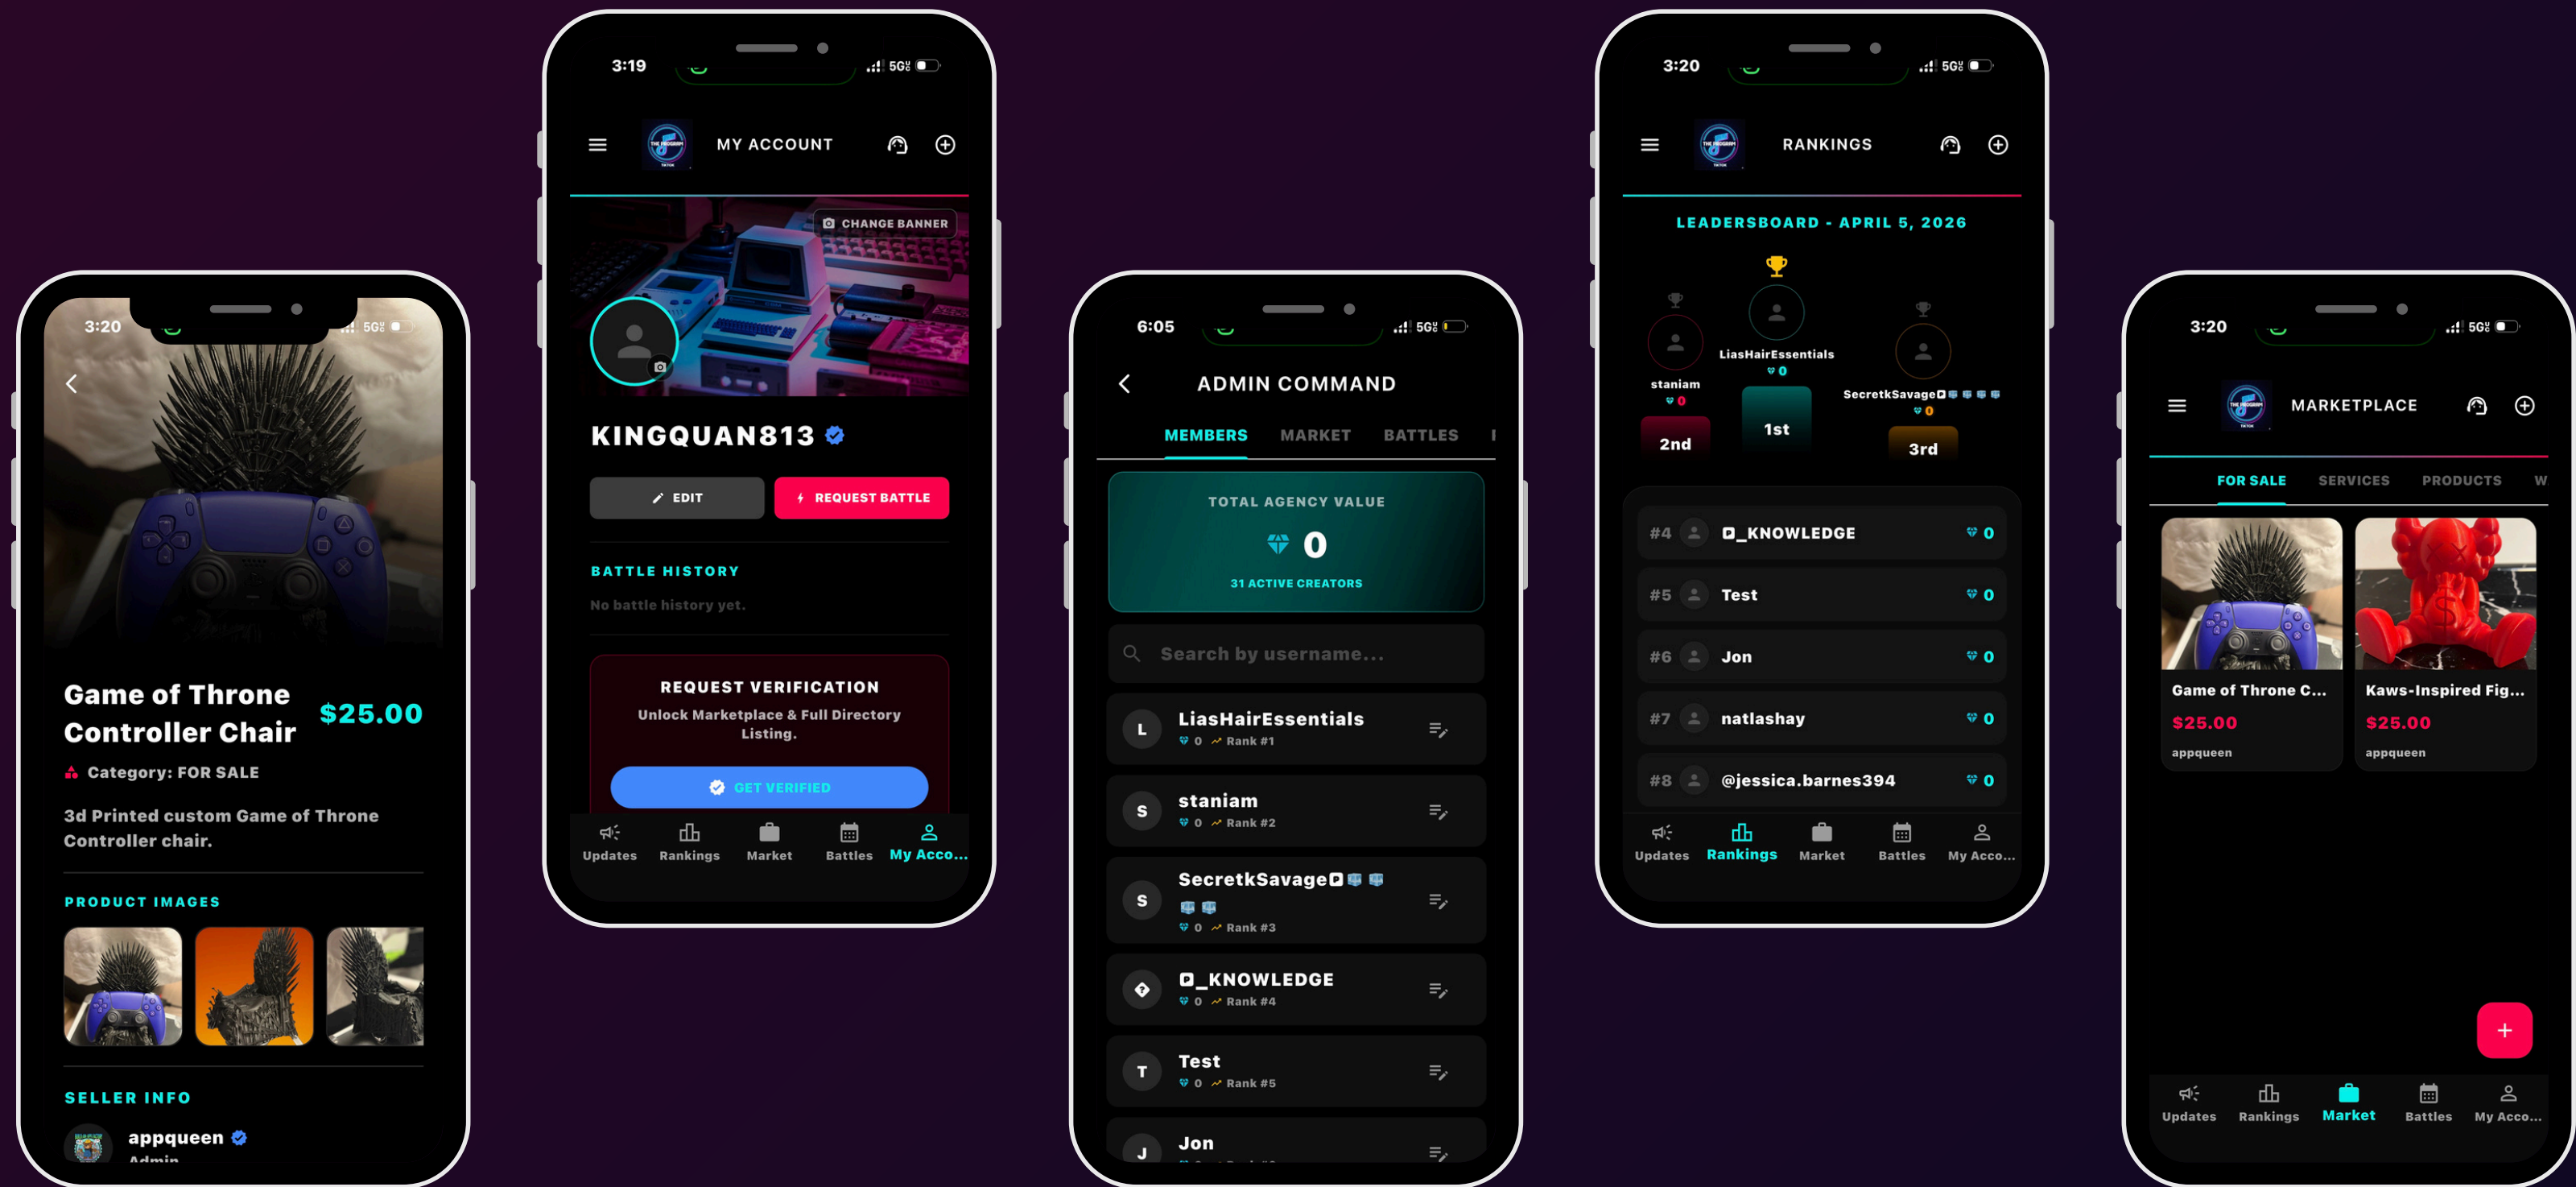

The Future of The Program

**This is just the beginning.
The app will continue to grow with the agency.**