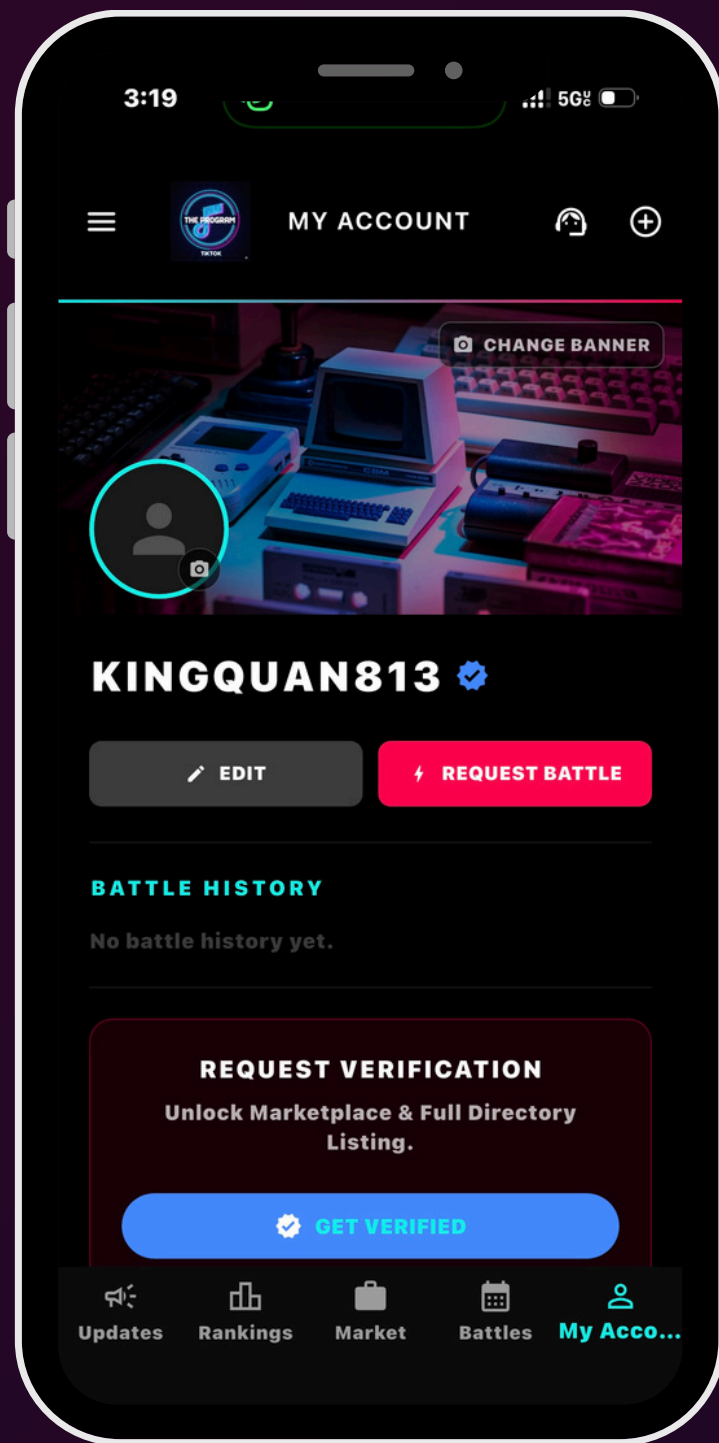

Platform Features

Member Profiles

Your Identity Inside the Agency

- Create your profile
- Showcase who you are