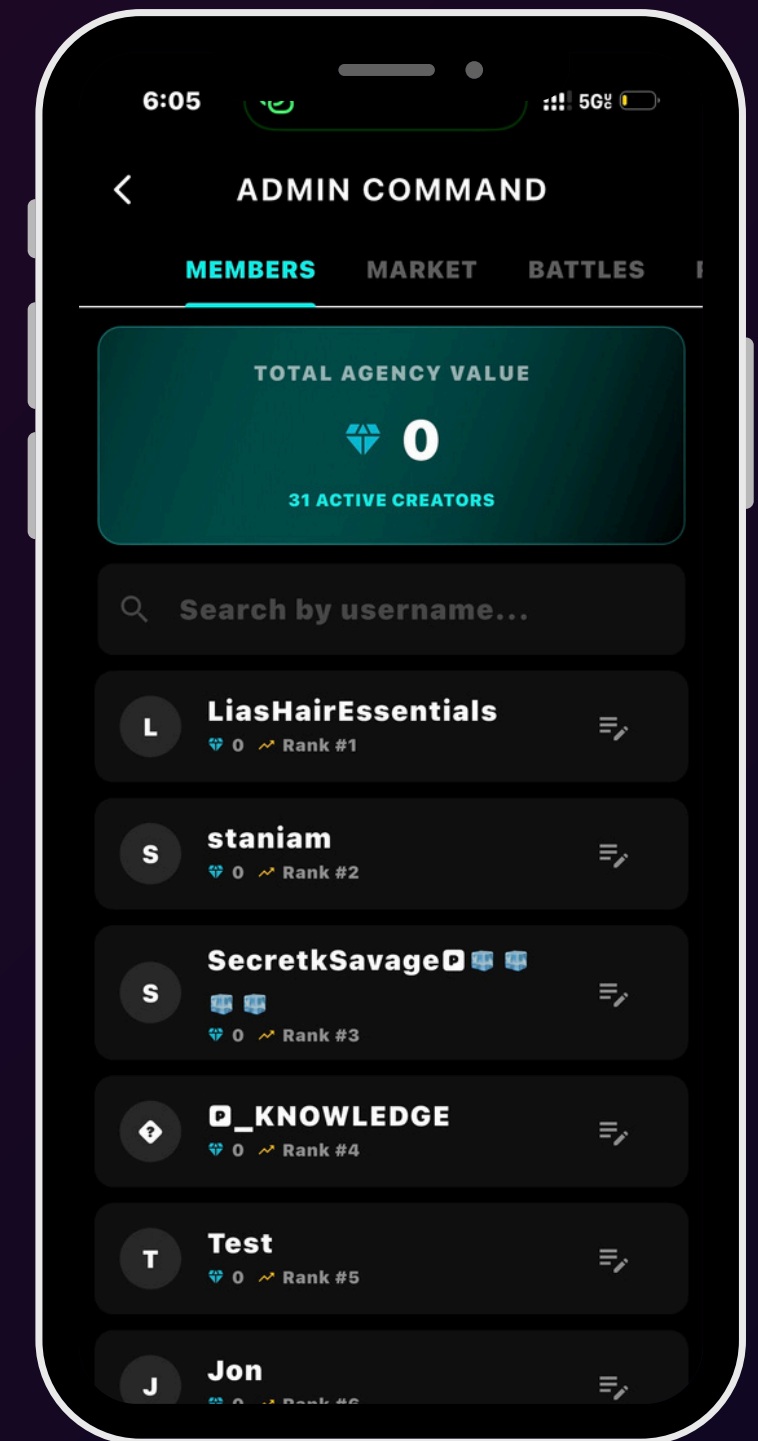

Platform Features

Member Profiles

Your Identity Inside the Agency

- Create your profile
- Showcase who you are

Rankings System

Visibility Through Performance

- Highlights top performers
- Encourages growth and consistency

Marketplace

Turn Your Presence Into Profit

- Sell products or services
- Promote what you offer

Admin Dashboard

Leadership Control & Management

- Manage members
- Control platform activity

Why This Matters

More Than an App