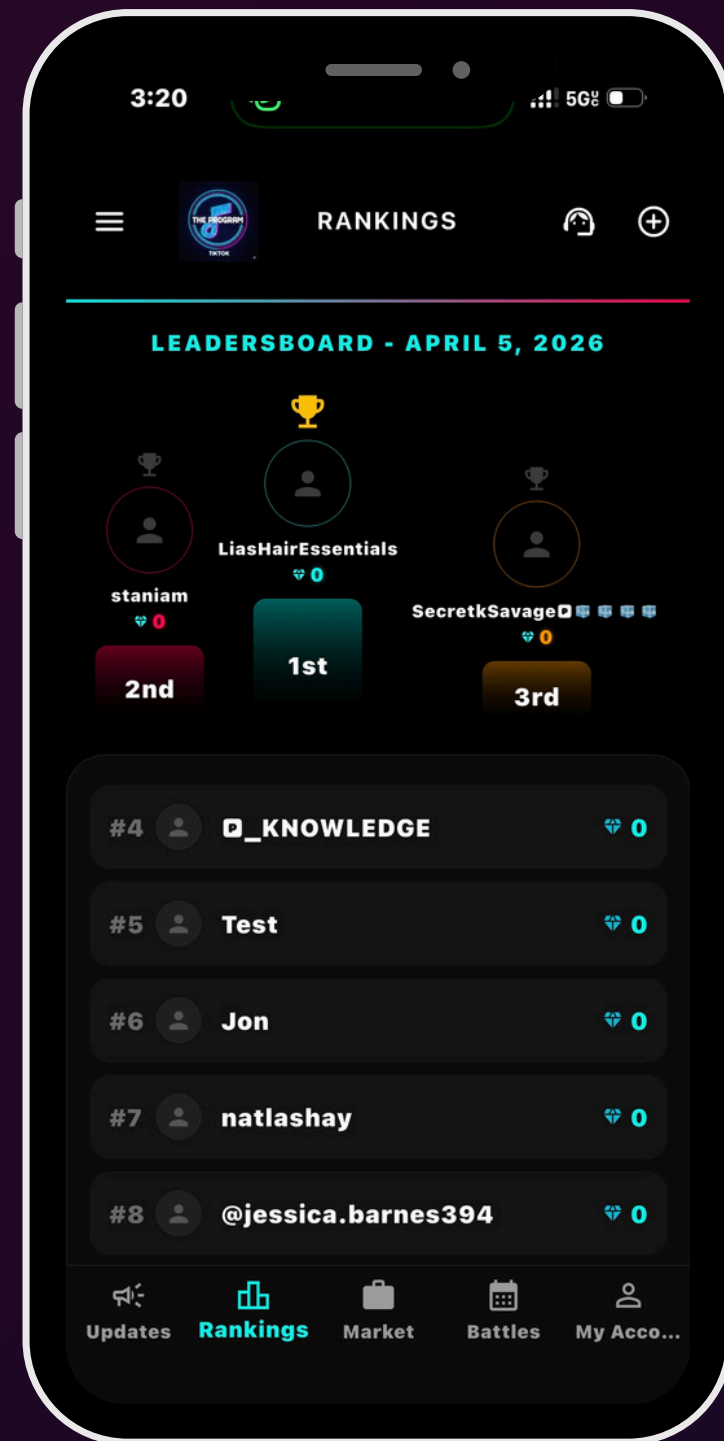

Platform Features

Member Profiles

Your Identity Inside the Agency

- Create your profile
- Showcase who you are

Rankings System

Visibility Through Performance

- Highlights top performers
- Encourages growth and consistency