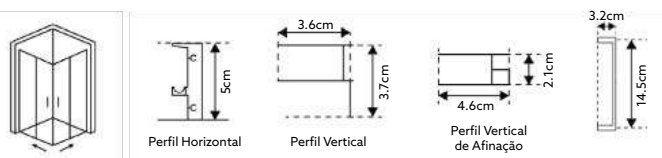

**CABINE DE BASE DUCHE TM SQUARE
VIDRO DE 6MM ALTURA 195CM DESIGN QUADRADO**

VIDRO FOSCO

Art.:030521	70x70	67.5-70x67.5-70	€362.73
Art.:030522	80x80	77.5-80x77.5-80	€378.68
Art.:030523	90x90	87.5-90x87.5-90	€403.35
Art.:030524	100x100	97.5-100x97.5-100	€438.08
Art.:030566	90x70	87.5-90x67.5-70	€388.84
Art.:030567	100x70	97.5-100x67.5-70	€404.58
Art.:030568	120x70	117.5-120x67.5-70	€432.88
Art.:030571	90x80	87.5-90x77.5-80	€390.72
Art.:030572	100x80	97.5-100x77.5-80	€408.92
Art.:030573	120x80	117.5-120x77.5-80	€436.46
Art.:030575	140x80	137.5-140x77.5-80	€464.84

Vidro Fosco de 6mm Temperado | Perfil Alumínio Cromado Design Quadrado | Pegas em ABS Design Quadrado | Roldanas Duplas (Superior e Inferior) em Latão Cromado de Fácil Remoção do Vidro para Limpeza | 2 Portas de Correr ao Canto | Fecho Magnético | Limpa-Gotas | **Altura 195cm** | **Reversível** | **Afinação: 2.5cm de cada lado.**