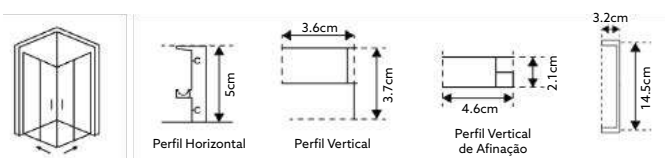

**CABINE DE BASE DUCHE TM SQUARE
VIDRO DE 6MM ALTURA 195CM DESIGN QUADRADO**

VIDRO LISO

Art.:030501	70x70	67.5-70x67.5-70	€264.28
Art.:030502	80x80	77.5-80x77.5-80	€280.22
Art.:030503	90x90	87.5-90x87.5-90	€304.90
Art.:030504	100x100	97.5-100x97.5-100	€339.28
Art.:030541	90x70	87.5-90x67.5-70	€280.58
Art.:030542	100x70	97.5-100x67.5-70	€292.08
Art.:030544	110x70	107.5-110x67.5-70	€316.82
Art.:030543	120x70	117.5-120x67.5-70	€312.88
Art.:030546	140x70	137.5-140x67.5-70	€342.28
Art.:030551	90x80	87.5-90x77.5-80	€292.20
Art.:030552	100x80	97.5-100x77.5-80	€302.00
Art.:030550	110x80	107.5-110x77.5-80	€318.28
Art.:030553	120x80	117.5-120x77.5-80	€321.84
Art.:030554	130x80	127.5-130x77.5-80	€341.62
Art.:030555	140x80	137.5-140x77.5-80	€342.90

Vidro Liso de 6mm Temperado | Perfil Alumínio Cromado Design Quadrado | Pegas em ABS Design Quadrado | Roldanas Duplas (Superior e Inferior) em Latão Cromado de Fácil Remoção do Vidro para Limpeza | 2 Portas de Correr ao Canto | Fecho Magnético | Limpa-Gotas | **Altura 195cm** | **Reversível** | **Afinação: 2.5cm de cada lado.**