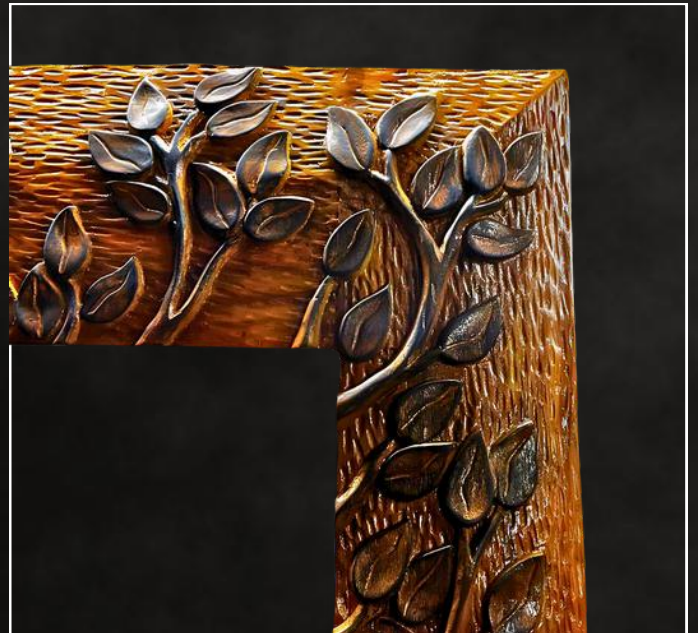

Bloom Rise

A fresh take on floral elegance — Bloom Rise elevates the classic petal design with softer curves and deeper textures. This version brings a lively yet sophisticated character to any space, a celebration of nature in full bloom.