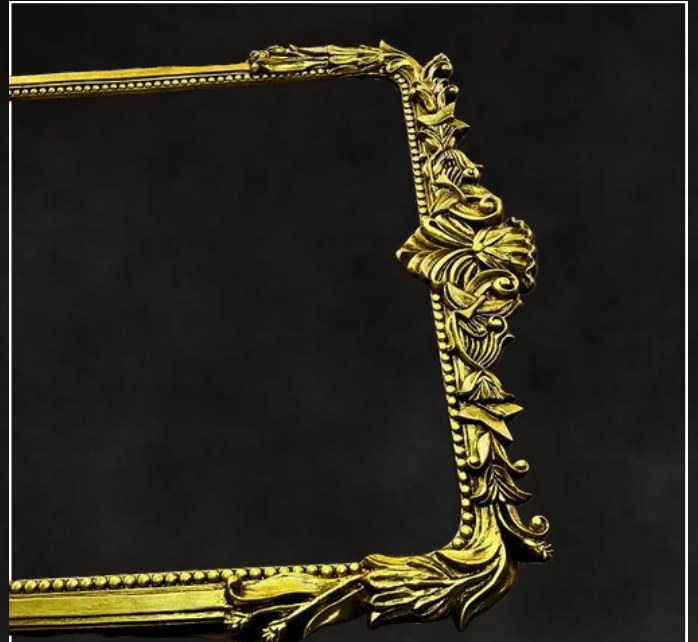

Crown Line

Balanced and refined, Crown Line highlights luxurious carvings at the top and bottom, with subtle side accents for a graceful finish. Perfect for interiors that demand understated grandeur with a golden touch.