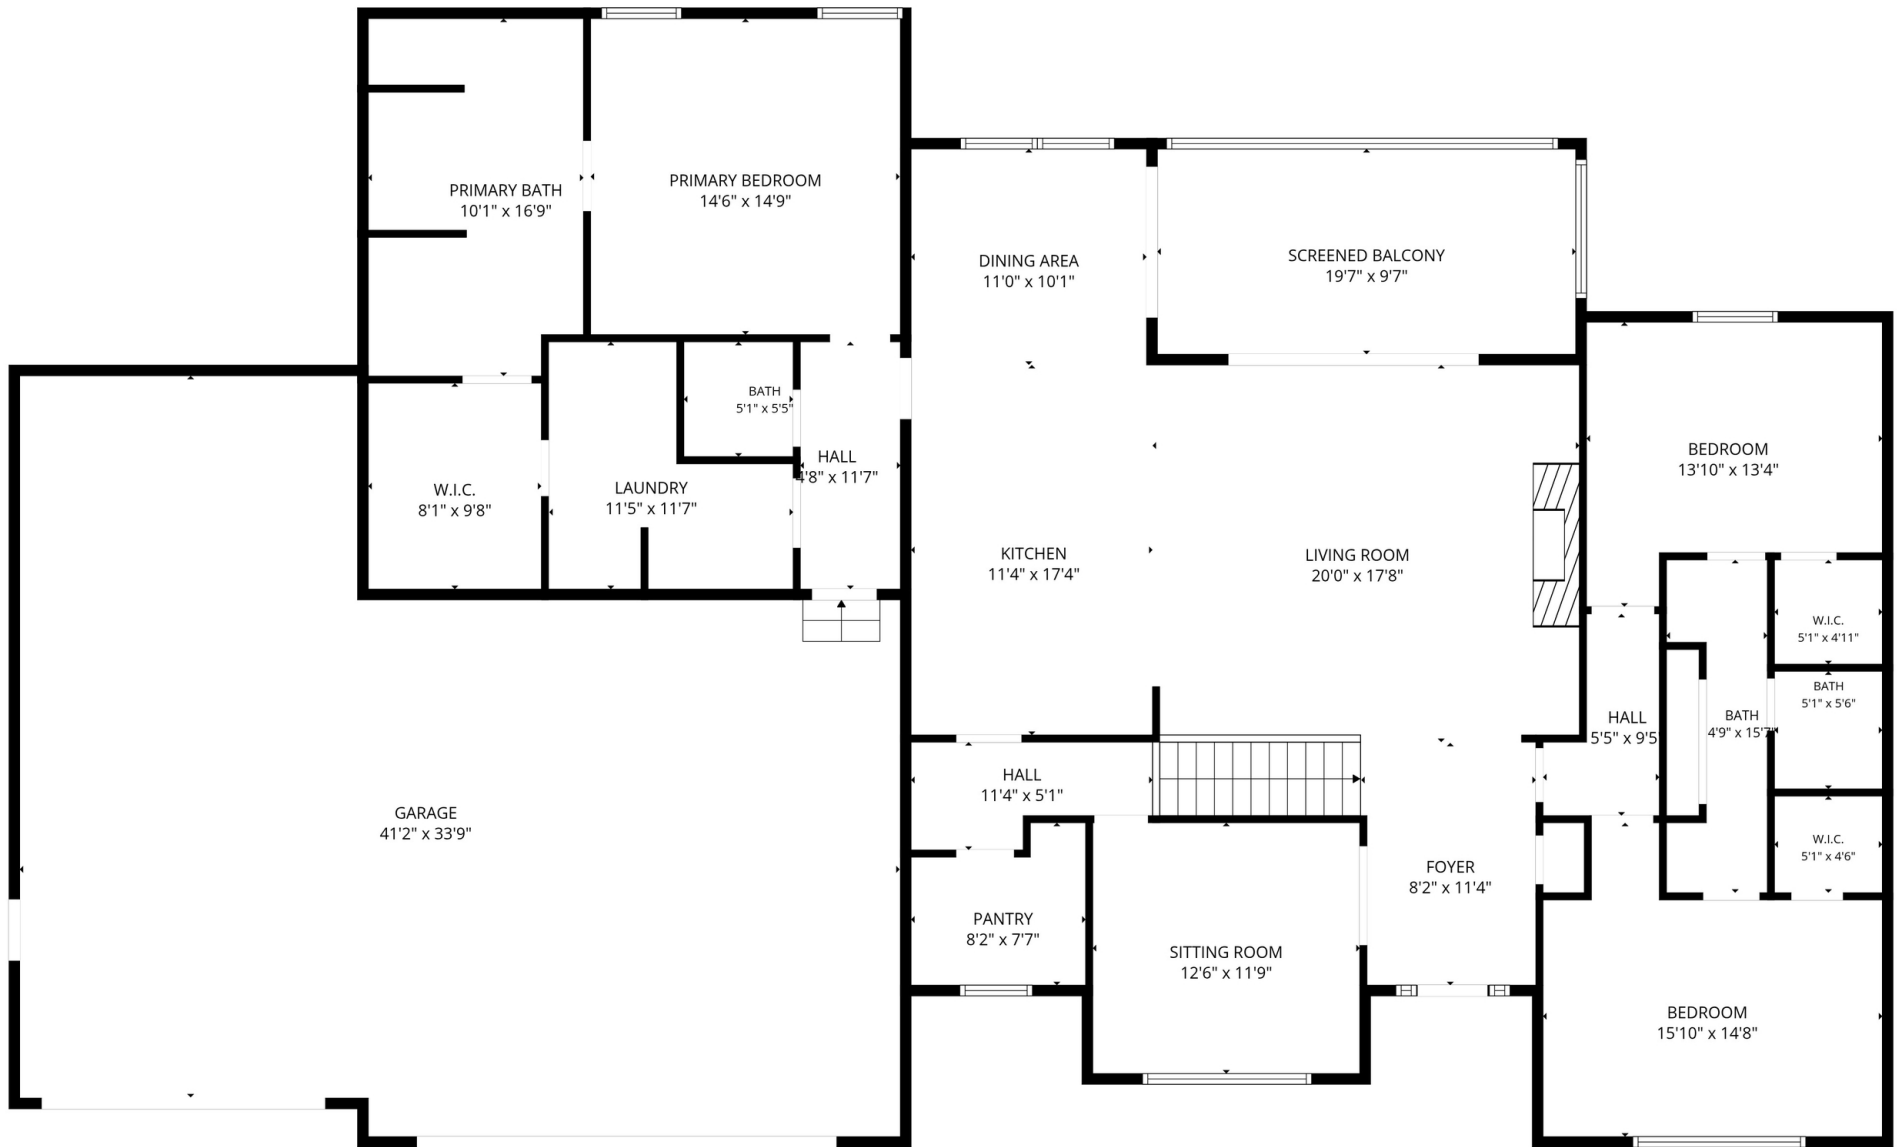

TOTAL: 3708 sq. ft

Basement: 1411 sq. ft, 1st floor: 2297 sq. ft

EXCLUDED AREAS: BASEMENT: 634 sq. ft, STORAGE: 252 sq. ft, GARAGE: 1171 sq. ft,
SCREENED BALCONY: 188 sq. ft, WALLS: 324 sq. ft

TOTAL: 3708 sq. ft

Basement: 1411 sq. ft, 1st floor: 2297 sq. ft

EXCLUDED AREAS: BASEMENT: 634 sq. ft, STORAGE: 252 sq. ft, GARAGE: 1171 sq. ft,
SCREENED BALCONY: 188 sq. ft, WALLS: 324 sq. ft

TOTAL: 3708 sq. ft

Basement: 1411 sq. ft, 1st floor: 2297 sq. ft

EXCLUDED AREAS: BASEMENT: 634 sq. ft, STORAGE: 252 sq. ft, GARAGE: 1171 sq. ft,
SCREENED BALCONY: 188 sq. ft, WALLS: 324 sq. ft

1st floor

Basement