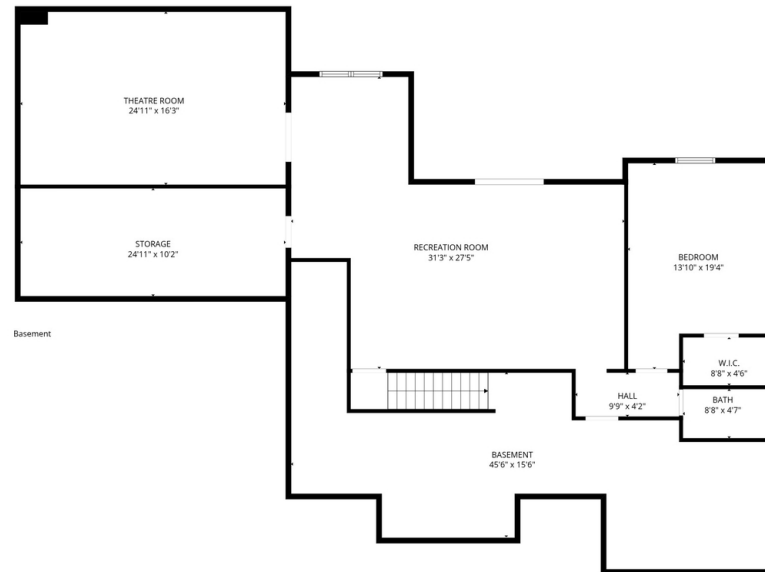

TOTAL: 3708 sq. ft

Basement: 1411 sq. ft, 1st floor: 2297 sq. ft

EXCLUDED AREAS: BASEMENT: 634 sq. ft, STORAGE: 252 sq. ft, GARAGE: 1171 sq. ft,
SCREENED BALCONY: 188 sq. ft, WALLS: 324 sq. ft

TOTAL: 3708 sq. ft

Basement: 1411 sq. ft, 1st floor: 2297 sq. ft

EXCLUDED AREAS: BASEMENT: 634 sq. ft, STORAGE: 252 sq. ft, GARAGE: 1171 sq. ft,
SCREENED BALCONY: 188 sq. ft, WALLS: 324 sq. ft

TOTAL: 3708 sq. ft

Basement: 1411 sq. ft, 1st floor: 2297 sq. ft

EXCLUDED AREAS: BASEMENT: 634 sq. ft, STORAGE: 252 sq. ft, GARAGE: 1171 sq. ft,
SCREENED BALCONY: 188 sq. ft, WALLS: 324 sq. ft

1st floor

Basement