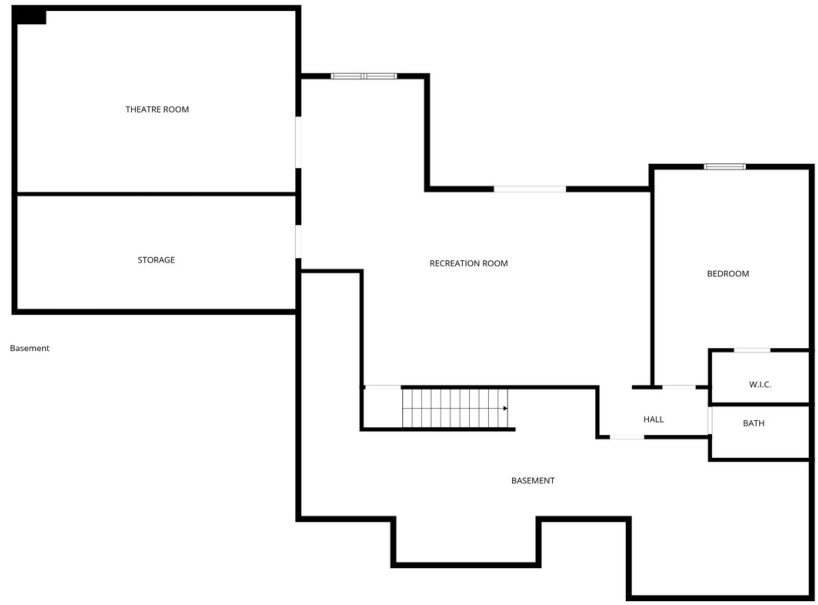

TOTAL: 3708 sq. ft

Basement: 1411 sq. ft, 1st floor: 2297 sq. ft

EXCLUDED AREAS: BASEMENT: 634 sq. ft, STORAGE: 252 sq. ft, GARAGE: 1171 sq. ft,
SCREENED BALCONY: 188 sq. ft, WALLS: 324 sq. ft

TOTAL: 3708 sq. ft

Basement: 1411 sq. ft, 1st floor: 2297 sq. ft

EXCLUDED AREAS: BASEMENT: 634 sq. ft, STORAGE: 252 sq. ft, GARAGE: 1171 sq. ft,
SCREENED BALCONY: 188 sq. ft, WALLS: 324 sq. ft

TOTAL: 3708 sq. ft

Basement: 1411 sq. ft, 1st floor: 2297 sq. ft

EXCLUDED AREAS: BASEMENT: 634 sq. ft, STORAGE: 252 sq. ft, GARAGE: 1171 sq. ft,
SCREENED BALCONY: 188 sq. ft, WALLS: 324 sq. ft

1st floor

Basement