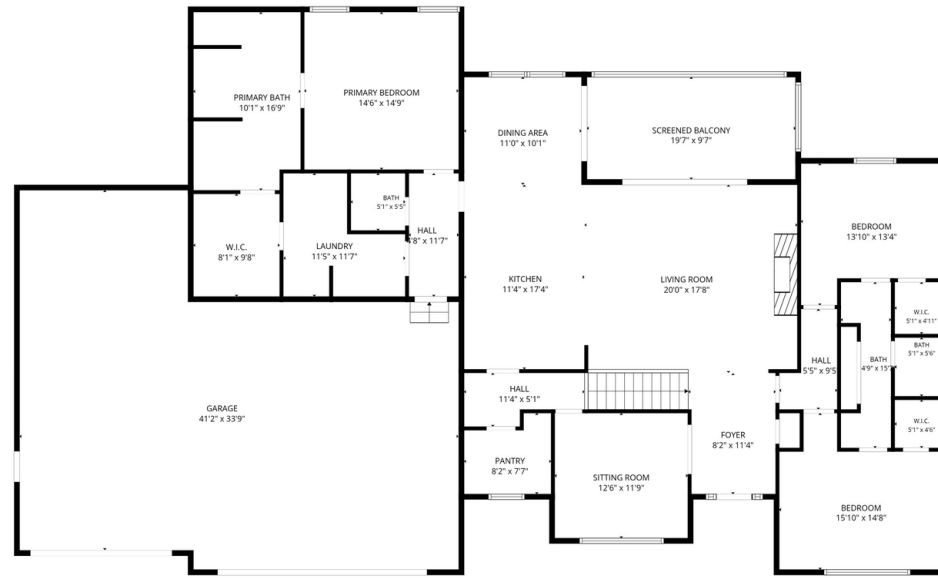

TOTAL: 3708 sq. ft

Basement: 1411 sq. ft, 1st floor: 2297 sq. ft

EXCLUDED AREAS: BASEMENT: 634 sq. ft, STORAGE: 252 sq. ft, GARAGE: 1171 sq. ft,
SCREENED BALCONY: 188 sq. ft, WALLS: 324 sq. ft

TOTAL: 3708 sq. ft

Basement: 1411 sq. ft, 1st floor: 2297 sq. ft

EXCLUDED AREAS: BASEMENT: 634 sq. ft, STORAGE: 252 sq. ft, GARAGE: 1171 sq. ft,
SCREENED BALCONY: 188 sq. ft, WALLS: 324 sq. ft

TOTAL: 3708 sq. ft

Basement: 1411 sq. ft, 1st floor: 2297 sq. ft

EXCLUDED AREAS: BASEMENT: 634 sq. ft, STORAGE: 252 sq. ft, GARAGE: 1171 sq. ft,
SCREENED BALCONY: 188 sq. ft, WALLS: 324 sq. ft

1st floor

Basement