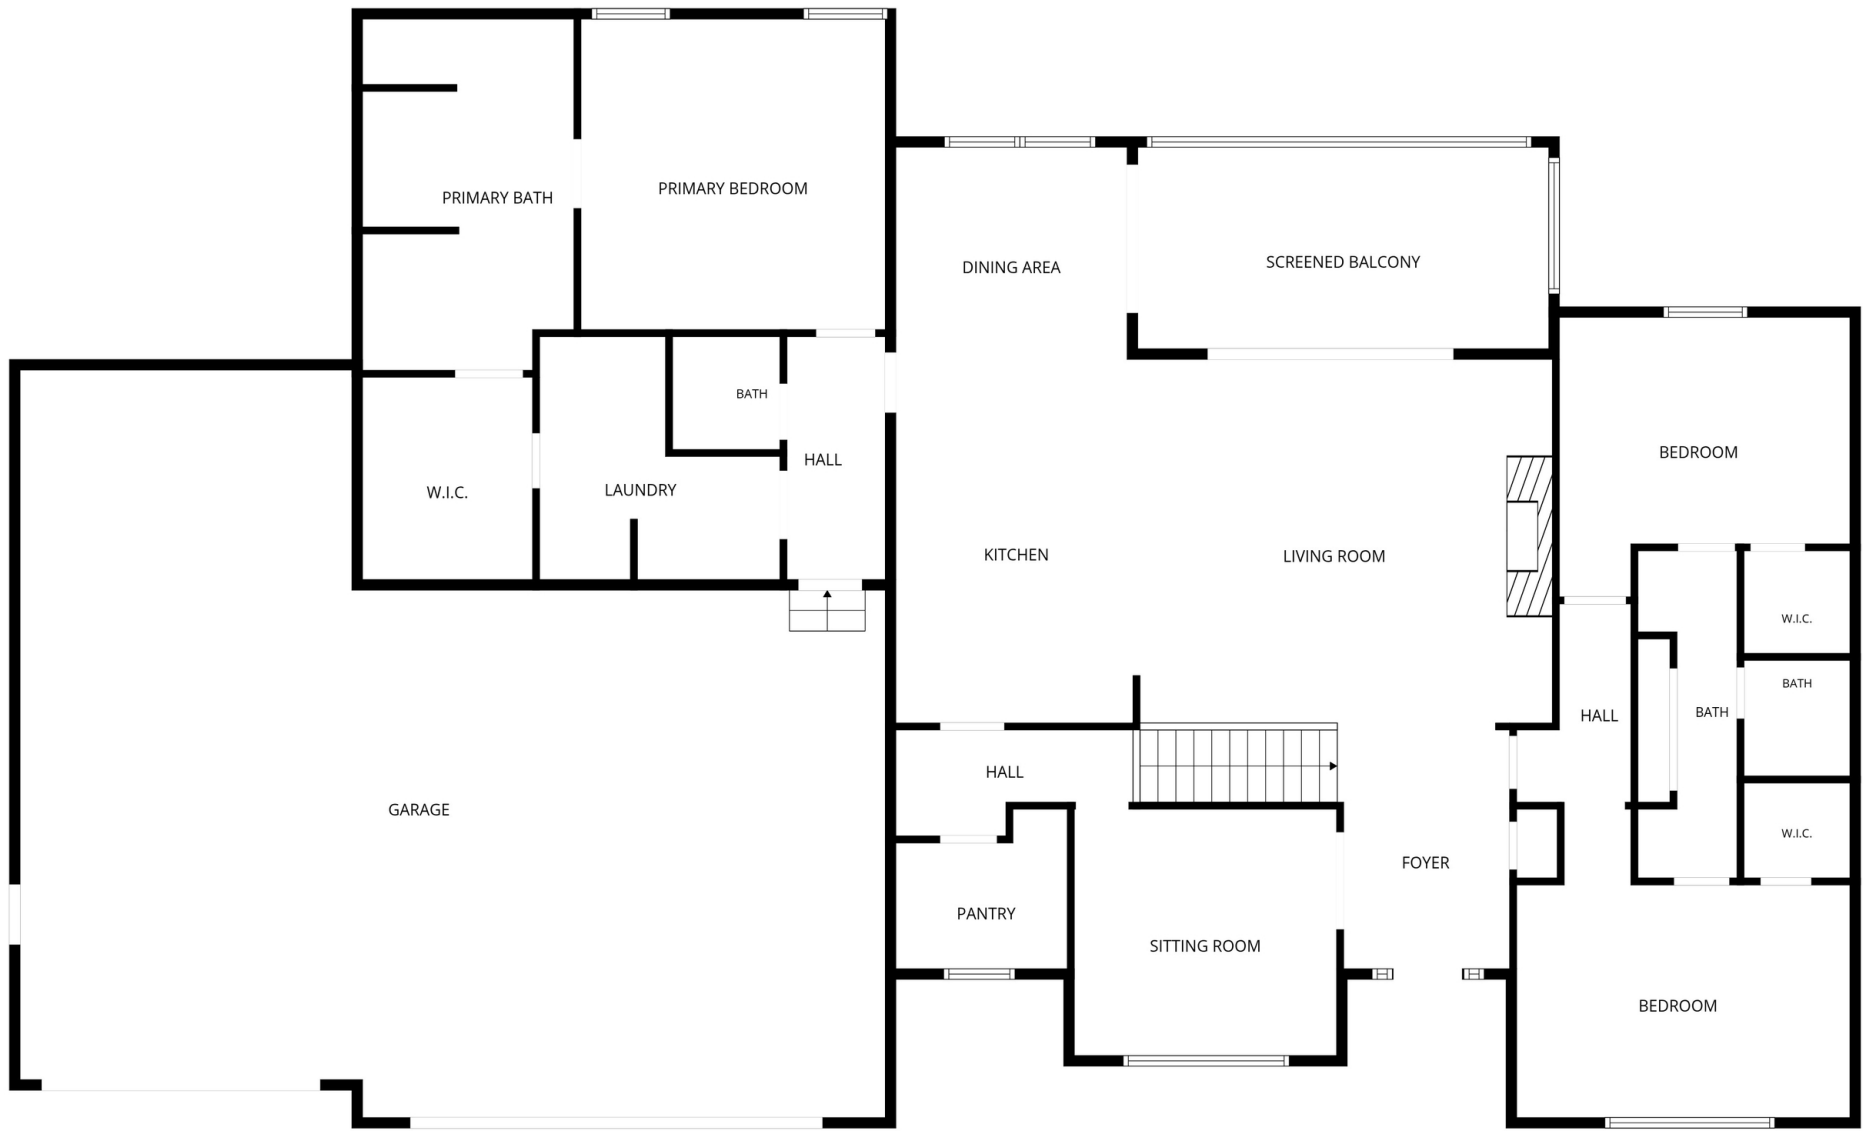

TOTAL: 3708 sq. ft

Basement: 1411 sq. ft, 1st floor: 2297 sq. ft

EXCLUDED AREAS: BASEMENT: 634 sq. ft, STORAGE: 252 sq. ft, GARAGE: 1171 sq. ft,
SCREENED BALCONY: 188 sq. ft, WALLS: 324 sq. ft

TOTAL: 3708 sq. ft

Basement: 1411 sq. ft, 1st floor: 2297 sq. ft

EXCLUDED AREAS: BASEMENT: 634 sq. ft, STORAGE: 252 sq. ft, GARAGE: 1171 sq. ft,
SCREENED BALCONY: 188 sq. ft, WALLS: 324 sq. ft

TOTAL: 3708 sq. ft

Basement: 1411 sq. ft, 1st floor: 2297 sq. ft

EXCLUDED AREAS: BASEMENT: 634 sq. ft, STORAGE: 252 sq. ft, GARAGE: 1171 sq. ft,
SCREENED BALCONY: 188 sq. ft, WALLS: 324 sq. ft

1st floor

Basement