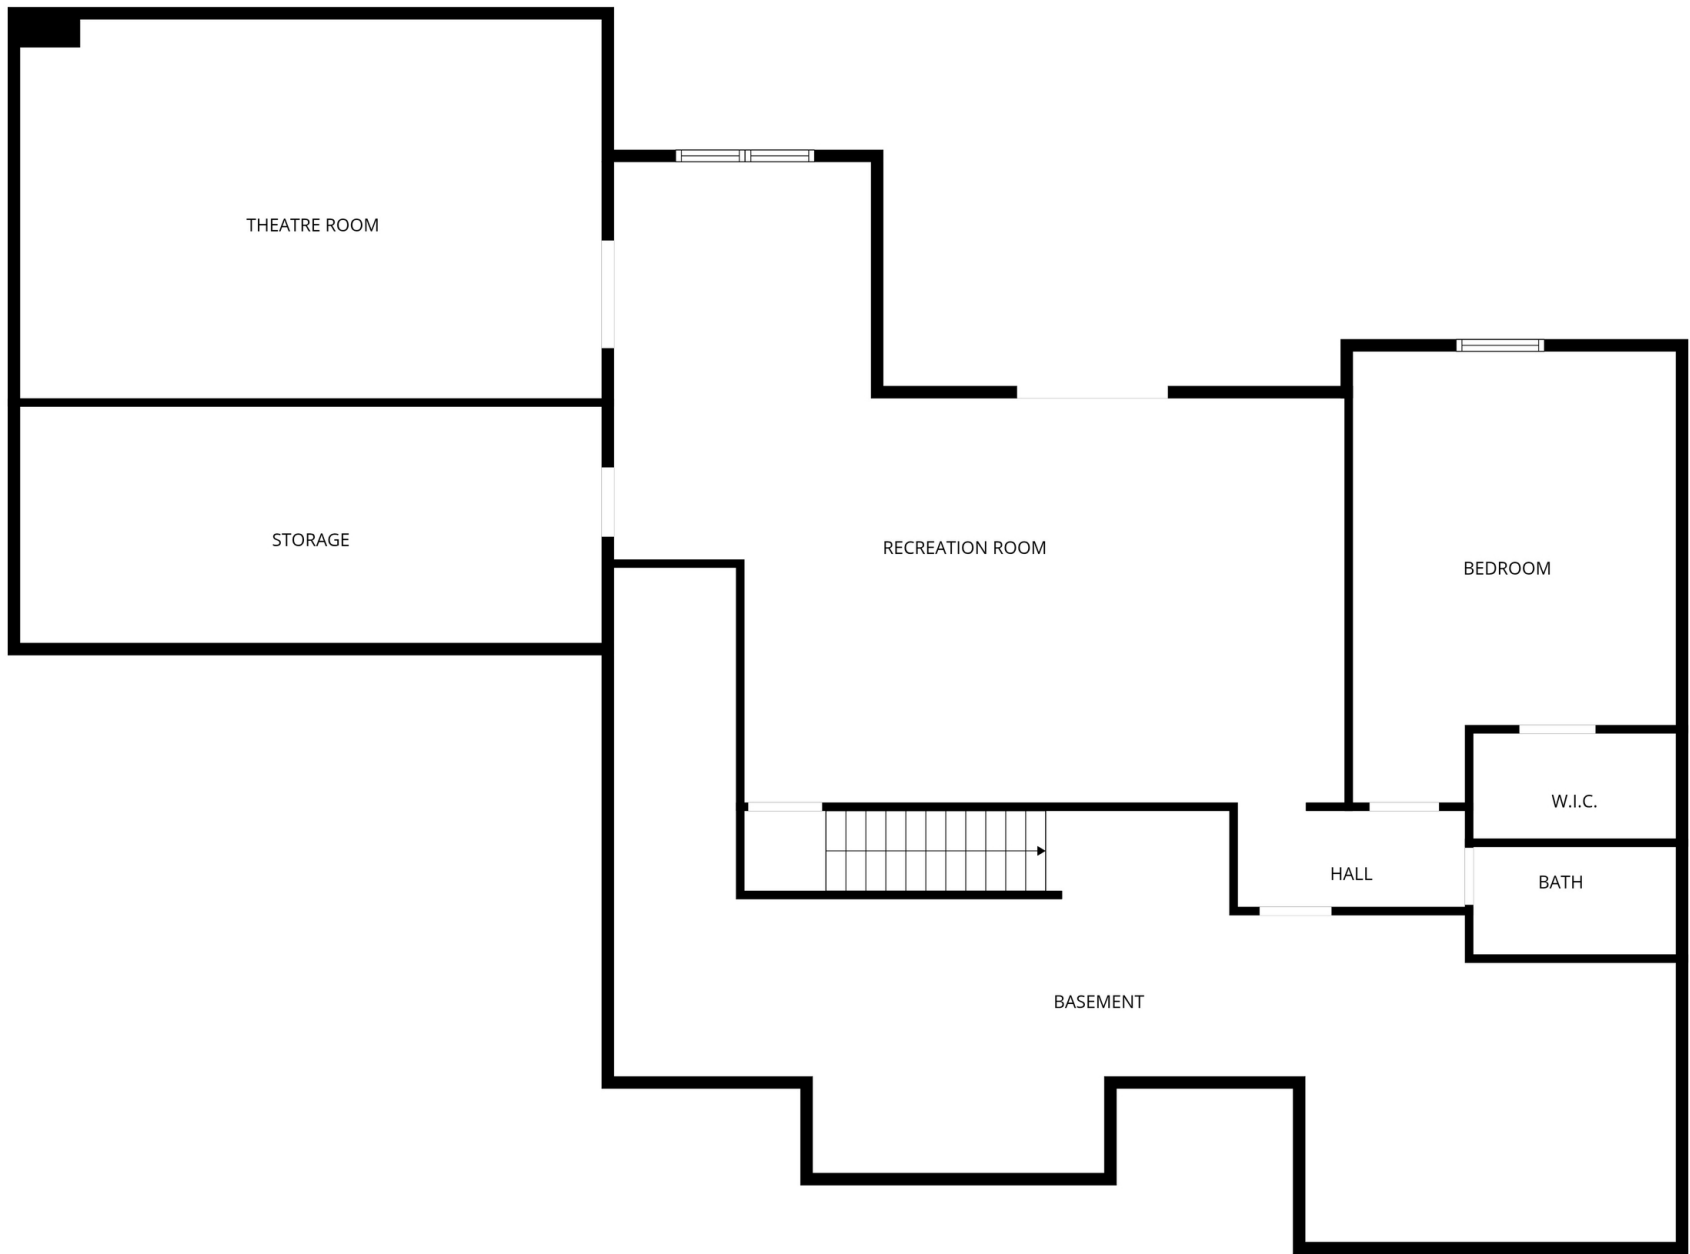

TOTAL: 3708 sq. ft

Basement: 1411 sq. ft, 1st floor: 2297 sq. ft

EXCLUDED AREAS: BASEMENT: 634 sq. ft, STORAGE: 252 sq. ft, GARAGE: 1171 sq. ft,
SCREENED BALCONY: 188 sq. ft, WALLS: 324 sq. ft

TOTAL: 3708 sq. ft

Basement: 1411 sq. ft, 1st floor: 2297 sq. ft

EXCLUDED AREAS: BASEMENT: 634 sq. ft, STORAGE: 252 sq. ft, GARAGE: 1171 sq. ft,
SCREENED BALCONY: 188 sq. ft, WALLS: 324 sq. ft

TOTAL: 3708 sq. ft

Basement: 1411 sq. ft, 1st floor: 2297 sq. ft

EXCLUDED AREAS: BASEMENT: 634 sq. ft, STORAGE: 252 sq. ft, GARAGE: 1171 sq. ft,
SCREENED BALCONY: 188 sq. ft, WALLS: 324 sq. ft

1st floor

Basement