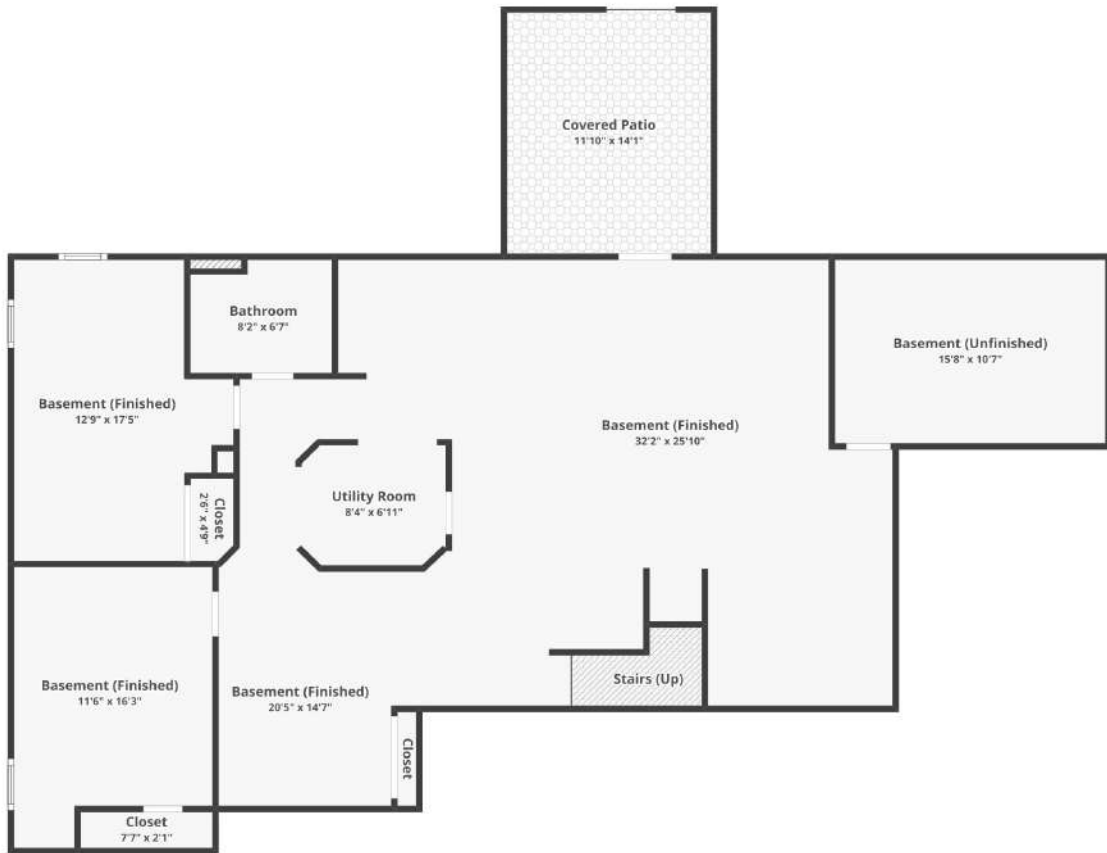

FLOOR 1

BASEMENT

151 Plantation Dr, Troy, MO 63379

Basement