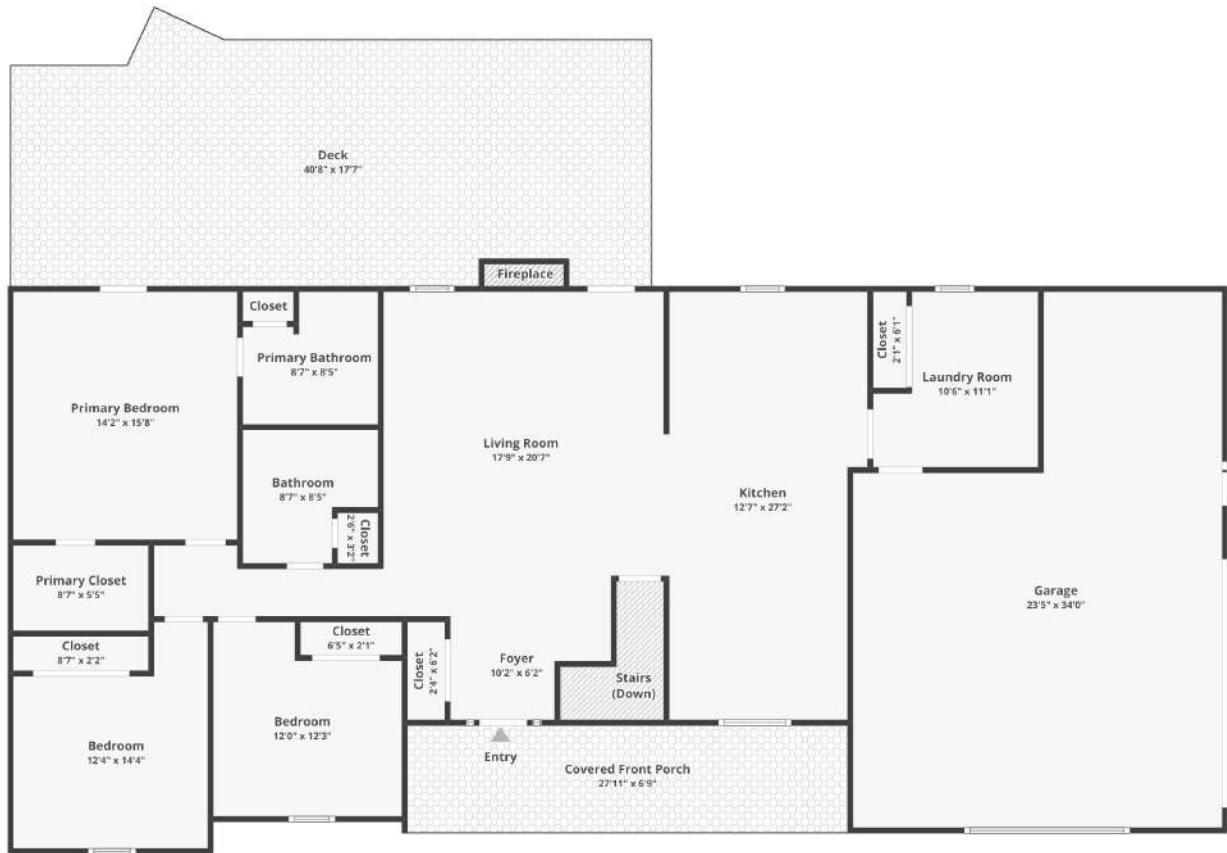

151 Plantation Dr, Troy, MO 63379

Floor 1