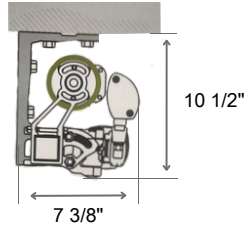

Shade Plus available

- Available with 55" drop
- Available up to 20' wide
- Available up to 12' projection
- Available in Textilene 80 and Textilene Nano 95

Installed to suit your home!

Wall
with
Hood Cover

Soffit
without
Hood Cover

Wall
without
Hood Cover
not recommended

Wide range of width sizes available

The Monarch can be built at any width between 8ft and 23ft!

Projection sizes available in five options