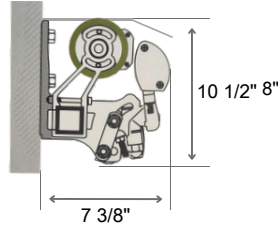

WITHOUT HOOD COVER • Best suited for Soffit Installation

WITH HOOD COVER

- Suited for Wall Installation
- Soffit Installation not available
- Roof Installation not recommended

FEATURES

- ELBOW OF ARMS**
have a dual stainless steel cable covered in PVC sheathing
- HEAVY DUTY**
forged components for durability
- A 40mm**
Galvanized powder coated steel back bar adds extreme stability
- A 78mm**
galvanized steel roller tube ensures easy operation
- STRONG INNER**
spring mechanism ensures ease of use
- STAINLESS STEEL**
hardware ensures no rust
- HIGH GRADE**
powder coat finish
- ADJUSTABLE PITCH**
from 0° to 45°

Shade Plus available

- Available with 55" drop
- Available up to 20' wide
- Available up to 12' projection
- Available in Textilene 80 and Textilene Nano 95

Installed to suit your home!

Wall
with
Hood Cover

Soffit
without
Hood Cover

Wall
without
Hood Cover
not recommended

Wide range of width sizes available

The Monarch can be built at any width between 8ft and 23ft!

Projection sizes available in five options