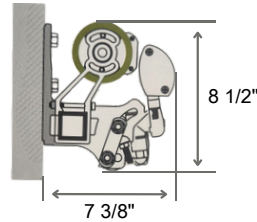

WITHOUT HOOD COVER • Best suited for Soffit Installation

WITH HOOD COVER

- Suited for Wall Installation
- Soffit Installation not available
- Roof Installation not recommended

FEATURES

- ELBOW OF ARMS**
have a dual stainless steel cable covered in PVC sheathing
- HEAVY DUTY**
forged components for durability
- A 40mm**
Galvanized powder coated steel back bar adds extreme stability
- A 78mm**
galvanized steel roller tube ensures easy operation
- STRONG INNER**
spring mechanism ensures ease of use
- STAINLESS STEEL**
hardware ensures no rust
- HIGH GRADE**
powder coat finish
- ADJUSTABLE PITCH**
from 0° to 45°

Shade Plus available

- Available with 55" drop
- Available up to 20' wide
- Available up to 12' projection
- Available in Textilene 80 and Textilene Nano 95

Installed to suit your home!

Wall
with
Hood Cover

Soffit
without
Hood Cover

Wall
without
Hood Cover
not recommended

Wide range of width sizes available

The Monarch can be built at any width between 8ft and 23ft!

Projection sizes available in five options