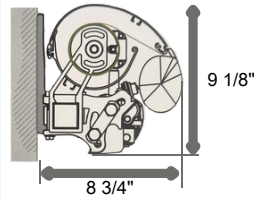

Shade Plus available

- Available with 55" drop
- Available up to 20' wide
- Available up to 11'6" projection
- Available in Textilene 80 and Textilene Nano 95

Installed to suit your home!

Wall

Soffit

Roof

Wide range of width sizes available

The Primasol can be built at any width between 9ft and 23ft!

Projection sizes available in five options

Projections include 6'7, 8'2, 9'10", 11'6" & 13'1"