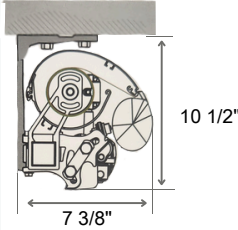

Shade Plus available

- Available with 55" drop
- Available up to 20' wide
- Available up to 11'6" projection
- Available in Textilene 80 and Textilene Nano 95

Installed to suit your home!

Wall

Soffit

Roof

Wide range of width sizes available

The Primasol can be built at any width between 9ft and 23ft!

Projection sizes available in five options

Projections include 6'7, 8'2, 9'10", 11'6" & 13'1"