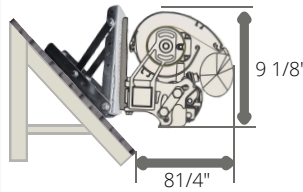

Shade Plus available

- Available with 55" drop
- Available up to 20' wide
- Available up to 11'6" projection
- Available in Textilene 80 and Textilene Nano 95

Installed to suit your home!

Wall

Soffit

Roof

Wide range of width sizes available

The Primasol can be built at any width between 9ft and 23ft!

Projection sizes available in five options

Projections include 6'7, 8'2, 9'10", 11'6" & 13'1"