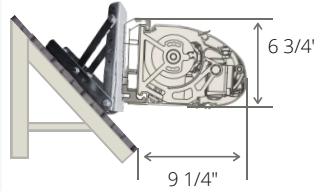

Full Cassette

Installed to suit your home!

Wall

Soffit

Roof

Wide range of width sizes available

The Solitar can be built at any width between 9ft and 20ft!

Projection sizes available in five options

Projections include 6'7", 8'2", 9'10" & 11'6"