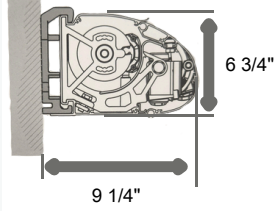

FEATURES

-  **ELBOW FEATURES**
dual stainless-steel cables covered in U.V. resistant PVC
-  **SLEEK AND MODERN DESIGN**
-  **STAINLESS STEEL**
hardware ensures no rust
-  **GALVANIZED STEEL**
roller tube ensure durability of the awning
-  **ADJUSTABLE PITCH**
from 0° to 14°

Full Cassette

Installed to suit your home!

Wall

Soffit

Roof

Wide range of width sizes available

The Solitar can be built at any width between 9ft and 20ft!

Projection sizes available in five options

Projections include 6'7", 8'2", 9'10" & 11'6"