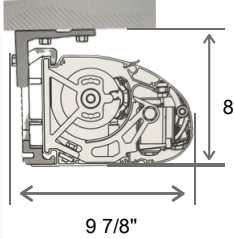

Full Cassette

Installed to suit your home!

Wall

Soffit

Roof

Wide range of width sizes available

The Solitar can be built at any width between 9ft and 20ft!

Projection sizes available in five options

Projections include 6'7", 8'2", 9'10" & 11'6"